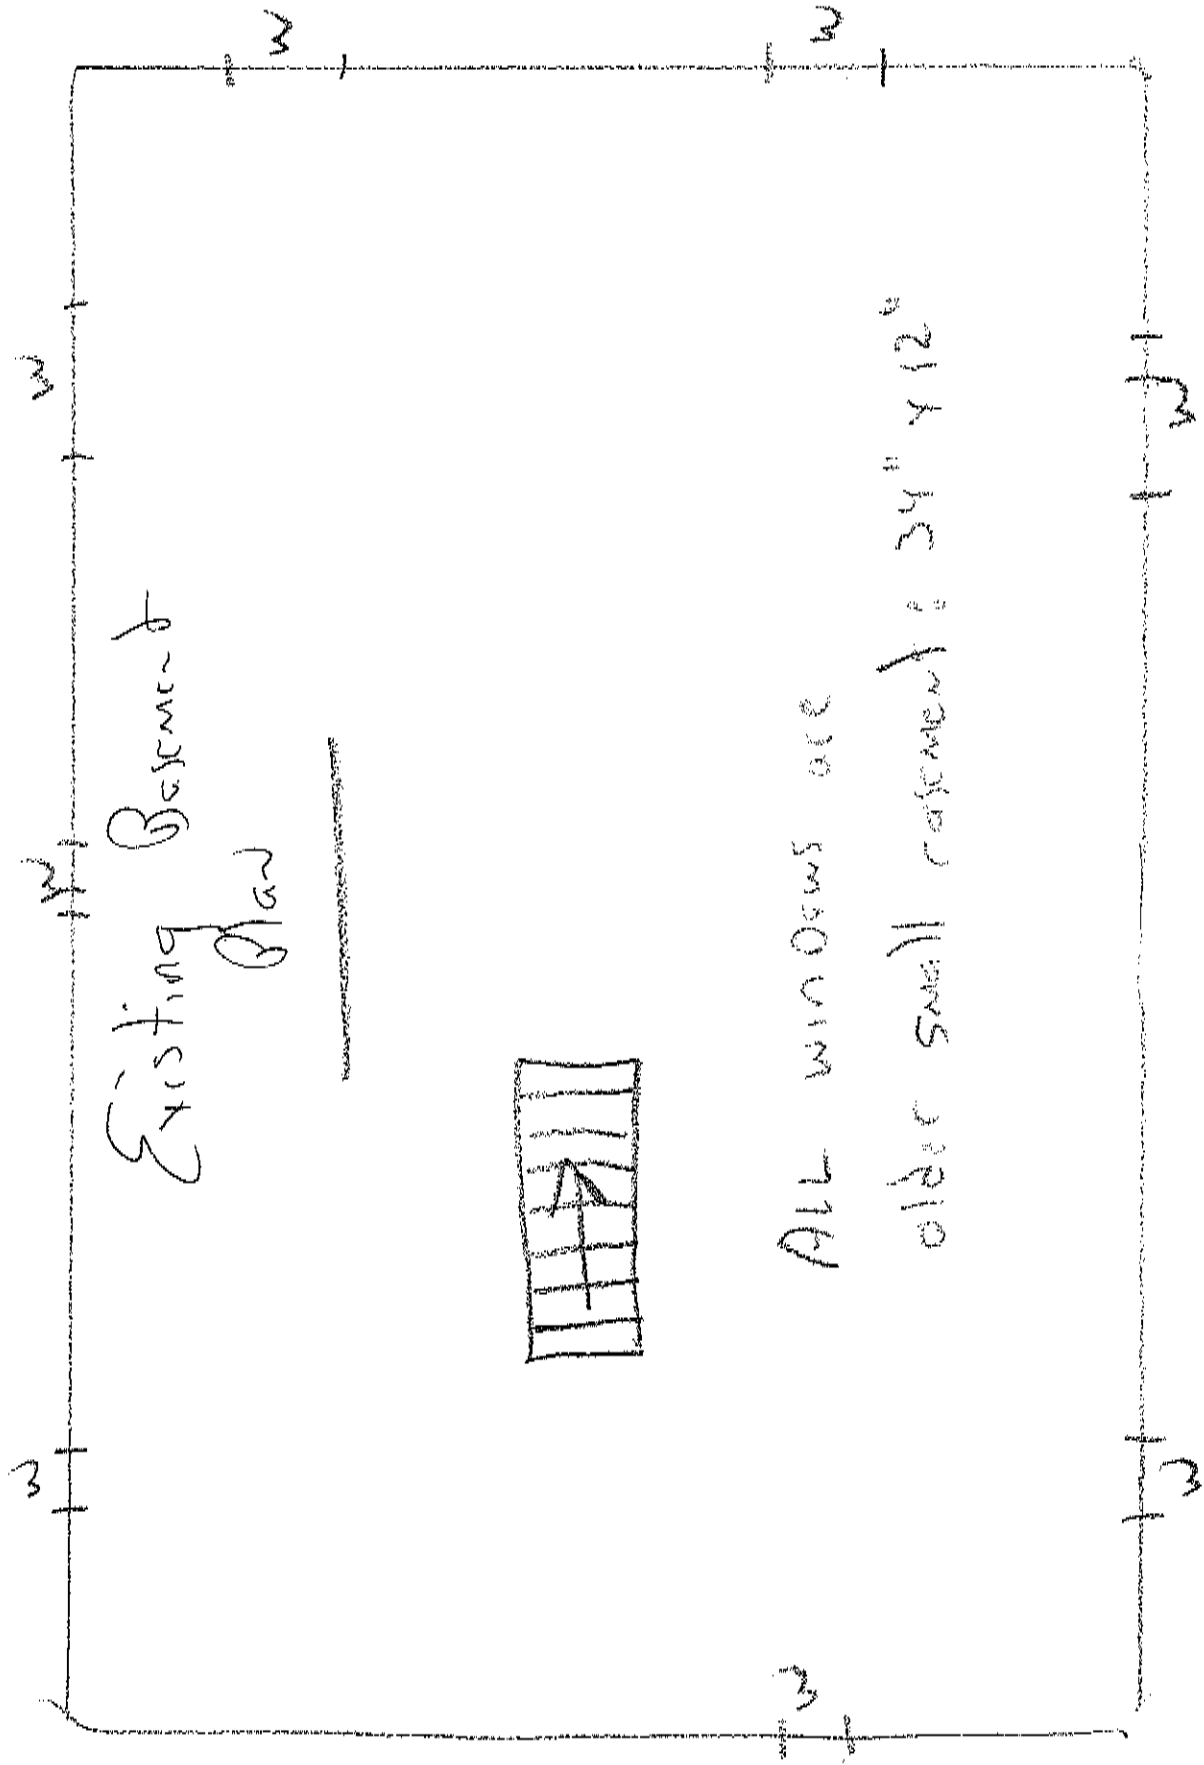

Ante-66 Victor-Basement

Existing Basement
Plan

ALL windows are
older small casement: 34" x 12"