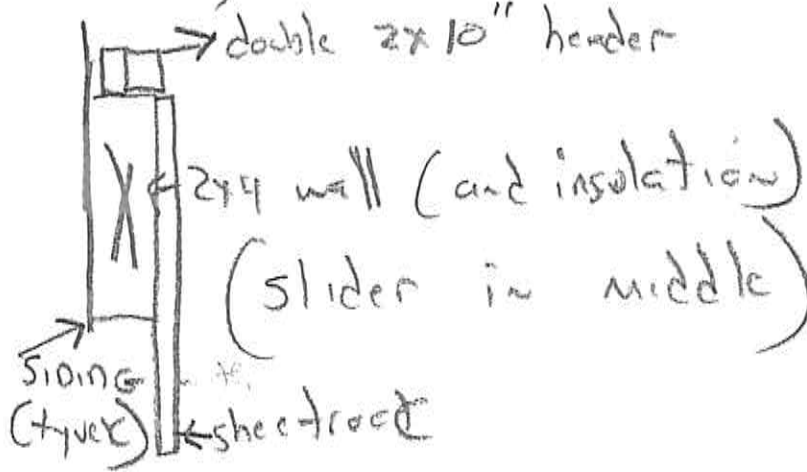

ANTZ - 66 VICTOR Road, Portland

Notes:

1) Interior walls - Laundry :

2x4" wall stud, 16" OC

2) Windows : new(er) energy efficient windows,  
some existing, some new Anderson

3) Slider - new, Anderson: 6' x 6'6" height

Install  
according  
to  
specs

4) Windows in BR : egress : full size "F.H.W." : Alliance  
RO : 39 x 52" 2007

5) Windows in Bath, Laundry and

one in BR : awning : Anderson : 36 x 24"  
(2015) (new egress)