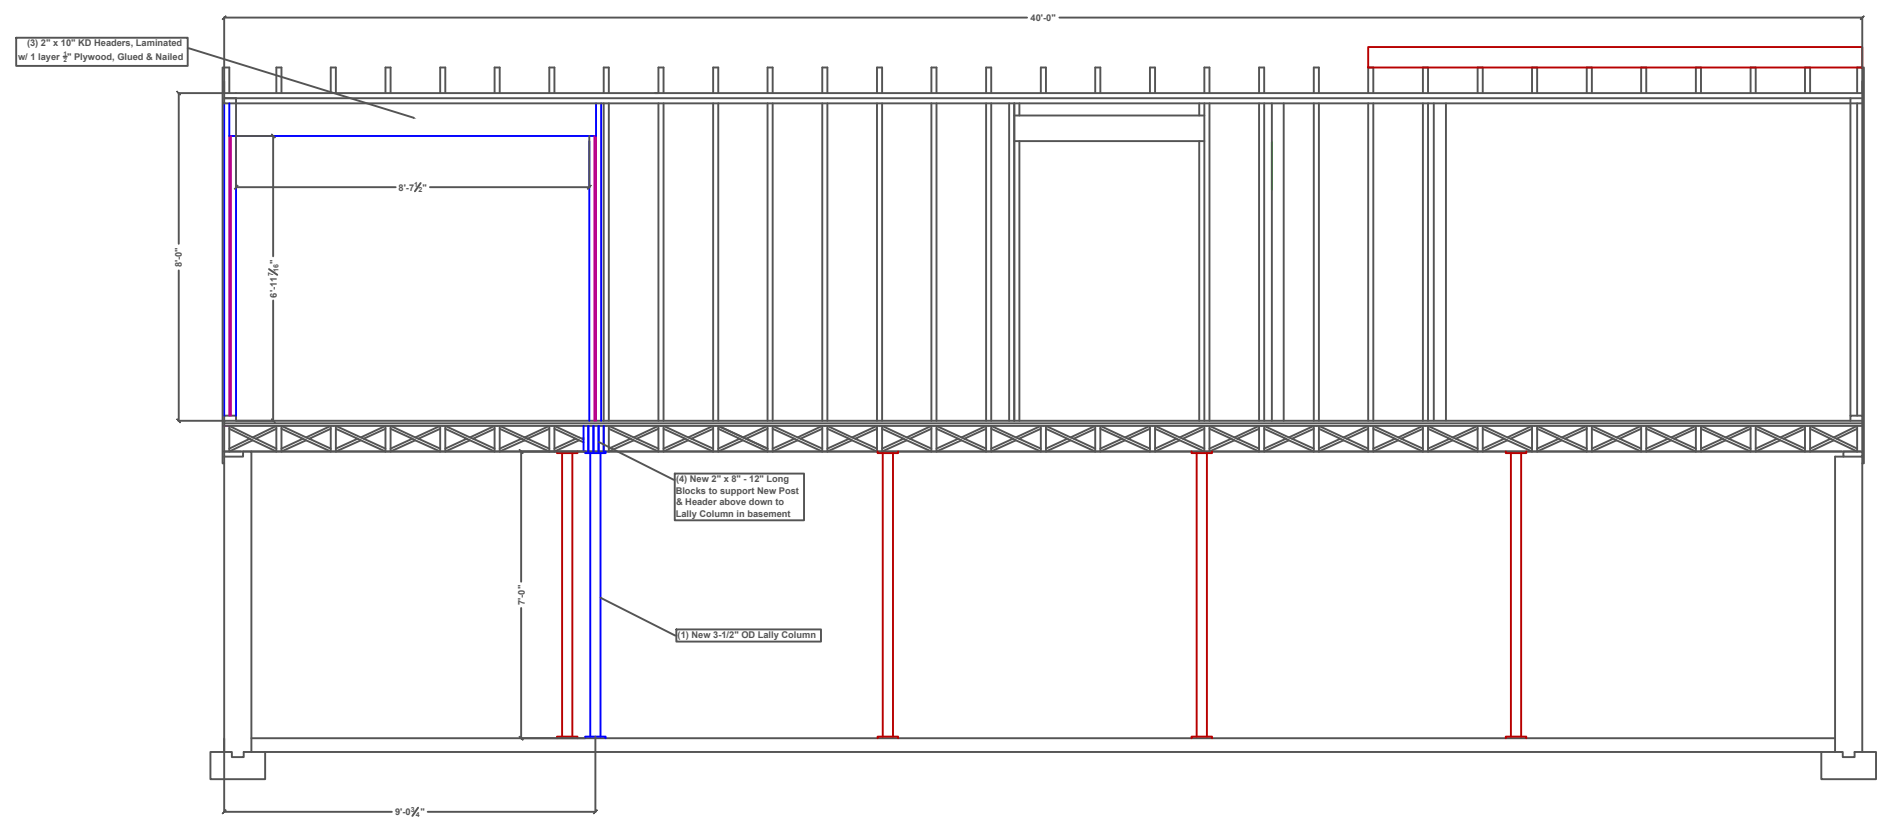

City of Portland Approval

Notes & Revisions:

1 Story Ranch Style Home  
Standard 2 x 4 Framing  
16" O.C.

Scale: 1/2" = 1'

Drawn for:	Philip Everett & Rebecca Smith (f.k.a. - Rebecca Scaplen)
Date:	03/22/2013
Address:	78 Victor Rd
City:	Portland
State:	Maine
Zip Code:	04103-4217
Phone:	207-838-4479
CBL Number:	162 J002001
Print Number:	A2 (Front) - Proposed
Description:	Exterior Wall Elevation