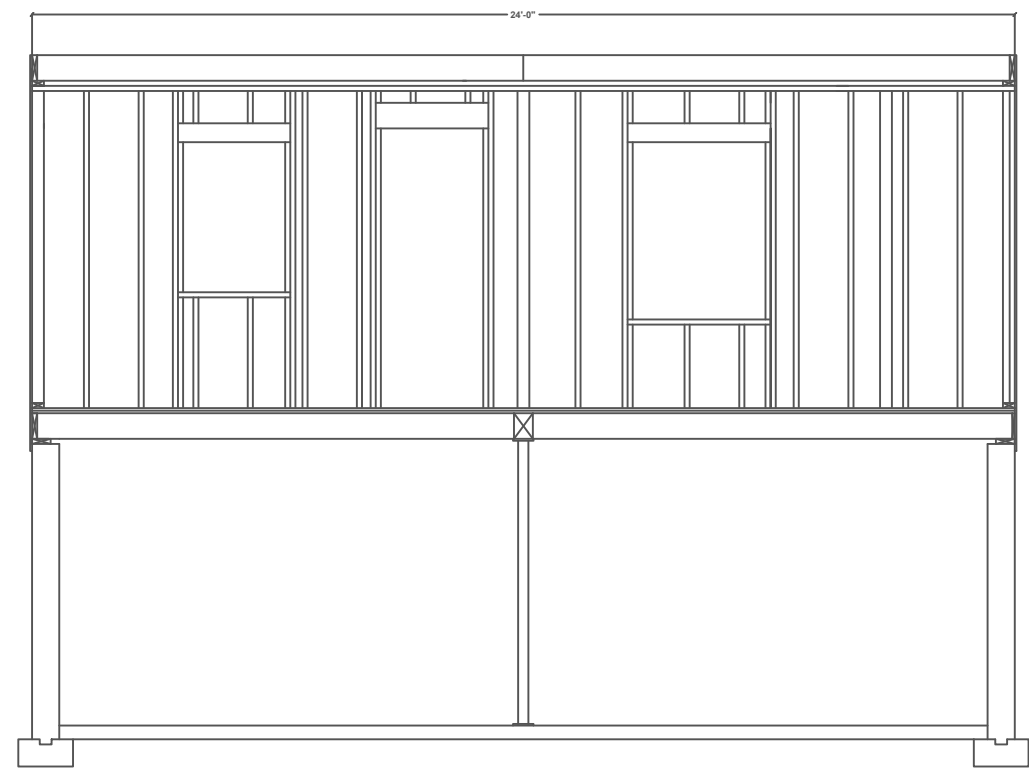

City of Portland Approval

Notes & Revisions:

1 Story Ranch Style Home
Standard 2 x 4 Framing
16" O.C.

Scale: 1/2" = 1'

Drawn for:	Philip Everett & Rebecca Smith (f.k.a. - Rebecca Scaplen)
Date:	03/22/2013
Address:	78 Victor Rd
City:	Portland
State:	Maine
Zip Code:	04103-4217
Phone:	207-838-4479
CBL Number:	162 J002001
Print Number:	A1 (Left) - Existing
Description:	Exterior Wall Elevation