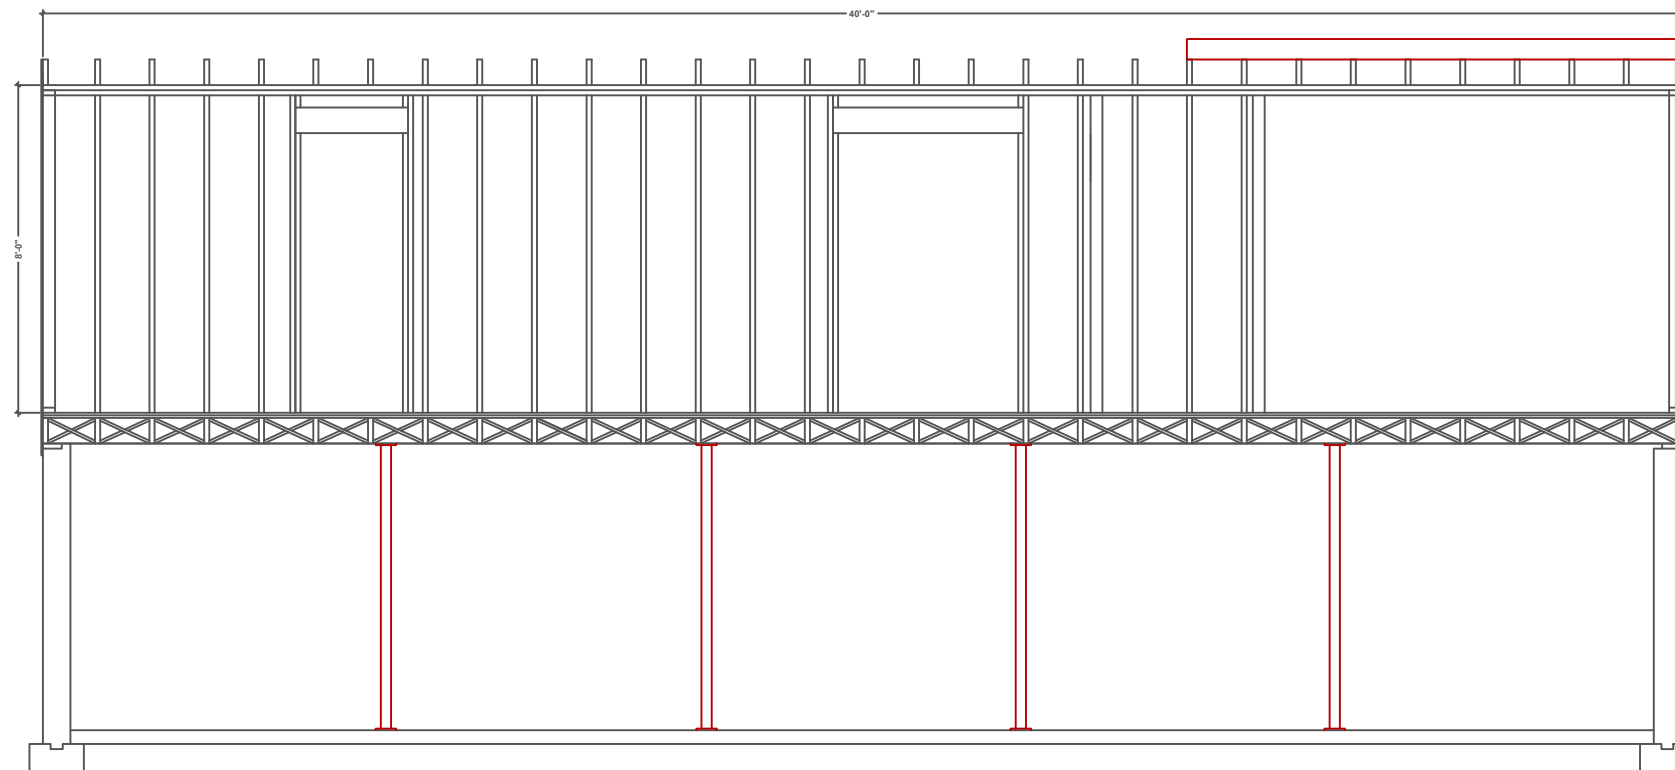

City of Portland Approval

Notes & Revisions:

1 Story Ranch Style Home
Standard 2 x 4 Framing
16" O.C.

Scale: 1/2" = 1'

Drawn for:	Philip Everett & Rebecca Smith (f.k.a. - Rebecca Scaplen)
Date:	03/22/2013
Address:	78 Victor Rd
City:	Portland
State:	Maine
Zip Code:	04103-4217
Phone:	207-838-4479
CBL Number:	162 J002001
Print Number:	A1 (Front) - Existing
Description:	Exterior Wall Elevation