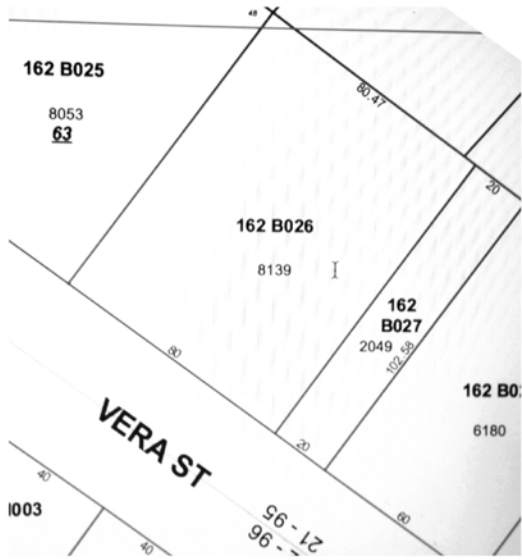

# PP-1 / Plot Plan

**Ker House Addition**  
 57 Vera Street, Portland  
 April 2017