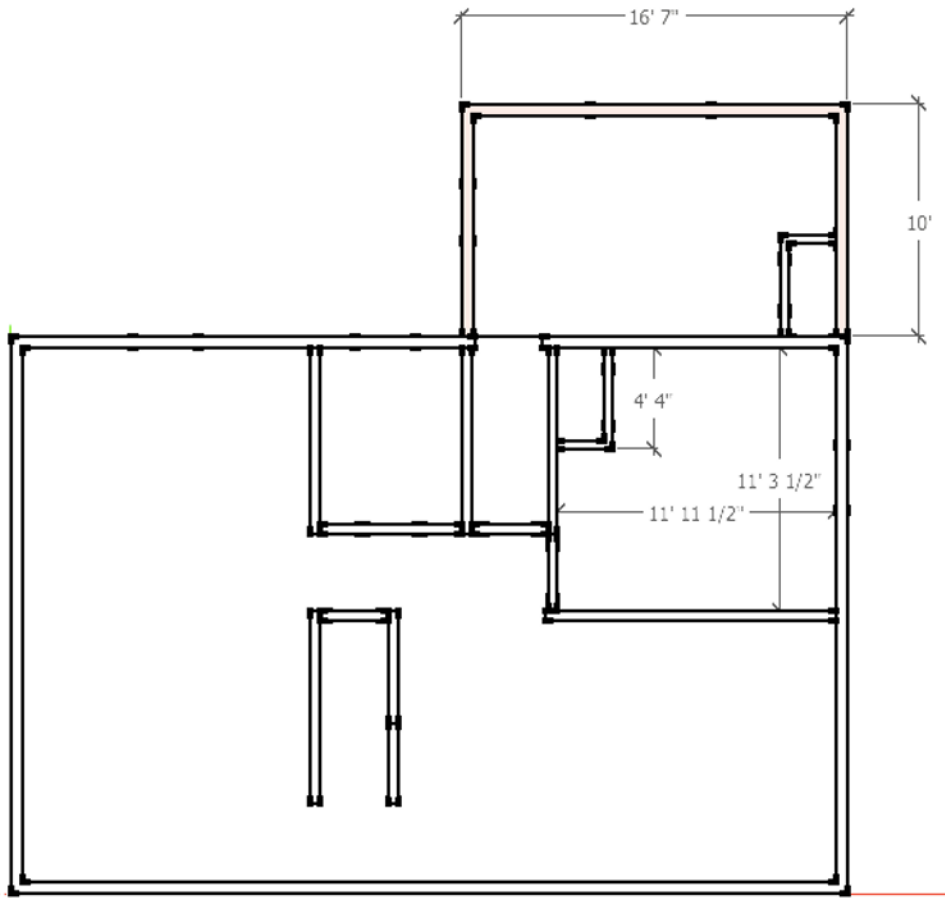

A2 - Floor Plan_proposed

Scale : 1/8" = 1' - 0"

Ker House Addition
57 Vera Street, Portland
April 2017