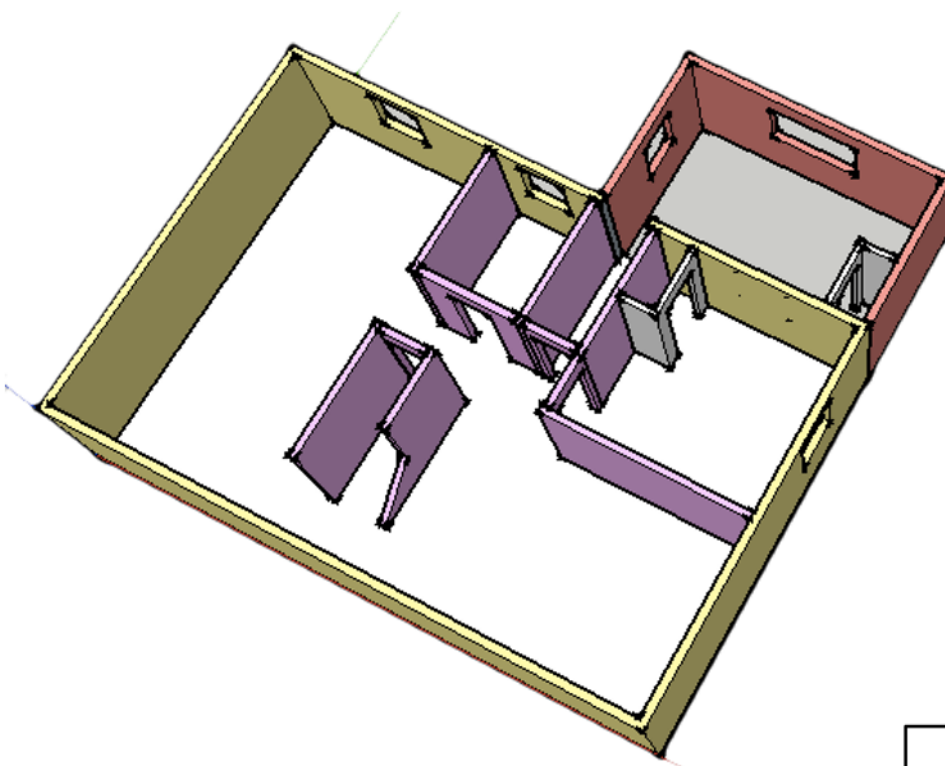

A2 - Floor Plan_proposed

Scale : 1/8" = 1' - 0"

Ker House Addition
57 Vera Street, Portland
April 2017