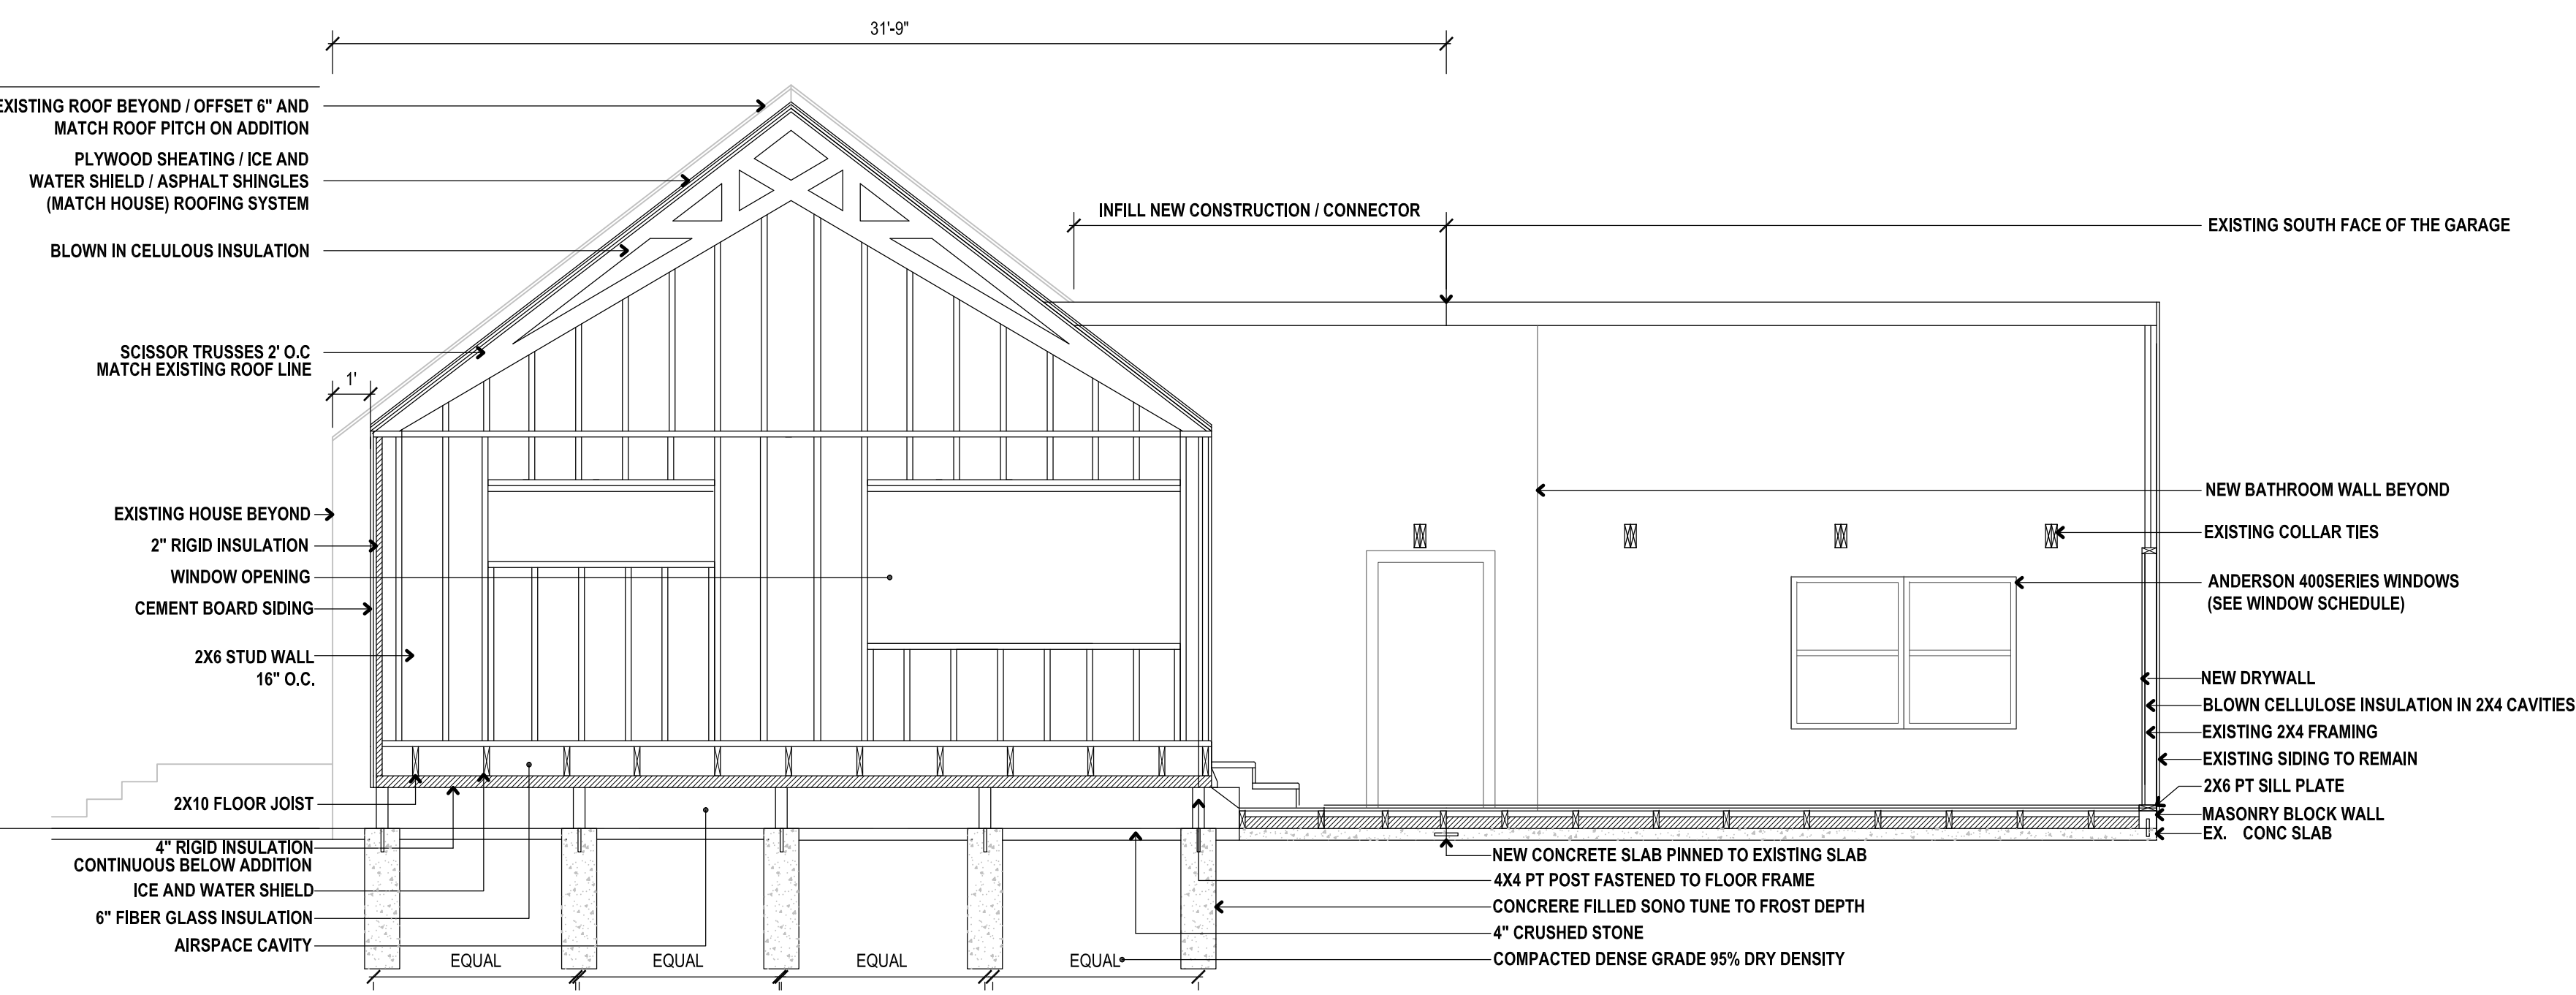

Soren deNiord Design Studio
 43 Wellwood Road
 Portland, ME
 04103
 T: 207-400-2450
 E: soren@sorendenlord.com

WELLWOOD RESIDENCE
 43 WELLWOOD ROAD
 PORTLAND, MAINE

No: Revision Date:

revisions:
 date: MAY 18, 2016
 scale: As Noted
 drawn: XX
 checked: XX

A2.0

FRAMING PLAN / SECTION

1 FLOOR FRAMING PLAN
 A2.0 SCALE: 1/4" = 1'-0"

2 WEST / SIDE SECTION
 A2.0 SCALE: 1/4" = 1'-0"

WINDOW AND DOOR SCHEDULE

3 NORTH / FRONT SECTION / ELEVATION
 A2.0 SCALE: 1/4" = 1'-0"