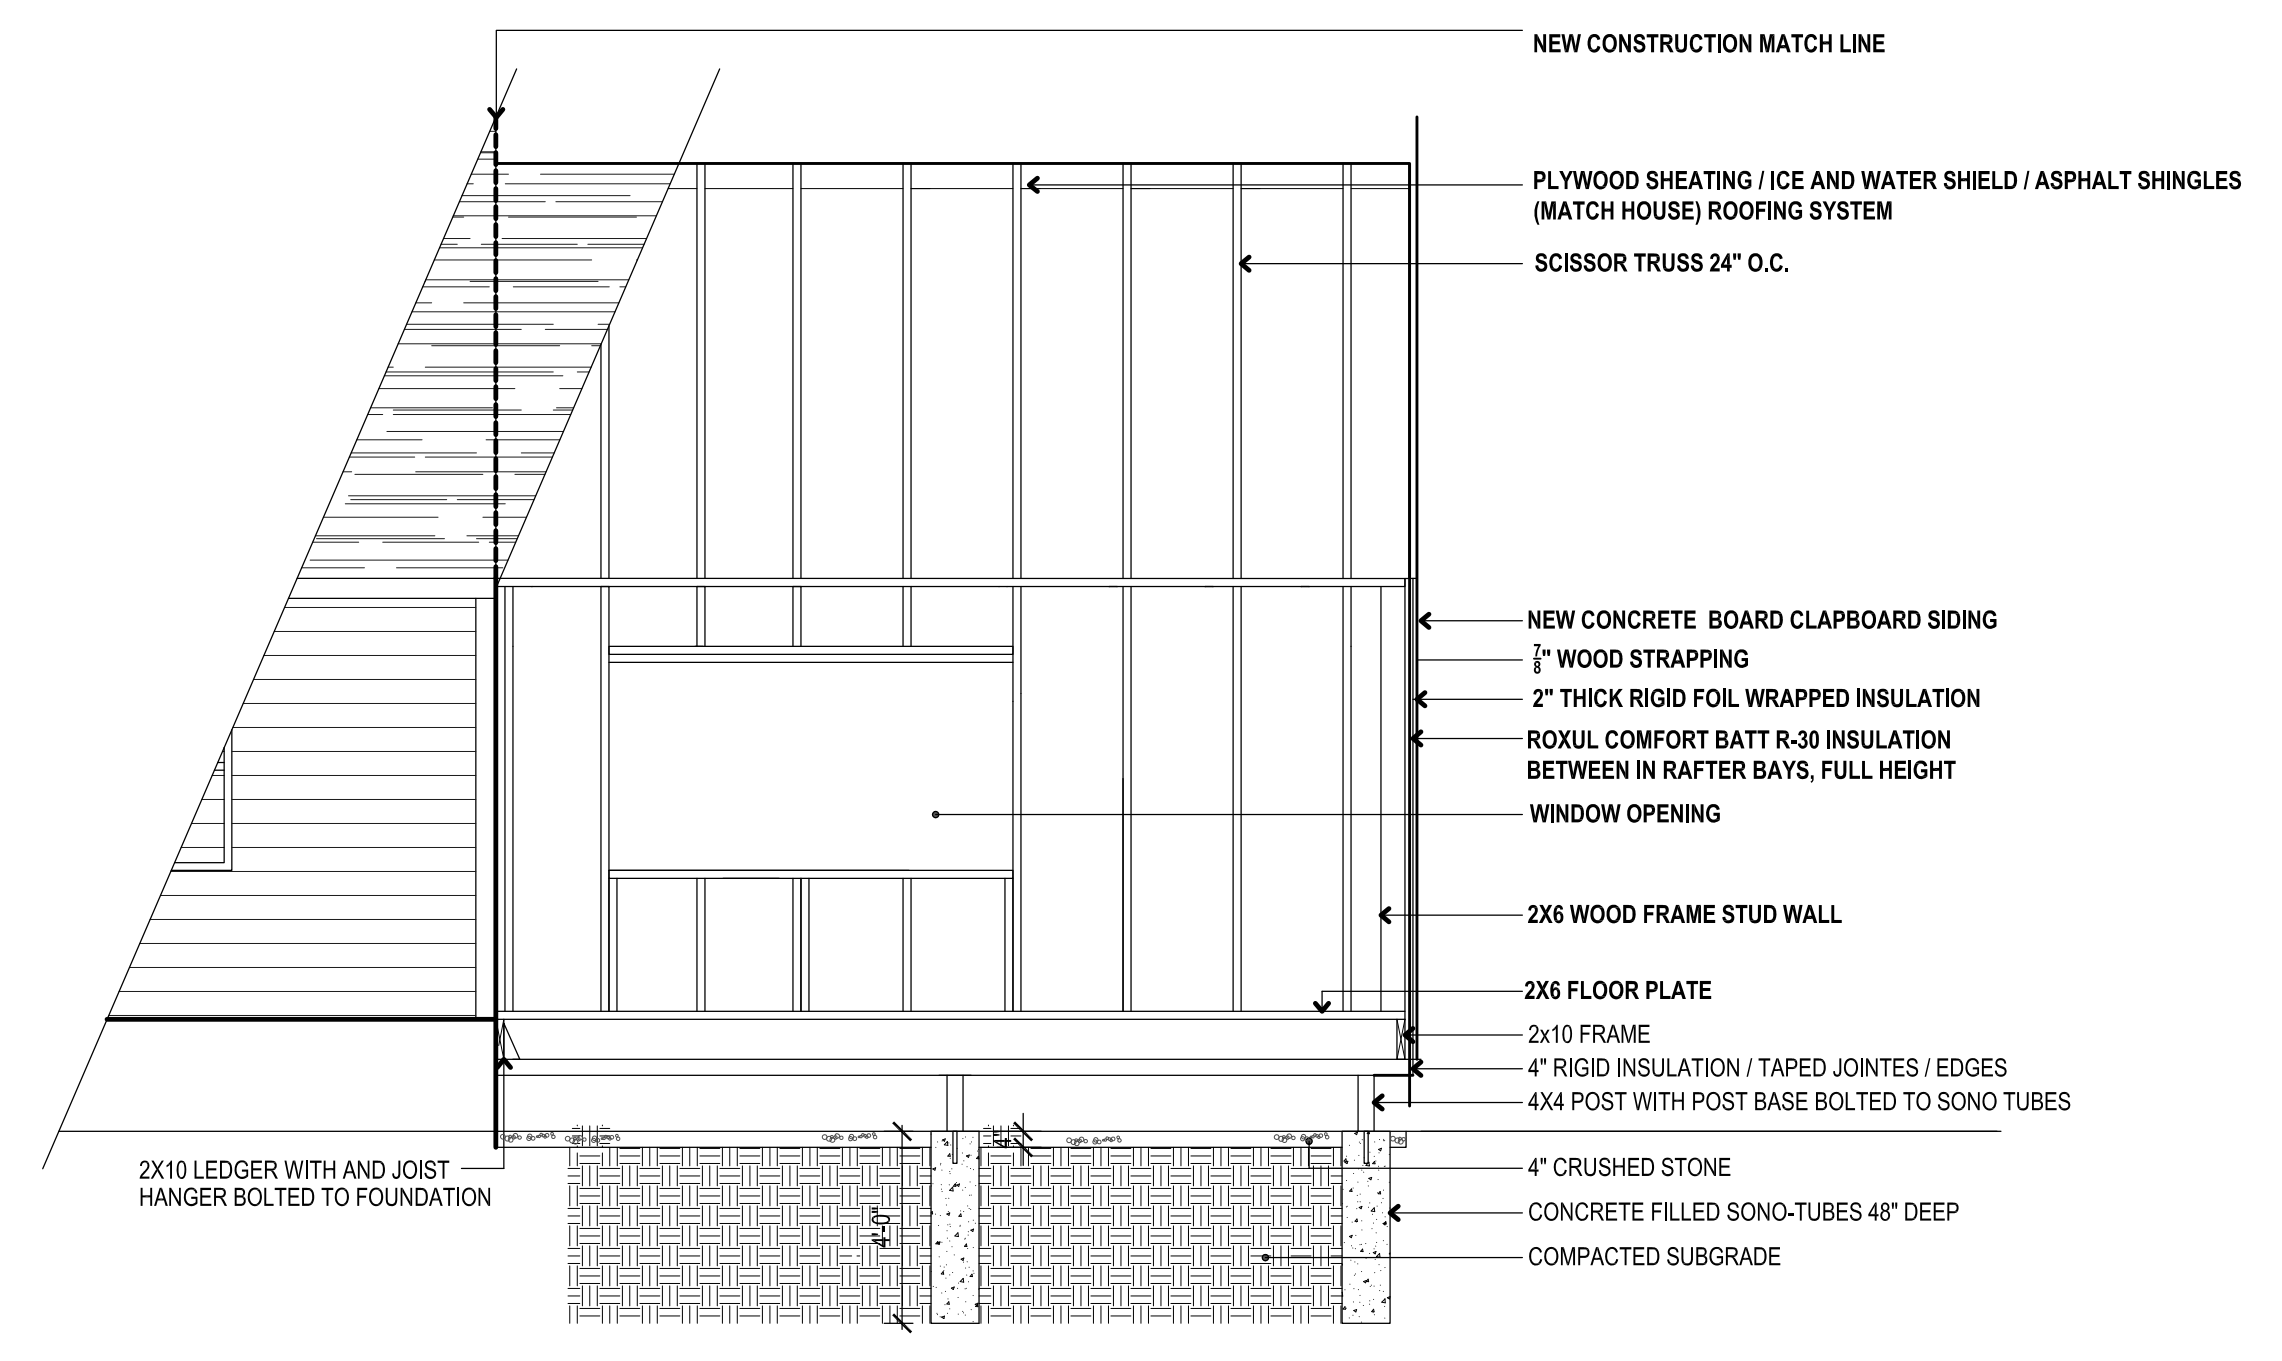

A2.0

FRAMING PLAN / SECTION

1 FLOOR FRAMING PLAN
 A2.0 SCALE: 1/4" = 1'-0"

2 WEST / SIDE SECTION
 A2.0 SCALE: 1/4" = 1'-0"

WINDOW AND DOOR SCHEDULE

3 NORTH / FRONT SECTION / ELEVATION
 A2.0 SCALE: 1/4" = 1'-0"