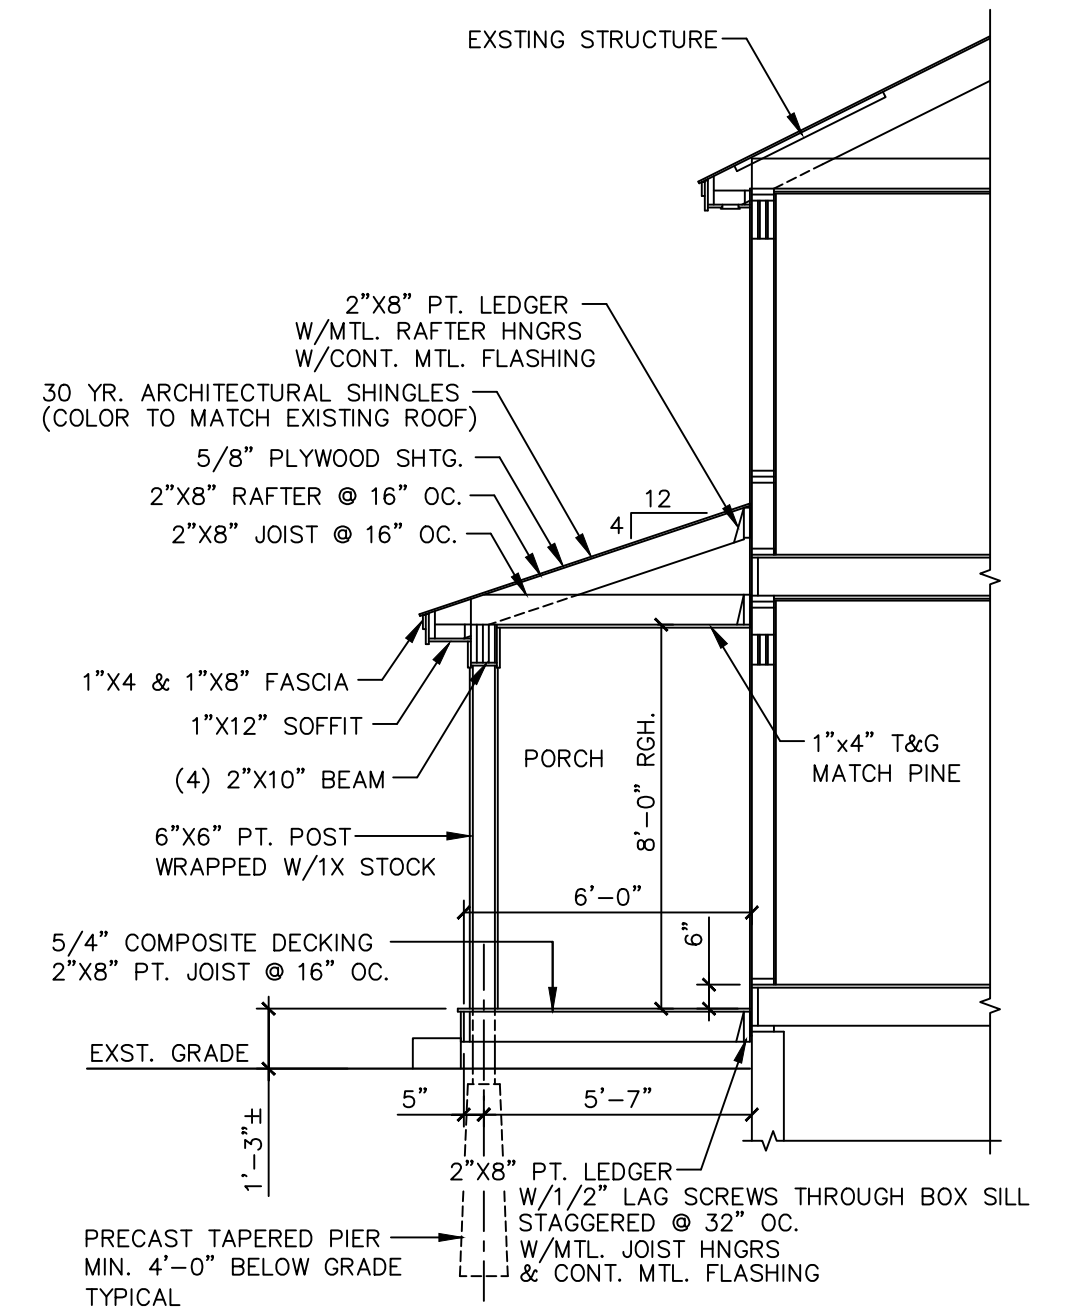

FLOOR PLAN

FRONT ELEVATION

TYPICAL SECTION

White Homes PORTLAND, MAINE 878-3361	
MORIN DRAFTING ME. 318-1177	
THERIAULT RESIDENCE 39 KINEO STREET PORTLAND, MAINE	
COVERED PORCH	
DRAWN: J. MORIN	A1
SCALE: 1/4"=1'-0"	
DATE: 04-29-2016	
PLAN NO:	