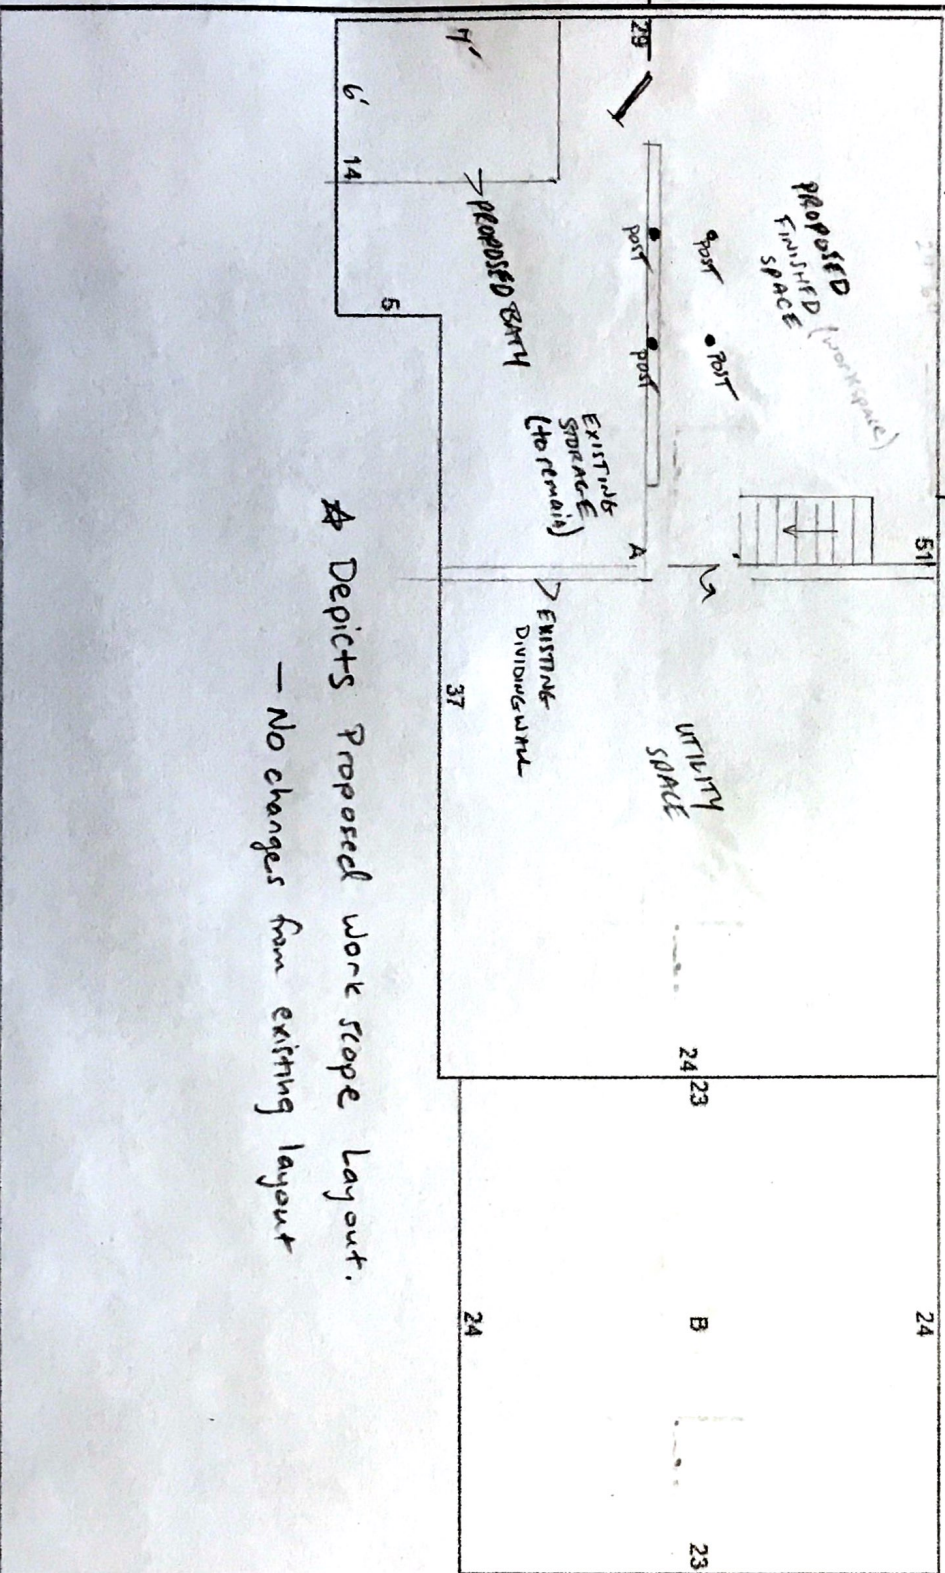

13 BEAKSIDE RD

★ Depicts Proposed work scope layout.  
 — No changes from existing layout

ID Code	Description	Area
A	Main Building	1294
B 13	FG FRAME	552