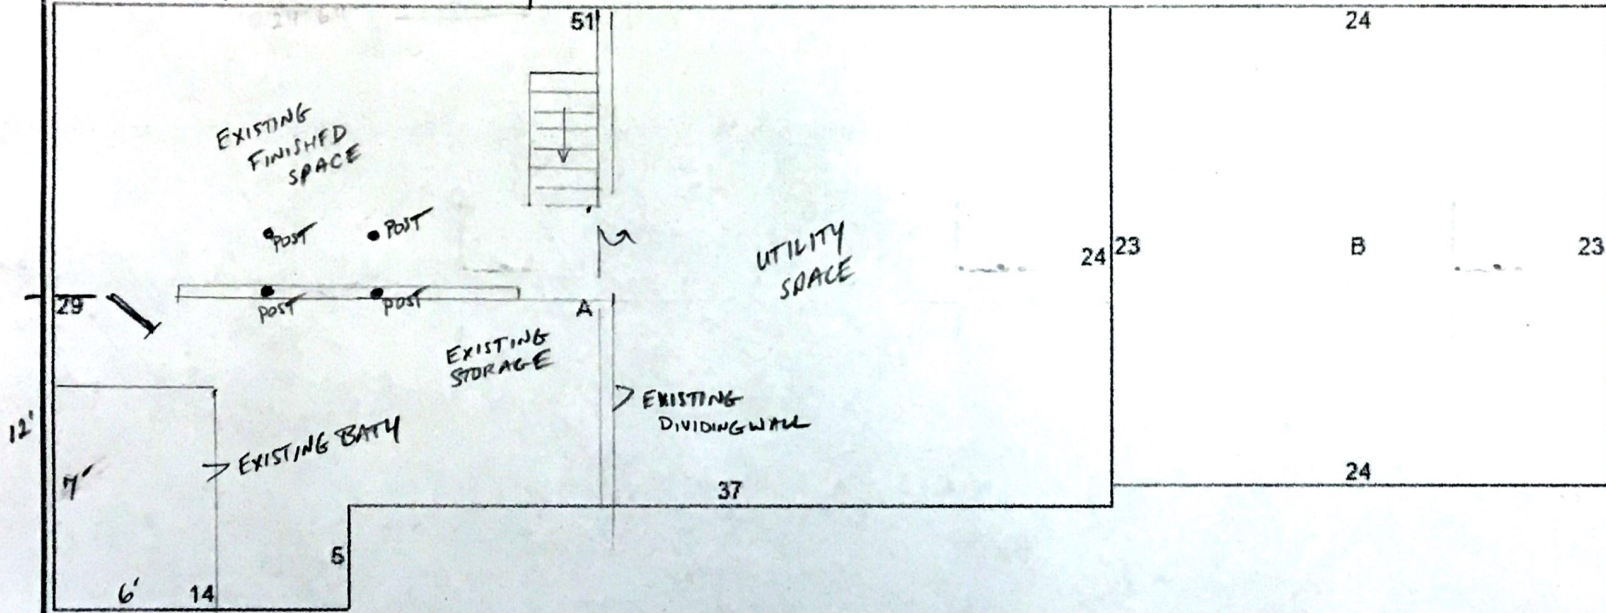

13 BROOKSIDE RD

24'6"

ID	Code	Description	Area
A		Main Building	1294
B	13	FG FRAME	552