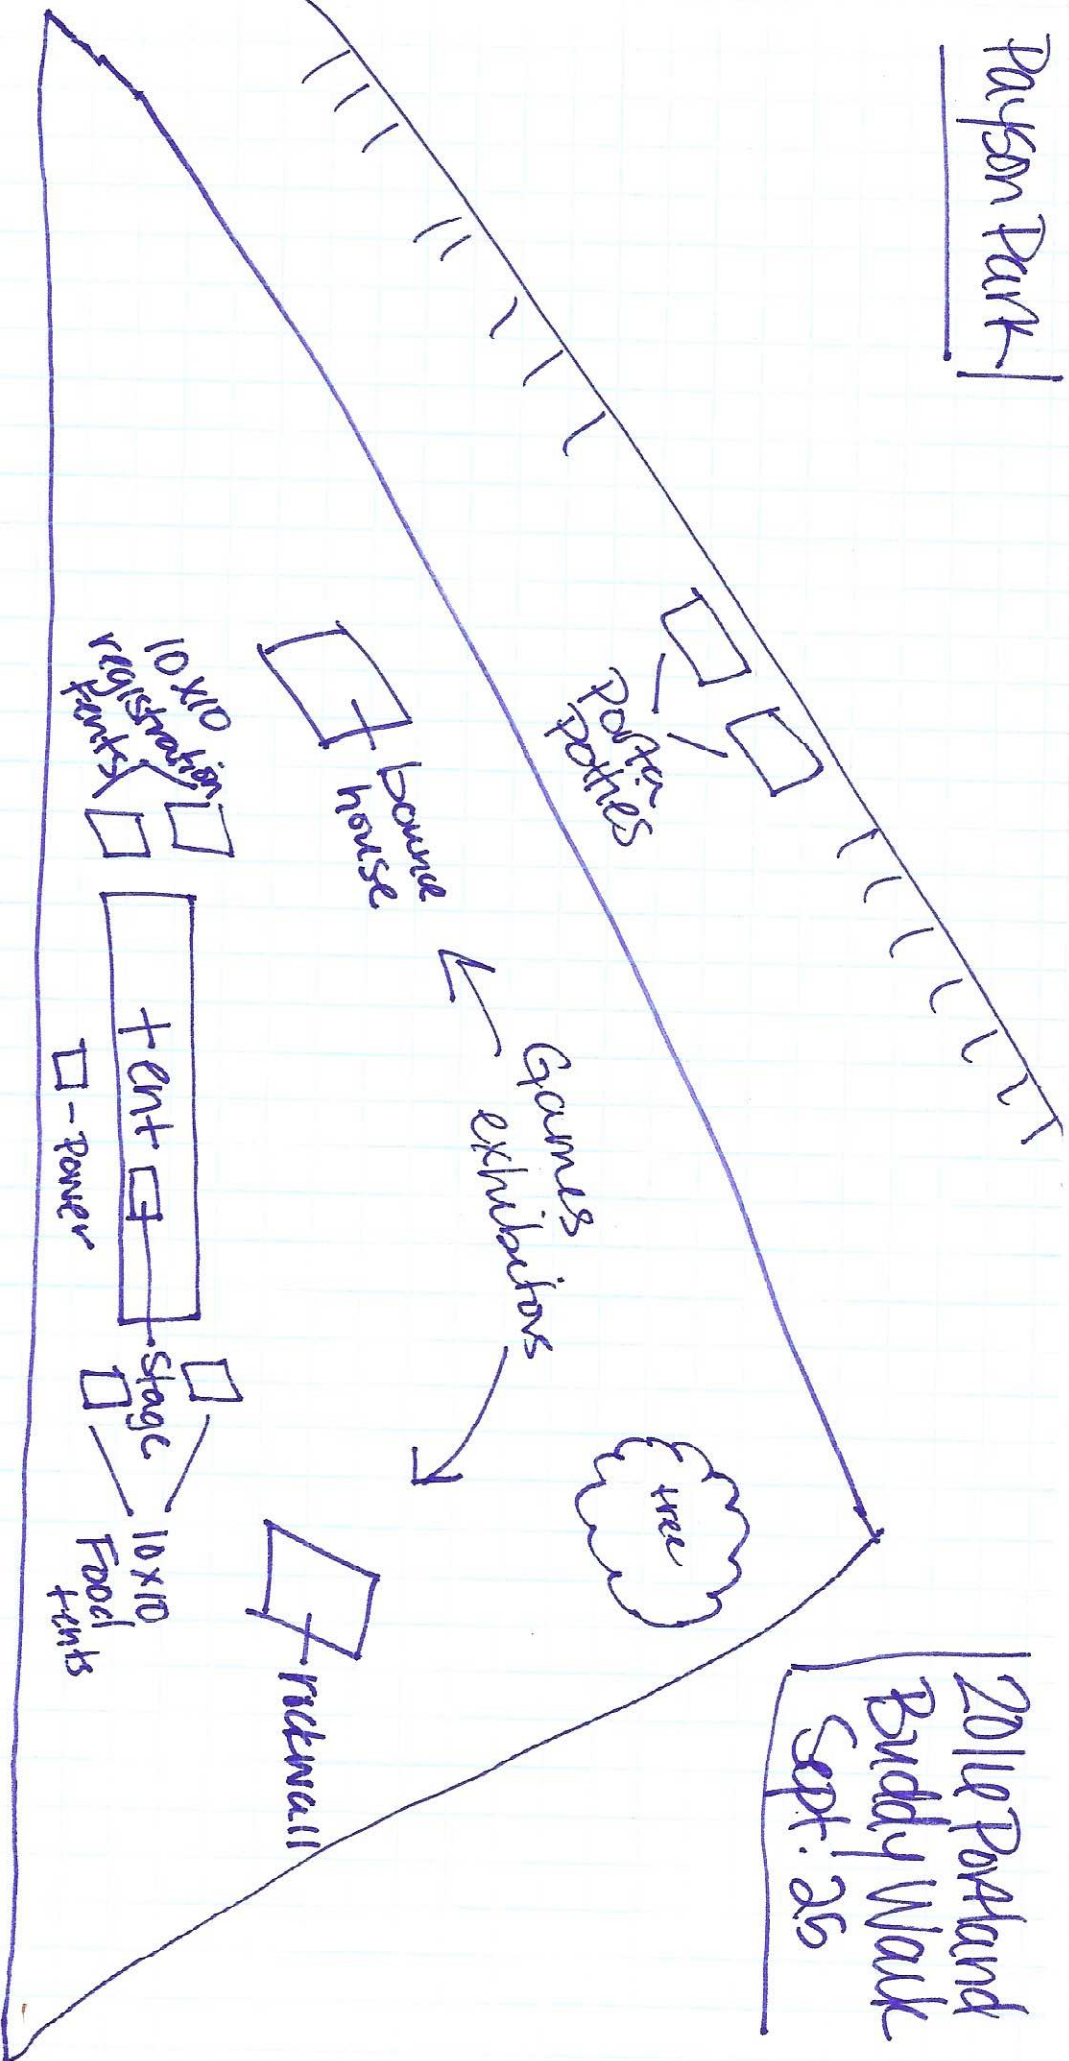

Payson Park

2016 Portland
Buddy Walk
Sept. 25

Blvd

Dyer
Flats
Parking