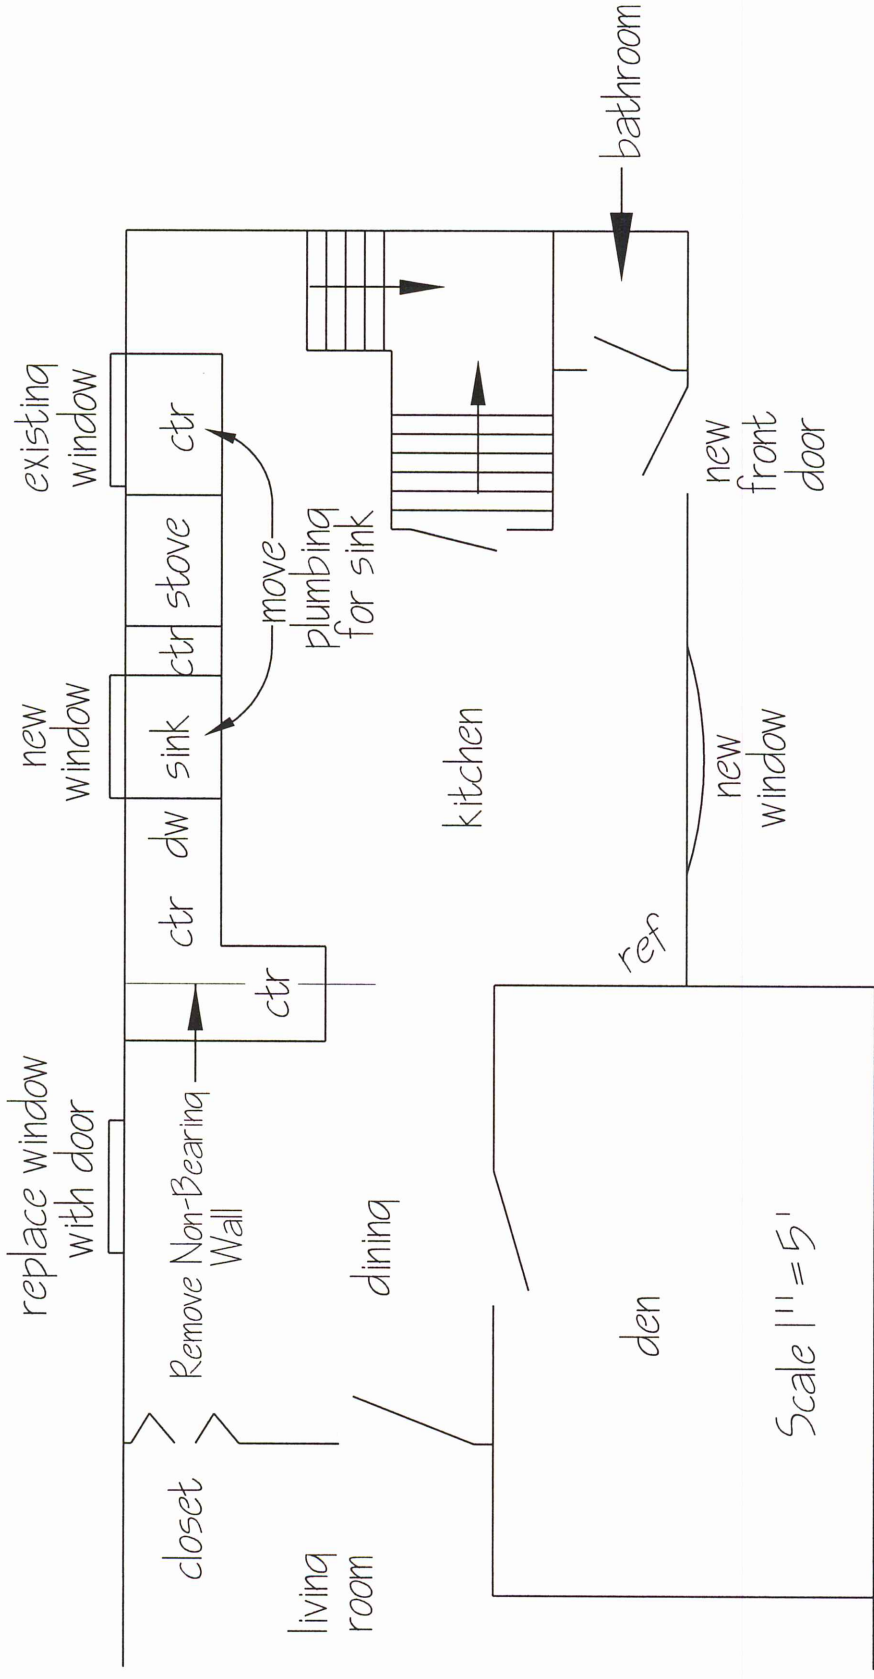

NADEAU
32 VICTOR RD

Proposed

ctr = counter

Remove plaster, insulate, install sheetrock,
No structural changes being made,
Upgrade electrical in kitchen under separate permit.