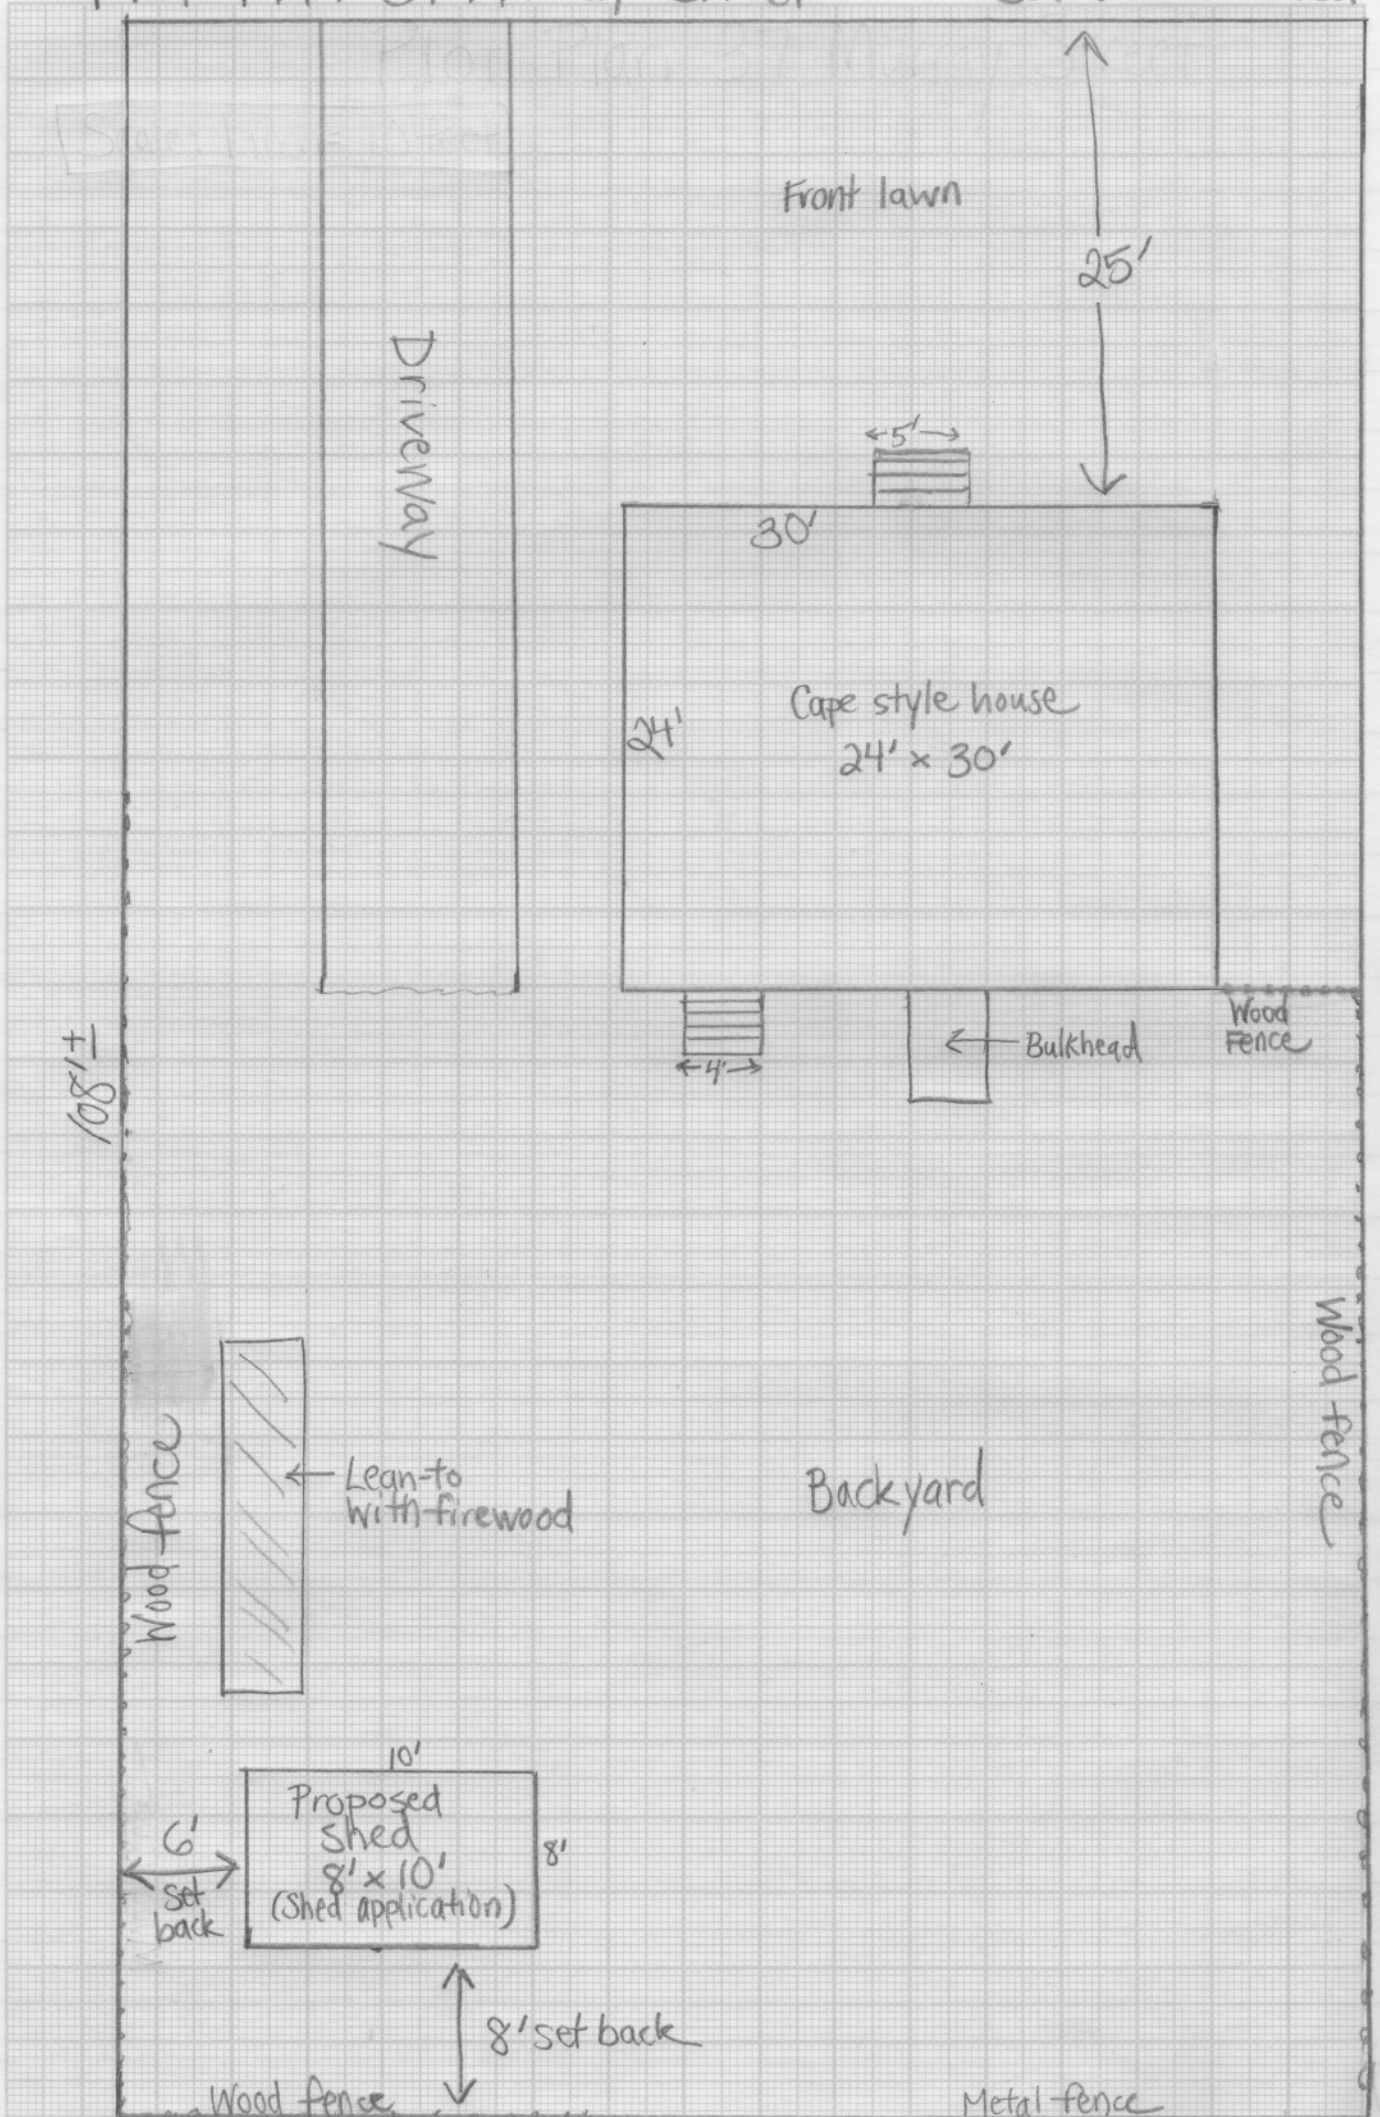

# Plot Plan 37 Murray Street

Scale: 1 inch = 10 feet

64' ±