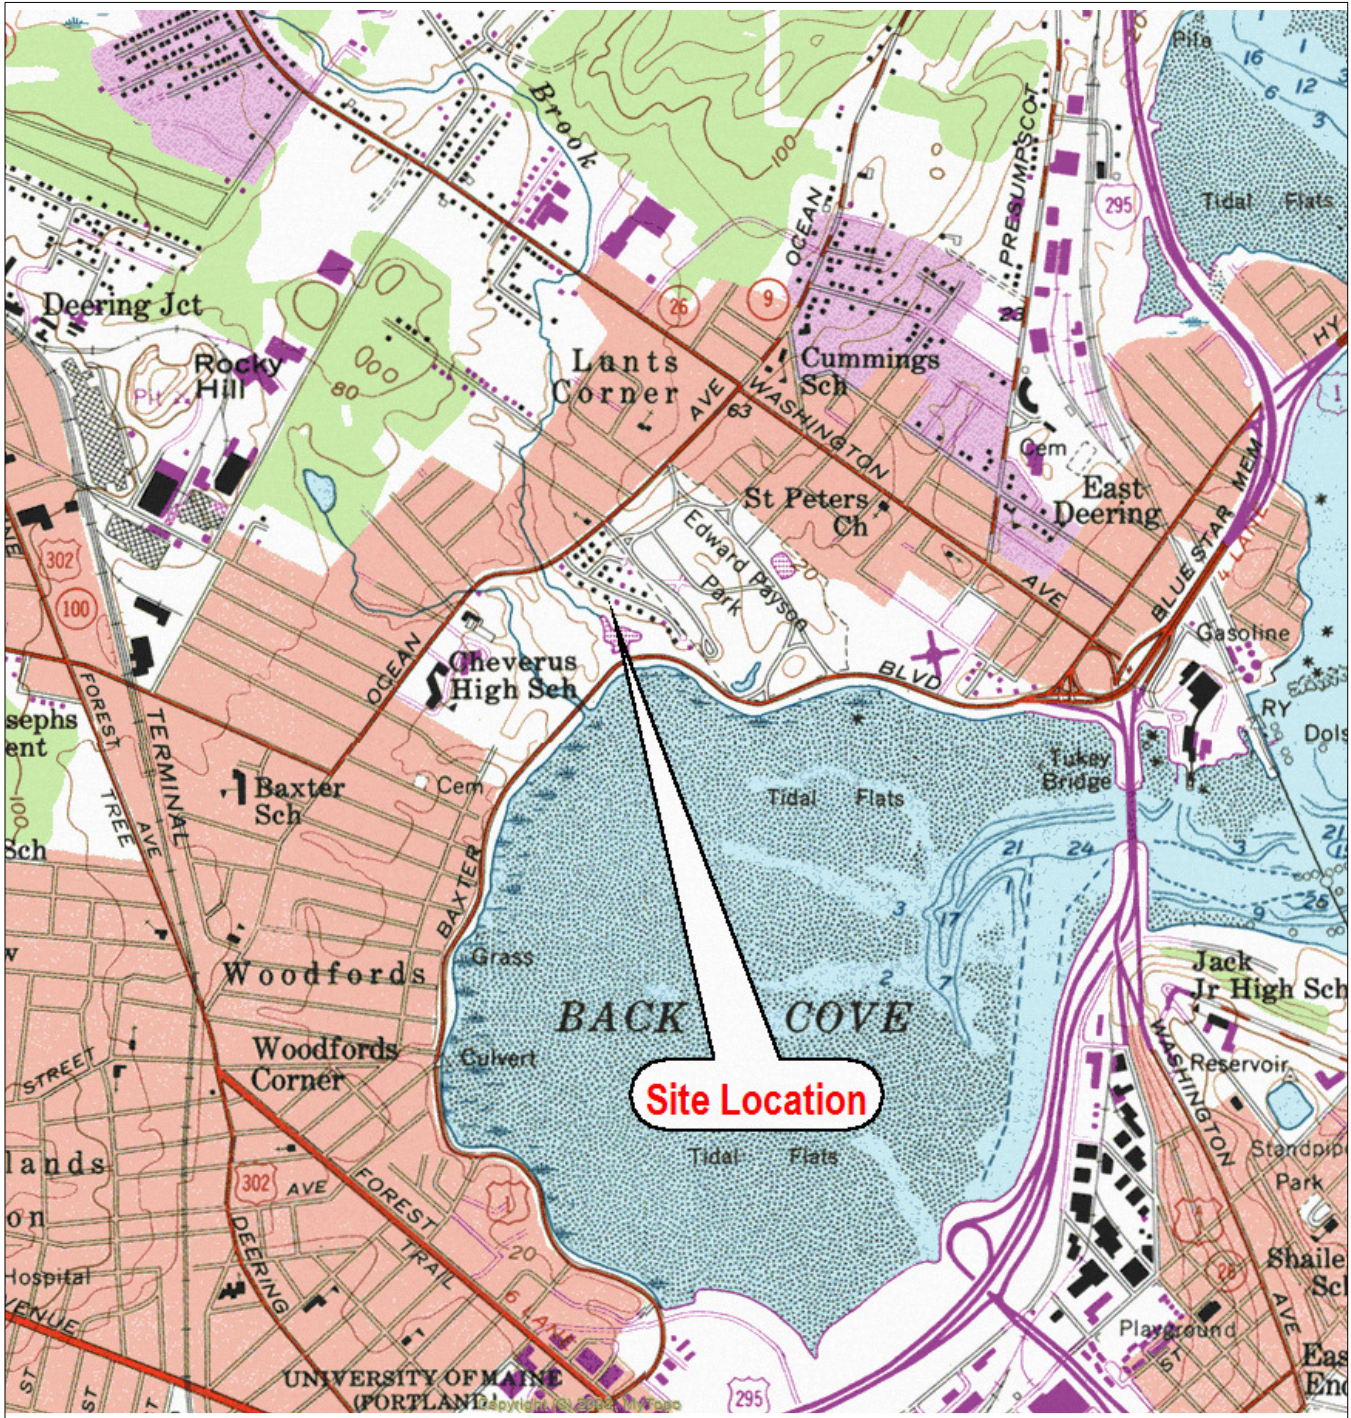

Location Map for Ko Saribekian at 31 Brookside Road in Portland, Maine.

Directions: Traveling south on 295, Take the Baxter Boulevard Exit. Continue around Back Bay and take a right onto Front Street (park entrance). When you reach Route 9, take a left. Brookside will be on your left. Subject parcel is 31 Brookside and will be on your right.

Notes:	
Maine Atlas & Gazetteer Map 5 (Section E-4) 43.6811459°N 70.2725160°W	
 ECO-ANALYSTS, INC. ENVIRONMENTAL CONSULTANTS	
P.O. BOX 224 BATH, MAINE 04530 (207) 837-2199 Fax (207) 386-0451 timforrester@comcast.net	
Date: 8/19/2014	DWG Name: Saribekian Site Location