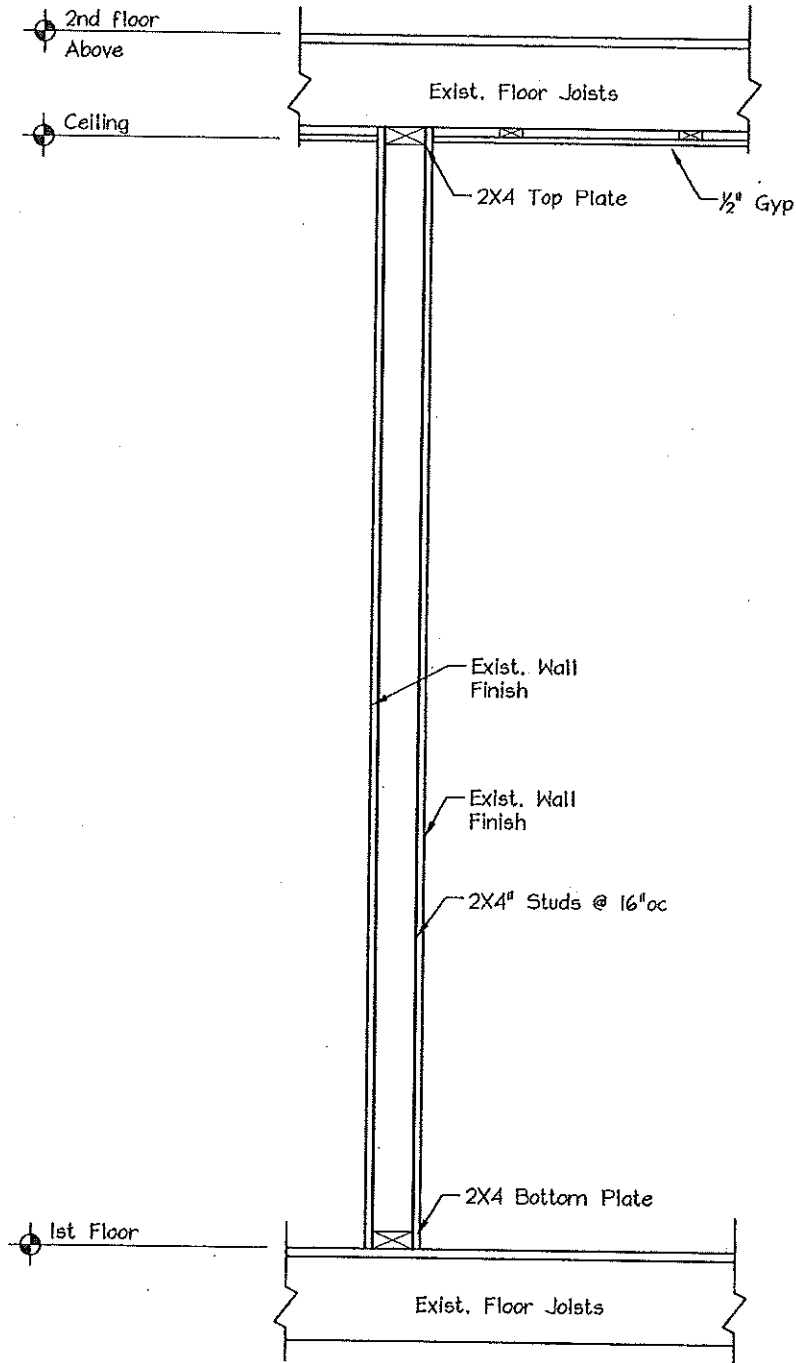

PROJECT: Dona & Tammy Posten Residence  
Kitchen Remodel  
16 Wellwood Road Portland, Maine

SHEET NO. A-4

PROJ NO: 2014-000

BY: BWM

DATE: 8/22/14

EXISTING WALL PARTITION TO BE REMOVED