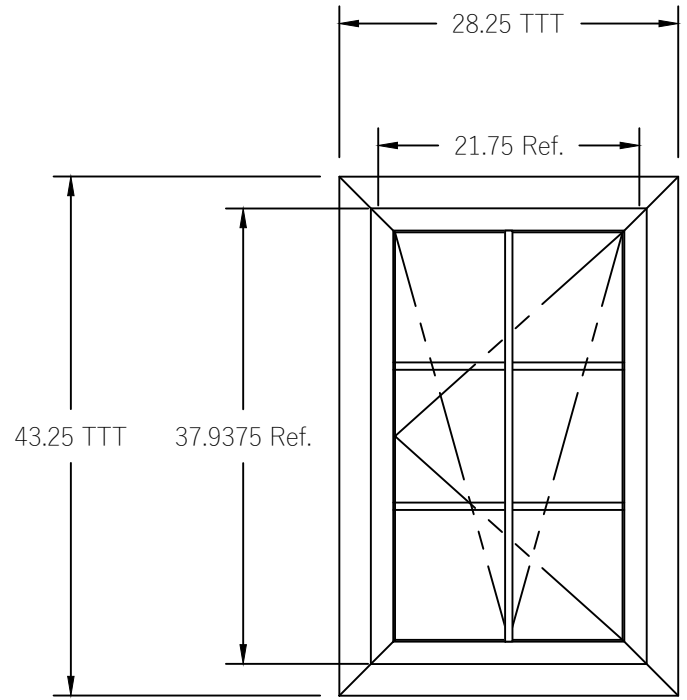

Rev	Description	Initials	Date
-----	-------------	----------	------

Product Description:

- Eurotek Tilt and Turn
- White Vinyl
- LowE w/ Argon Glass
- Contoured 2w/3h GBG
- Concealed Hinge / Left Handle
- Fiberglass Screen

Egress Information

- Width= 21.75"
- Height =37.9375"
- Overall SF = 5.730sf

NOTES:

1. Rough Opening is dimensioned (RO) but not shown for clarity.
2. Winsys Quote #369543 - Sales
3. Dimensions are rounded to the nearest 1/16" for production purposes.

Signed: _____ Date: _____		paradigm <small>Window Solutions For Life.</small>		Customer Name: Fisher Egress		Job Name or No: ?				
Approval Status: 1 2 3 4 1 - Approved for Production: 2 - Approved for Production as noted: 3 - Approved as noted, resubmit drawings: 4 - Not Approved:		Dimension Note: ALL DIMENSIONS ARE IN INCHES UNLESS SPECIFIED OTHERWISE.		Tolerances: All tolerances are subject to current industry standards.		Line/Item# : 1	Wdw Label: -	Quantity: 2	Drawn By: FSBI	Drawing Date: 05/12/17
NOTICE: This document contains information that is proprietary to and is protected by copyright of Paradigm Window Solutions For Life. This information may not be copied, disclosed to others or used for any purpose other than that for which it is given without written permission from Paradigm. Copyright © 2007 Paradigm Window Solutions For Life. <u>All Rights Reserved.</u>				Drawing Name: 369543 - Sales Fisher Egress						
		Page: 1 of 1	Layout: -	Drawing Size: A	Scale: 1:24	Rev. Level: A				