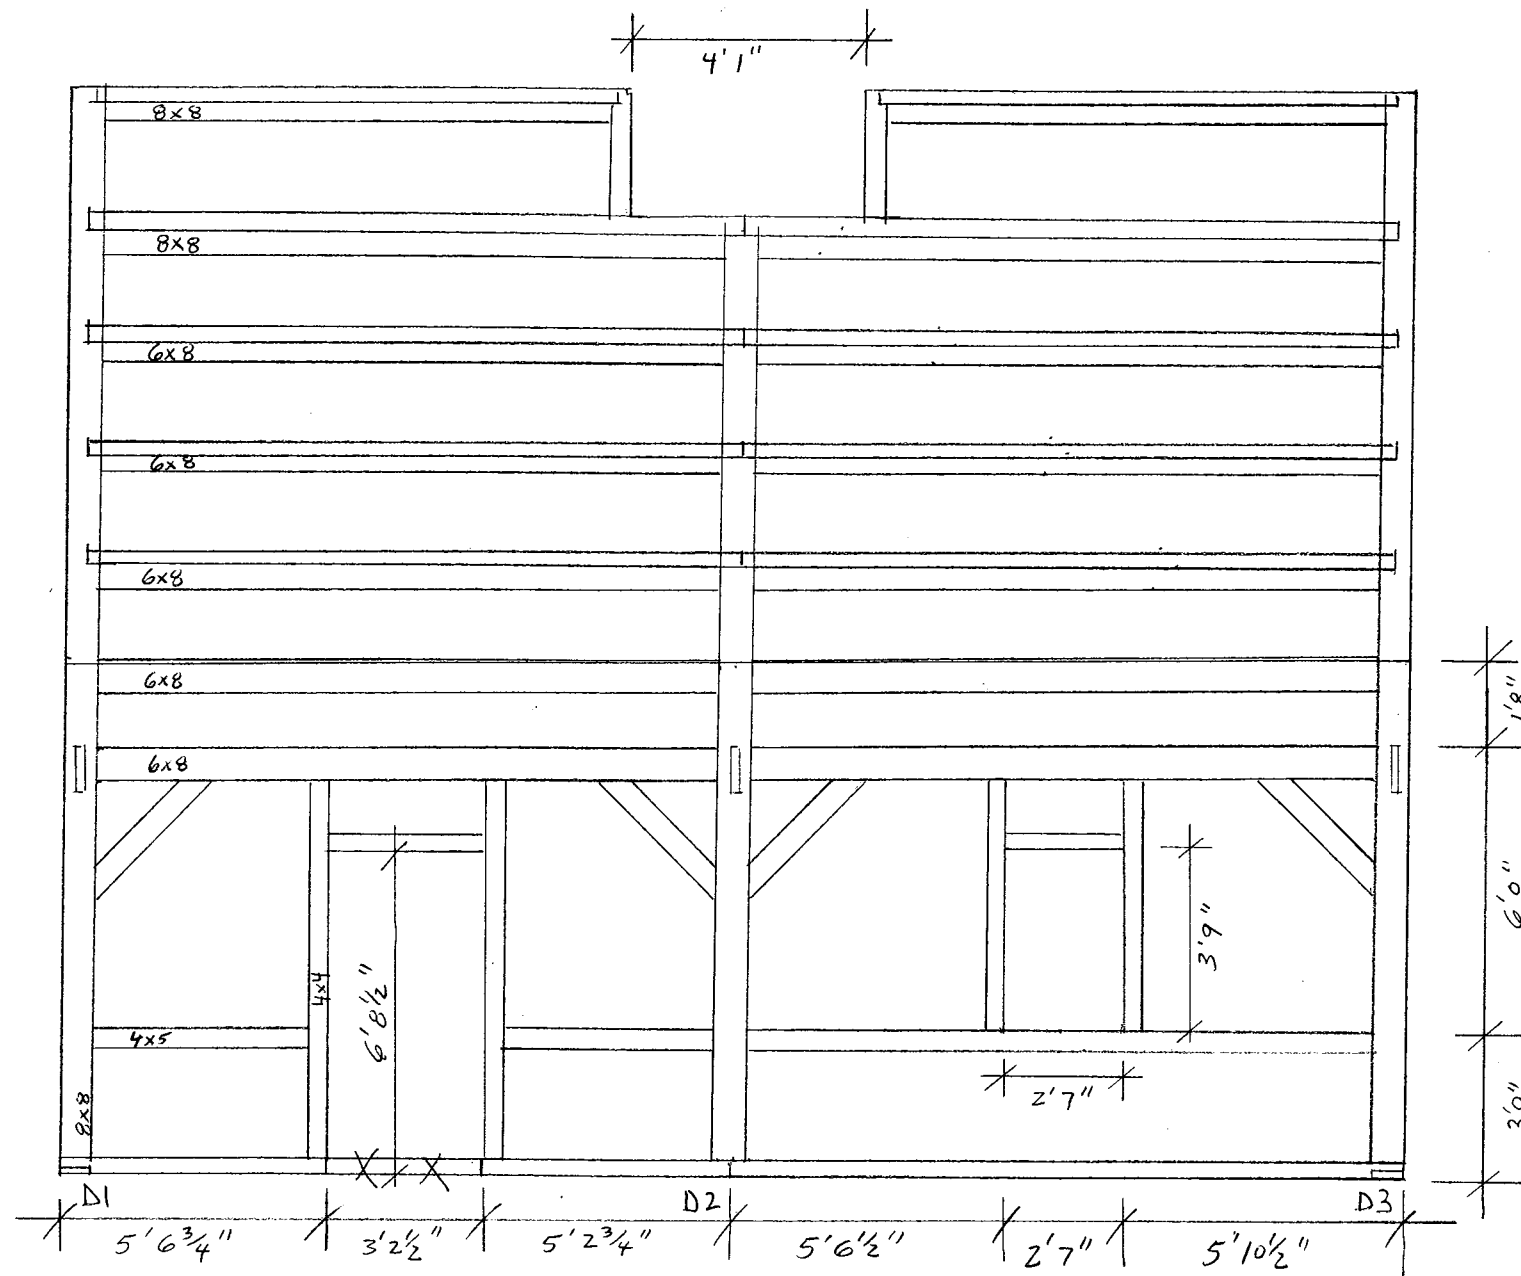

MAQUOTT BARN
FOR CHRISTINE TOOLEY

1/4"-1'0" 2/28/11

D WALL