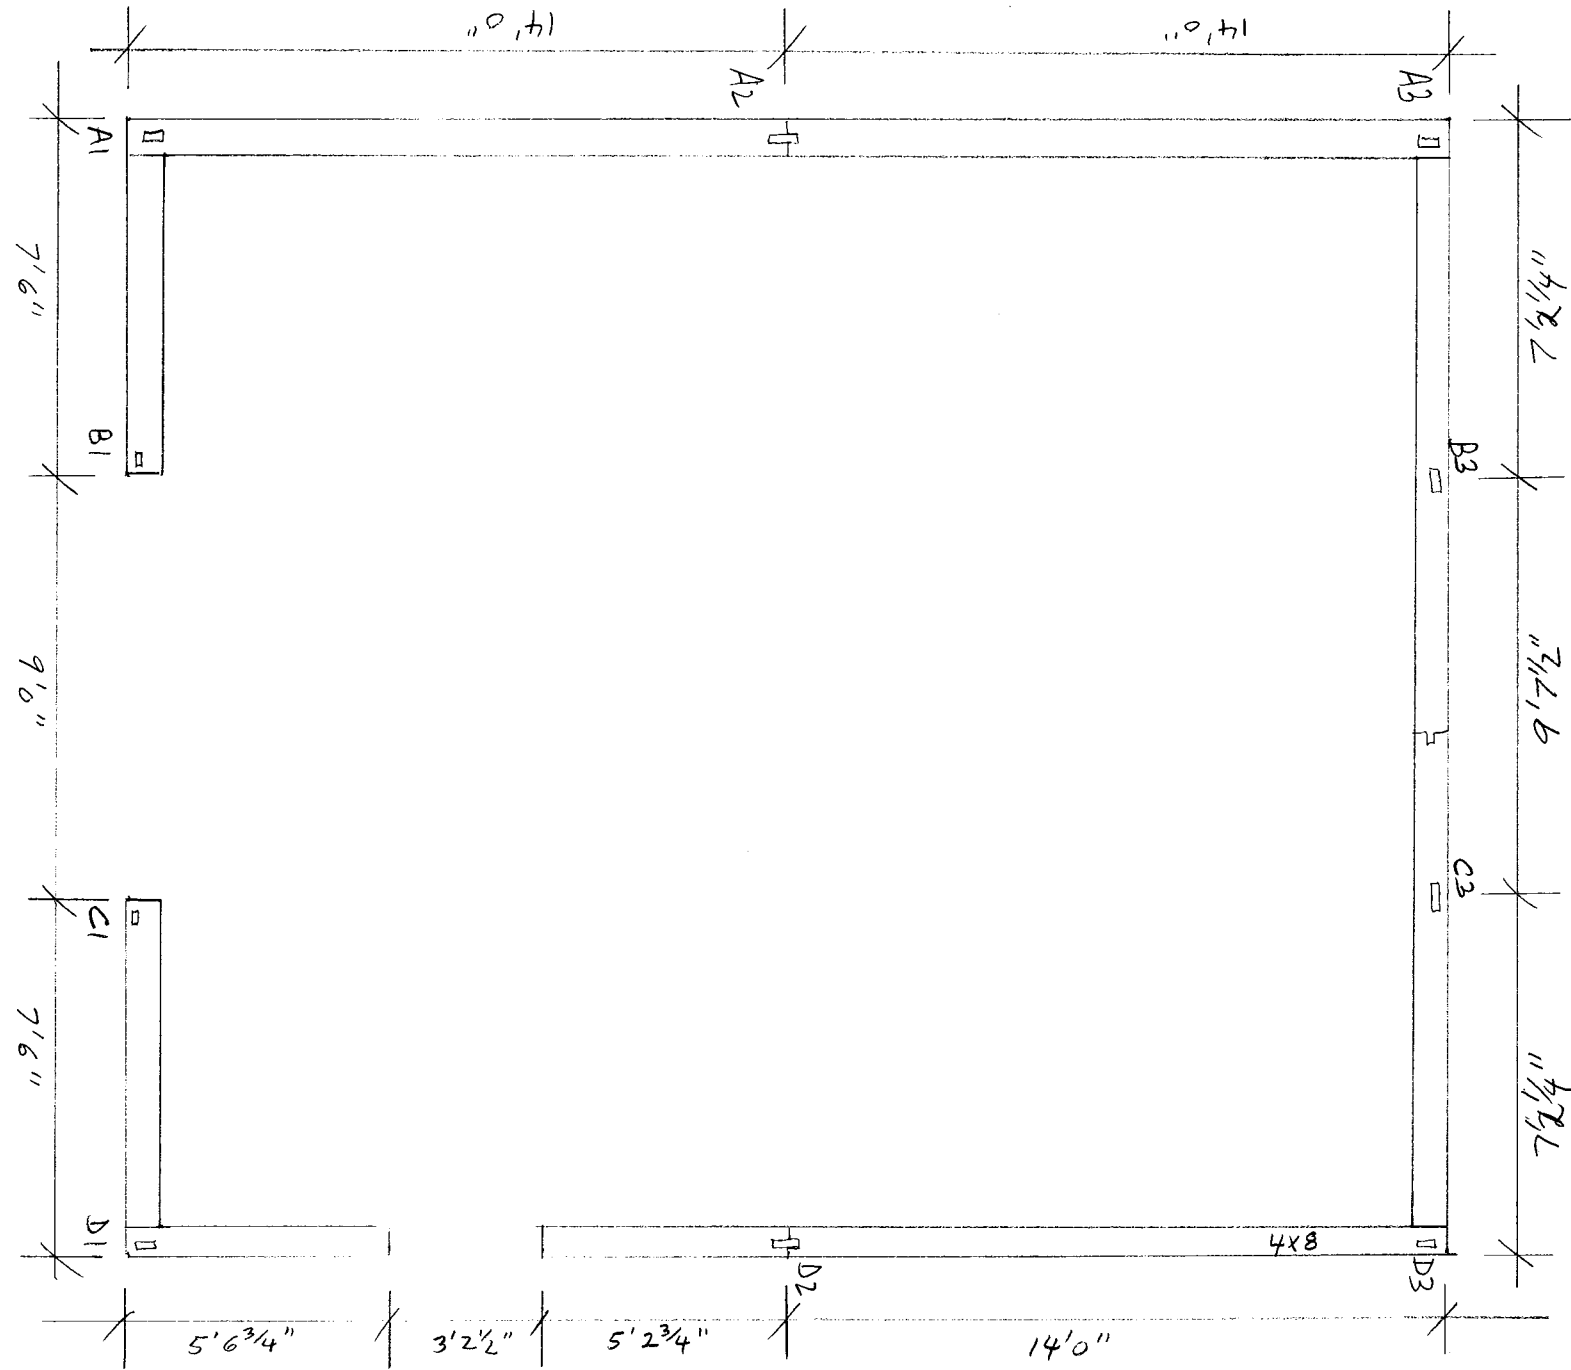

MAQUOIT BARN FOR

CHRISTINE TOOHEY

1/4" = 1'0" 2/28/11

SILL PLAN