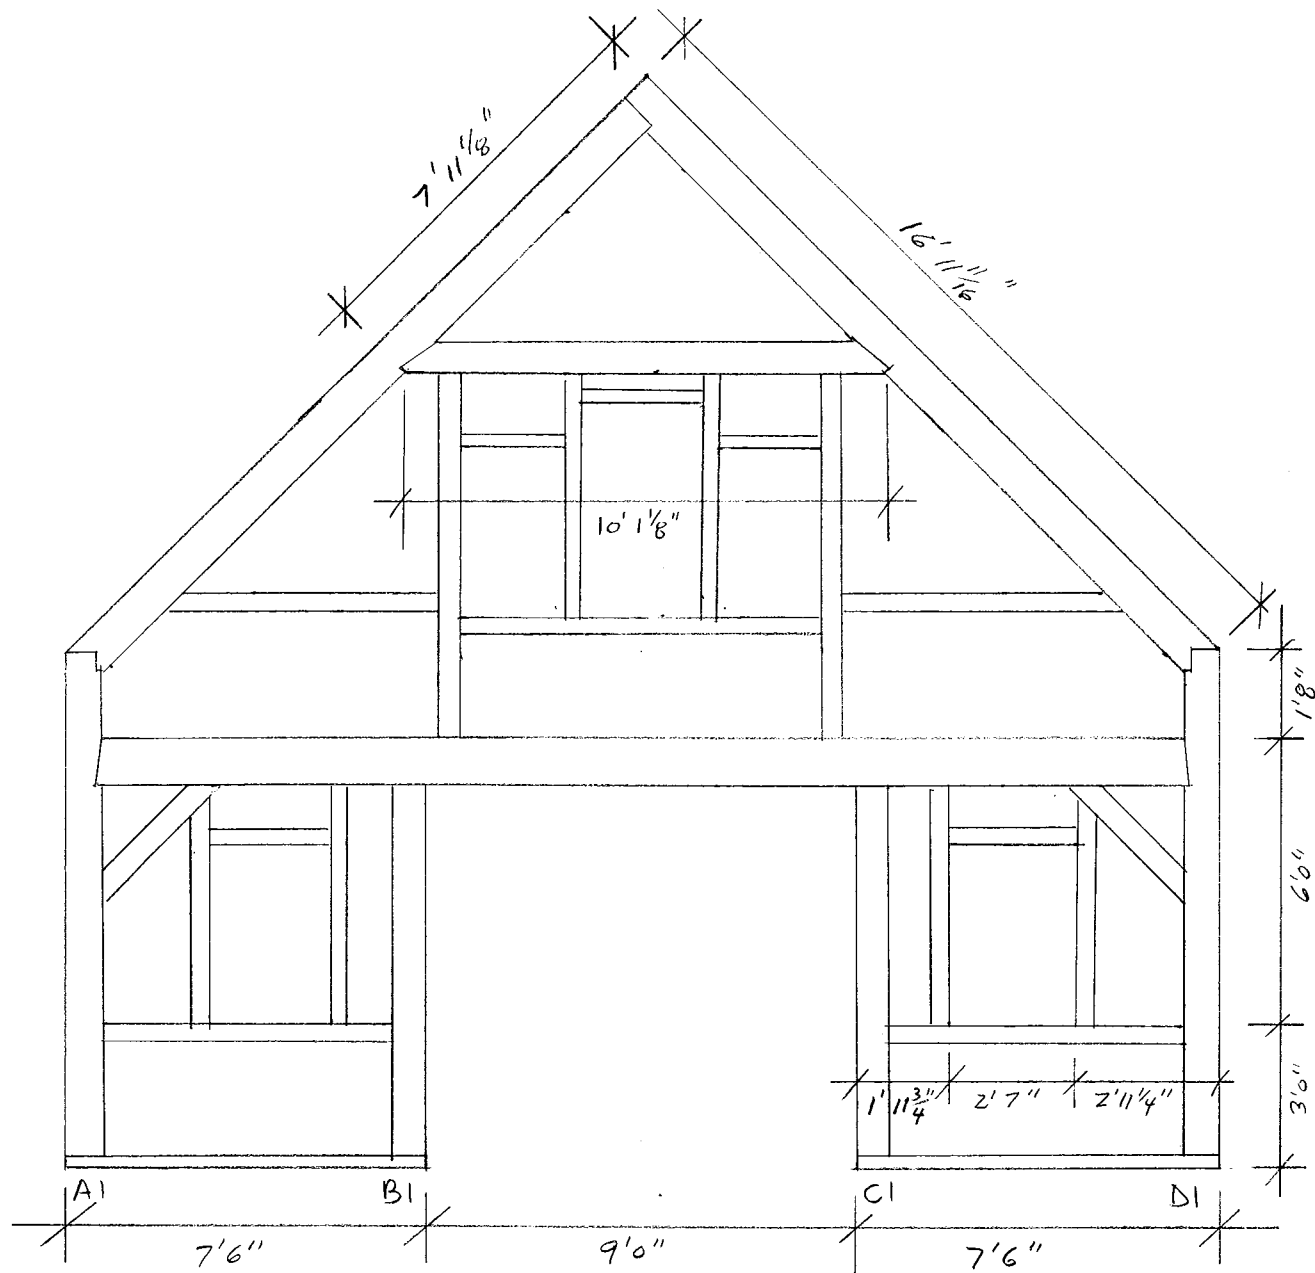

MAGUOIT BARN  
 FOR CHRISTINE TOOHEY  
 1/4" = 1'0" 2/28/11

BENT #1 OUTSIDE VIEW

BENT #3 INSIDE VIEW