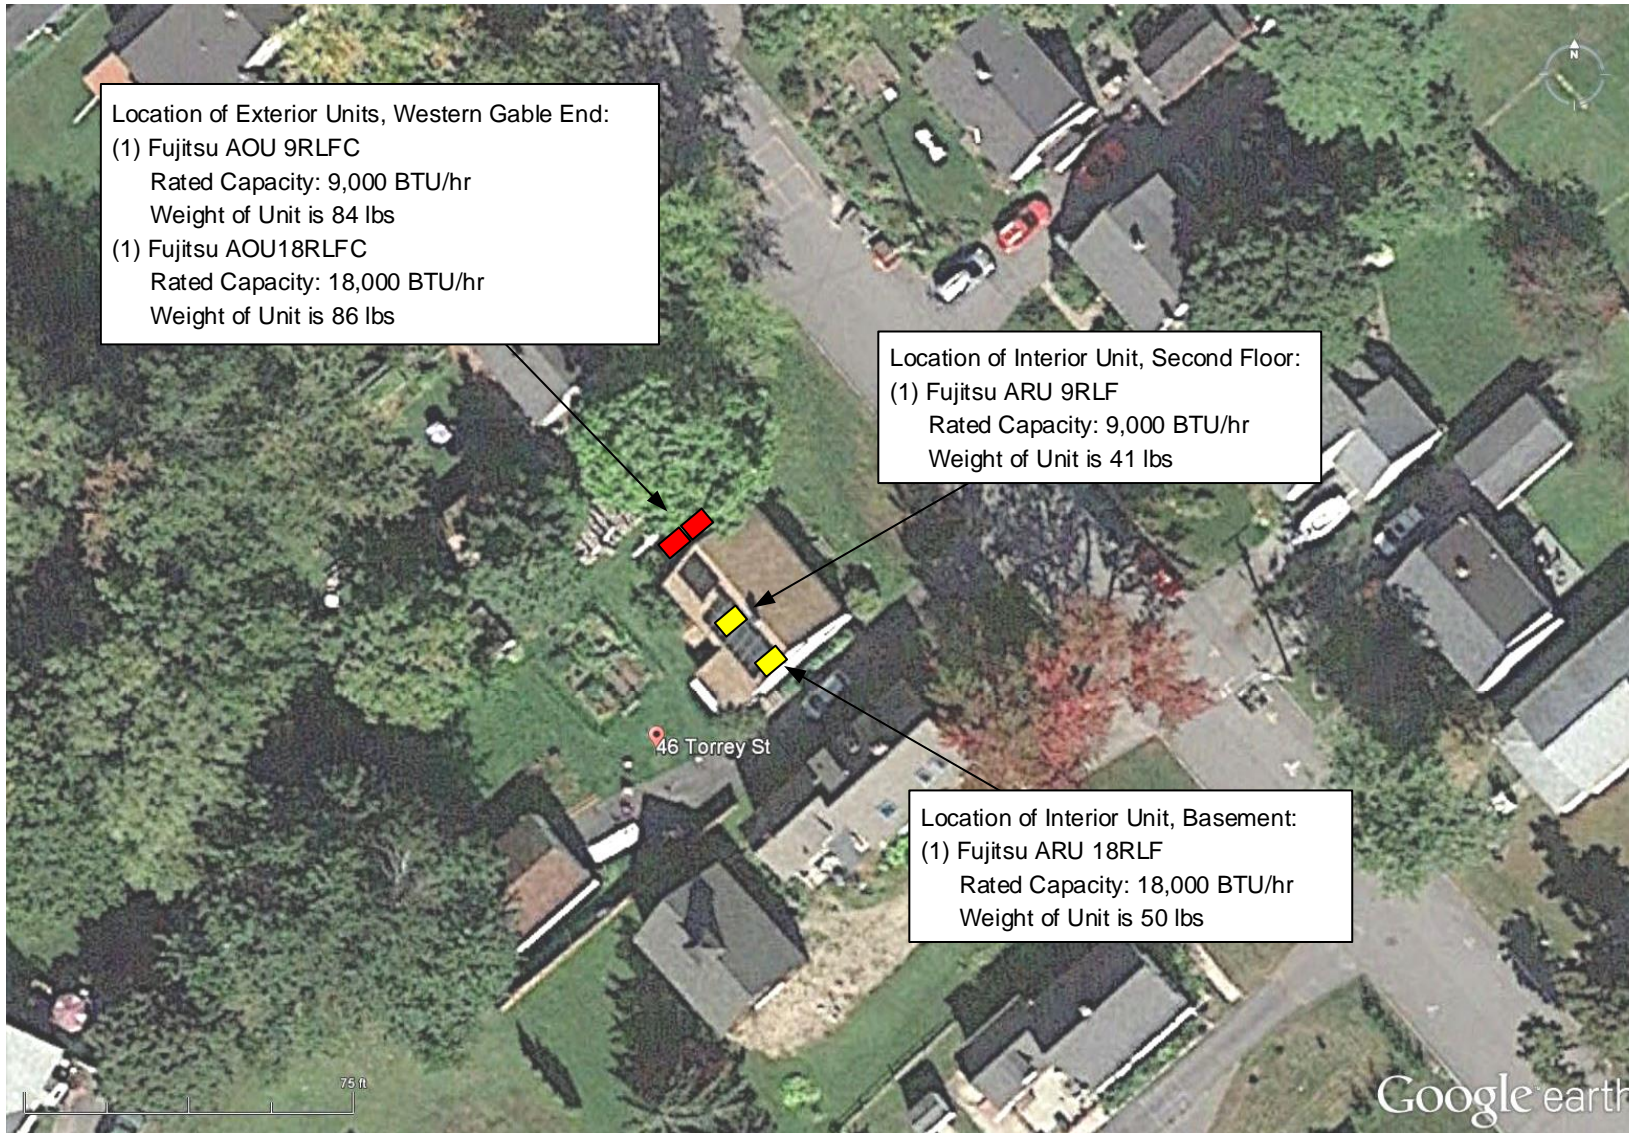

Air Source Heat Pump Locations

142 Presumpscot Street
Portland, ME 04103
(207) 221-6342

Project Information

Joe Maisonave
46 Torrey Street
Portland, ME 04103

System Type:

Air Souce Heat Pump

Drawing Name:

Site Map

Page:	1 of 1
Drawn By:	LB
Date:	November 11., 2015
Rev. Number:	0

Note: Home is built of traditional wood framing and is sufficient to support the additional load of the equipment being installed.

© Copyright ReVision Energy