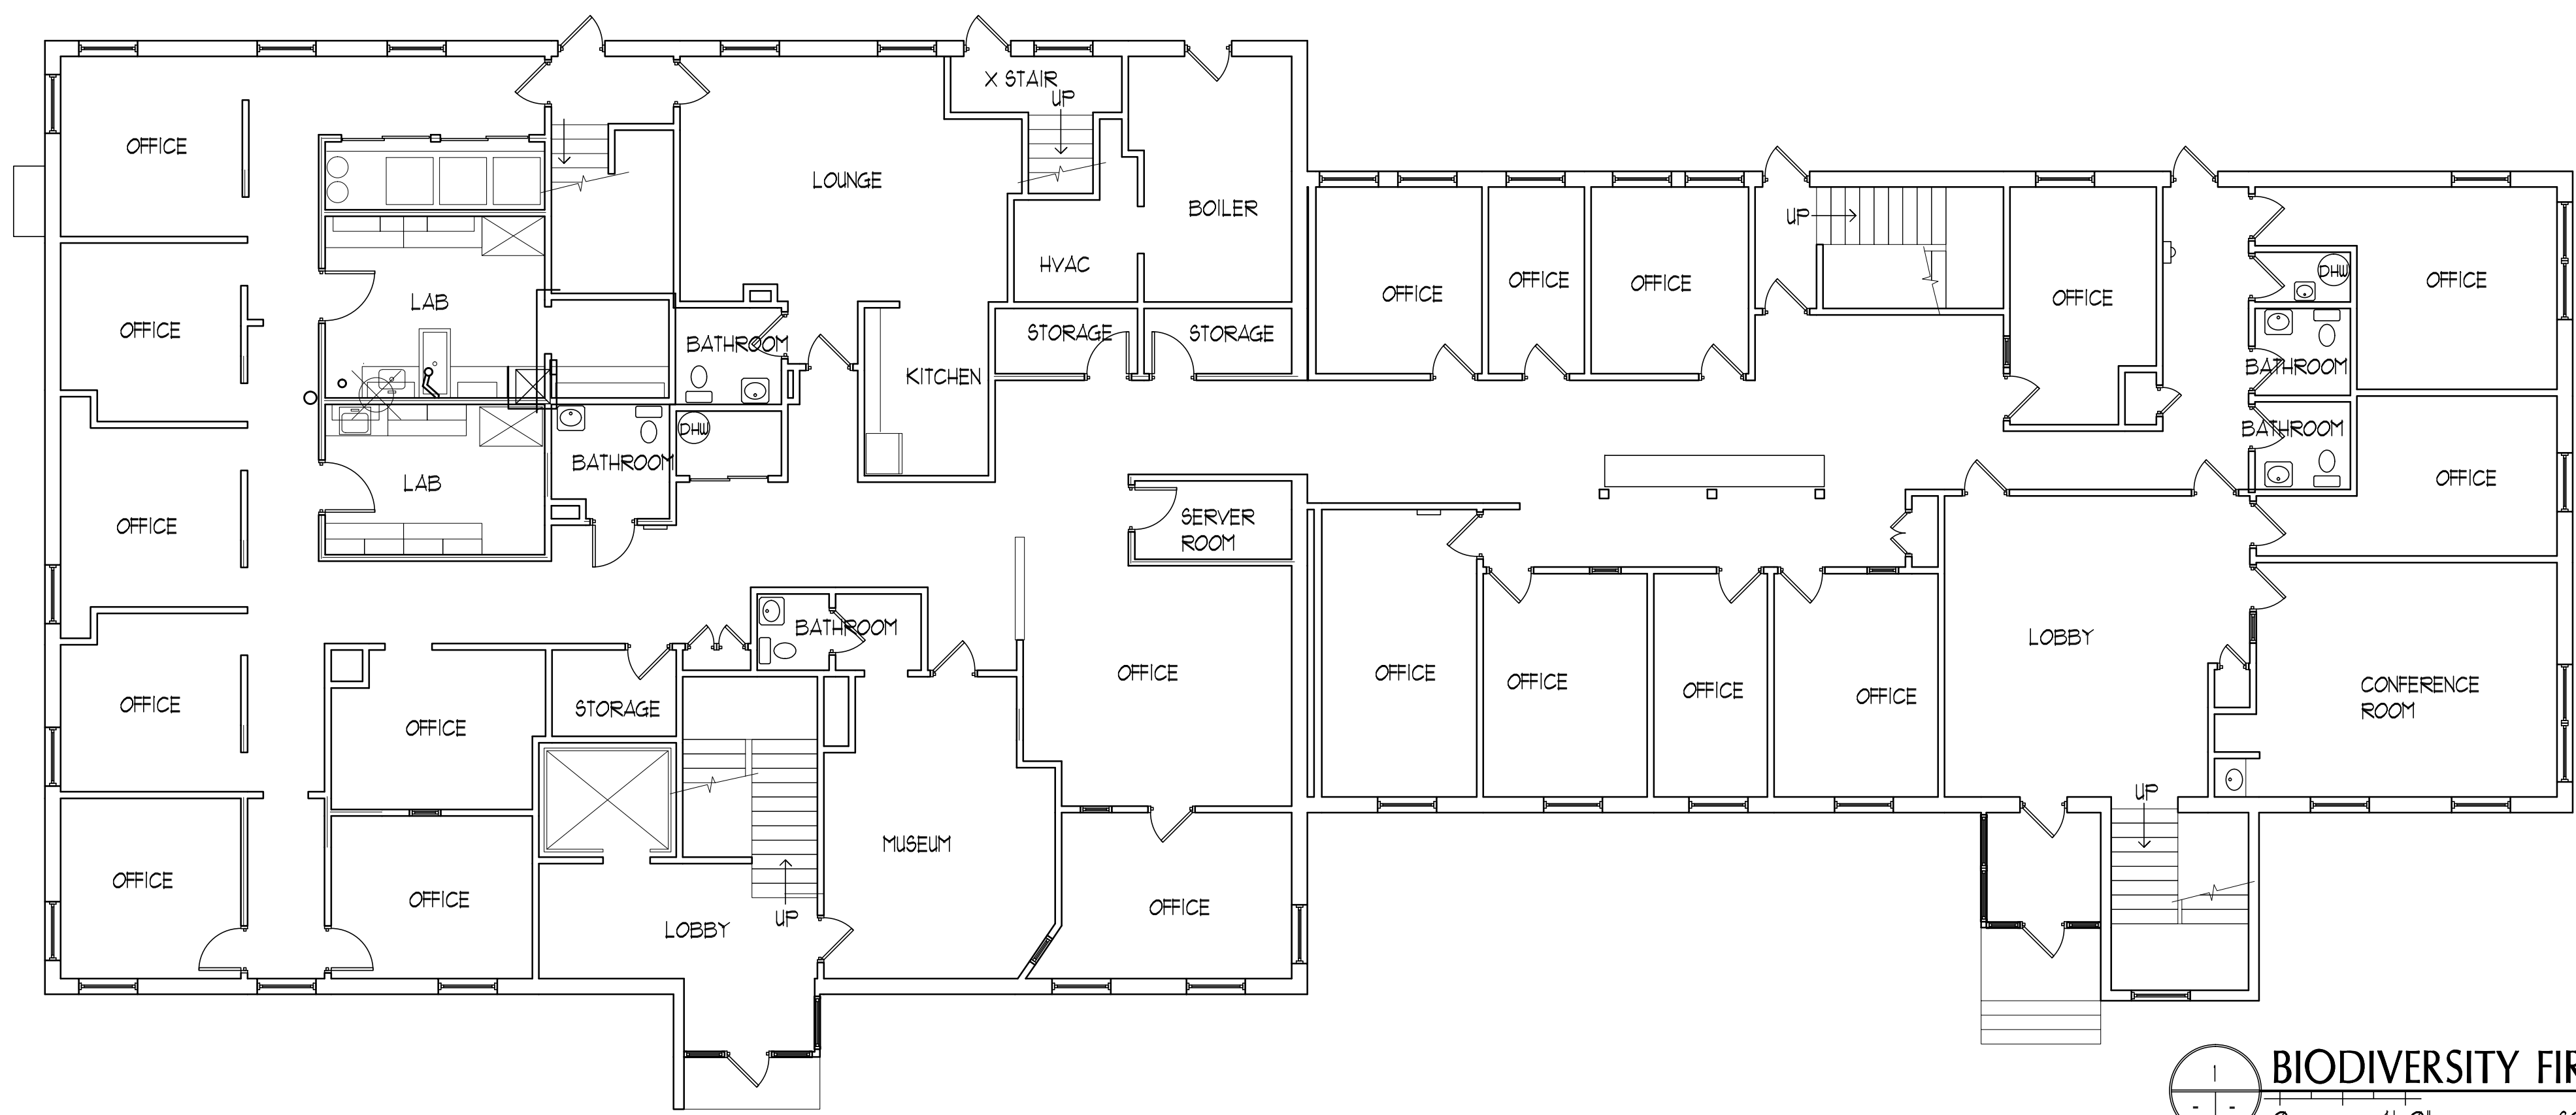

PLANS ARE FOR
REFERENCE ONLY

2 BIODIVERSITY SECOND FLOOR
SCALE: 1/8" = 1'-0"

1 BIODIVERSITY FIRST FLOOR
SCALE: 1/8" = 1'-0"

65 NEWBURY STREET
PORTLAND, ME 04101
207.761.9000

PERMIT SET
NOT FOR CONSTRUCTION

Biodiversity
Portland,
Maine

#	DATE	DESCRIPTION

Date Issued 10-1-2016
Project Number 16114
Drawing Scale AS NOTED

**EXISTING
CONDITIONS**

Drawn By	CR	T1.2
Checked By	ACH	