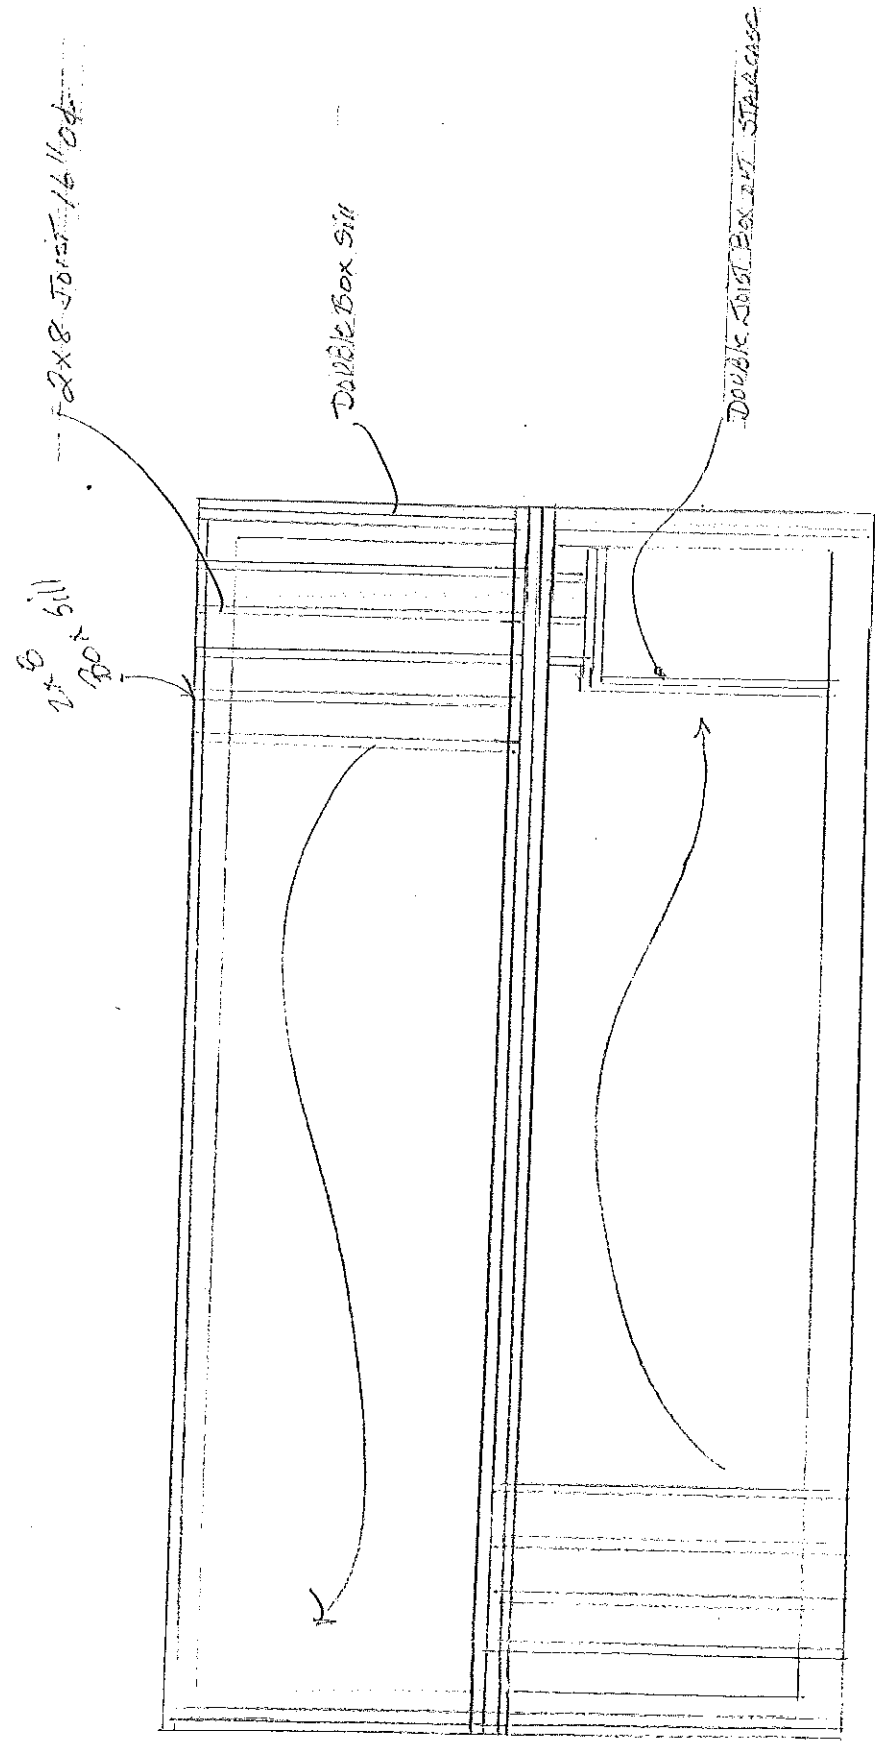

Floor Framing Layout

WINDOW HEADER DETAIL

Triple 2x8 KO Spruce Laminated  
w/ 1/2" plywood over every window  
& Door unit