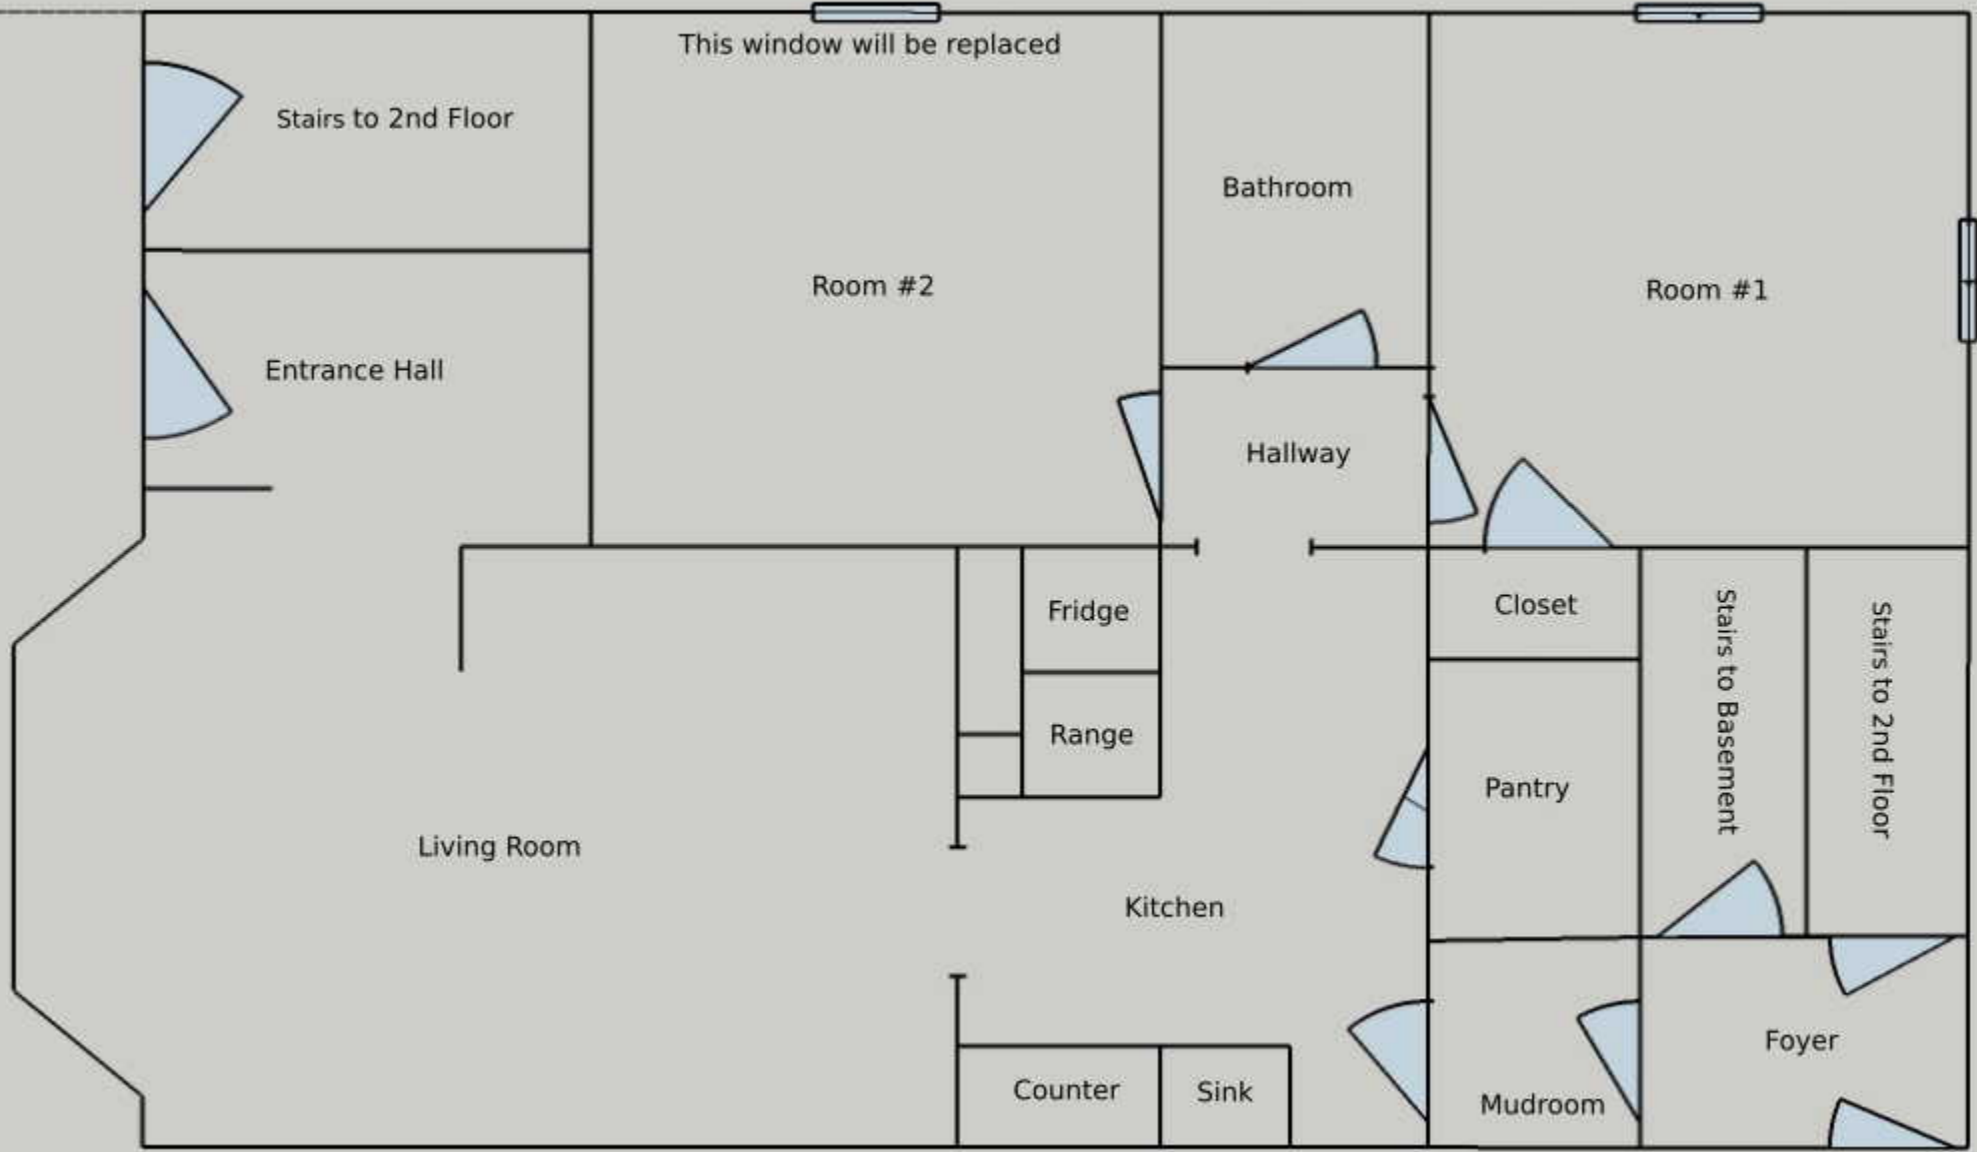

Reviewed for Code Compliance
Permitting and Inspections Department
Approved with Conditions

12/13/2018