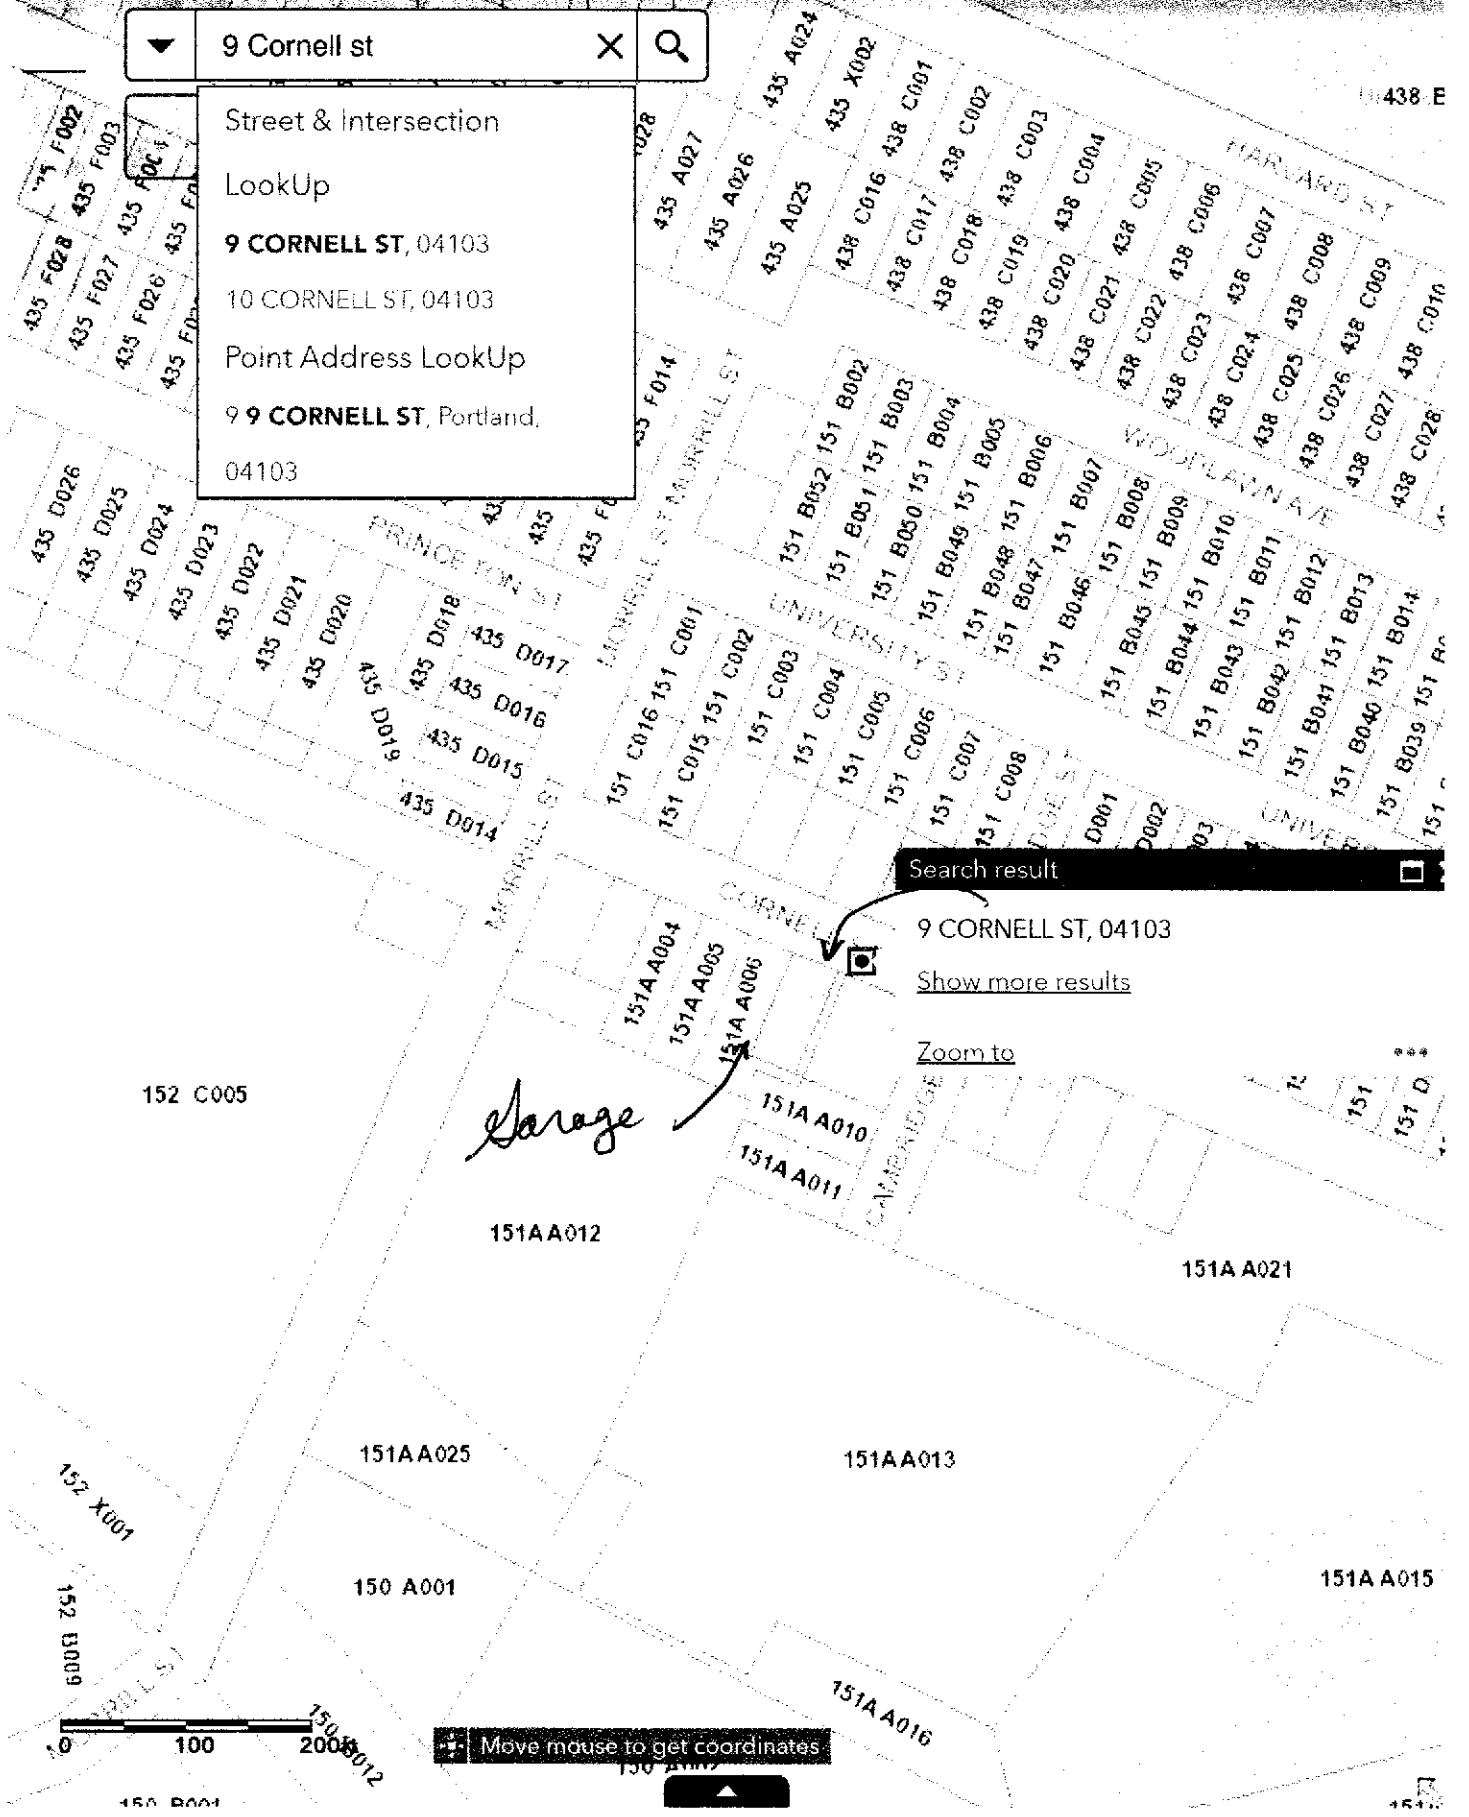

▼ 9 Cornell st X 🔍

- Street & Intersection LookUp
- 9 CORNELL ST, 04103
- 10 CORNELL ST, 04103
- Point Address LookUp
- 99 CORNELL ST, Portland, 04103

Search result

9 CORNELL ST, 04103

[Show more results](#)

[Zoom to](#)

*Garage*

Move mouse to get coordinates

# Property Search

Parcel ID	Name and Mailing Address	Property Location	Land Use
<u>151A</u> <u>A006001</u>	RICHARD MELISSA 9 CORNELL ST PORTLAND ME 04103	9 CORNELL ST	SINGLE FAMILY

[New Search!](#)

# Zoning Map Viewer

9 cornell street

Show search results for 9 cornell street

R300a

Move mouse to get coordinates