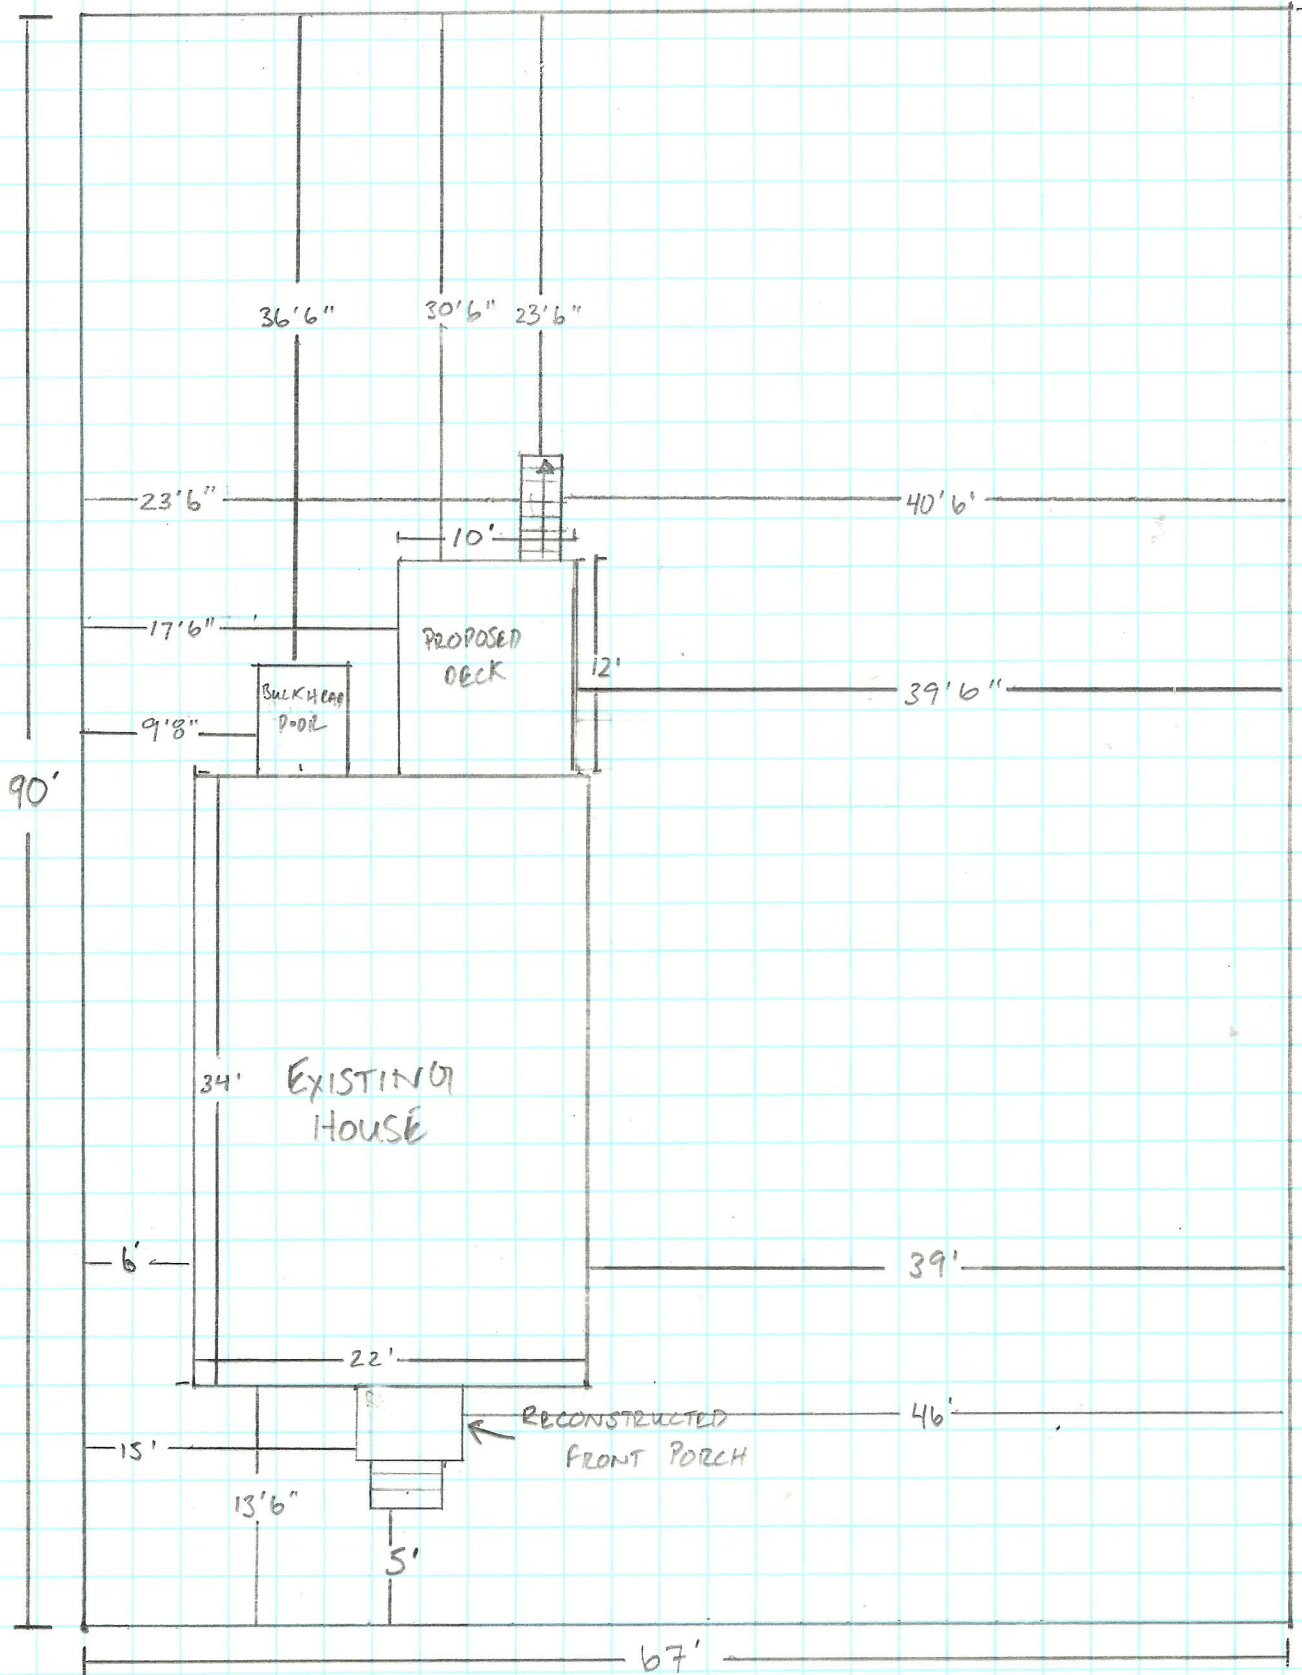

20 UNIVERSITY STREET
PLOT MAP

UNIVERSITY STREET

SCALE 3/32" = 1'