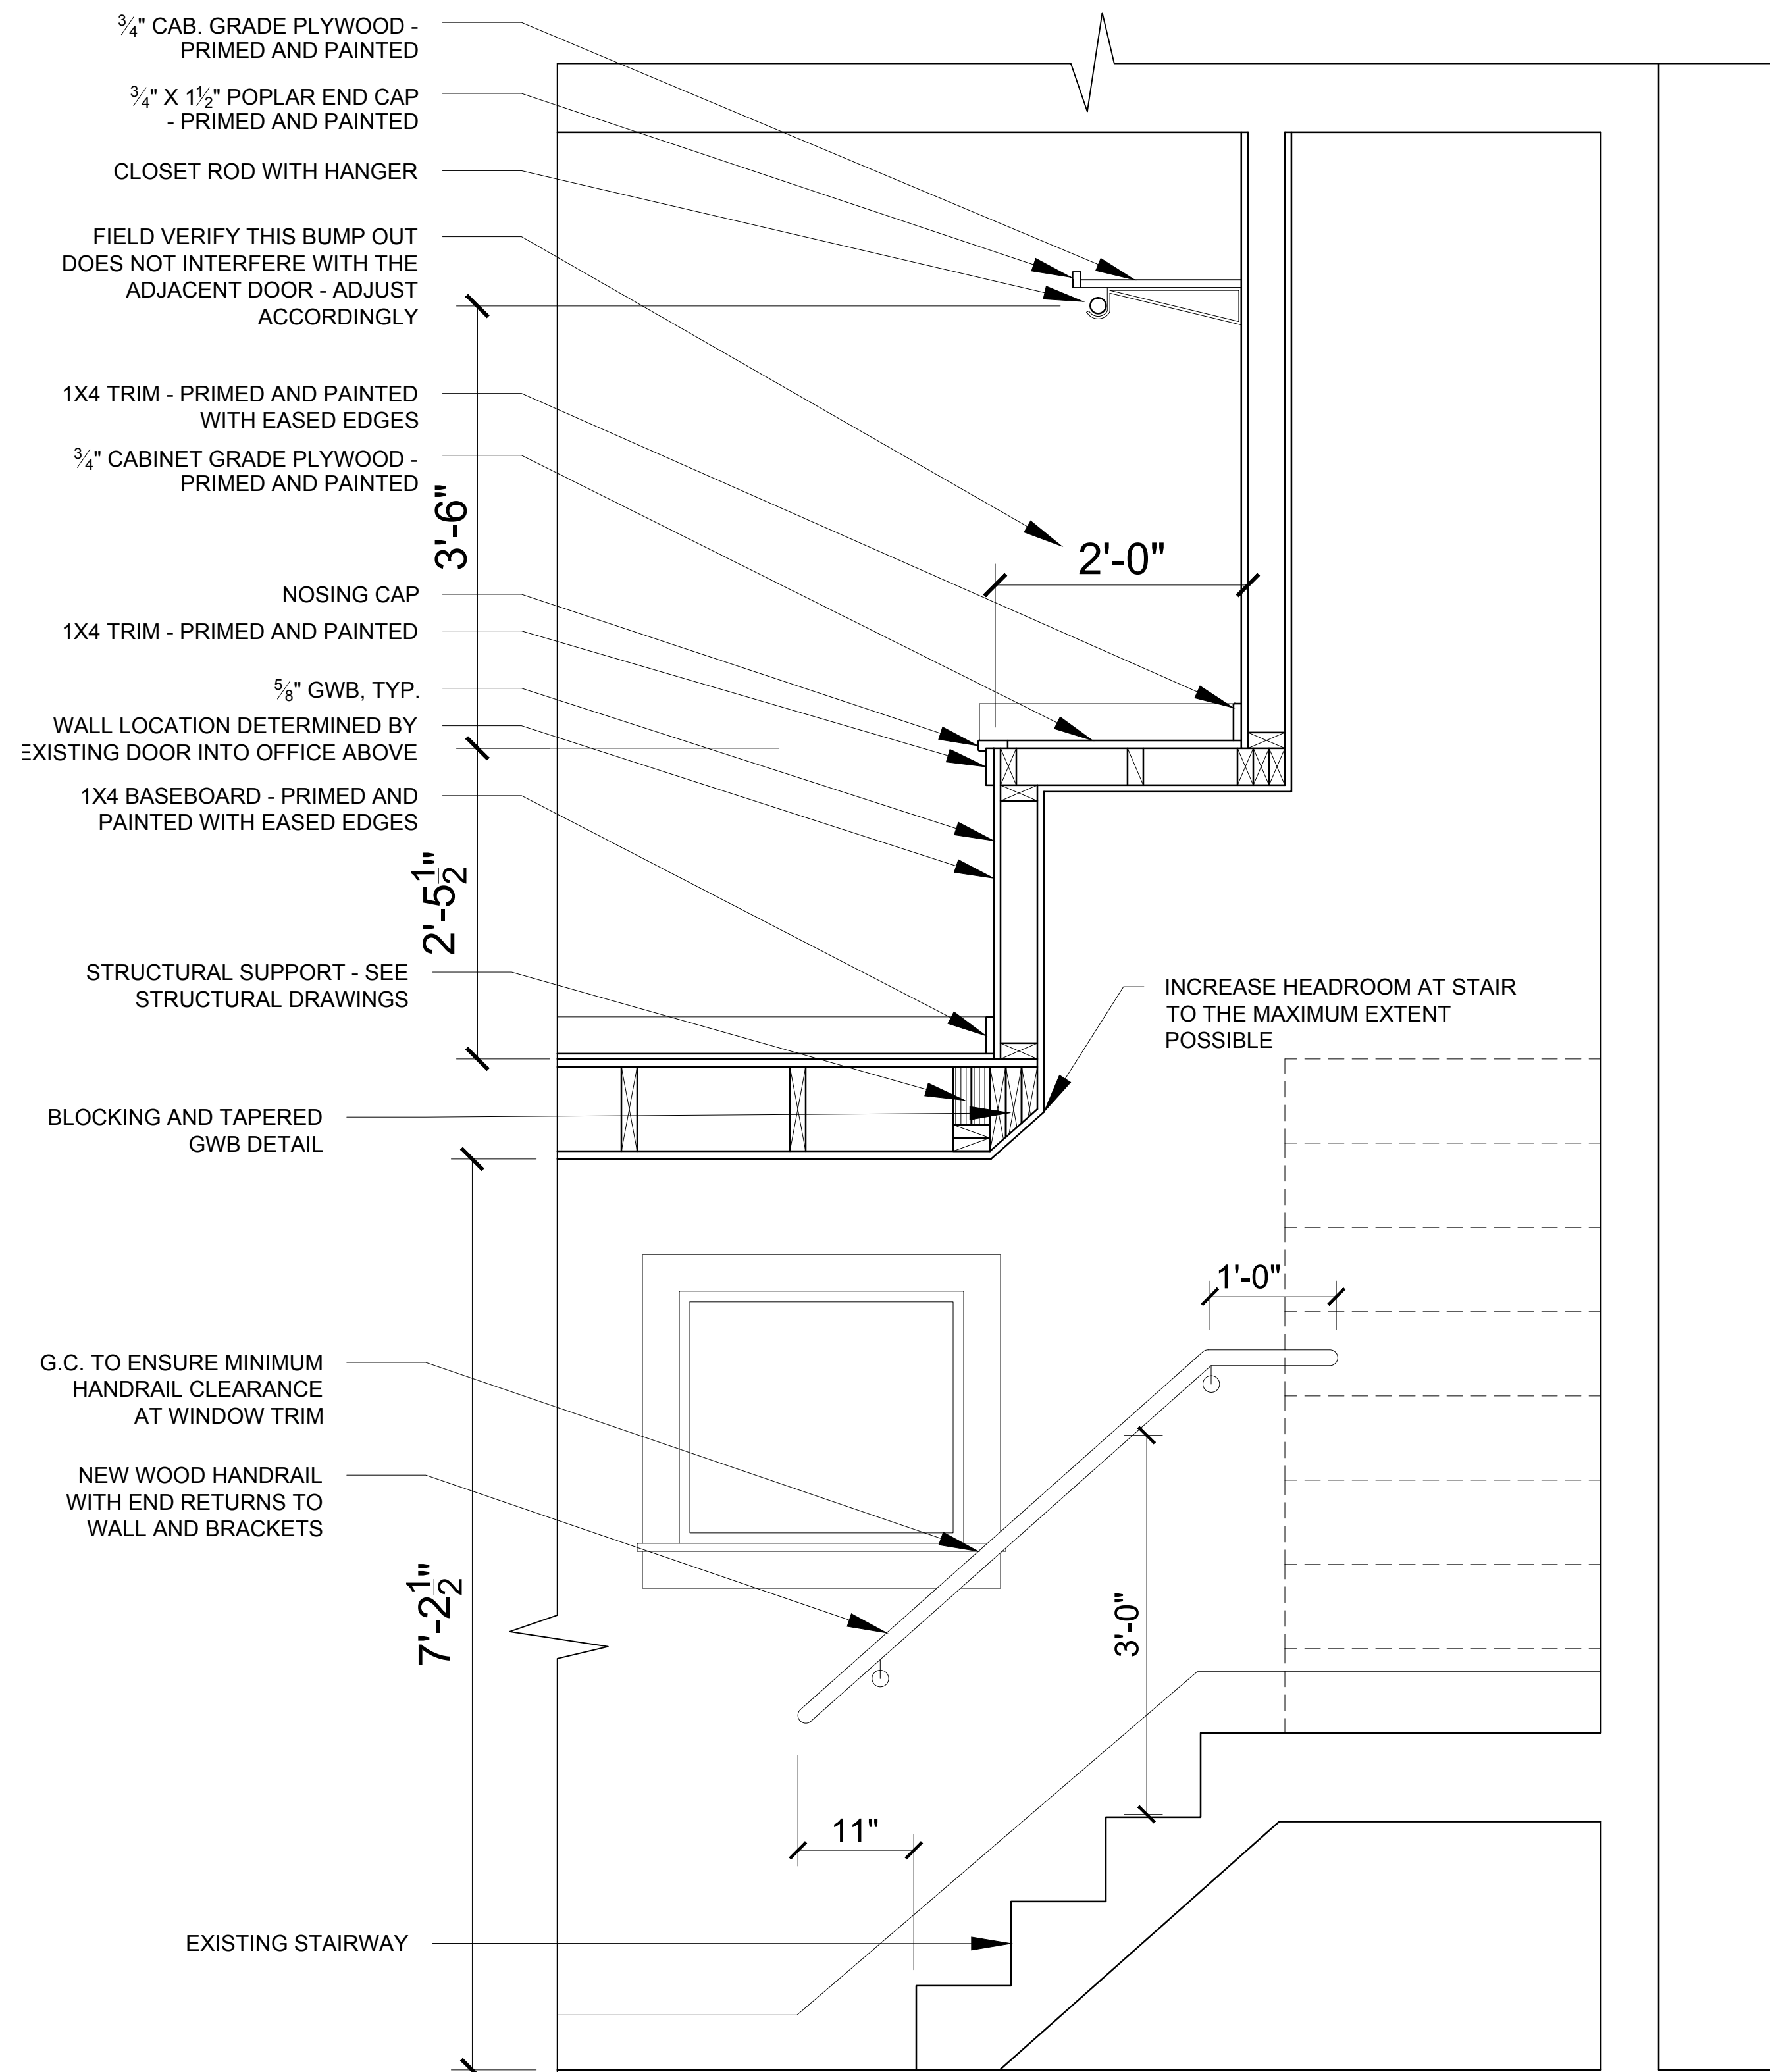

© 2013 RYAN SENATORE ARCHITECTURE

165 WOODLAWN AVENUE
RENOVATIONS
PORTLAND, MAINE

REVISIONS:

DATE: DECEMBER 27, 2013

PROJECT No.

DRAWN BY: RRT / RJS

CHECKED BY: RJS

SCALE: AS NOTED

SHEET TITLE:

DETAILS

A5-1

3 SECTION DETAIL - STAIR TO SECOND FLOOR
1" = 1'-0"