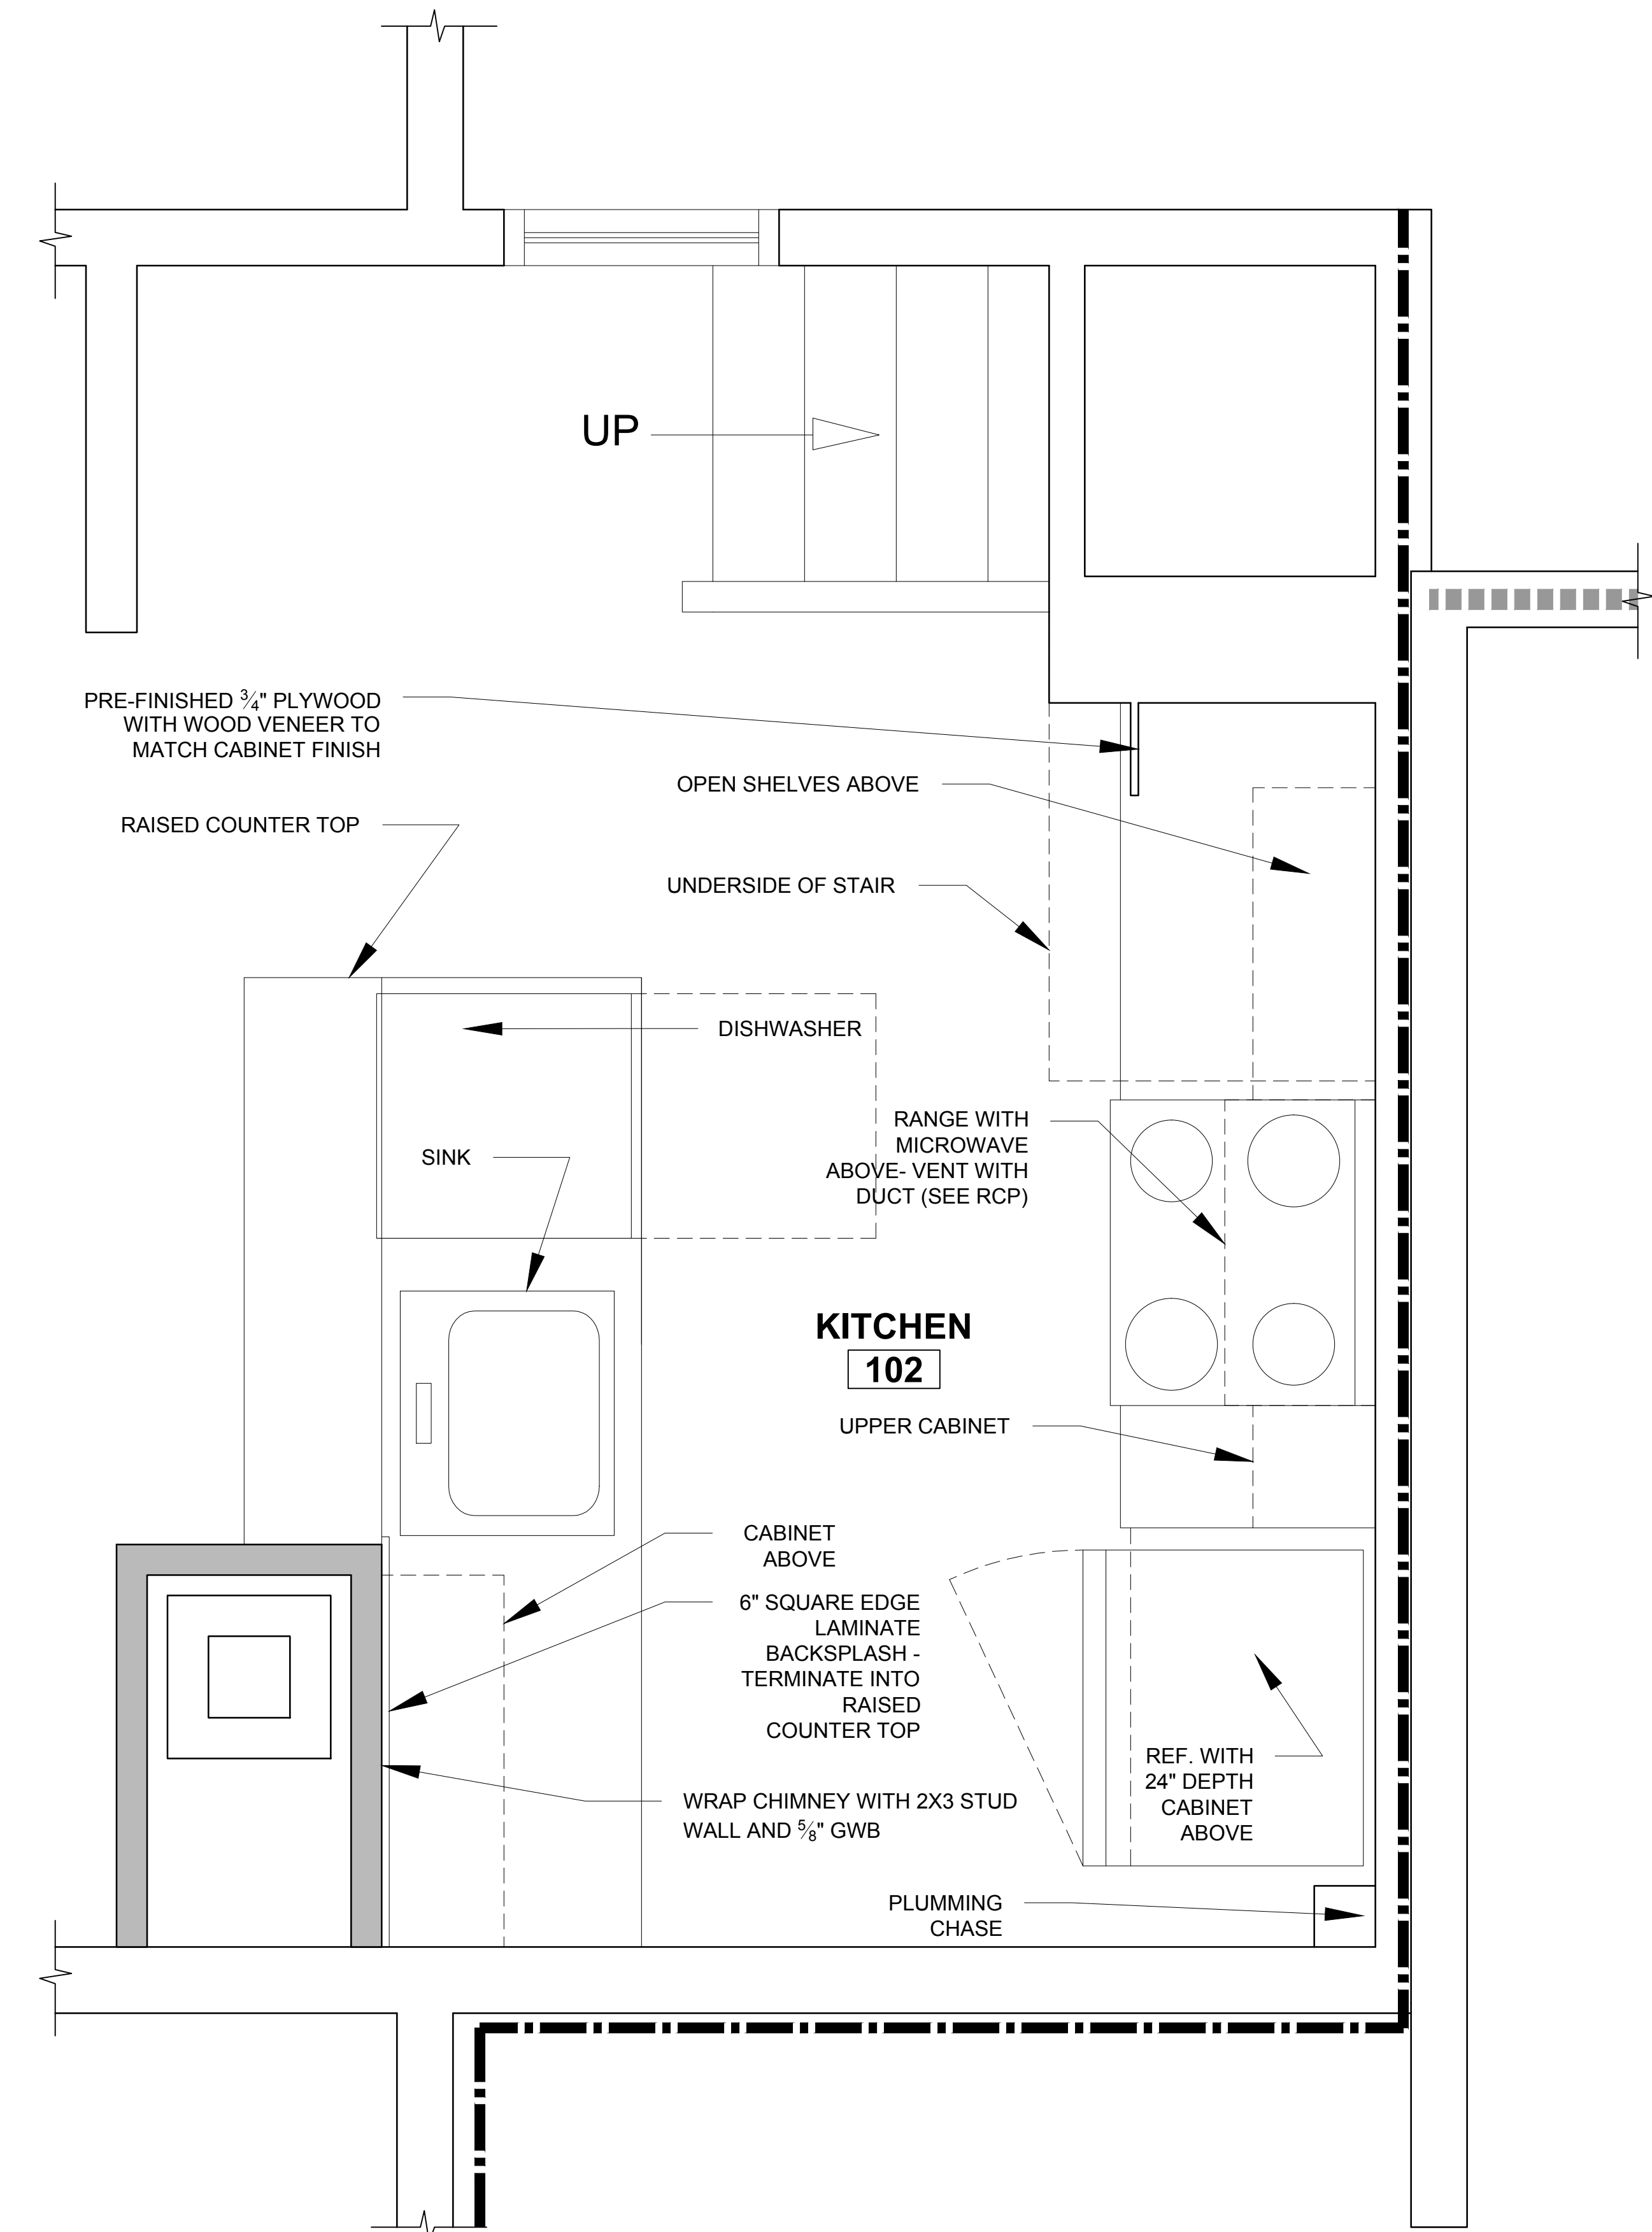

1 KITCHEN PLAN
1" = 1'-0"