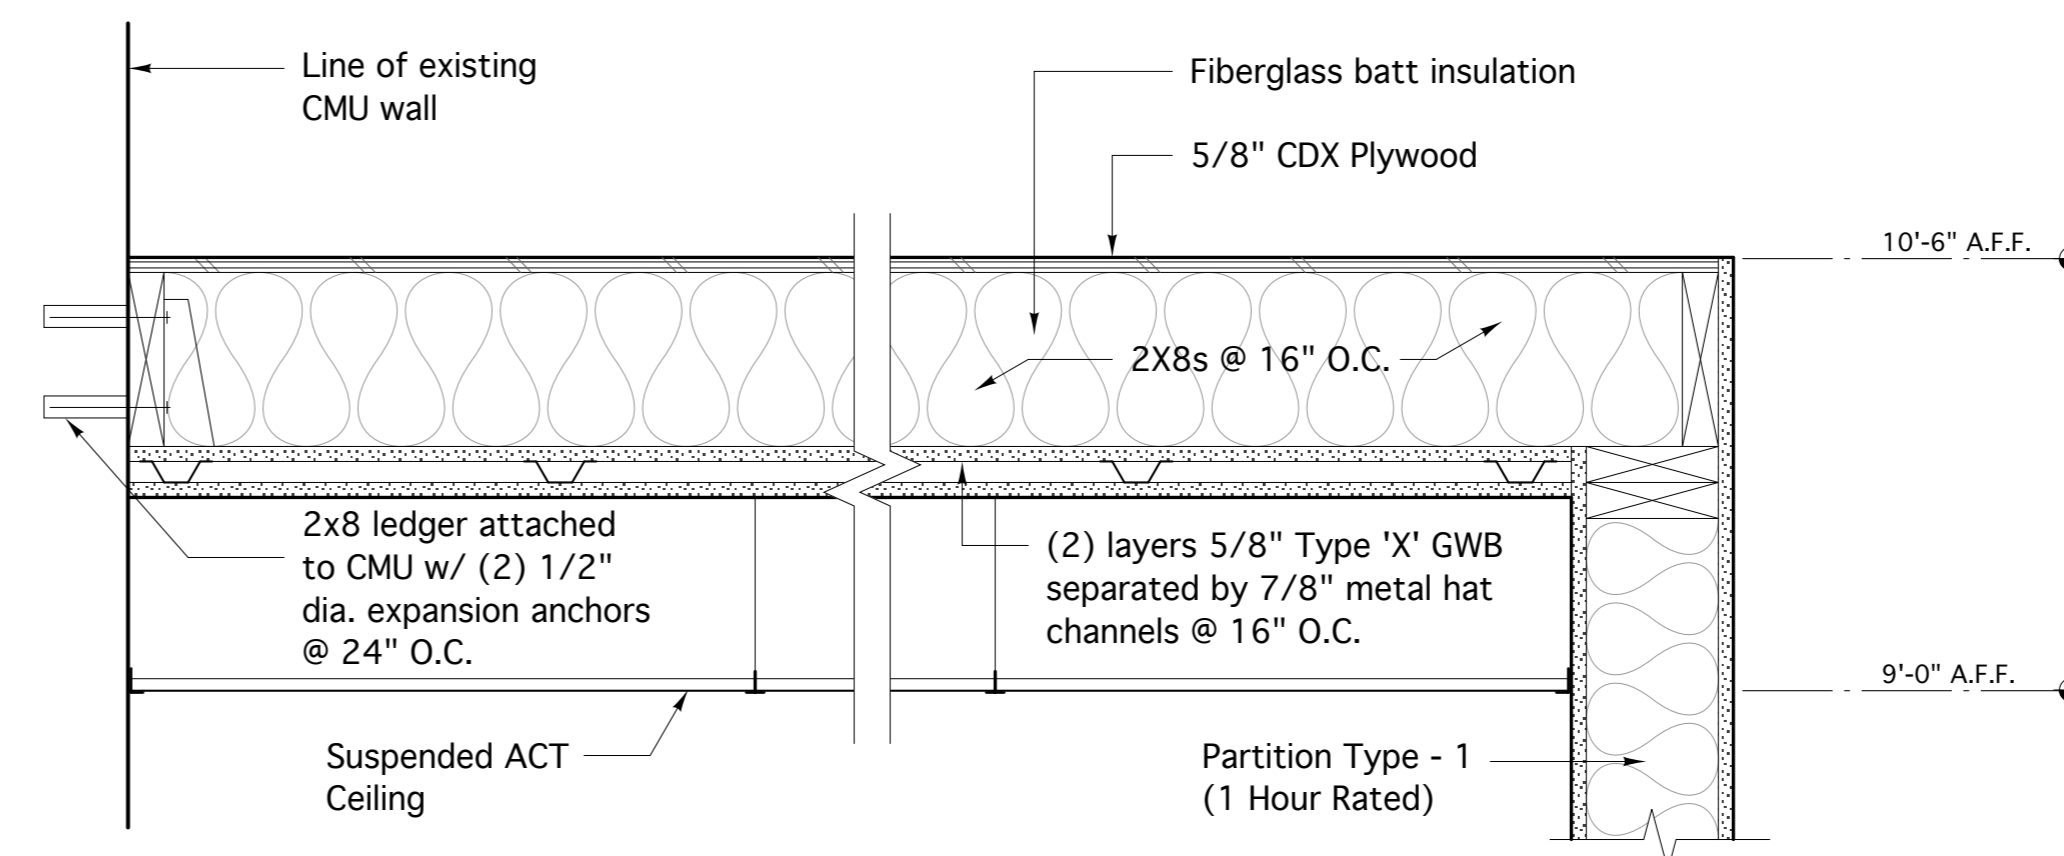

**LEGEND**

- NEW 1 HOUR RATED PARTITION
- EXISTING 1 HOUR RATED PARTITION

**DETAIL SECTION 'A' - 1 HOUR RATED CEILING ASSEMBLY**  
Scale: 1 1/2" = 1'-0"