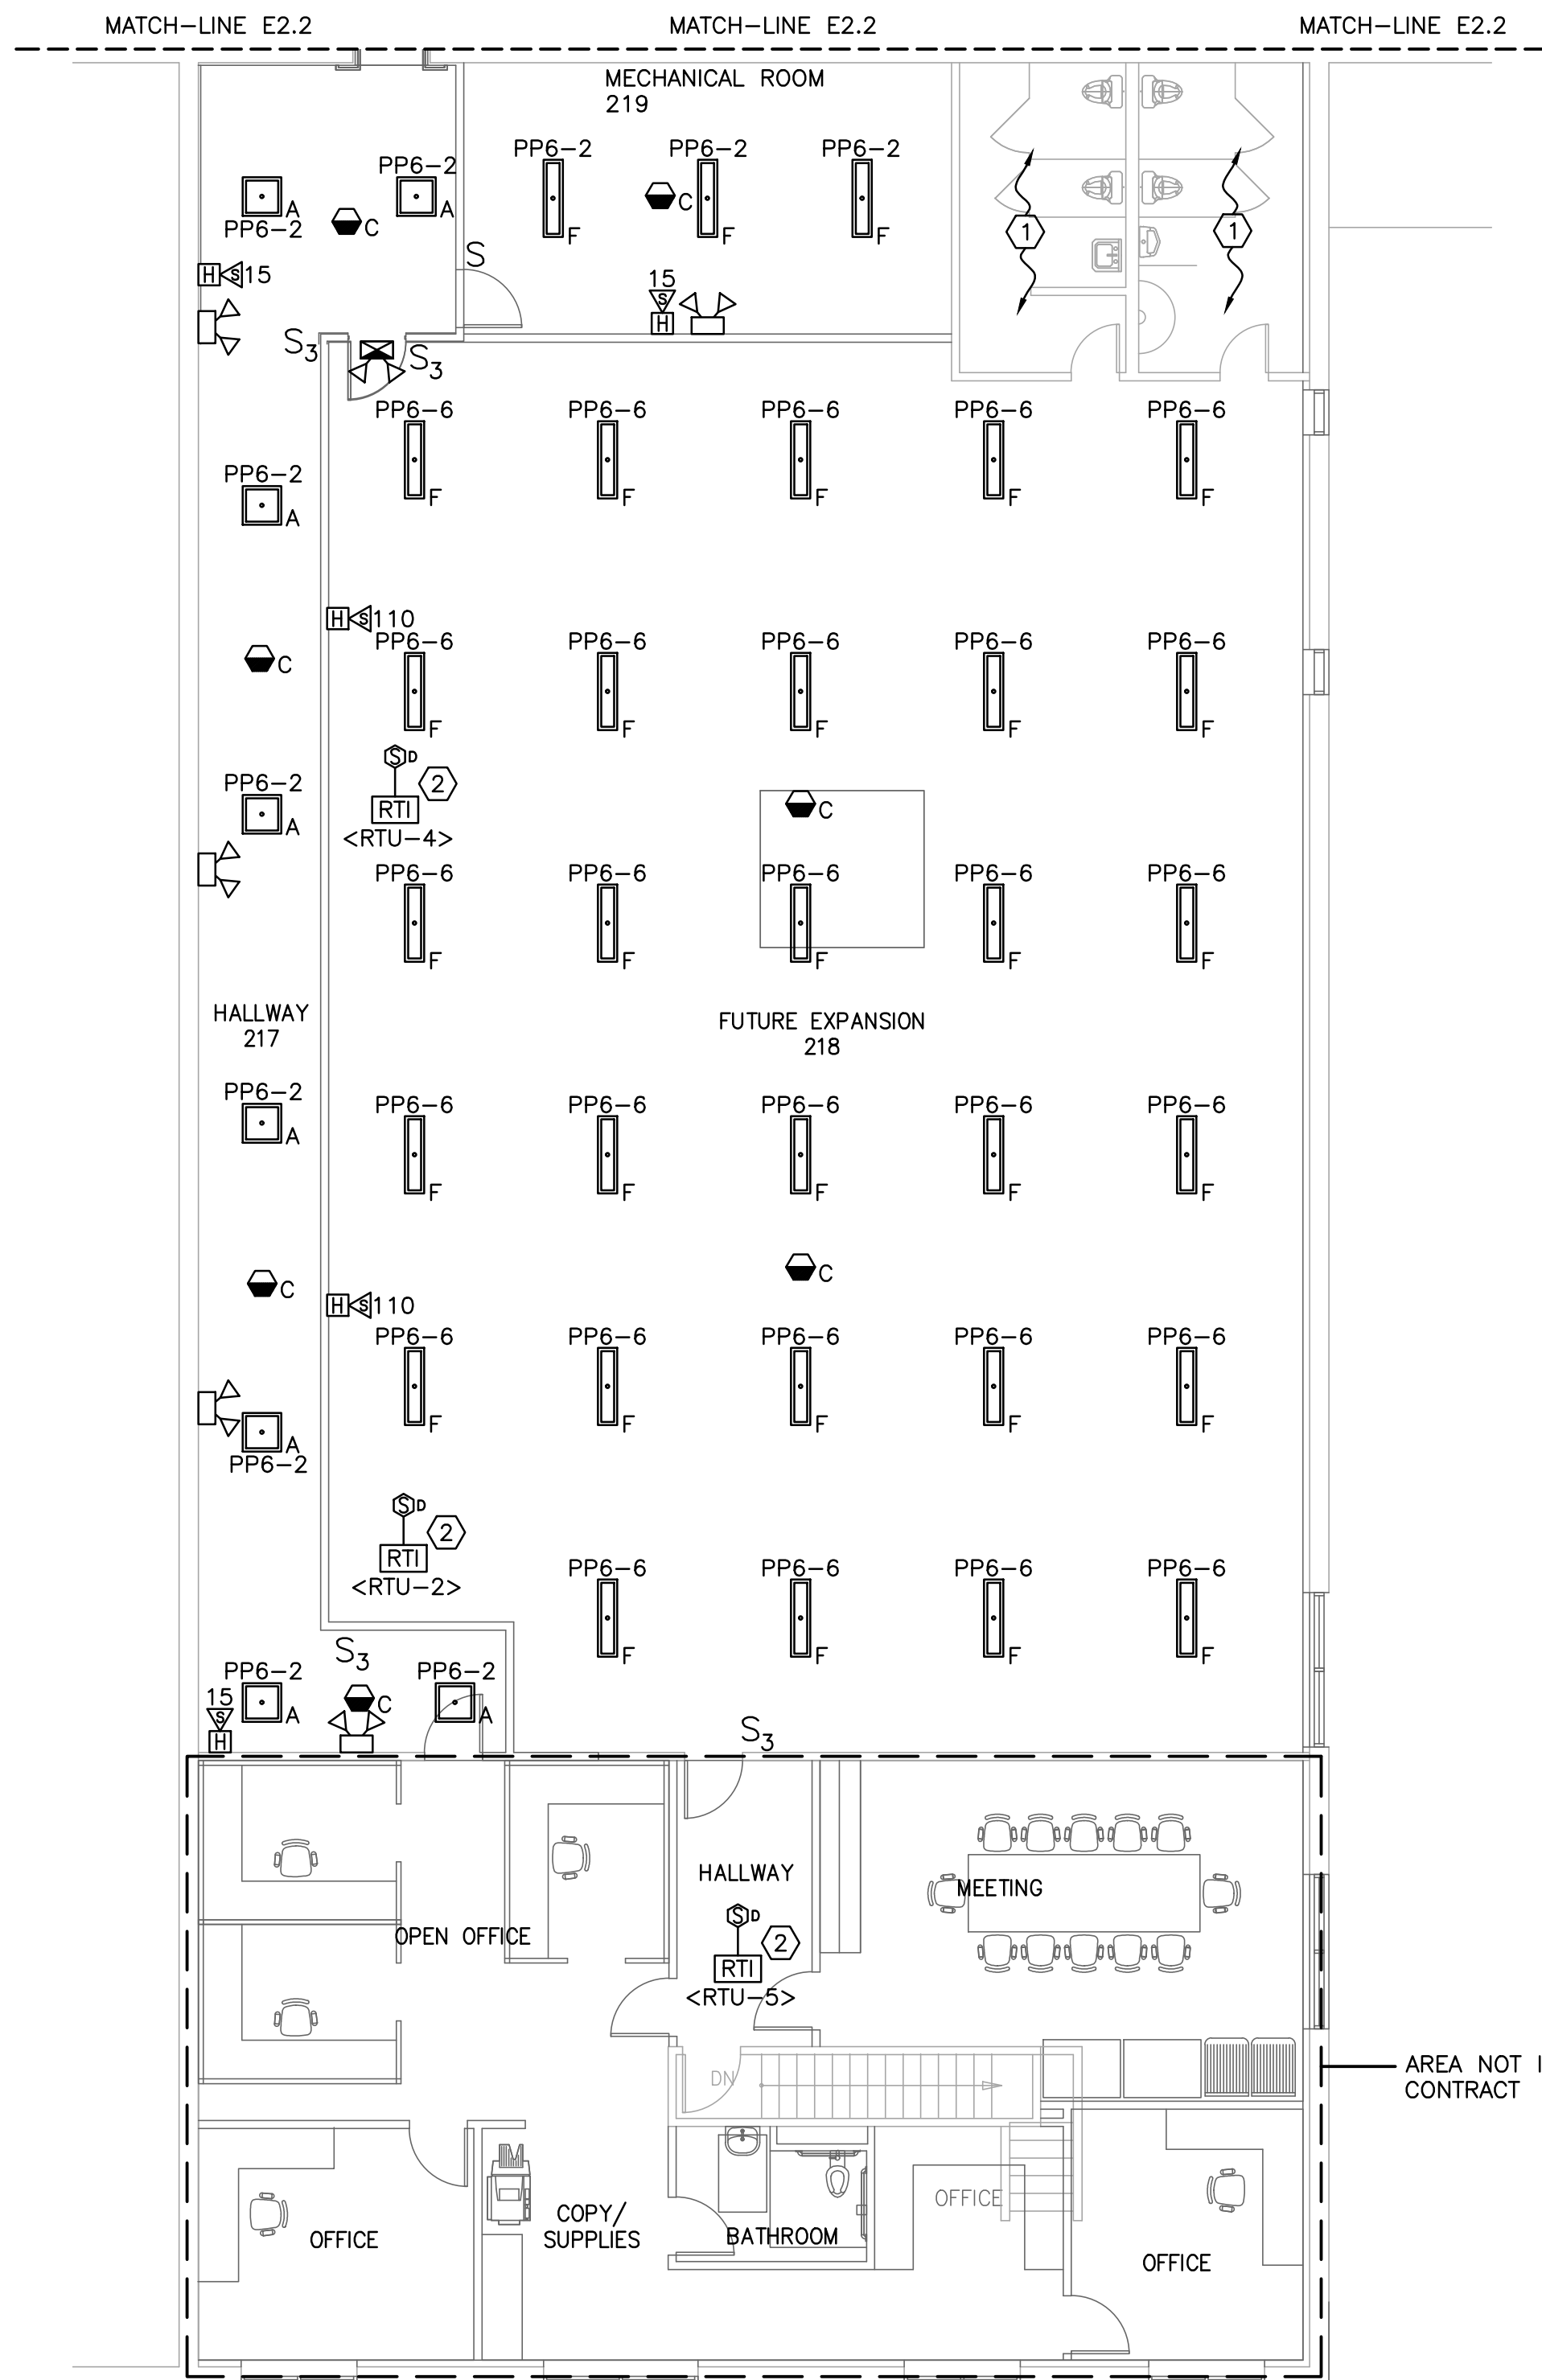

E2.3

March 12, 2018

NOTES:

1. SEE E0.0 FOR LEGEND, ABBREVIATIONS AND GENERAL NOTES.

KEYED NOTES:

- ① LIGHTING AND SWITCHING EXISTING TO REMAIN.
- ② MOUNT REMOTE TEST INDICATOR AT FIRE ALARM CONTROL PANEL.
- ③ CITY OF PORTLAND IS REQUIRING INSTALLATION OF NEW RADIO-BASED TELEMETRY EQUIPMENT WHEN ALTERATIONS/UPGRADES ARE MADE TO FIRE ALARM PANELS. COORDINATE EQUIPMENT WITH PORTLAND FIRE DEPT. TO BE FURNISHED AND INSTALLED BY CONTRACTOR.
- ④ ELEVATOR AND ELEVATOR MACHINE ROOM ARE ADD ALTERNATE.