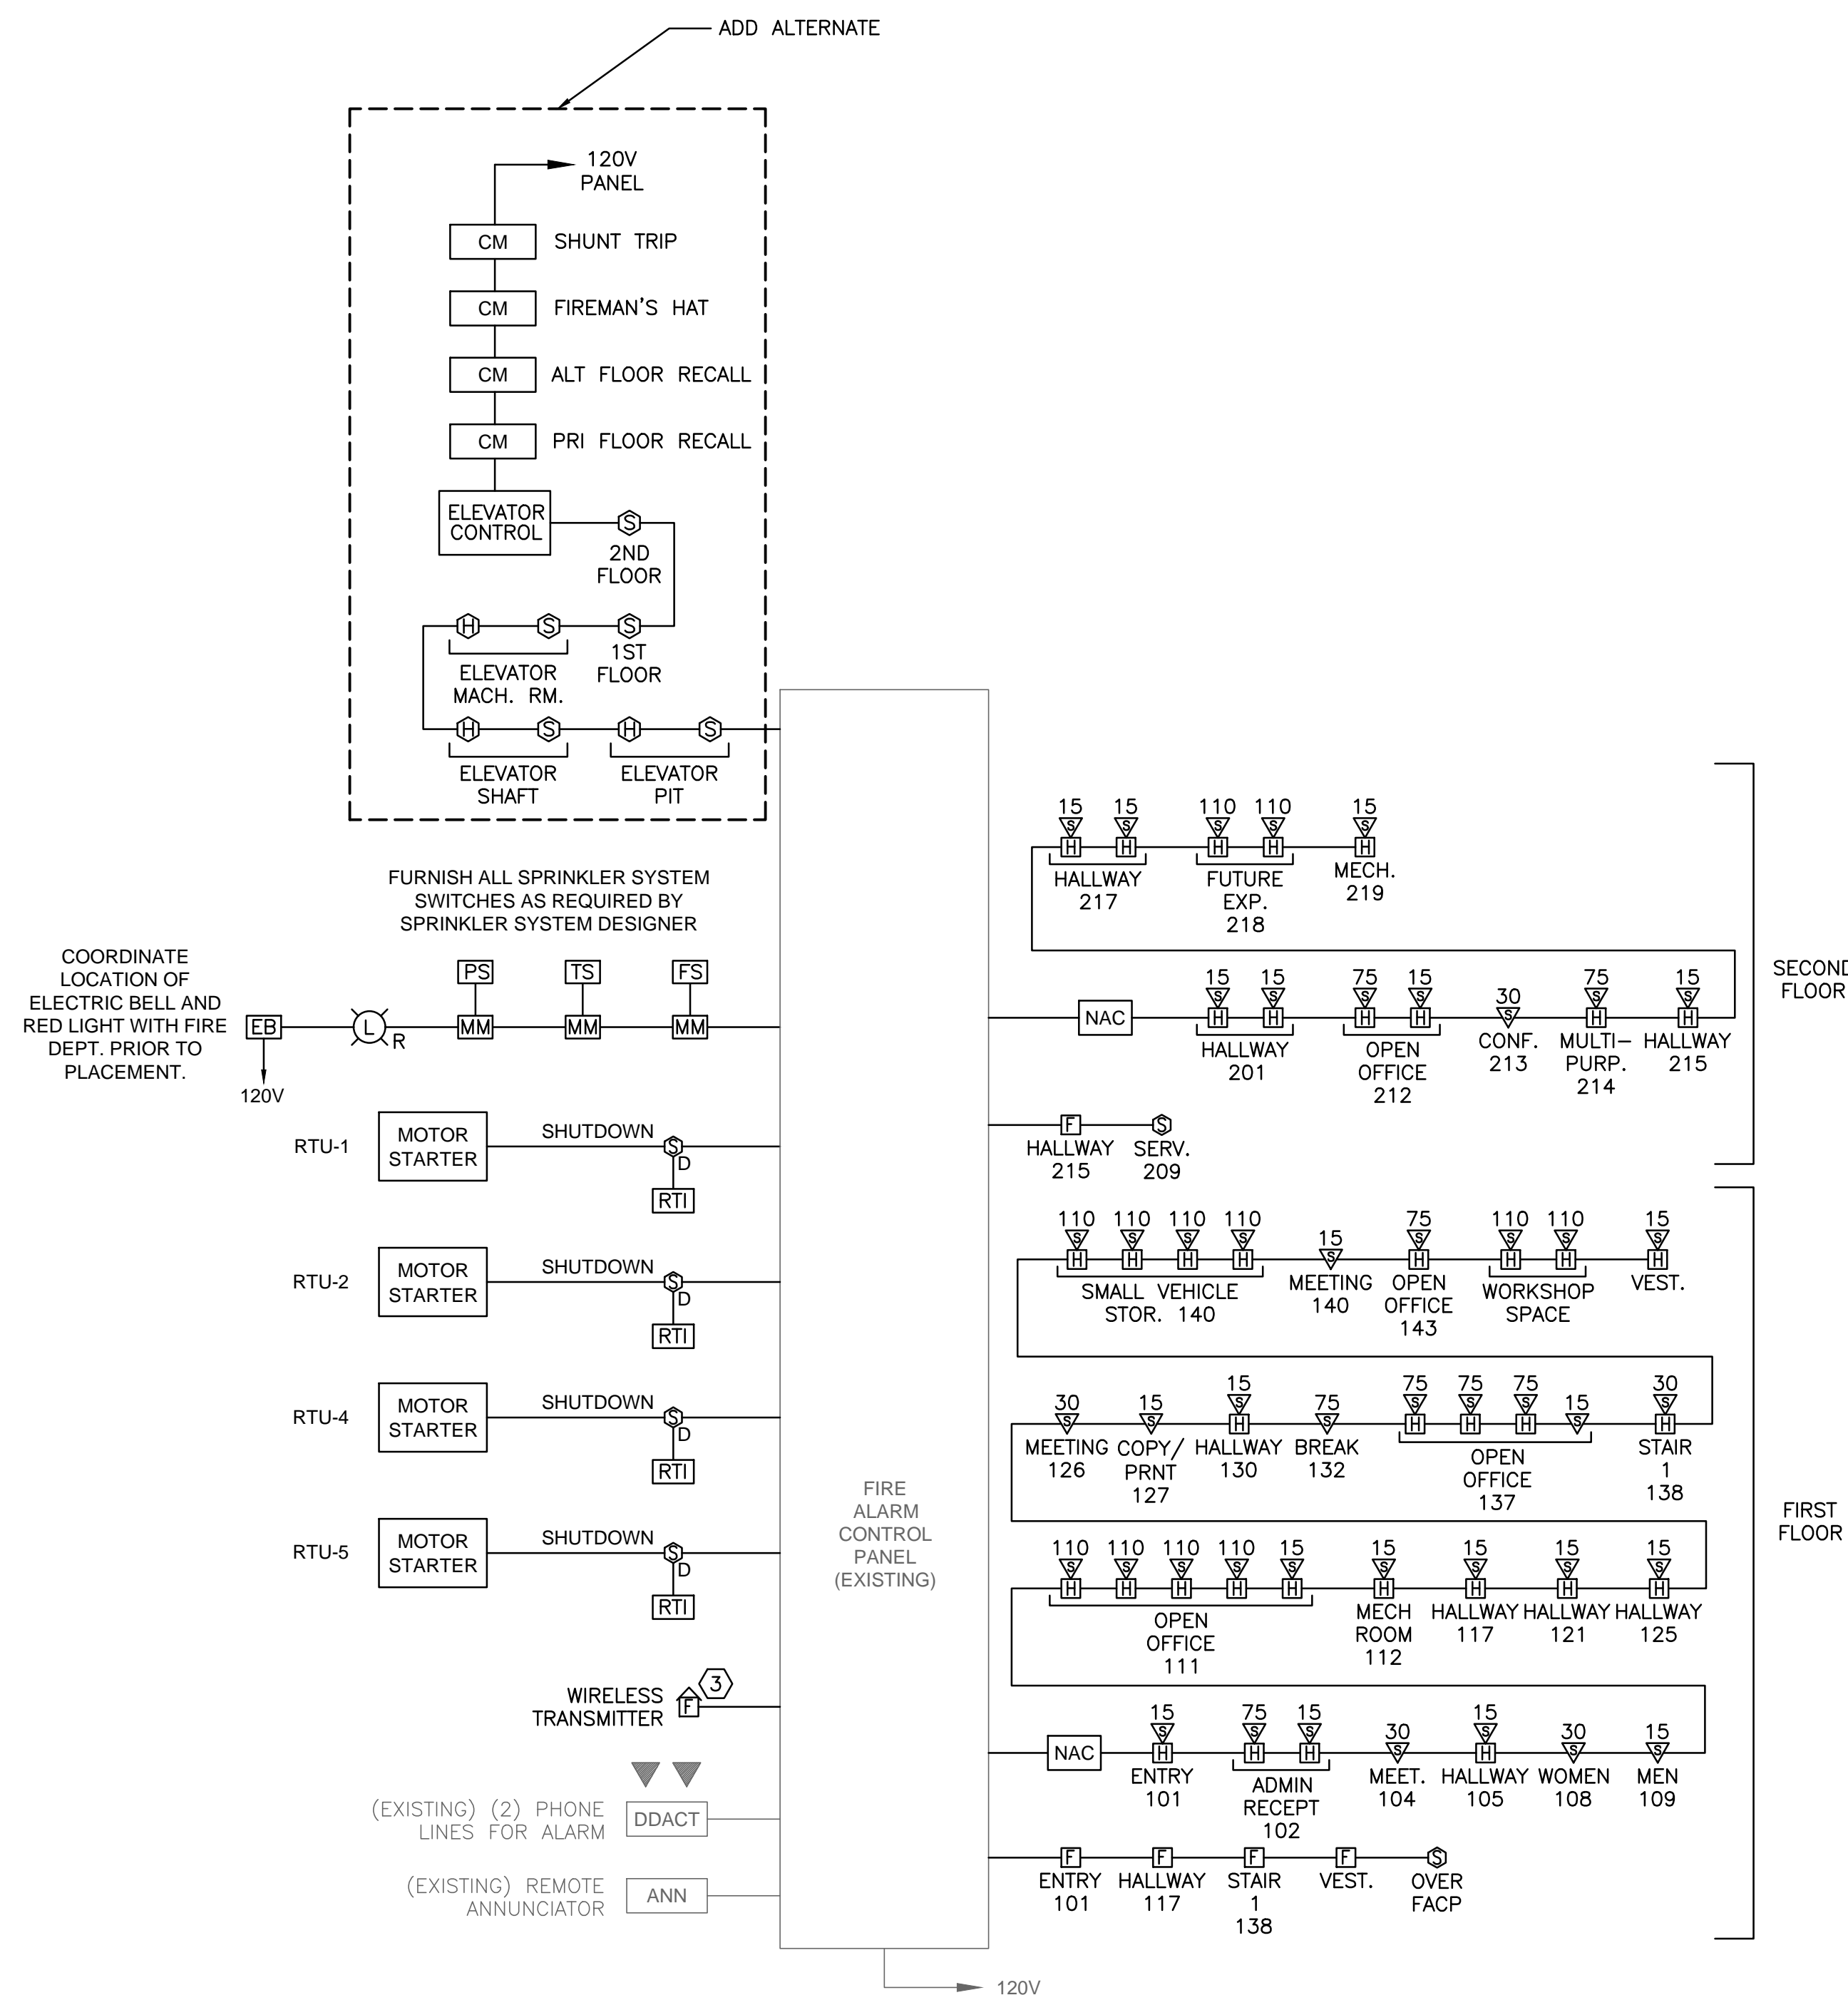

3 FIRE ALARM RISER DIAGRAM

SCALE: NOT TO SCALE