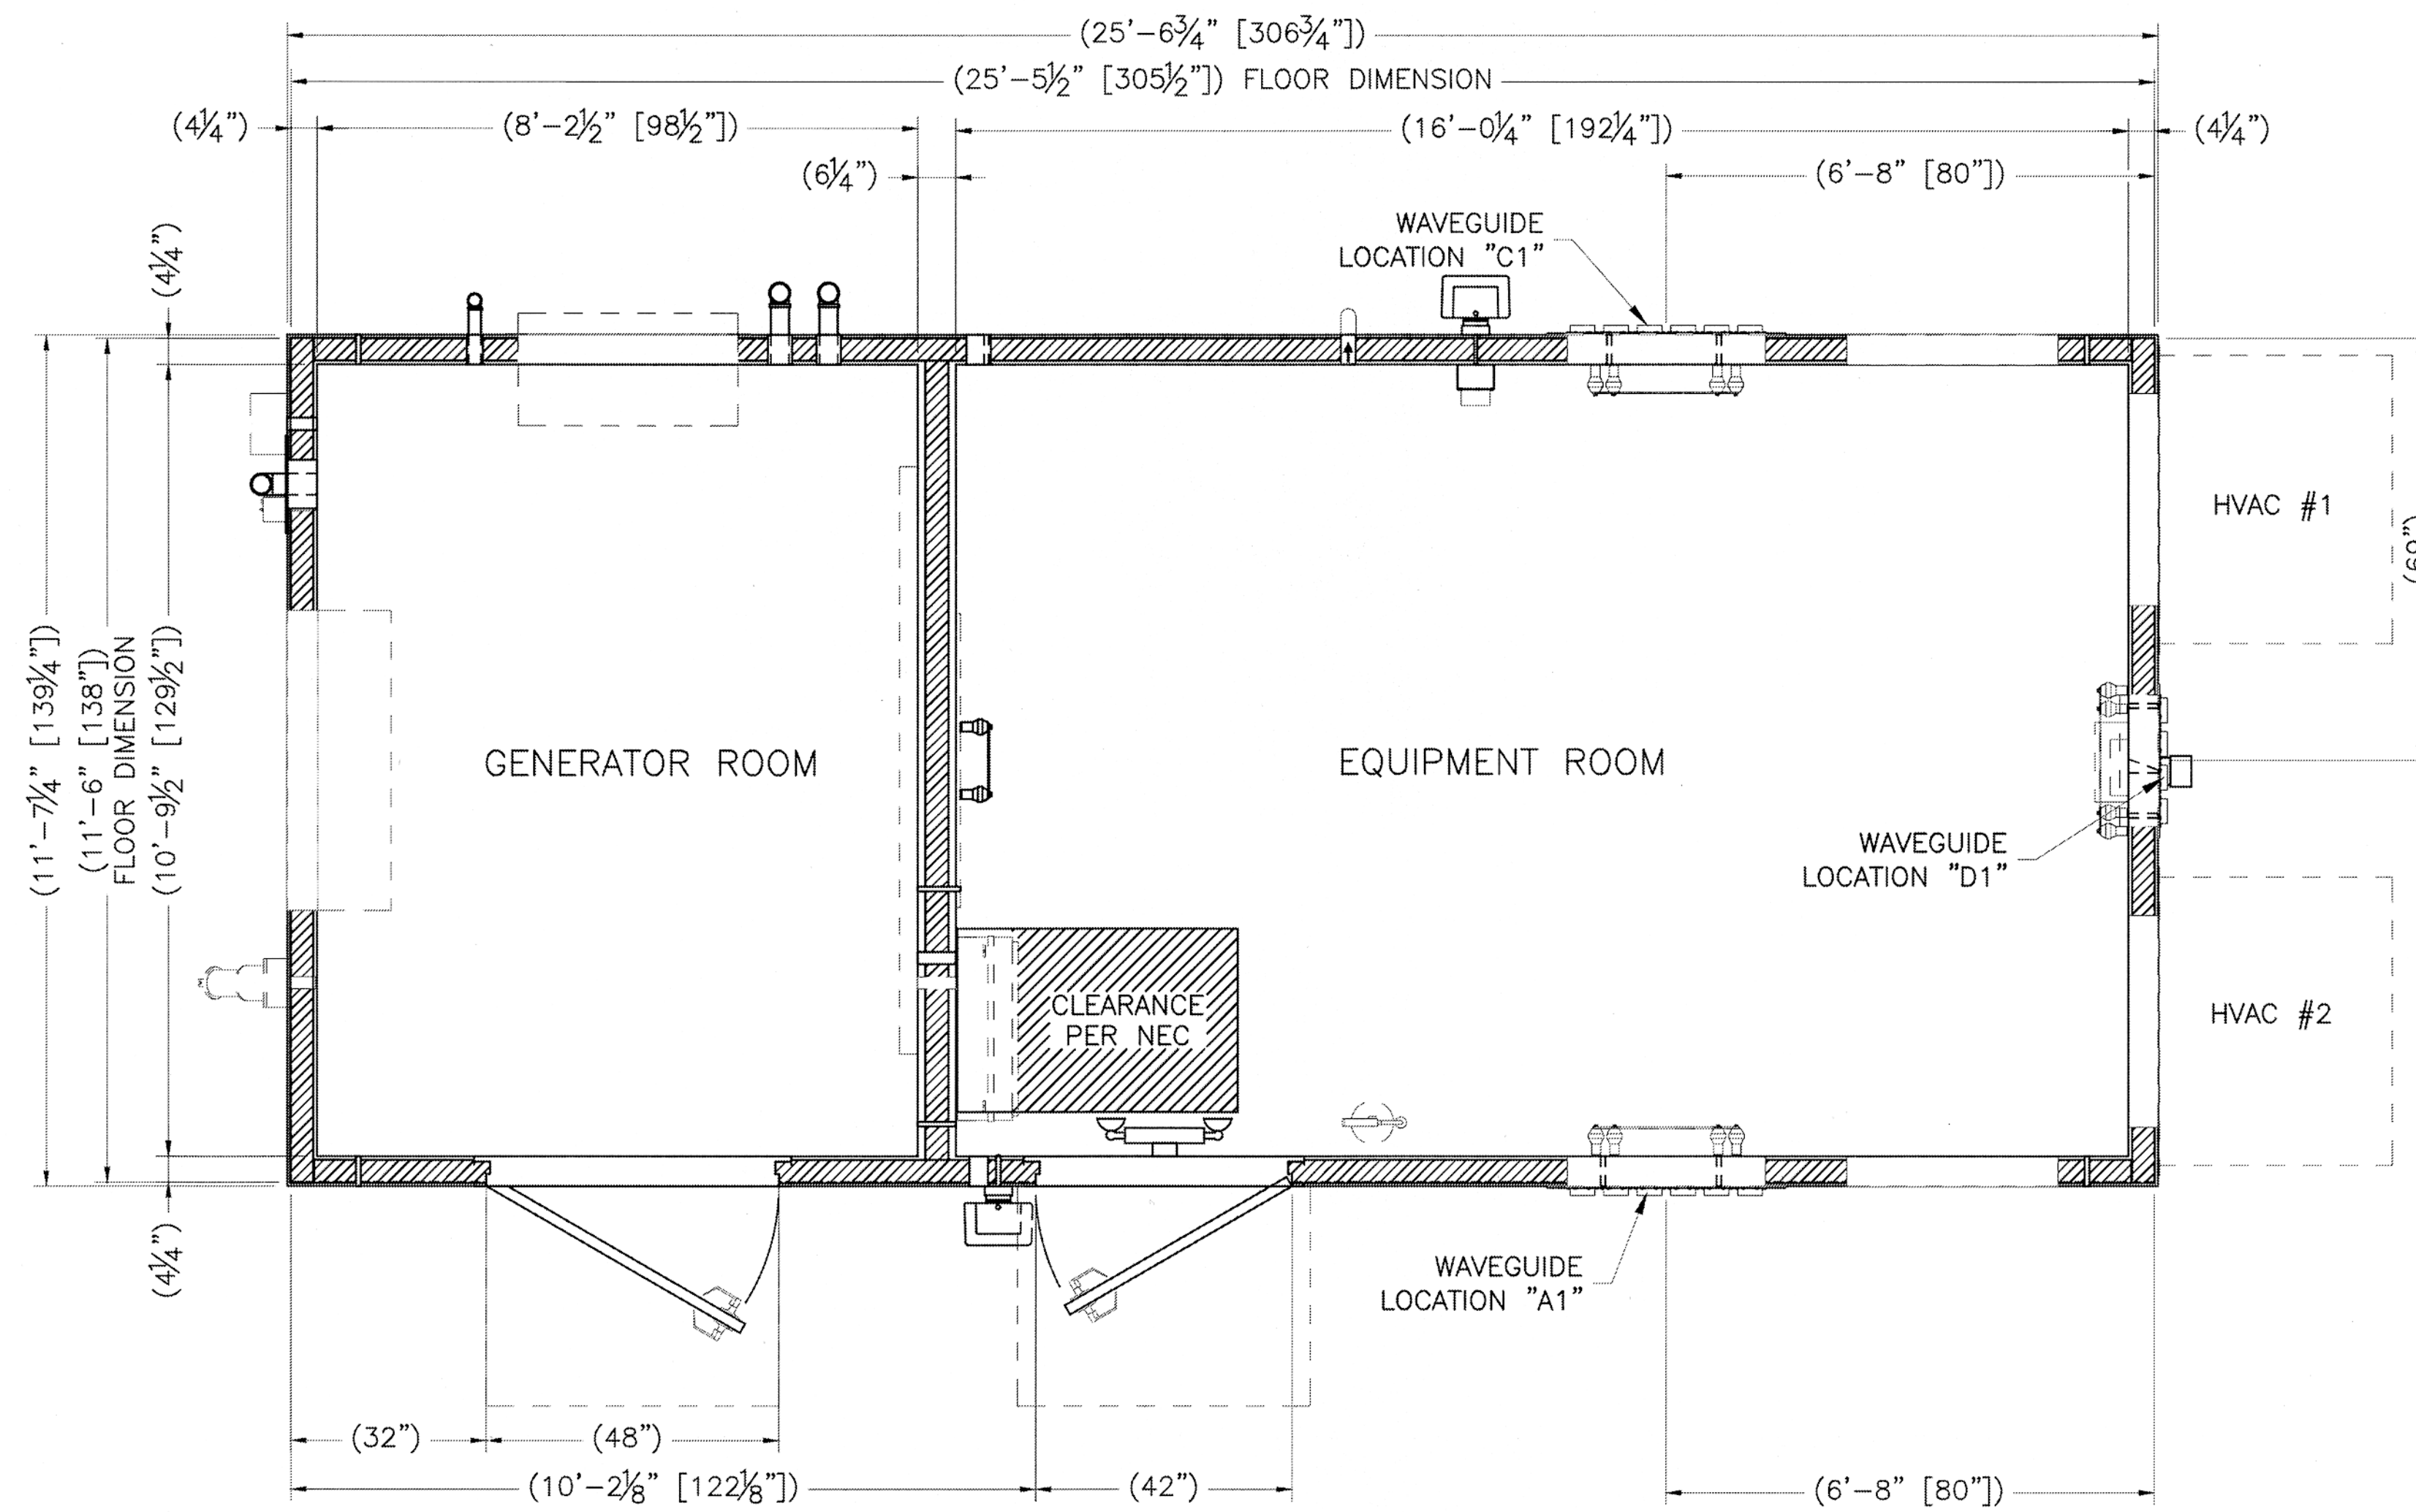

PROJECT COORDINATION BY:

SURVEYOR

PROJECT NO: 3618148351

DRAWN BY: CBM

RELEASED BY: MSD

SUBMITTALS

5/2/14 ISSUED FOR CONSTRUCTION

PORTLAND 5
 20130930169

52 CANCO ROAD
 PORTLAND, ME 04103

SHEET TITLE

SHELTER FLOOR PLAN

SHEET NUMBER

D-3

FLOOR PLAN
 296.63 SQ. FT. EXTERIOR AREA
 172.89 SQ. FT. EQUIPMENT ROOM
 88.58 SQ. FT. GENERATOR ROOM