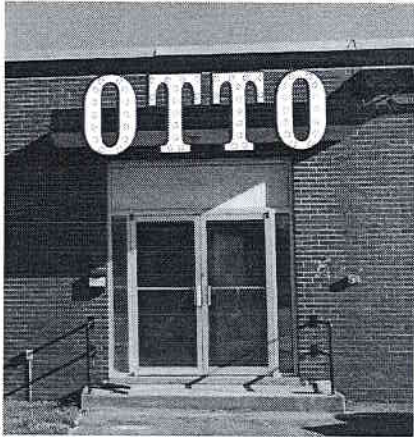

OTTO: 250 Read Street, Marquee Sign mounting

Letters:
black sides, white interior

TOP VIEW