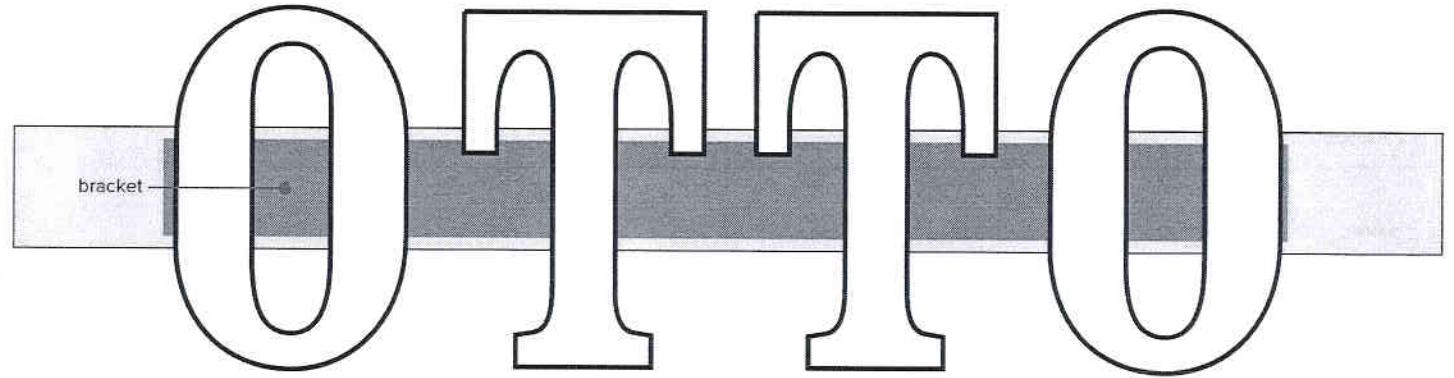

OTTO: 250 Read Street, Marquee Sign mounting

Letters:
black sides, white interior

TOP VIEW