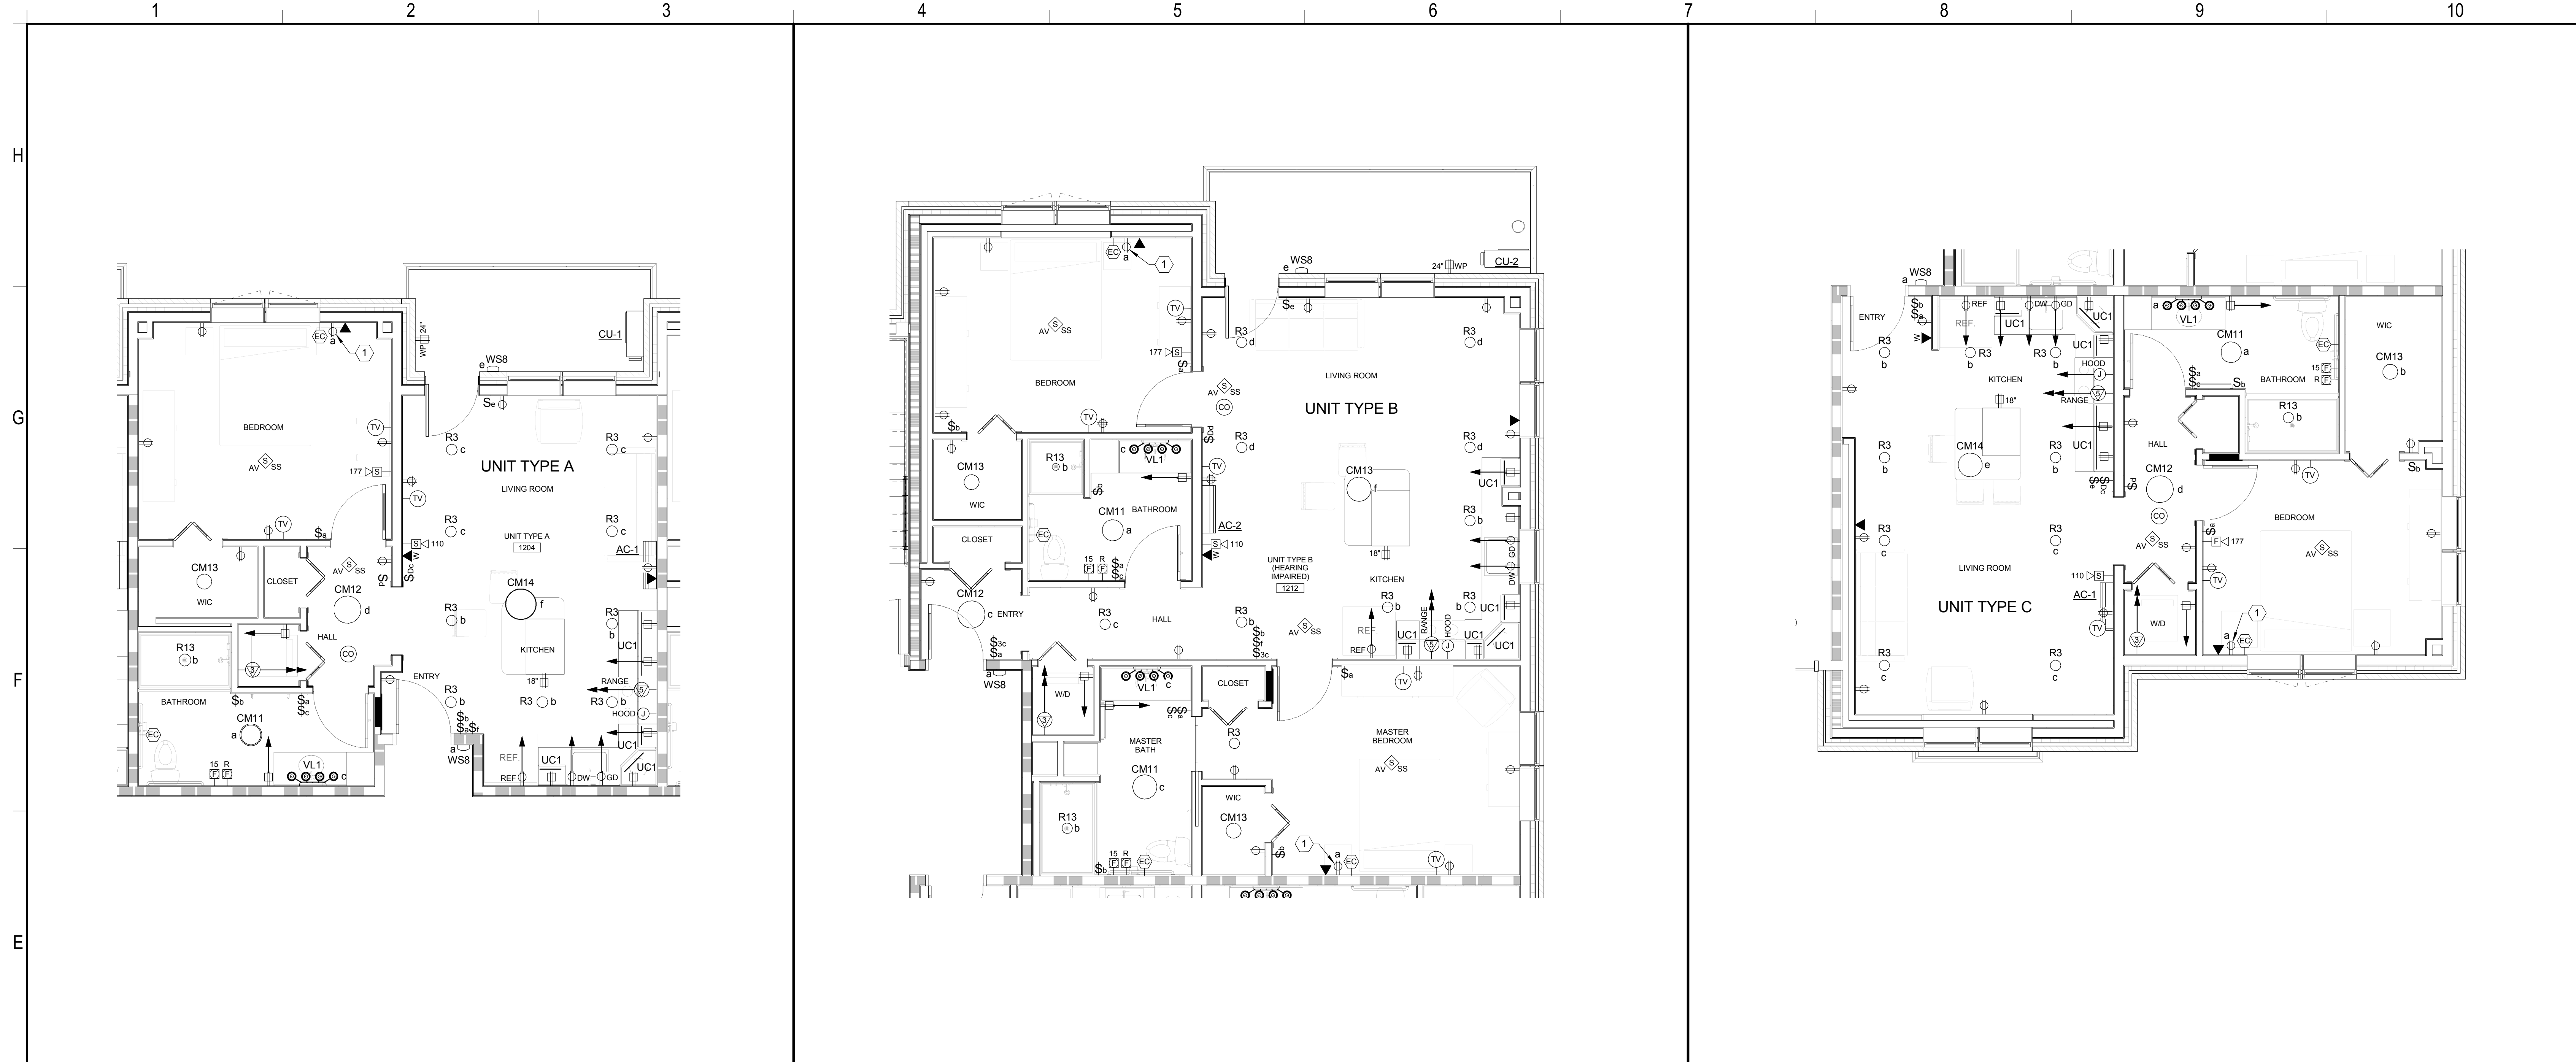

NO.	DESCRIPTION	DATE
1	Addendum No 2	2015-06-25

CONTENT:	
ENLARGED PLANS	
DRAWN BY:	Author
PROJECT NO.:	-
DATE:	06/05/2015
REVISED:	
SCALE:	AS NOTED
E4.1	
Project Phase	
100% CONSTRUCTION DOCUMENTS	
COPYRIGHT © 2014 BY LAVALLEE BRENSINGER PROFESSIONAL ASSOCIATION. ALL RIGHTS RESERVED. NO REPRODUCTION WITHOUT PERMISSION.	

E1	TYPICAL UNIT TYPE A	E4	TYPICAL UNIT TYPE B	E7	TYPICAL UNIT TYPE C

1/4" = 1'-0"