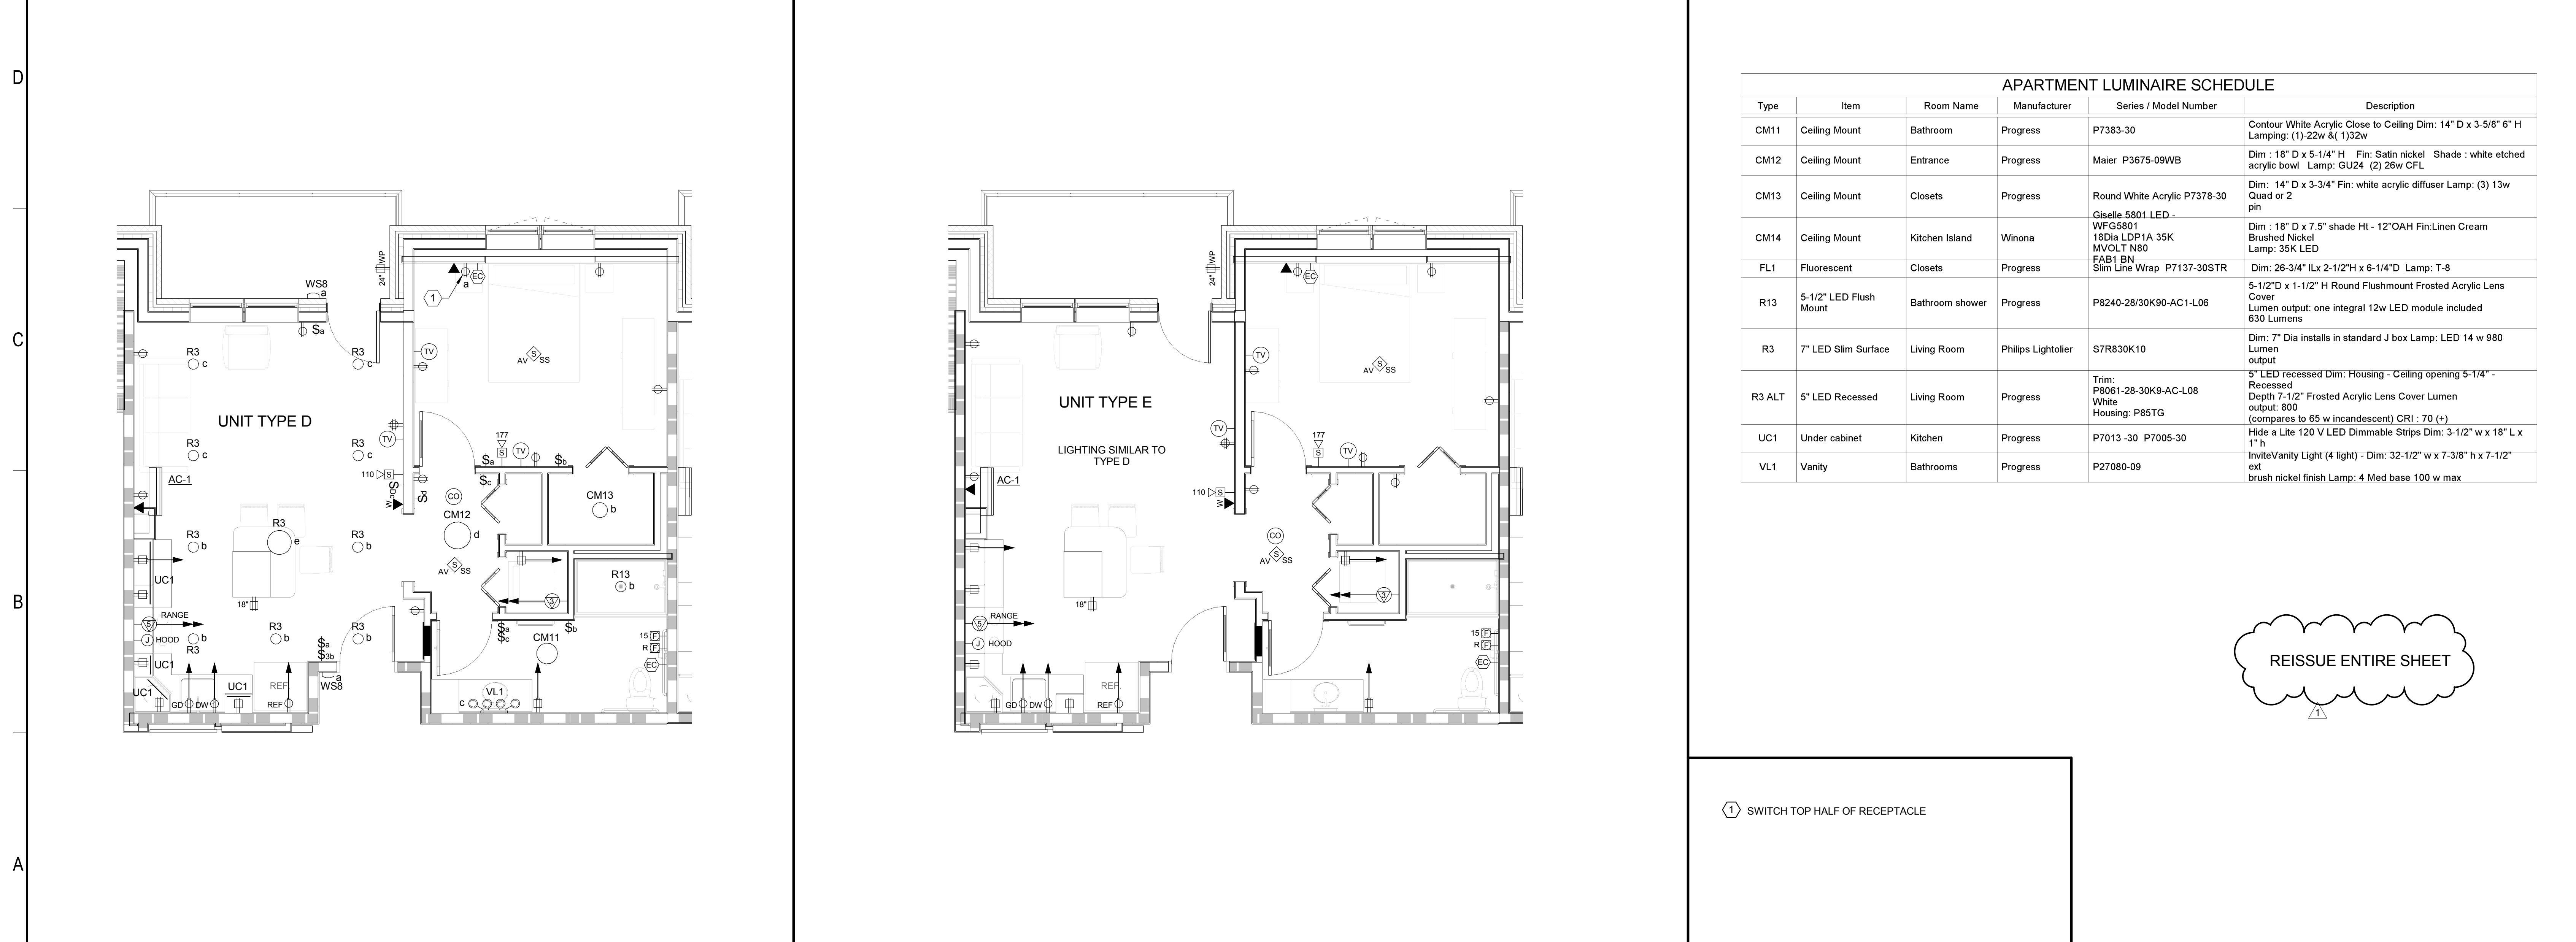

A1	TYPICAL UNIT TYPE D	A5	TYPICAL UNIT TYPE E	A7	KEY NOTES

1/4" = 1'-0"

APARTMENT LUMINAIRE SCHEDULE					
Type	Item	Room Name	Manufacturer	Series / Model Number	Description
CM11	Ceiling Mount	Bathroom	Progress	P7383-30	Contour White Acrylic Close to Ceiling Dim: 14" D x 3-5/8" 6" H Lamping: (1)-22w & (1)32w
CM12	Ceiling Mount	Entrance	Progress	Maier P3675-09WB	Dim: 18" D x 5-1/4" H Fin: Satin nickel Shade: white etched acrylic bowl Lamp: GU24 (2) 26w CFL
CM13	Ceiling Mount	Closets	Progress	Round White Acrylic P7378-30	Dim: 14" D x 3-3/4" Fin: white acrylic diffuser Lamp: (3) 13w Quad or 2 pin
CM14	Ceiling Mount	Kitchen Island	Winona	Giselle 5801 LED - WFG5801 18Dia LDP1A 35K MVOLT N80 FAB1 BN Slim Line Wrap P7137-30STR	Dim: 18" D x 7.5" shade Ht - 12" OAH Fin: Linen Cream Brushed Nickel Lamp: 35K LED
FL1	Fluorescent	Closets	Progress	P7137-30STR	Dim: 26-3/4" L x 2-1/2" H x 6-1/4" D Lamp: T-8
R13	5-1/2" LED Flush Mount	Bathroom shower	Progress	P8240-28/30K90-AC1-L06	5-1/2" D x 1-1/2" H Round Flushmount Frosted Acrylic Lens Cover Lumen output: one integral 12w LED module included 630 Lumens
R3	7" LED Slim Surface	Living Room	Philips Lightolier	S7R830K10	Dim: 7" Dia installs in standard J box Lamp: LED 14 w 980 Lumen output 5" LED recessed Dim: Housing - Ceiling opening 5-1/4" - Recessed Depth 7-1/2" Frosted Acrylic Lens Cover Lumen output: 800 (compares to 65 w incandescent) CRI: 70 (+) InviteVanity Light (4 light) - Dim: 32-1/2" w x 7-3/8" h x 7-1/2" ext brush nickel finish Lamp: 4 Med base 100 w max
R3 ALT	5" LED Recessed	Living Room	Progress	Trim: P8061-28-30K9-AC-L08 White Housing: P85TG	5" LED recessed Dim: Housing - Ceiling opening 5-1/4" - Recessed Depth 7-1/2" Frosted Acrylic Lens Cover Lumen output: 800 (compares to 65 w incandescent) CRI: 70 (+) InviteVanity Light (4 light) - Dim: 32-1/2" w x 7-3/8" h x 7-1/2" ext brush nickel finish Lamp: 4 Med base 100 w max
UC1	Under cabinet	Kitchen	Progress	P7013-30 P7005-30	Hide a Lite 120 V LED Dimmable Strips Dim: 3-1/2" w x 18" L x 1" h InviteVanity Light (4 light) - Dim: 32-1/2" w x 7-3/8" h x 7-1/2" ext brush nickel finish Lamp: 4 Med base 100 w max
VL1	Vanity	Bathrooms	Progress	P27080-09	InviteVanity Light (4 light) - Dim: 32-1/2" w x 7-3/8" h x 7-1/2" ext brush nickel finish Lamp: 4 Med base 100 w max

① SWITCH TOP HALF OF RECEPTACLE

REISSUE ENTIRE SHEET