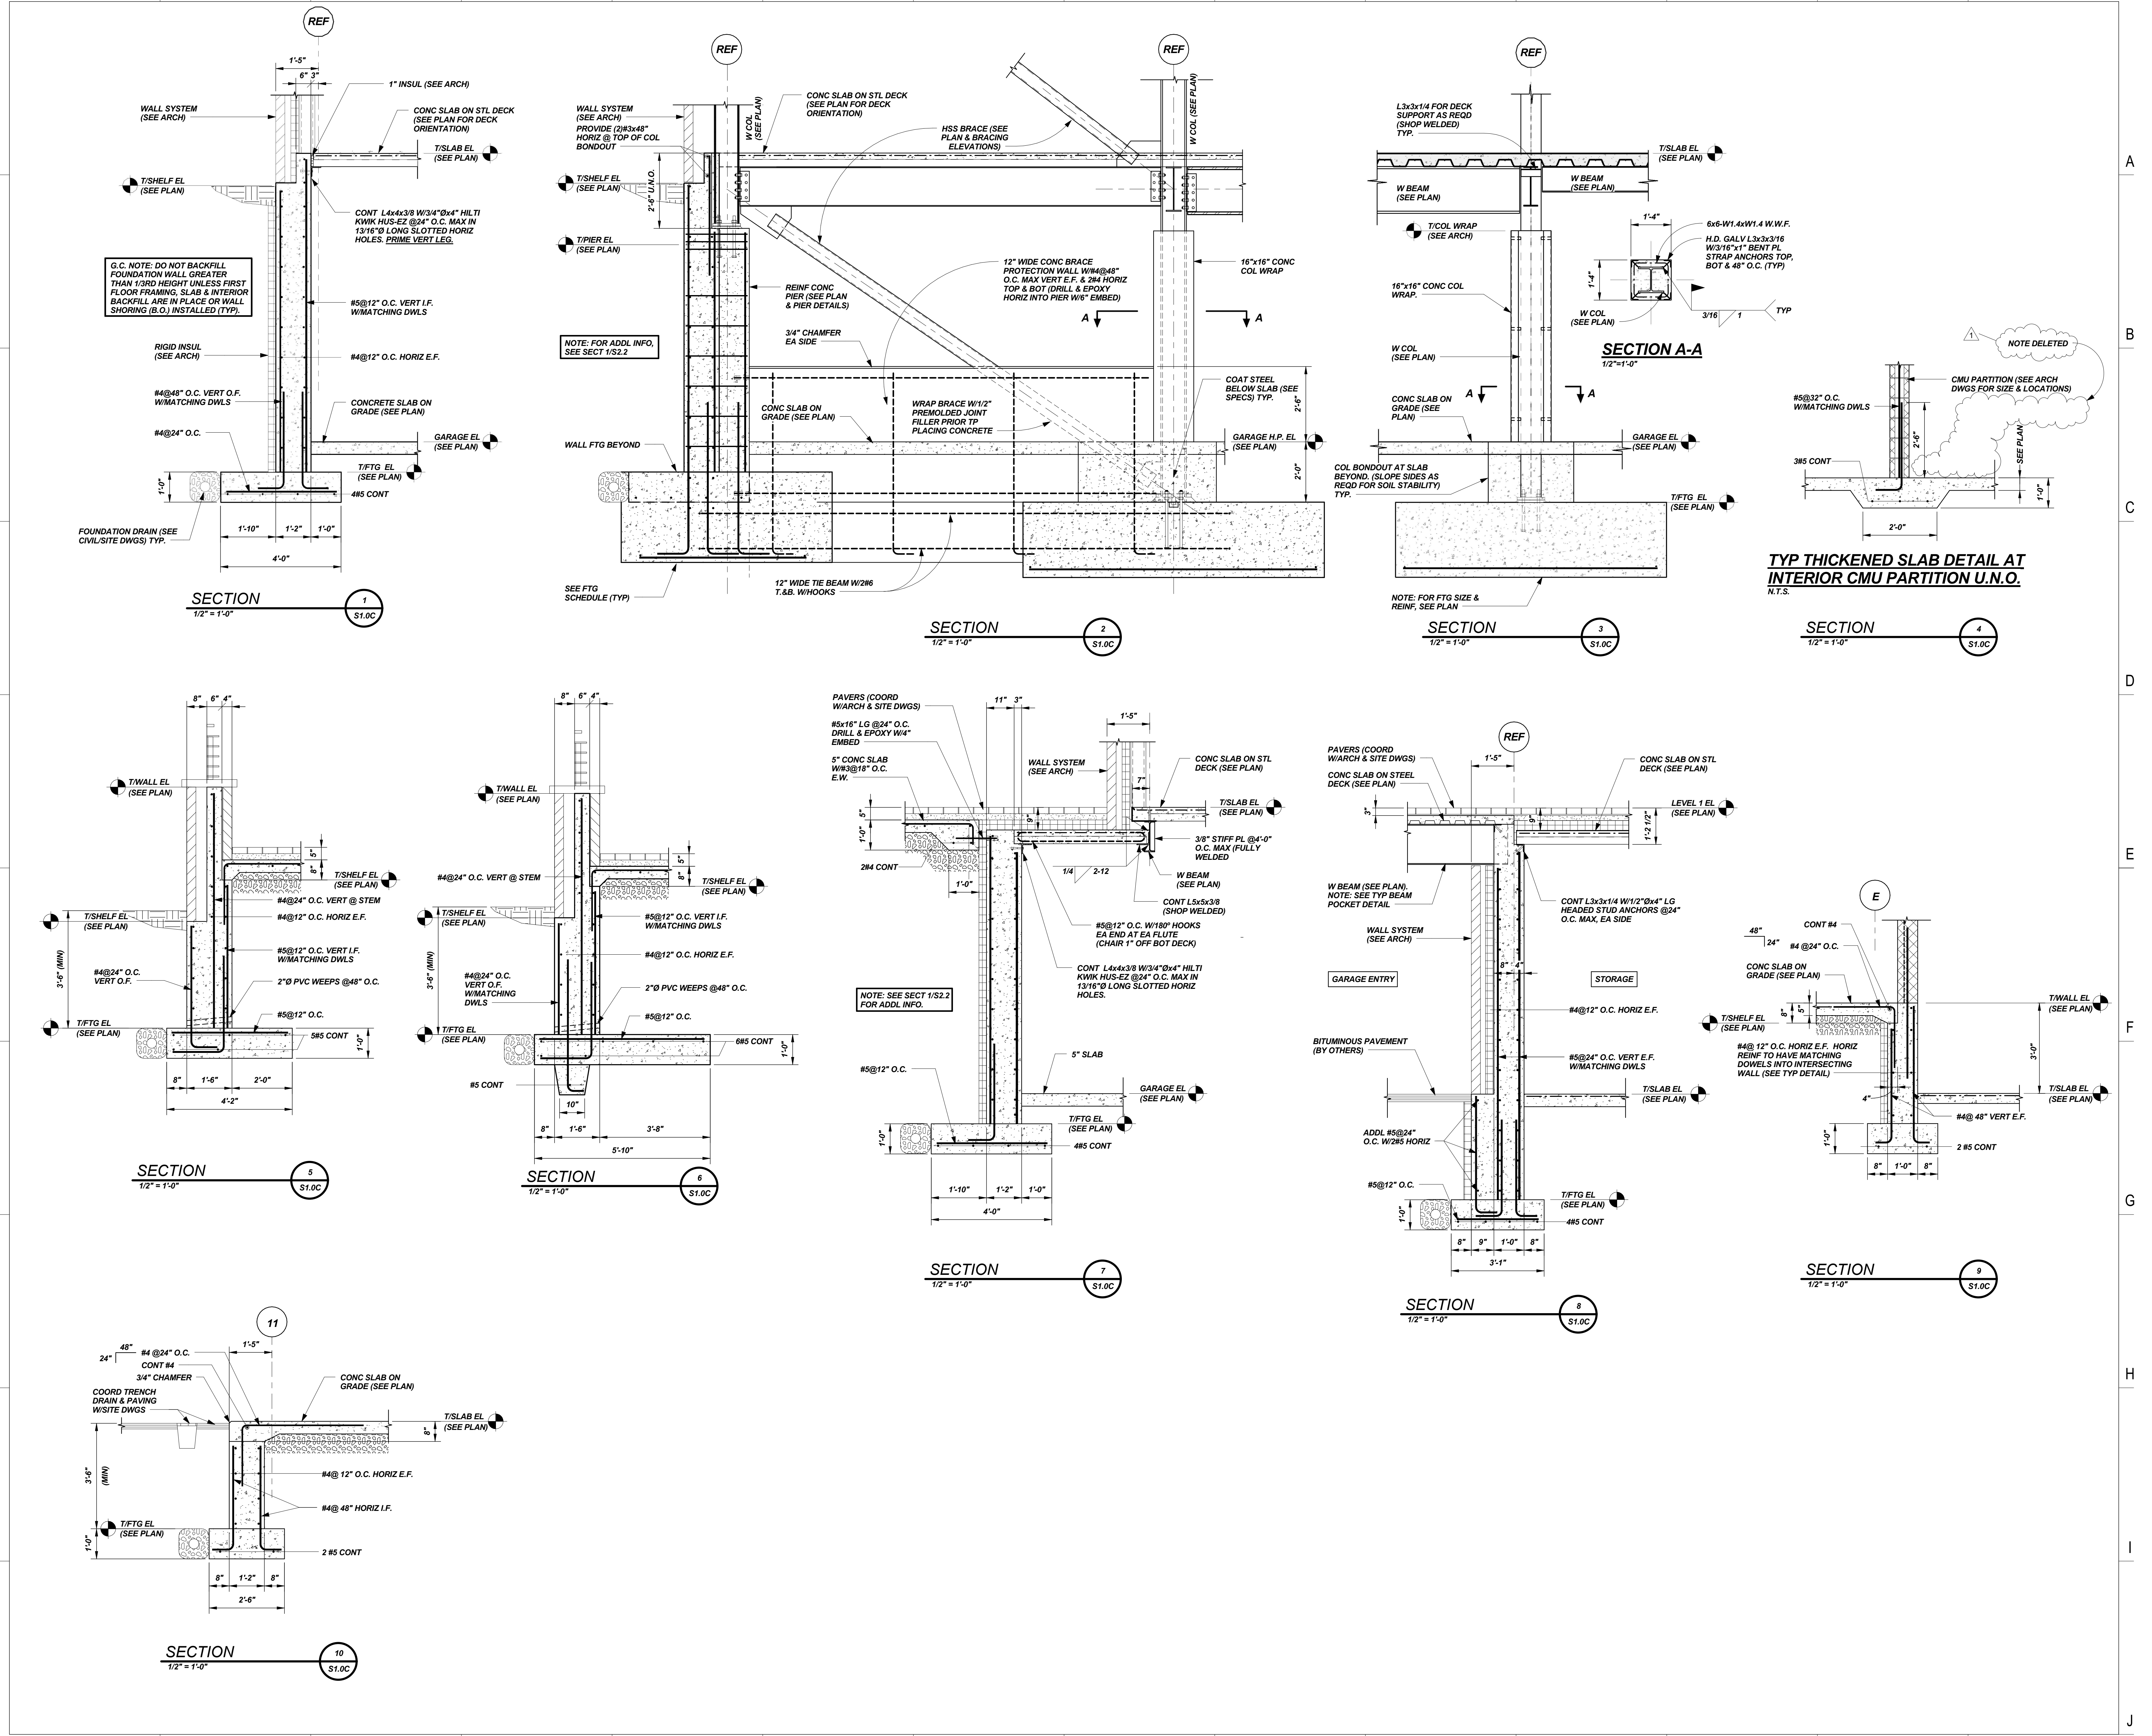

Owner
 The Park Danforth
 77 Stevens Ave, Portland, ME 04103

Owner

The Park Danforth

77 Stevens Ave, Portland, ME 04103

NO.	DESCRIPTION	DATE
1	GENERAL REVISIONS	06-10-15

CONTENT: FOUNDATION SECTIONS & DETAILS	
DRAWN BY:	A.P.P.
PROJECT NO.:	3422
DATE:	05/27/15
REVISED:	
SCALE:	As indicated

S2.2
 Project Phase
 Package 2 - Foundations and Structural Steel
 COPYRIGHT © 2014 BY LAVALLEE|BRENSINGER PROFESSIONAL ASSOCIATION. ALL RIGHTS RESERVED. NO REPRODUCTION WITHOUT PERMISSION.

C:\Users\james\Documents\2015\THE PARK DANFORTH\15 STRUCT CENTRAL_15.mxd
 6/10/2015 8:53:21 AM