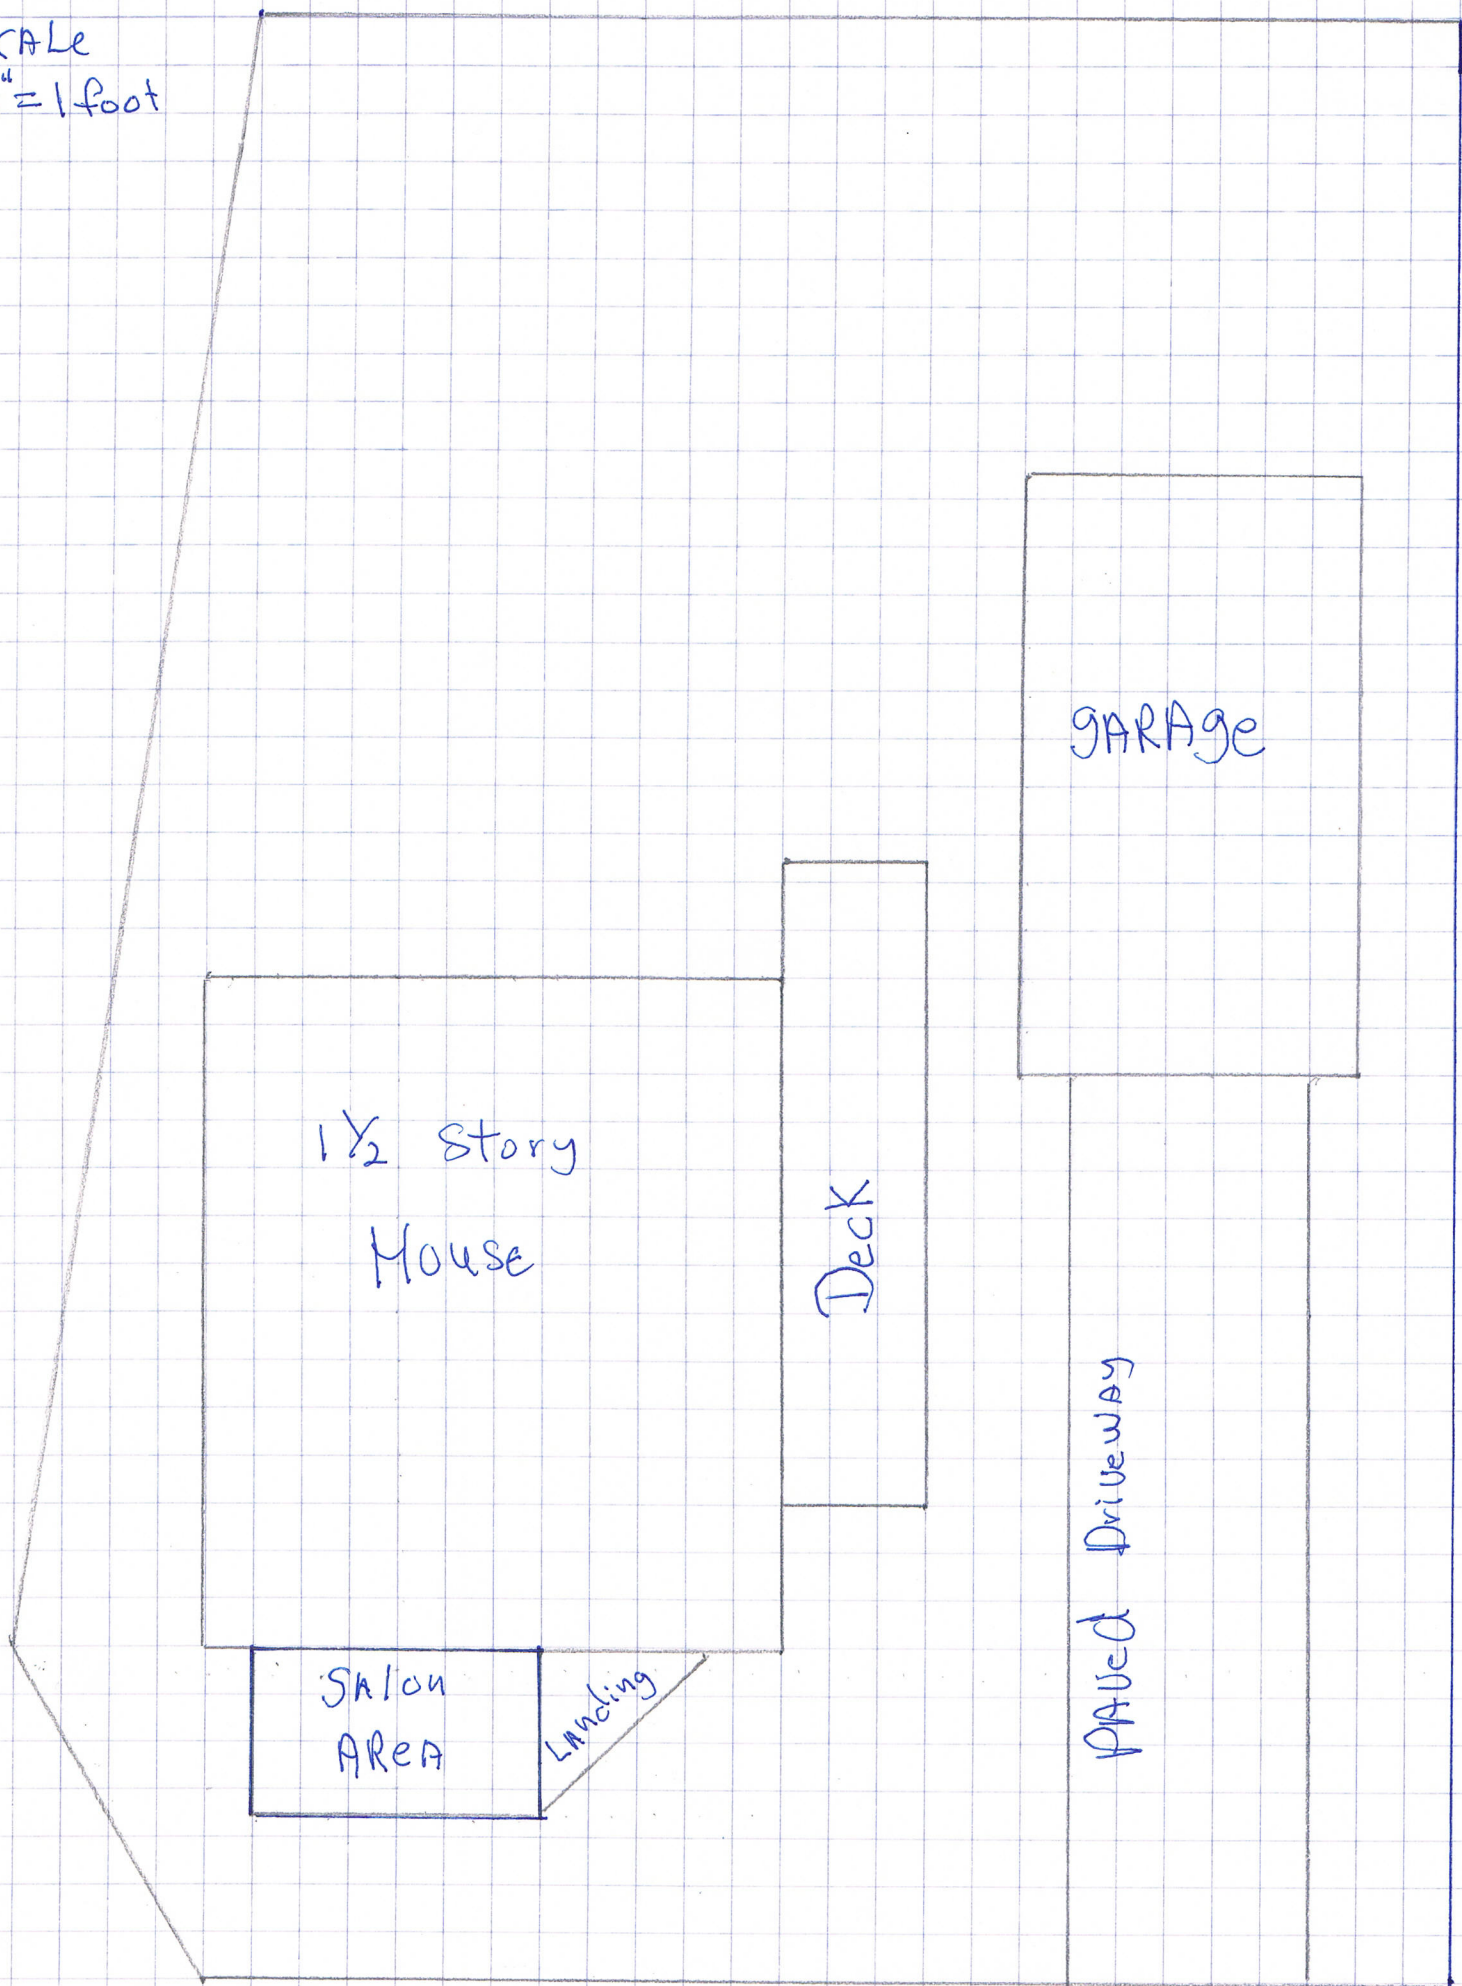

SCALE
1/8" = 1 foot

1 1/2 Story
House

Deck

GARAGE

Salon
AREA

Landing

PAVED Driveway

Side WALK