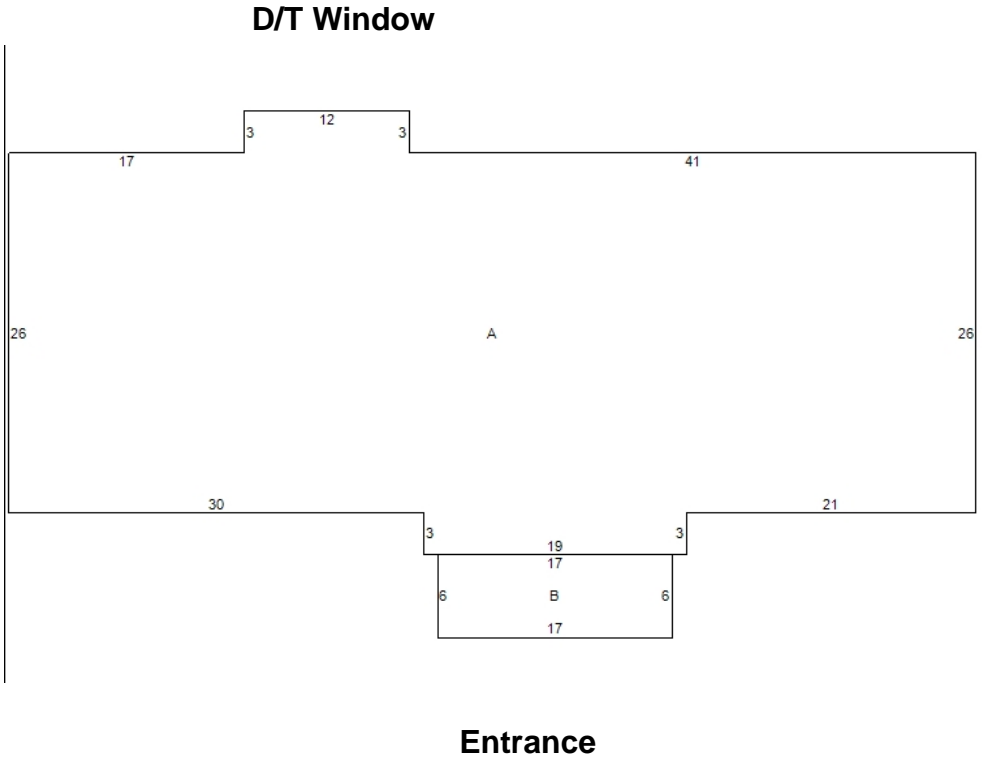

Starbuck's – Building Size

Forest Ave

Client & Location

Starbucks
1080 Forest Ave
Portland ME

Customer Approval Signature

Revisions

Drawing ID

Date
9.15.17