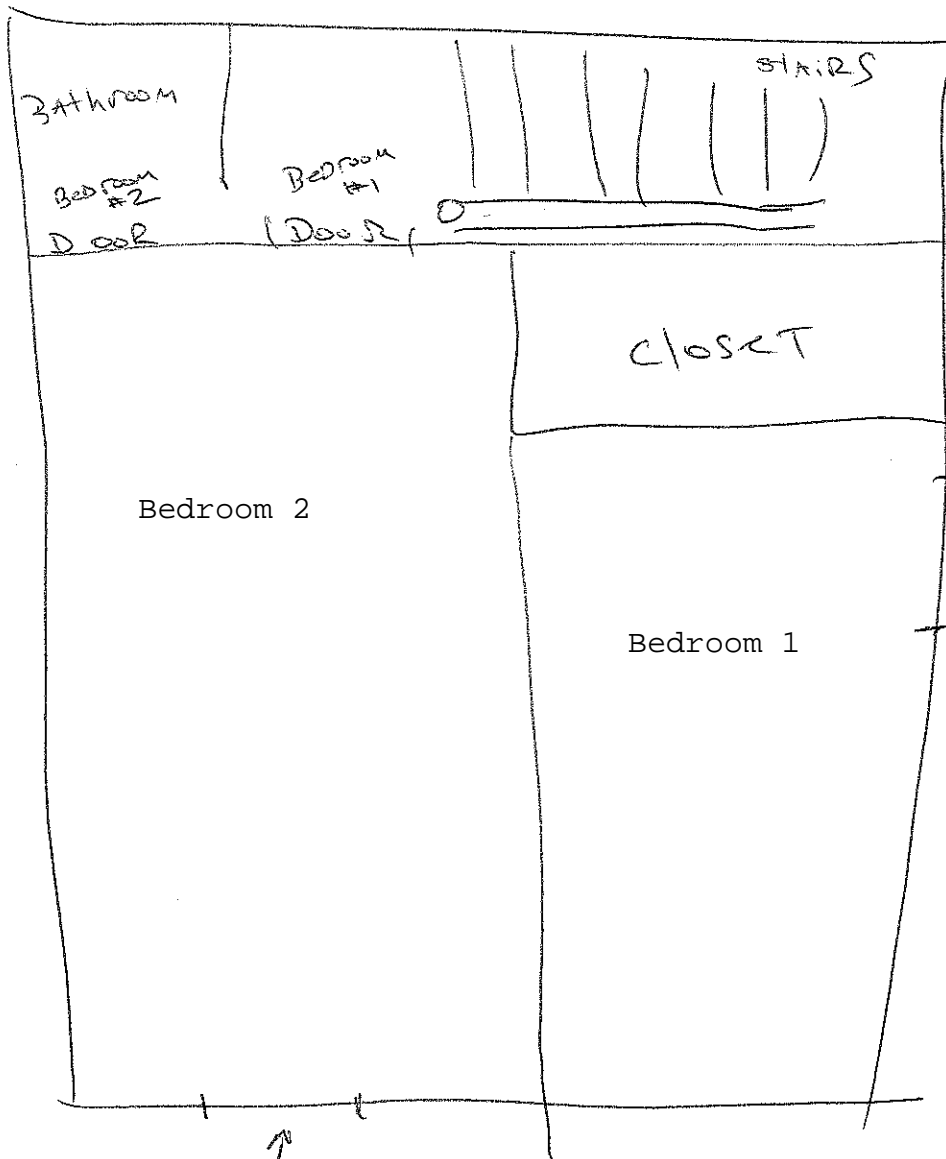

36 WAVERLY PORTLAND ME
PROPERTY 04104

3RD FLOOR

~~WINDOW~~
WINDOW
← it's now
42 x 27

replace with 31.5" x 48" window

↑
WINDOW
it's now
42 x 27

replace with 31.5" x 48" window

~~42 x 27~~