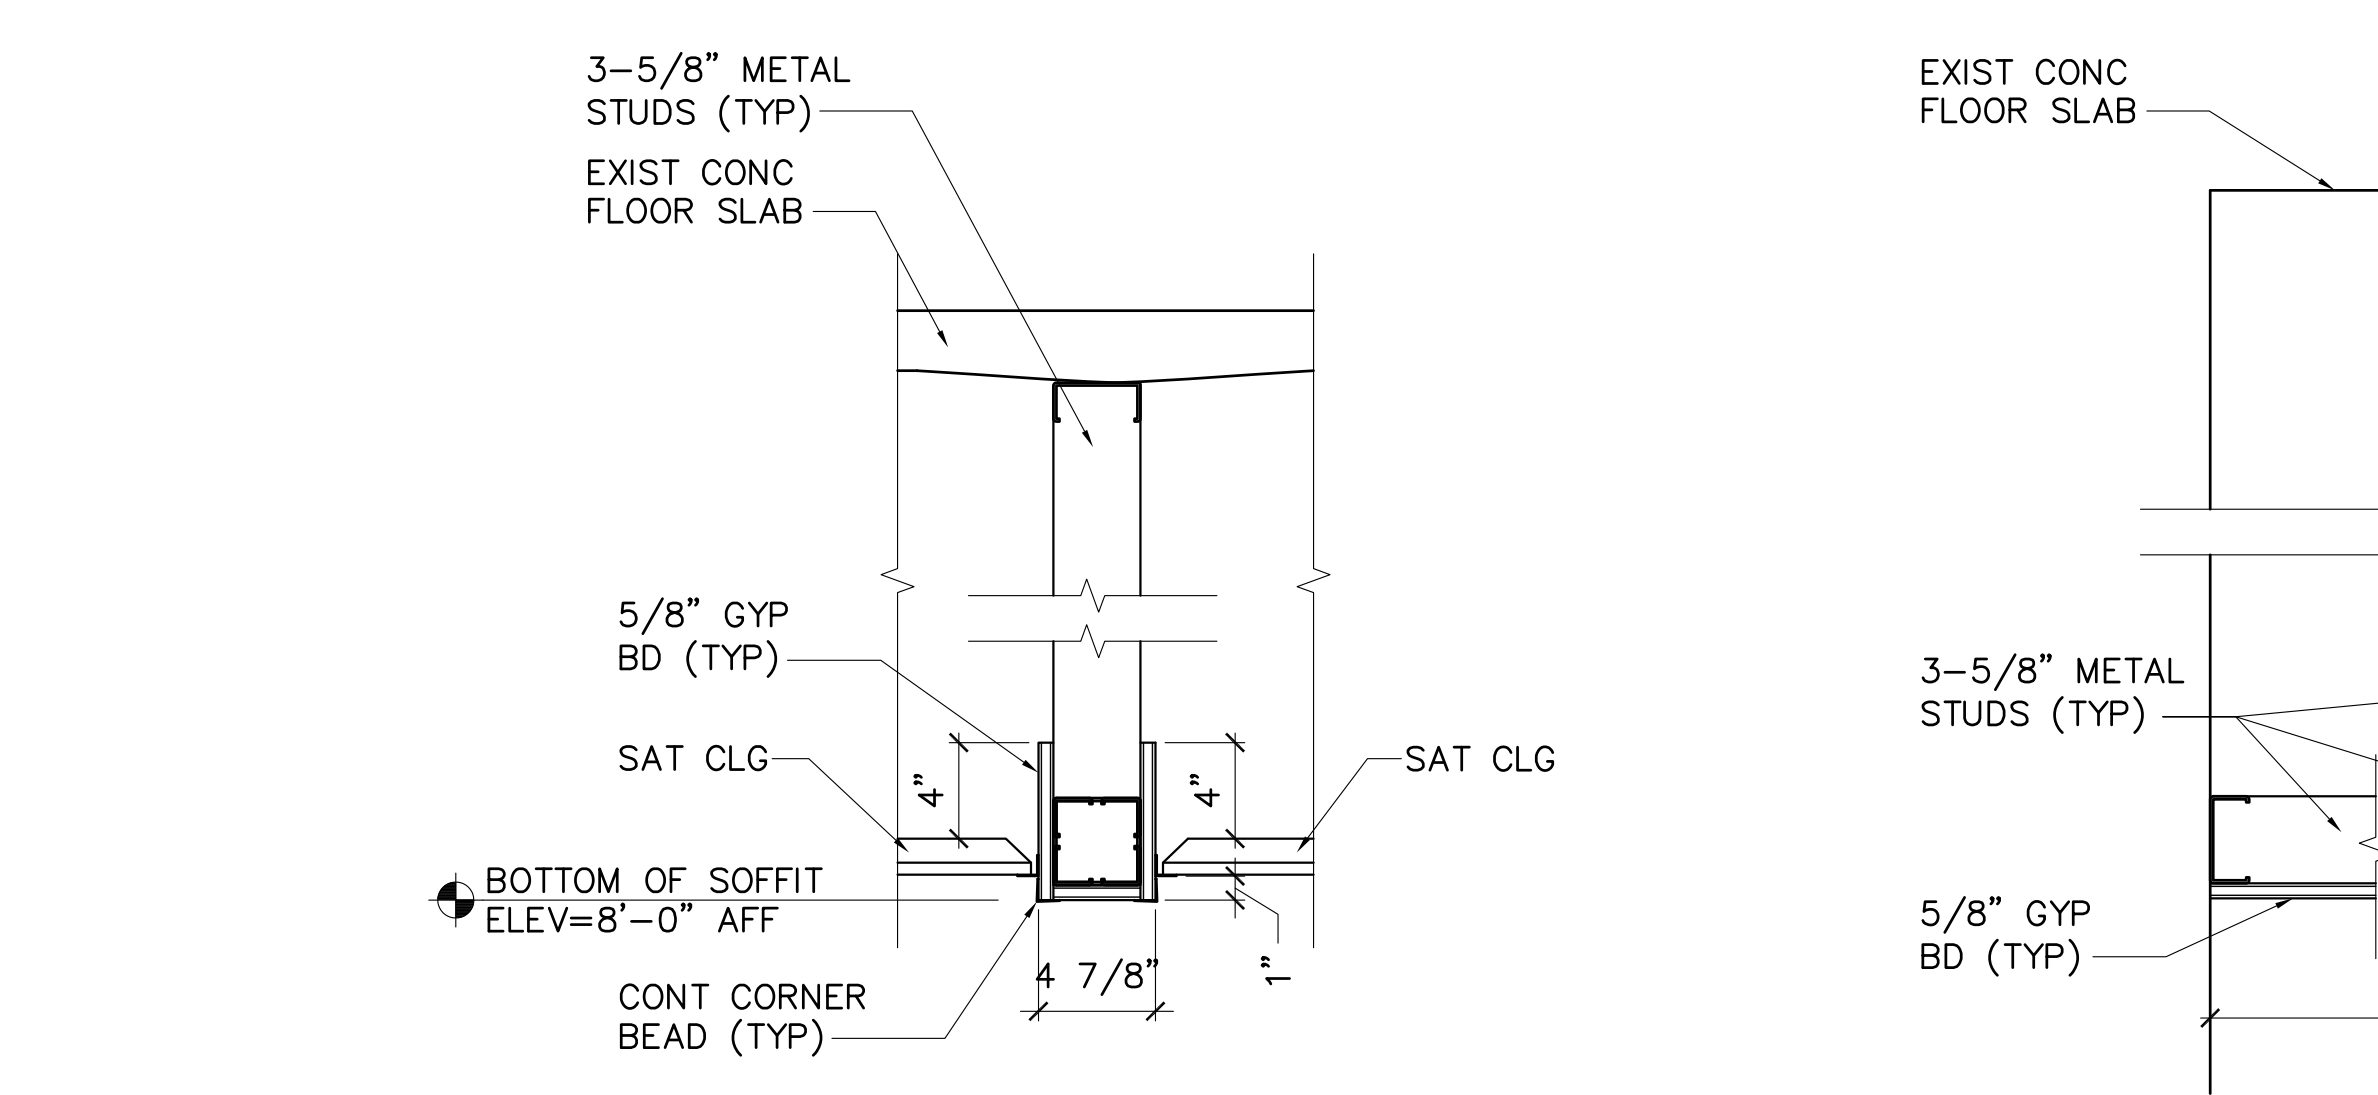

**1 SKYLIGHT DETAIL**  
AE720 SCALE: 1-1/2"=1'-0"

**2 SOFFIT DETAIL**  
AE720 SCALE: 1-1/2"=1'-0"

**3 SOFFIT DETAIL**  
AE720 SCALE: 1-1/2"=1'-0"

**4 SOFFIT AND ACOUSTIC BLADE DETAIL**  
AE720 SCALE: 1-1/2"=1'-0"

**5 CEILING DETAIL**  
AE720 SCALE: 1-1/2"=1'-0"

**6 CEILING DETAIL**  
AE701, AE720 SCALE: 1-1/2"=1'-0"

**9 SOFFIT DETAIL**  
AE701, AE720 SCALE: 1-1/2"=1'-0"

**10 GYPSUM SOFFIT DETAIL**  
AE701, AE720 SCALE: 1-1/2"=1'-0"

**7 CEILING DETAIL**  
AE701, AE720 SCALE: 1-1/2"=1'-0"

**8 CEILING DETAIL**  
AE720 SCALE: 1-1/2"=1'-0"

**11 CLASSROOM SOFFIT DETAIL**  
AE701, AE720 SCALE: 1-1/2"=1'-0"

**12 BED LAB SOFFIT DETAIL**  
AE701, AE720 SCALE: 1-1/2"=1'-0"