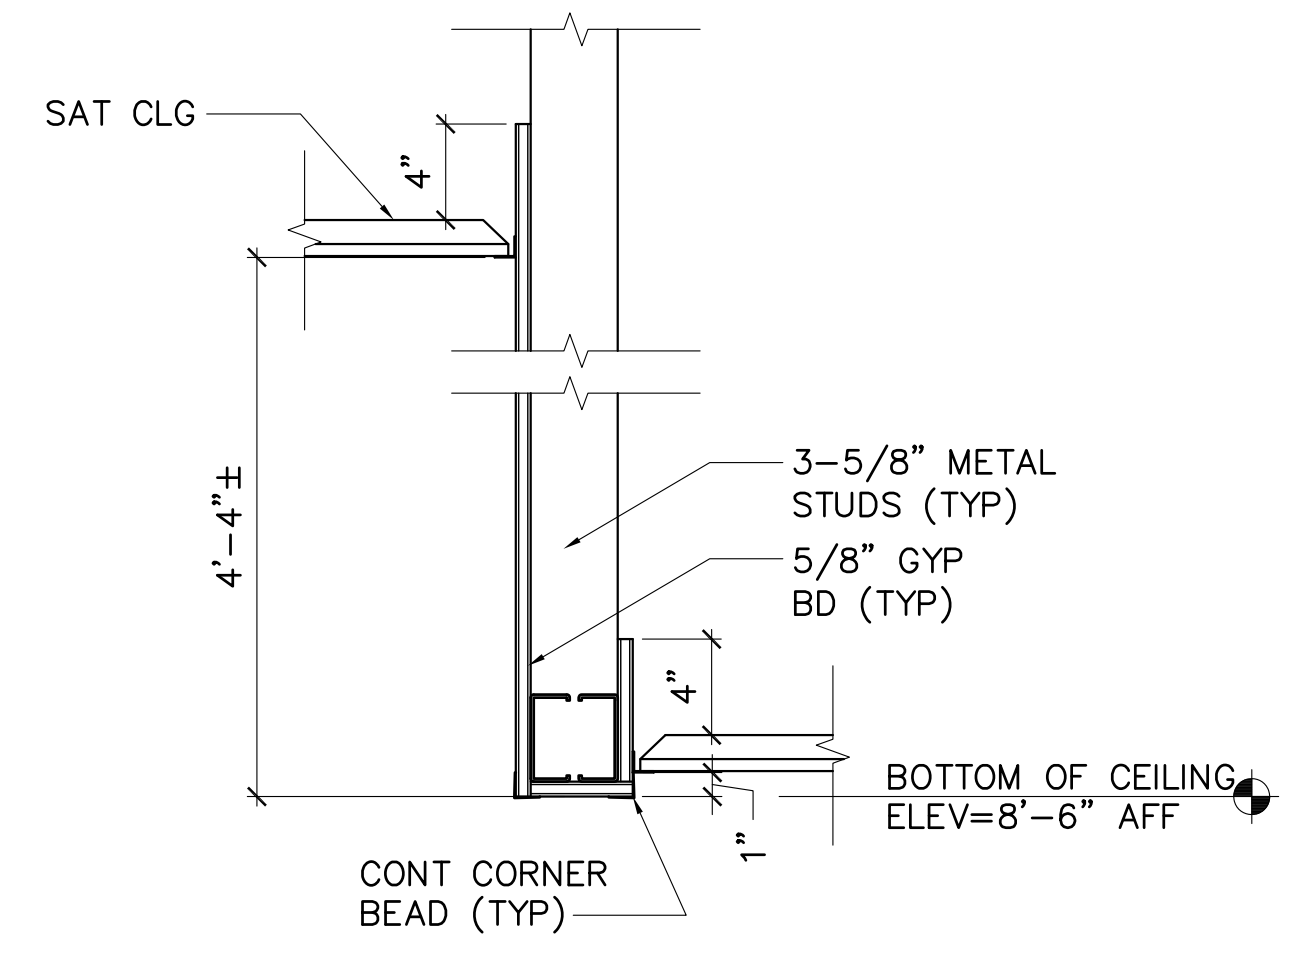

**1 SKYLIGHT DETAIL**  
AE720 SCALE: 1-1/2"=1'-0"

**2 SOFFIT DETAIL**  
AE720 SCALE: 1-1/2"=1'-0"

**3 SOFFIT DETAIL**  
AE720 SCALE: 1-1/2"=1'-0"

**4 SOFFIT AND ACOUSTIC BLADE DETAIL**  
AE720 SCALE: 1-1/2"=1'-0"

**5 CEILING DETAIL**  
AE720 SCALE: 1-1/2"=1'-0"

**6 CEILING DETAIL**  
AE701, AE720 SCALE: 1-1/2"=1'-0"

**9 SOFFIT DETAIL**  
AE701, AE720 SCALE: 1-1/2"=1'-0"

**10 GYPSUM SOFFIT DETAIL**  
AE701, AE720 SCALE: 1-1/2"=1'-0"

**7 CEILING DETAIL**  
AE701, AE720 SCALE: 1-1/2"=1'-0"

**8 CEILING DETAIL**  
AE720 SCALE: 1-1/2"=1'-0"

**11 CLASSROOM SOFFIT DETAIL**  
AE701, AE720 SCALE: 1-1/2"=1'-0"

**12 BED LAB SOFFIT DETAIL**  
AE701, AE720 SCALE: 1-1/2"=1'-0"