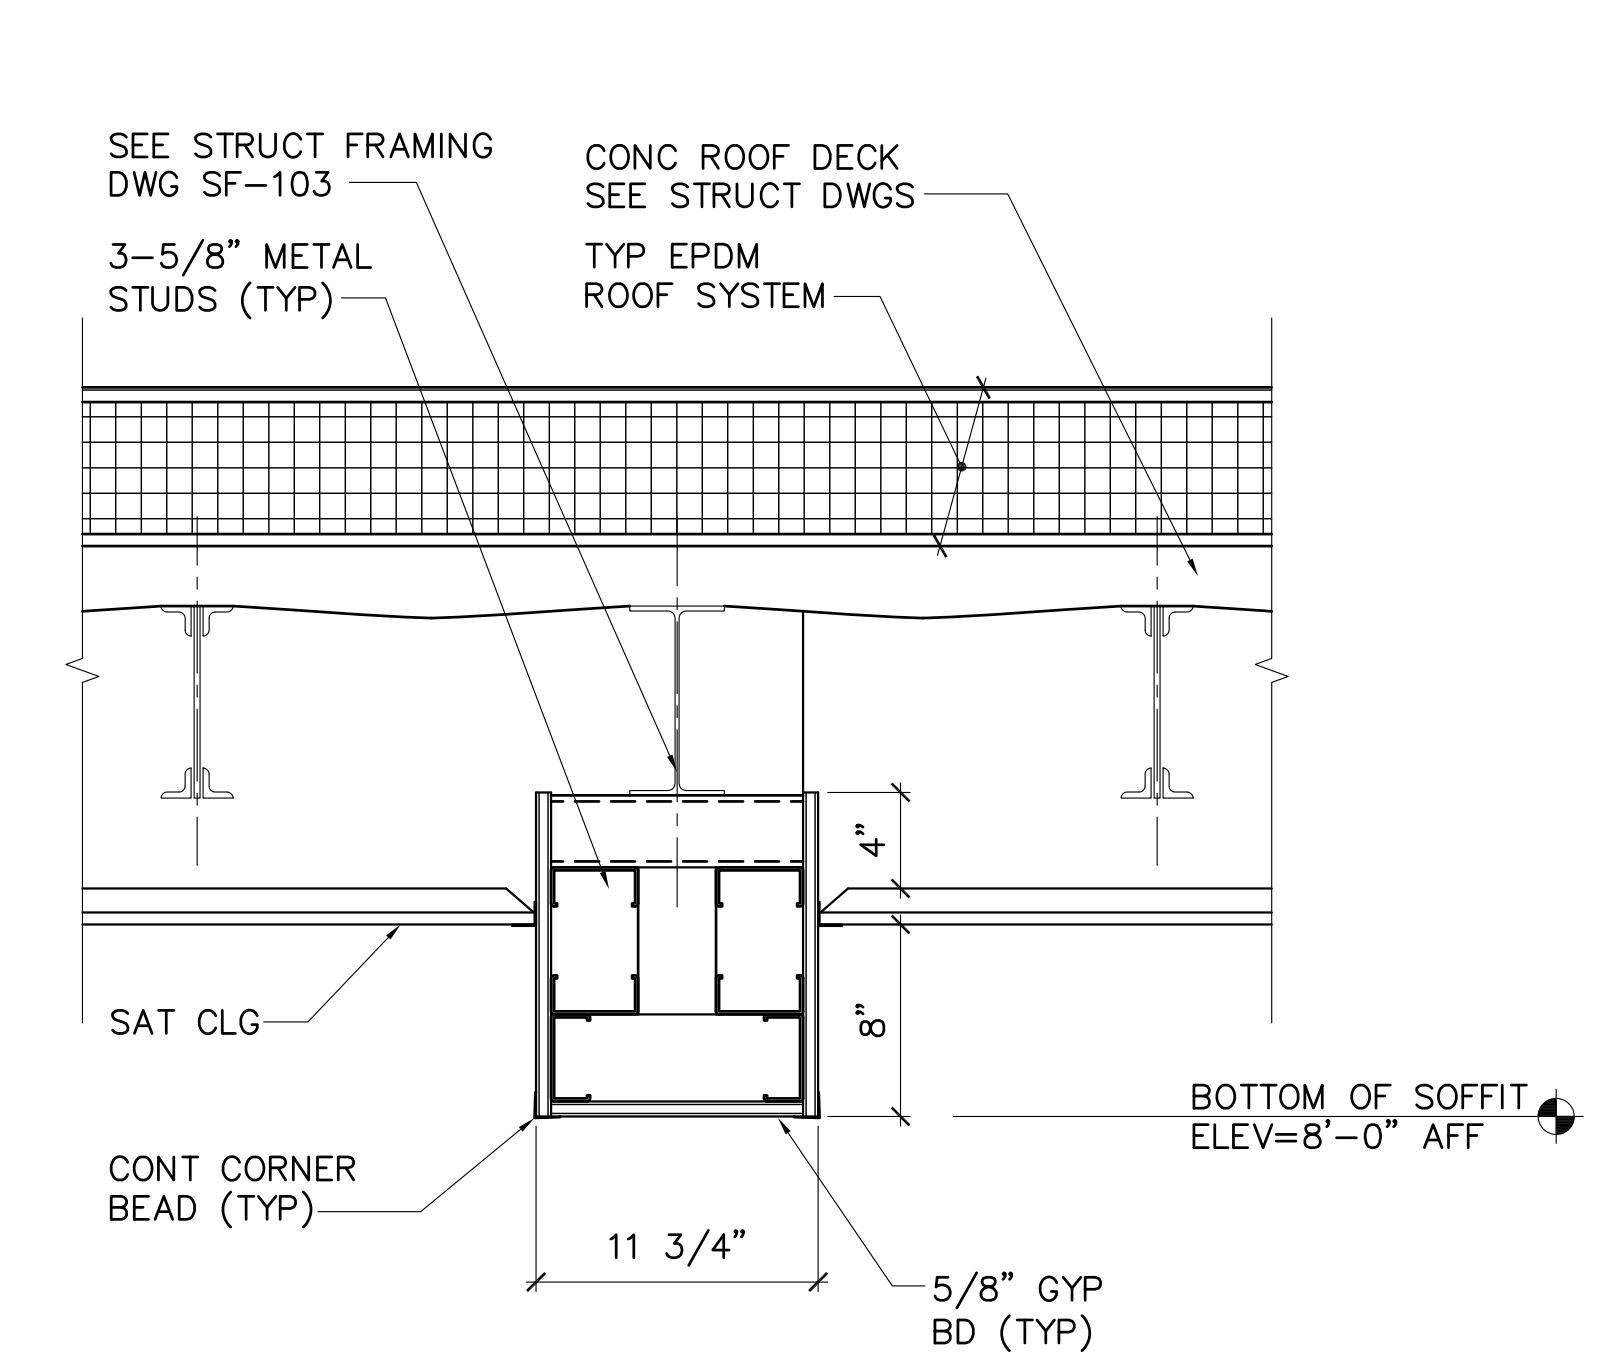

**1 SKYLIGHT DETAIL**  
AE720 SCALE: 1-1/2"=1'-0"

**2 SOFFIT DETAIL**  
AE720 SCALE: 1-1/2"=1'-0"

**3 SOFFIT DETAIL**  
AE720 SCALE: 1-1/2"=1'-0"

**4 SOFFIT AND ACOUSTIC BLADE DETAIL**  
AE720 SCALE: 1-1/2"=1'-0"

**5 CEILING DETAIL**  
AE720 SCALE: 1-1/2"=1'-0"

**6 CEILING DETAIL**  
AE701, AE720 SCALE: 1-1/2"=1'-0"

**9 SOFFIT DETAIL**  
AE701, AE720 SCALE: 1-1/2"=1'-0"

**10 GYPSUM SOFFIT DETAIL**  
AE701, AE720 SCALE: 1-1/2"=1'-0"

**7 CEILING DETAIL**  
AE701, AE720 SCALE: 1-1/2"=1'-0"

**8 CEILING DETAIL**  
AE720 SCALE: 1-1/2"=1'-0"

**11 CLASSROOM SOFFIT DETAIL**  
AE701, AE720 SCALE: 1-1/2"=1'-0"

**12 BED LAB SOFFIT DETAIL**  
AE701, AE720 SCALE: 1-1/2"=1'-0"