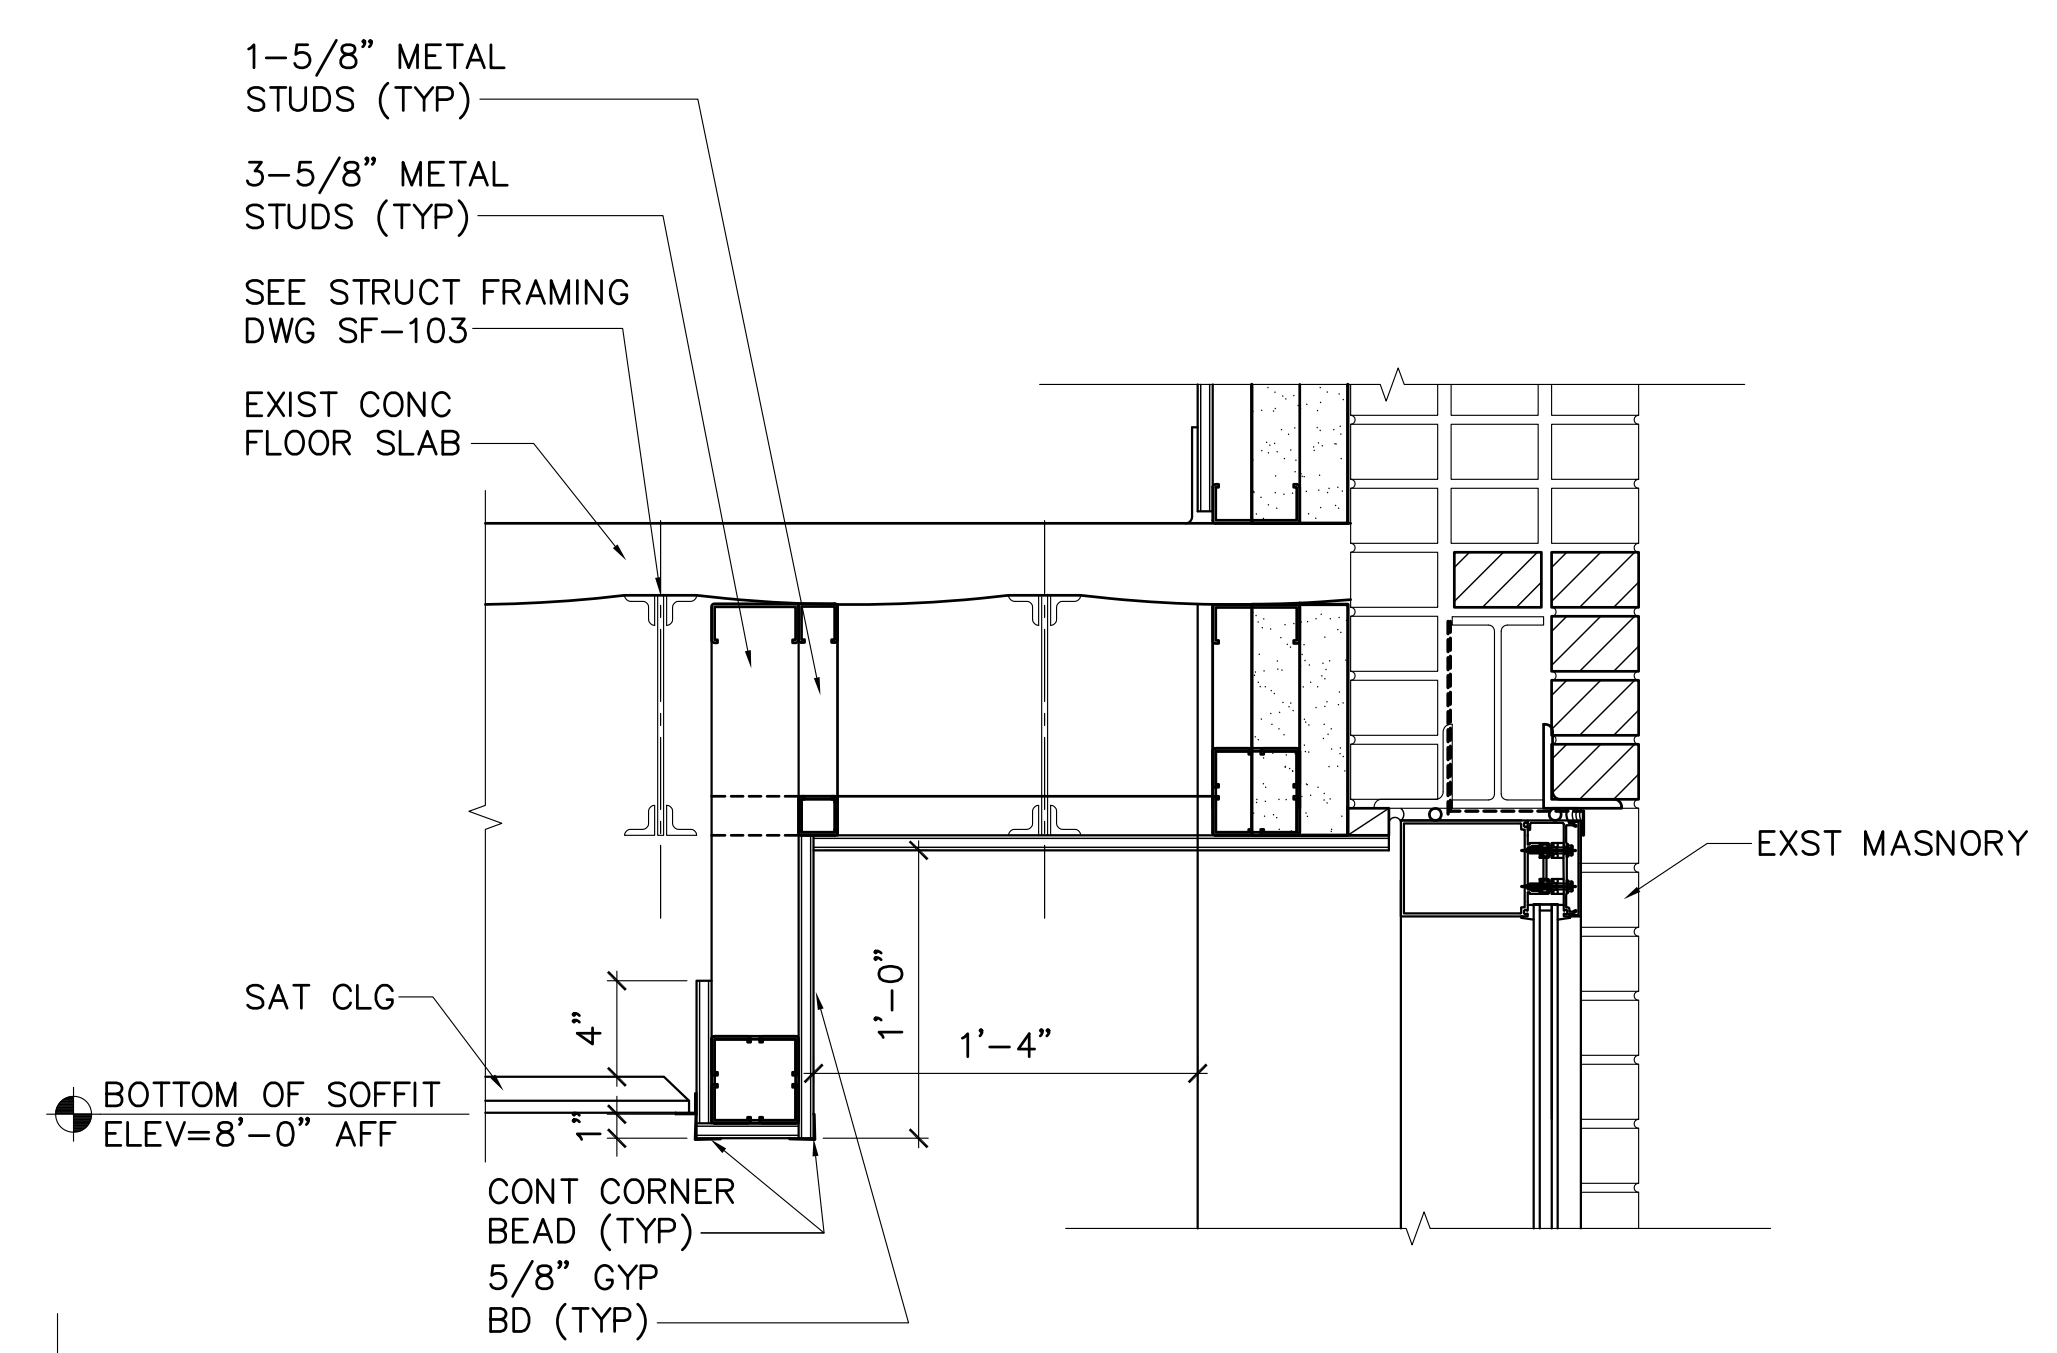

**1 SKYLIGHT DETAIL**  
AE720 SCALE: 1-1/2"=1'-0"

**2 SOFFIT DETAIL**  
AE720 SCALE: 1-1/2"=1'-0"

**3 SOFFIT DETAIL**  
AE720 SCALE: 1-1/2"=1'-0"

**4 SOFFIT AND ACOUSTIC BLADE DETAIL**  
AE720 SCALE: 1-1/2"=1'-0"

**5 CEILING DETAIL**  
AE720 SCALE: 1-1/2"=1'-0"

**6 CEILING DETAIL**  
AE701, AE720 SCALE: 1-1/2"=1'-0"

**9 SOFFIT DETAIL**  
AE701, AE720 SCALE: 1-1/2"=1'-0"

**10 GYPSUM SOFFIT DETAIL**  
AE701, AE720 SCALE: 1-1/2"=1'-0"

**7 CEILING DETAIL**  
AE701, AE720 SCALE: 1-1/2"=1'-0"

**8 CEILING DETAIL**  
AE720 SCALE: 1-1/2"=1'-0"

**11 CLASSROOM SOFFIT DETAIL**  
AE701, AE720 SCALE: 1-1/2"=1'-0"

**12 BED LAB SOFFIT DETAIL**  
AE701, AE720 SCALE: 1-1/2"=1'-0"