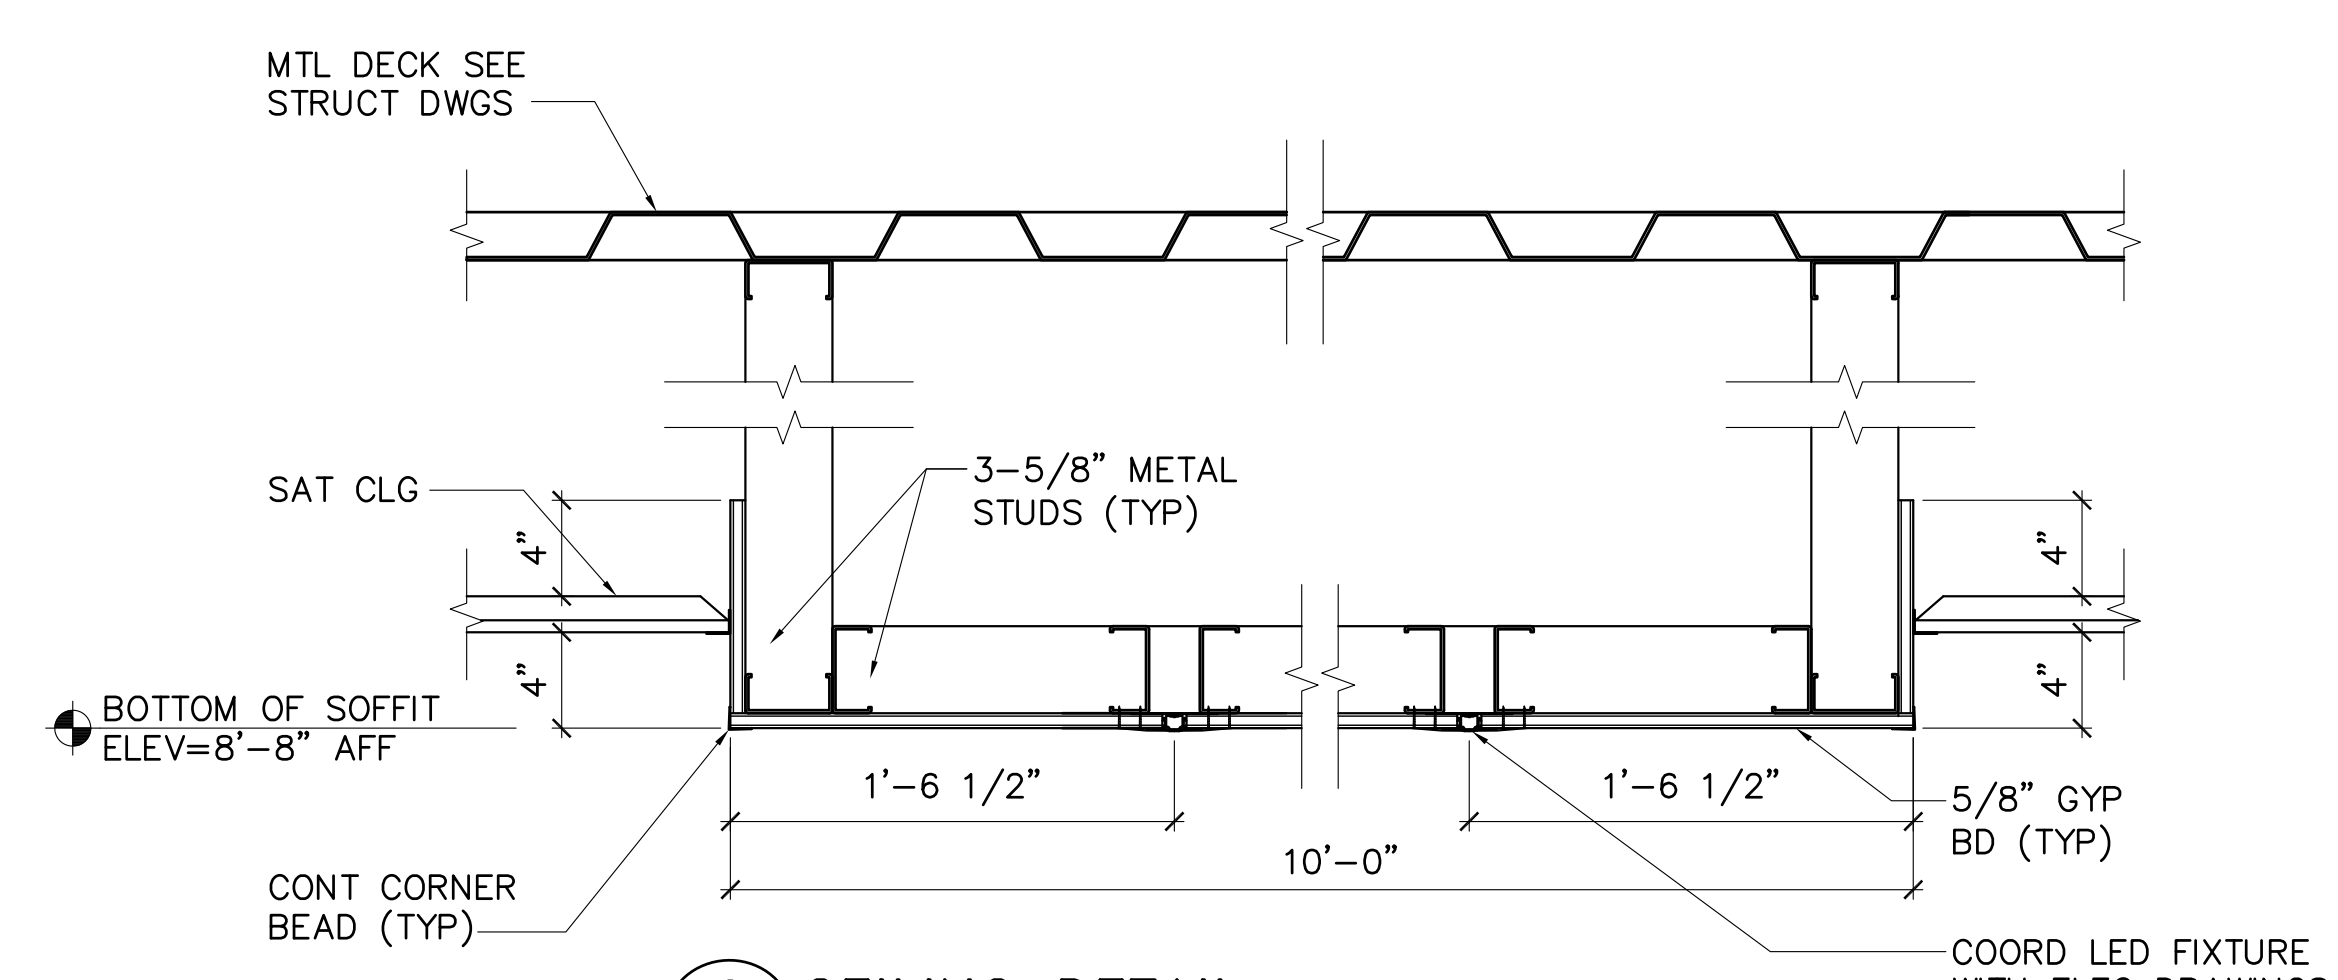

**1 SKYLIGHT DETAIL**  
AE720 SCALE: 1-1/2"=1'-0"

**2 SOFFIT DETAIL**  
AE720 SCALE: 1-1/2"=1'-0"

**3 SOFFIT DETAIL**  
AE720 SCALE: 1-1/2"=1'-0"

**4 SOFFIT AND ACOUSTIC BLADE DETAIL**  
AE720 SCALE: 1-1/2"=1'-0"

**5 CEILING DETAIL**  
AE720 SCALE: 1-1/2"=1'-0"

**6 CEILING DETAIL**  
AE701, AE720 SCALE: 1-1/2"=1'-0"

**9 SOFFIT DETAIL**  
AE701, AE720 SCALE: 1-1/2"=1'-0"

**10 GYPSUM SOFFIT DETAIL**  
AE701, AE720 SCALE: 1-1/2"=1'-0"

**7 CEILING DETAIL**  
AE701, AE720 SCALE: 1-1/2"=1'-0"

**8 CEILING DETAIL**  
AE720 SCALE: 1-1/2"=1'-0"

**11 CLASSROOM SOFFIT DETAIL**  
AE701, AE720 SCALE: 1-1/2"=1'-0"

**12 BED LAB SOFFIT DETAIL**  
AE701, AE720 SCALE: 1-1/2"=1'-0"