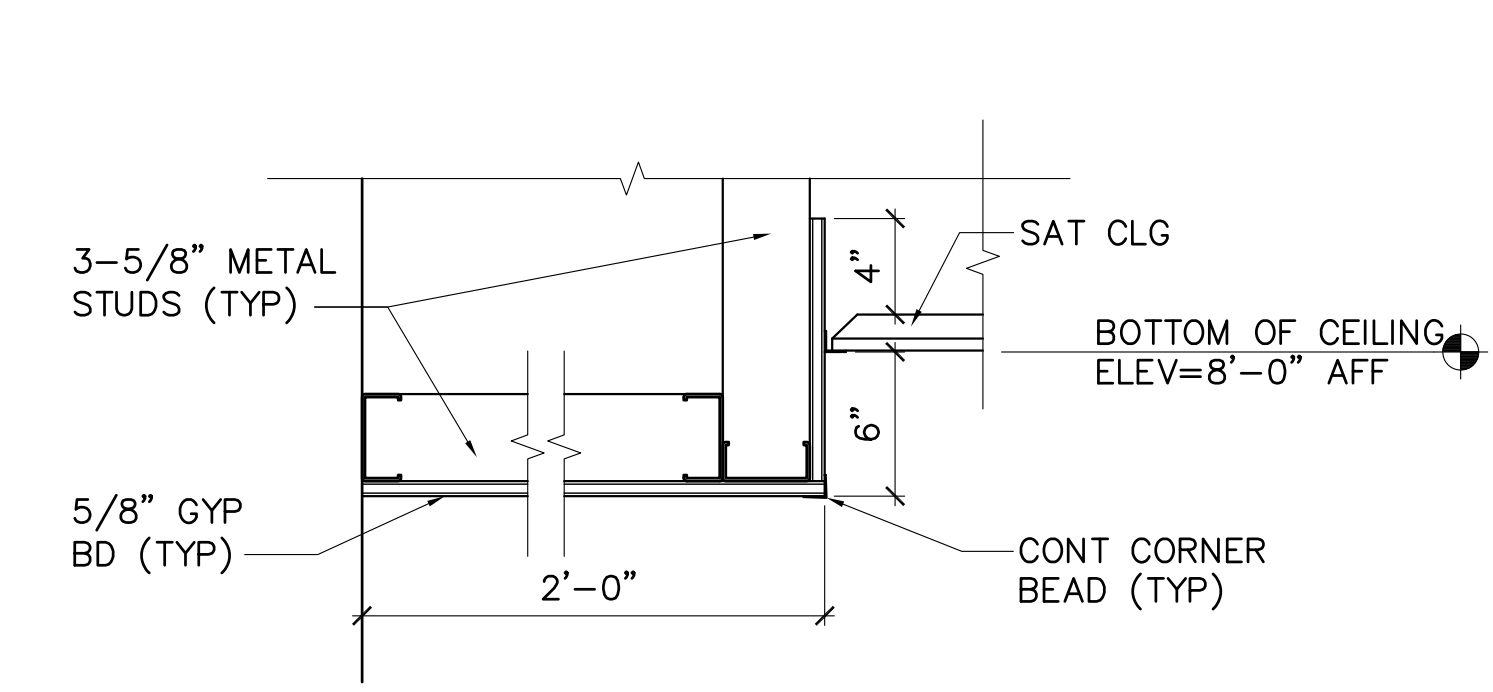

**1 SKYLIGHT DETAIL**  
AE720 SCALE: 1-1/2"=1'-0"

**2 SOFFIT DETAIL**  
AE720 SCALE: 1-1/2"=1'-0"

**3 SOFFIT DETAIL**  
AE720 SCALE: 1-1/2"=1'-0"

**4 SOFFIT AND ACOUSTIC BLADE DETAIL**  
AE720 SCALE: 1-1/2"=1'-0"

**5 CEILING DETAIL**  
AE720 SCALE: 1-1/2"=1'-0"

**6 CEILING DETAIL**  
AE701, AE720 SCALE: 1-1/2"=1'-0"

**9 SOFFIT DETAIL**  
AE701, AE720 SCALE: 1-1/2"=1'-0"

**10 GYPSUM SOFFIT DETAIL**  
AE701, AE720 SCALE: 1-1/2"=1'-0"

**7 CEILING DETAIL**  
AE701, AE720 SCALE: 1-1/2"=1'-0"

**8 CEILING DETAIL**  
AE720 SCALE: 1-1/2"=1'-0"

**11 CLASSROOM SOFFIT DETAIL**  
AE701, AE720 SCALE: 1-1/2"=1'-0"

**12 BED LAB SOFFIT DETAIL**  
AE701, AE720 SCALE: 1-1/2"=1'-0"