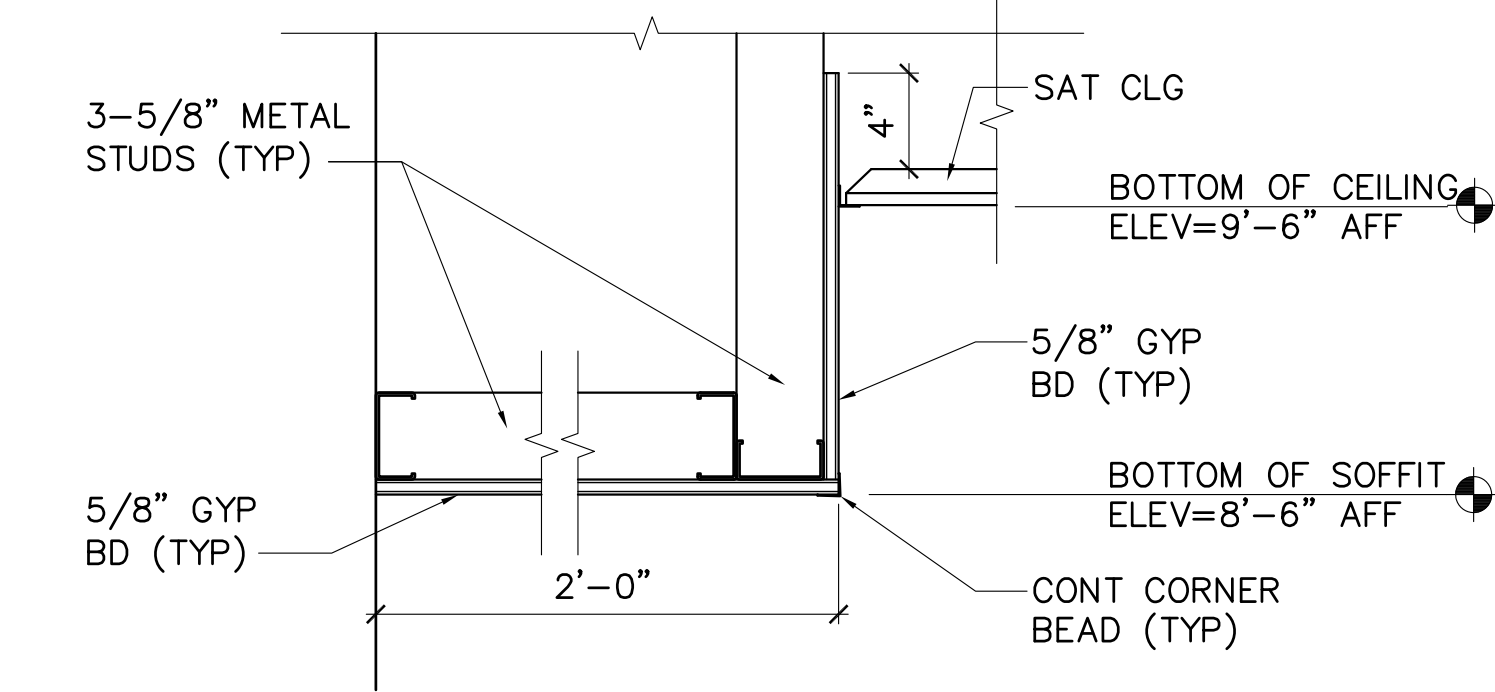

**1 SKYLIGHT DETAIL**  
AE720 SCALE: 1-1/2"=1'-0"

**2 SOFFIT DETAIL**  
AE720 SCALE: 1-1/2"=1'-0"

**3 SOFFIT DETAIL**  
AE720 SCALE: 1-1/2"=1'-0"

**4 SOFFIT AND ACOUSTIC BLADE DETAIL**  
AE720 SCALE: 1-1/2"=1'-0"

**5 CEILING DETAIL**  
AE720 SCALE: 1-1/2"=1'-0"

**6 CEILING DETAIL**  
AE701, AE720 SCALE: 1-1/2"=1'-0"

**9 SOFFIT DETAIL**  
AE701, AE720 SCALE: 1-1/2"=1'-0"

**10 GYPSUM SOFFIT DETAIL**  
AE701, AE720 SCALE: 1-1/2"=1'-0"

**7 CEILING DETAIL**  
AE701, AE720 SCALE: 1-1/2"=1'-0"

**8 CEILING DETAIL**  
AE720 SCALE: 1-1/2"=1'-0"

**11 CLASSROOM SOFFIT DETAIL**  
AE701, AE720 SCALE: 1-1/2"=1'-0"

**12 BED LAB SOFFIT DETAIL**  
AE701, AE720 SCALE: 1-1/2"=1'-0"