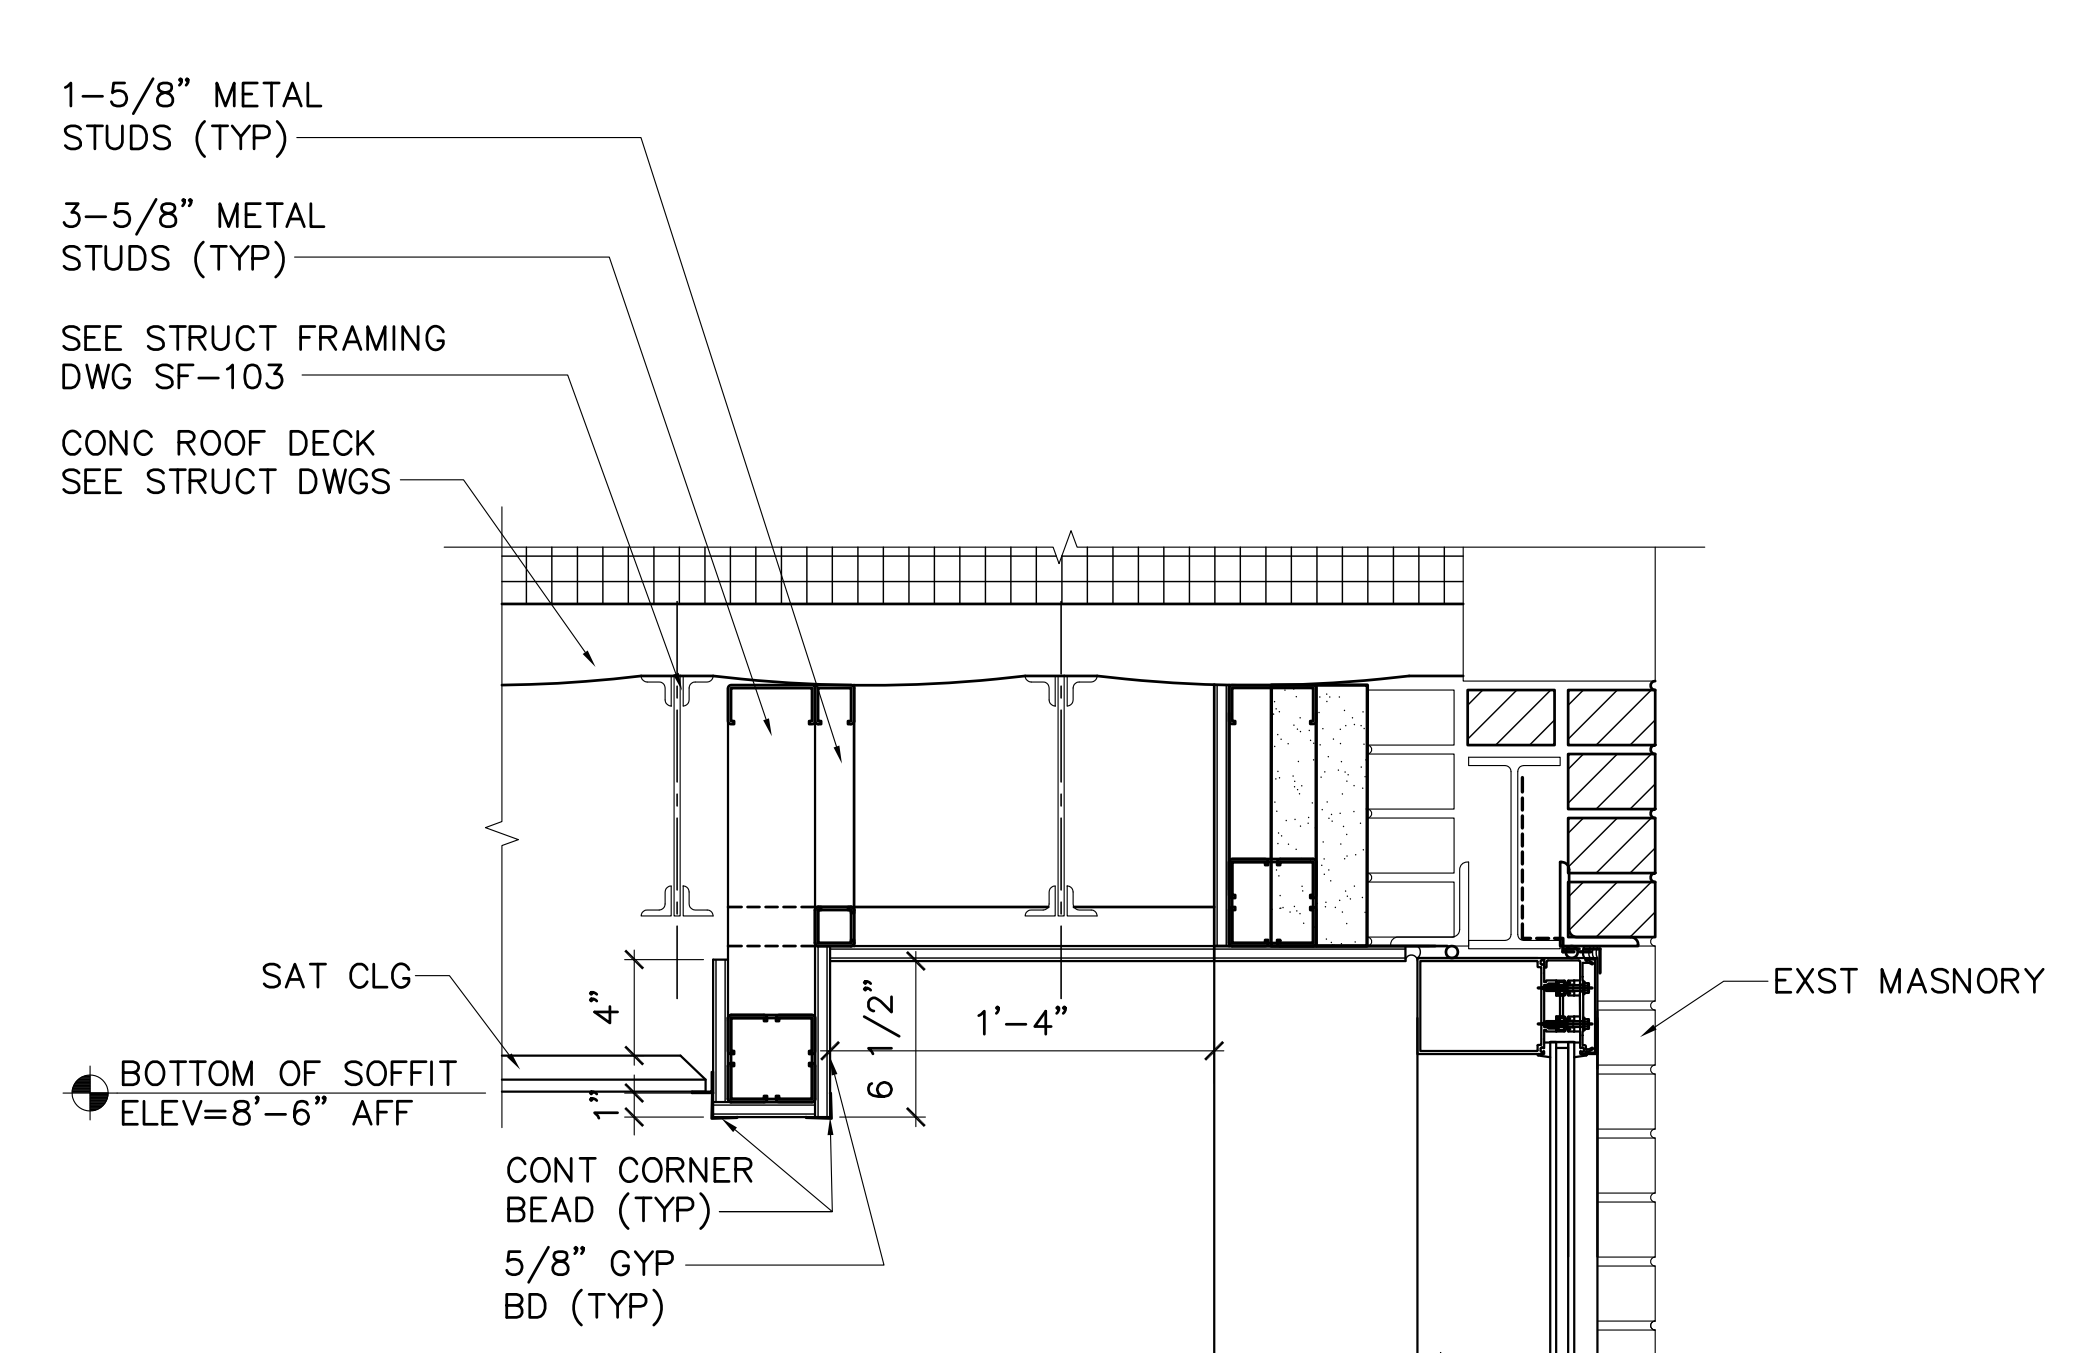

**1 SKYLIGHT DETAIL**  
AE720 SCALE: 1-1/2"=1'-0"

**2 SOFFIT DETAIL**  
AE720 SCALE: 1-1/2"=1'-0"

**3 SOFFIT DETAIL**  
AE720 SCALE: 1-1/2"=1'-0"

**4 SOFFIT AND ACOUSTIC BLADE DETAIL**  
AE720 SCALE: 1-1/2"=1'-0"

**5 CEILING DETAIL**  
AE720 SCALE: 1-1/2"=1'-0"

**6 CEILING DETAIL**  
AE701, AE720 SCALE: 1-1/2"=1'-0"

**9 SOFFIT DETAIL**  
AE701, AE720 SCALE: 1-1/2"=1'-0"

**10 GYPSUM SOFFIT DETAIL**  
AE701, AE720 SCALE: 1-1/2"=1'-0"

**7 CEILING DETAIL**  
AE701, AE720 SCALE: 1-1/2"=1'-0"

**8 CEILING DETAIL**  
AE720 SCALE: 1-1/2"=1'-0"

**11 CLASSROOM SOFFIT DETAIL**  
AE701, AE720 SCALE: 1-1/2"=1'-0"

**12 BED LAB SOFFIT DETAIL**  
AE701, AE720 SCALE: 1-1/2"=1'-0"