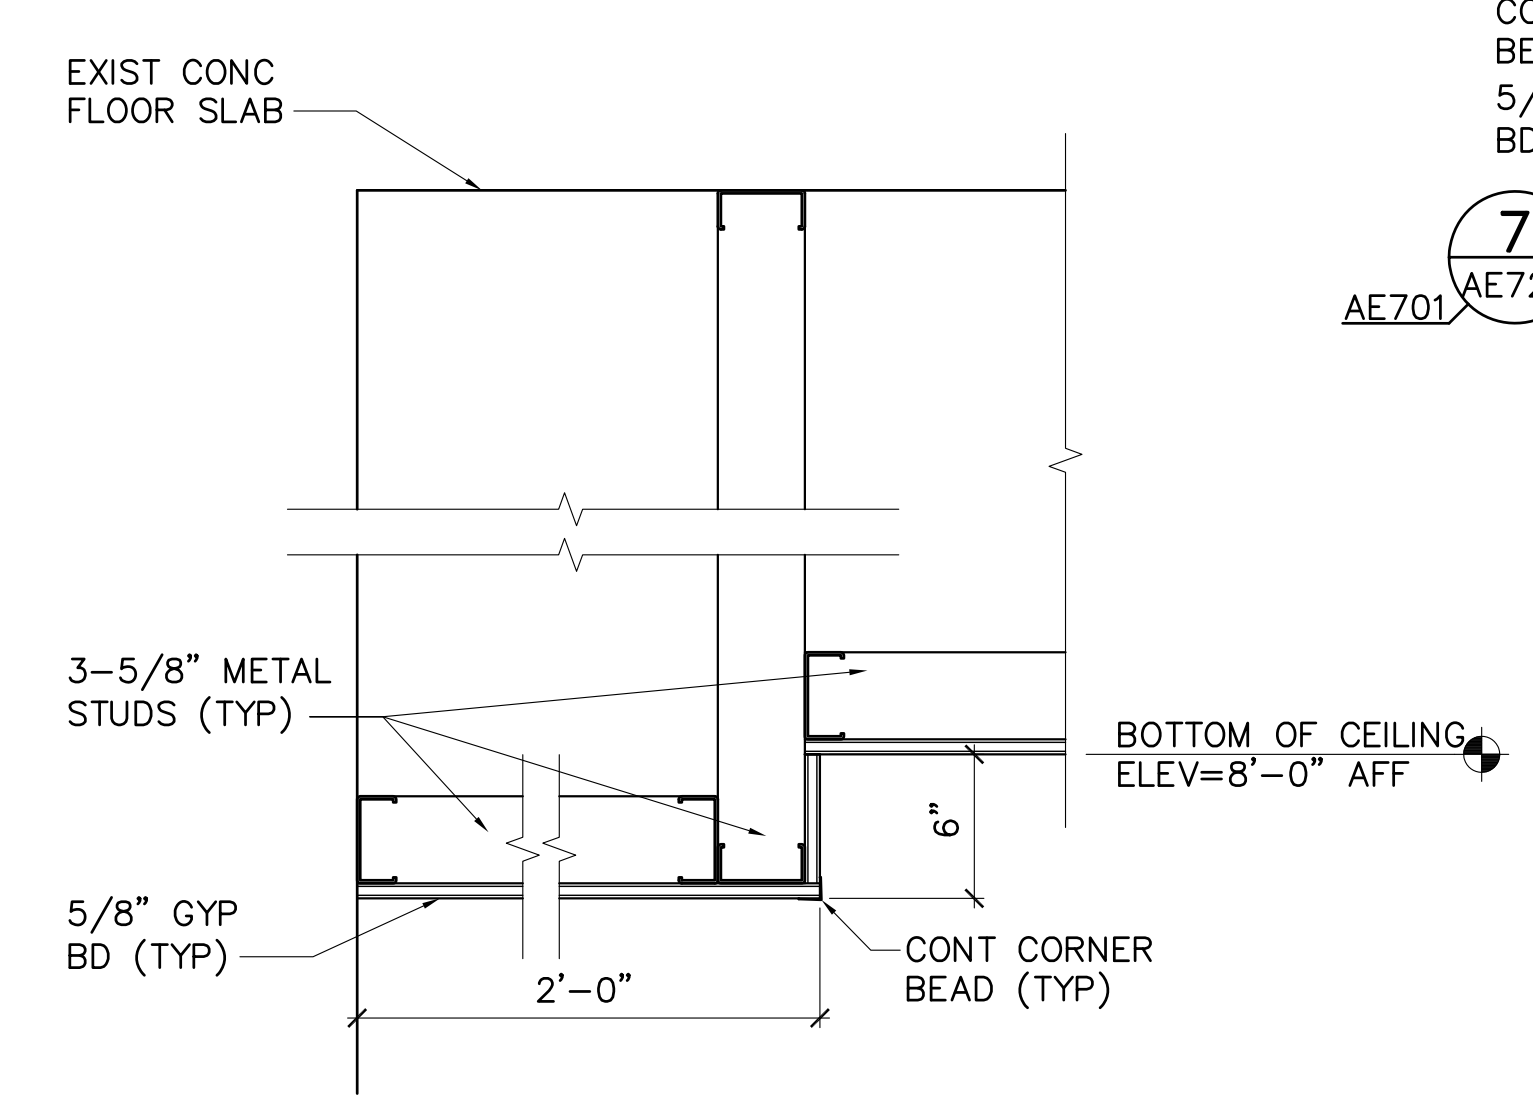

**1 SKYLIGHT DETAIL**  
AE720 SCALE: 1-1/2"=1'-0"

**2 SOFFIT DETAIL**  
AE720 SCALE: 1-1/2"=1'-0"

**3 SOFFIT DETAIL**  
AE720 SCALE: 1-1/2"=1'-0"

**4 SOFFIT AND ACOUSTIC BLADE DETAIL**  
AE720 SCALE: 1-1/2"=1'-0"

**5 CEILING DETAIL**  
AE720 SCALE: 1-1/2"=1'-0"

**6 CEILING DETAIL**  
AE701, AE720 SCALE: 1-1/2"=1'-0"

**9 SOFFIT DETAIL**  
AE701, AE720 SCALE: 1-1/2"=1'-0"

**10 GYPSUM SOFFIT DETAIL**  
AE701, AE720 SCALE: 1-1/2"=1'-0"

**7 CEILING DETAIL**  
AE701, AE720 SCALE: 1-1/2"=1'-0"

**8 CEILING DETAIL**  
AE720 SCALE: 1-1/2"=1'-0"

**11 CLASSROOM SOFFIT DETAIL**  
AE701, AE720 SCALE: 1-1/2"=1'-0"

**12 BED LAB SOFFIT DETAIL**  
AE701, AE720 SCALE: 1-1/2"=1'-0"