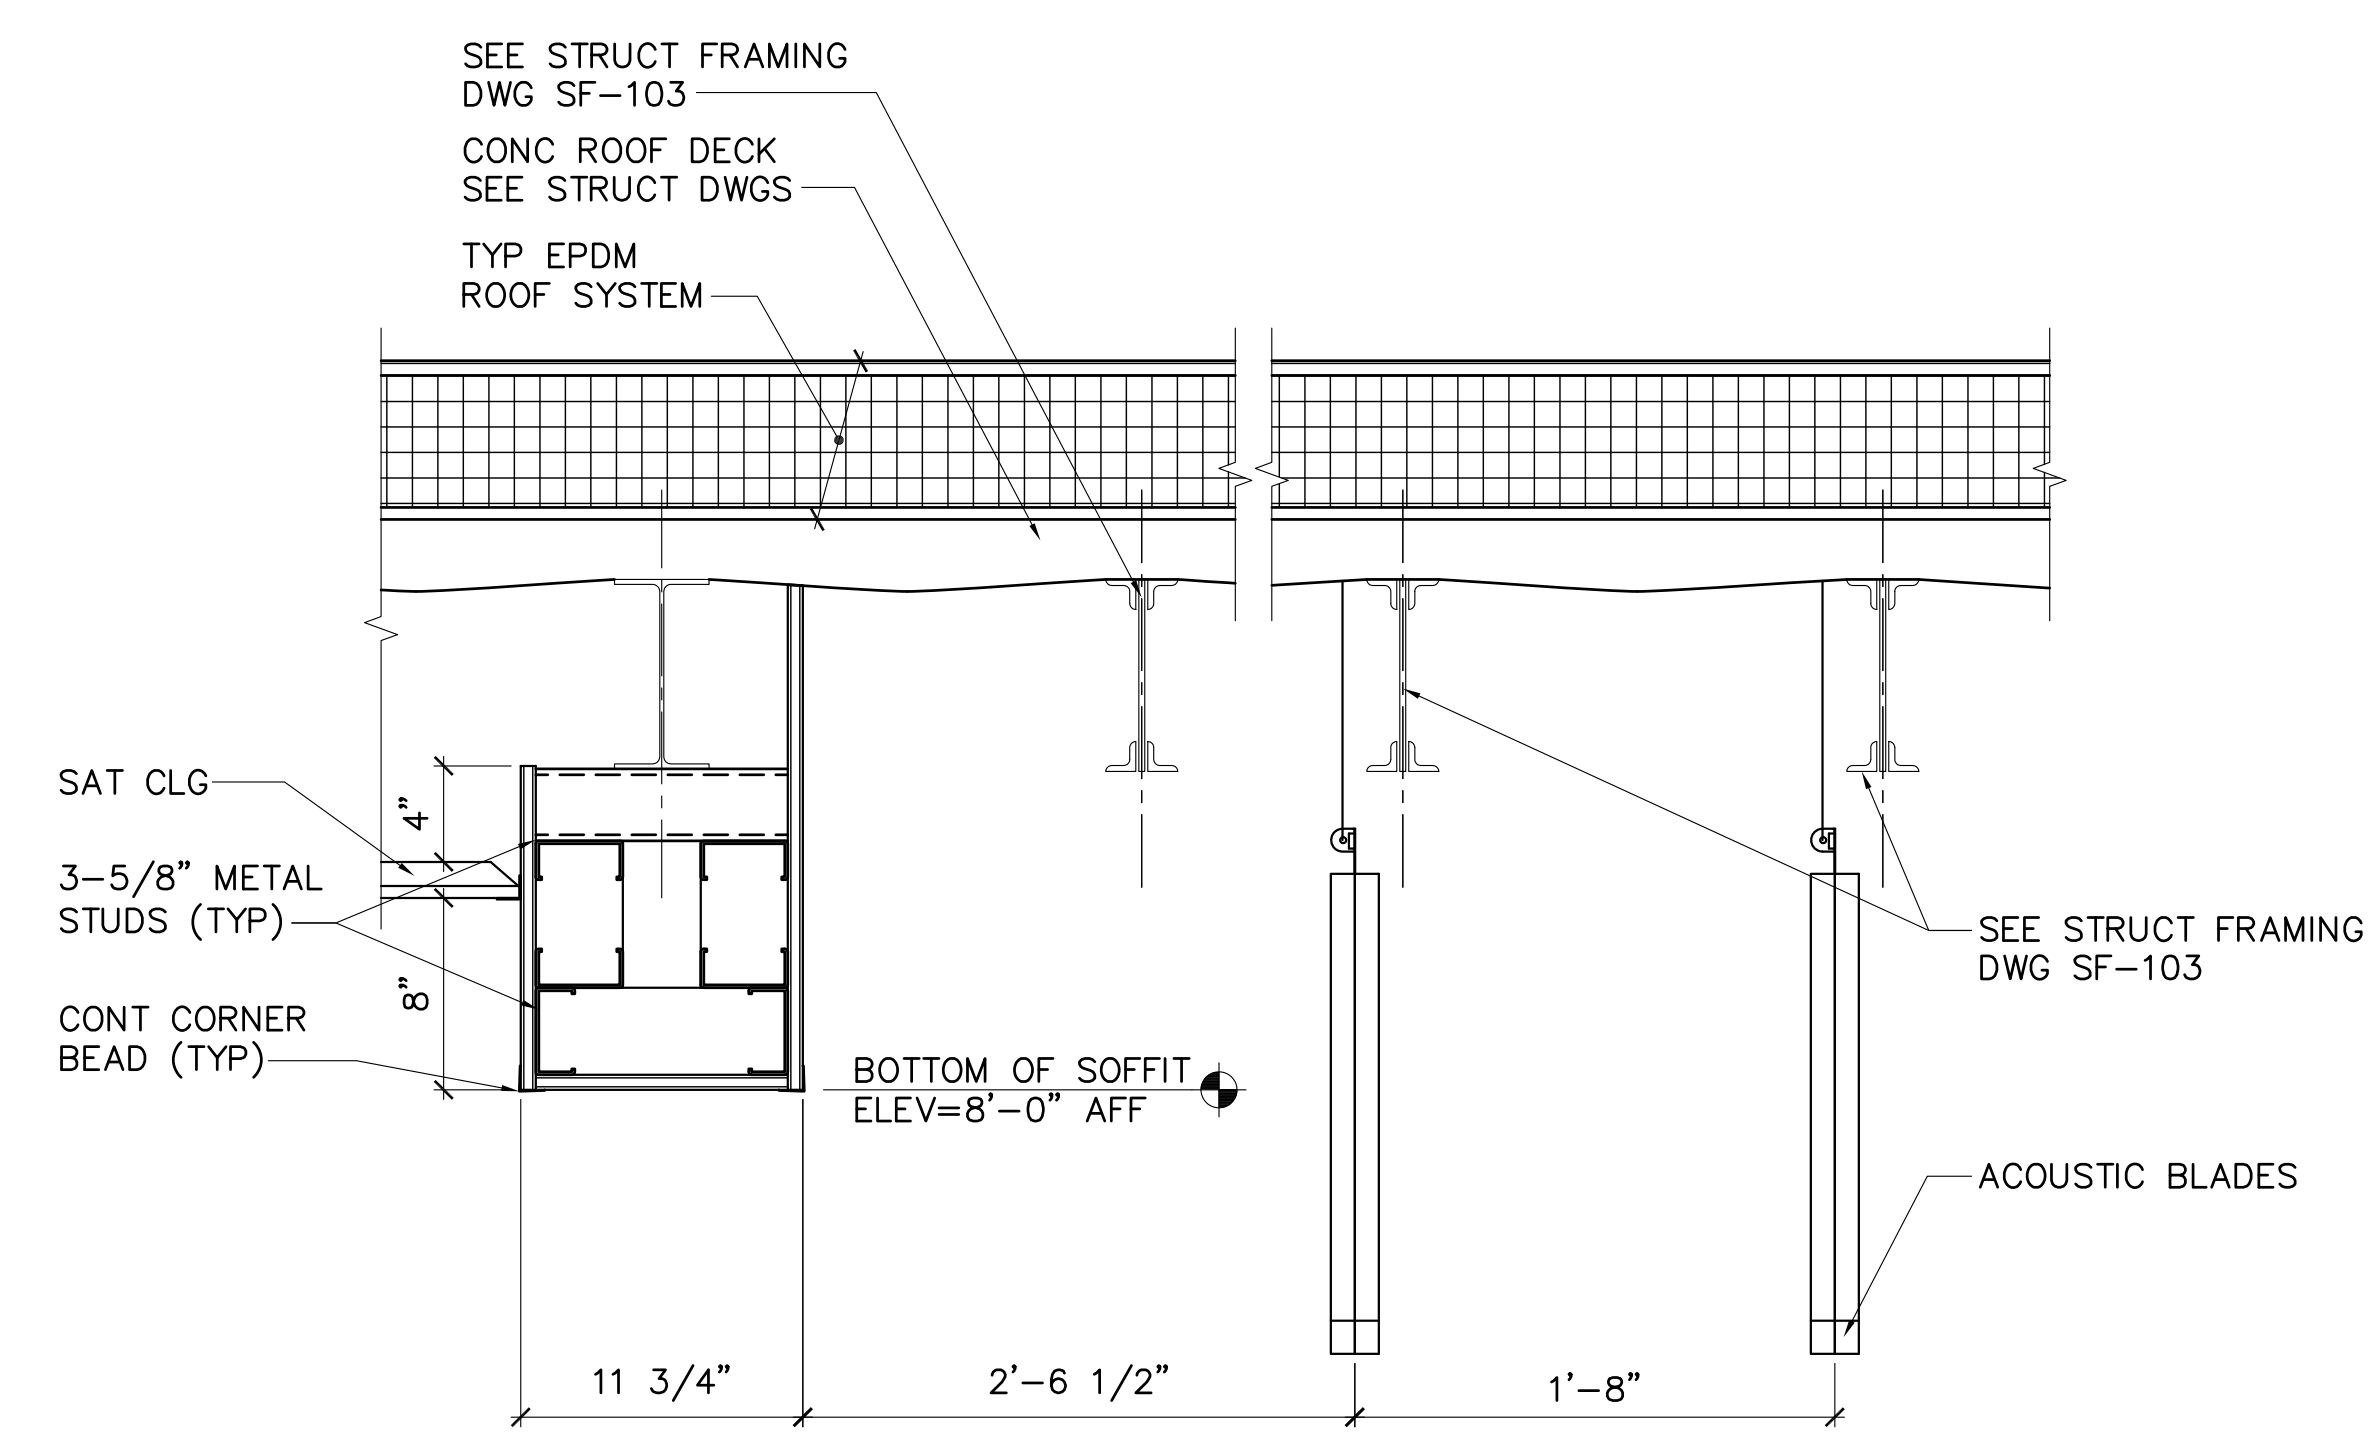

**1 SKYLIGHT DETAIL**  
AE720 SCALE: 1-1/2"=1'-0"

**2 SOFFIT DETAIL**  
AE720 SCALE: 1-1/2"=1'-0"

**3 SOFFIT DETAIL**  
AE720 SCALE: 1-1/2"=1'-0"

**4 SOFFIT AND ACOUSTIC BLADE DETAIL**  
AE720 SCALE: 1-1/2"=1'-0"

**5 CEILING DETAIL**  
AE720 SCALE: 1-1/2"=1'-0"

**6 CEILING DETAIL**  
AE701, AE720 SCALE: 1-1/2"=1'-0"

**9 SOFFIT DETAIL**  
AE701, AE720 SCALE: 1-1/2"=1'-0"

**10 GYPSUM SOFFIT DETAIL**  
AE701, AE720 SCALE: 1-1/2"=1'-0"

**7 CEILING DETAIL**  
AE701, AE720 SCALE: 1-1/2"=1'-0"

**8 CEILING DETAIL**  
AE720 SCALE: 1-1/2"=1'-0"

**11 CLASSROOM SOFFIT DETAIL**  
AE701, AE720 SCALE: 1-1/2"=1'-0"

**12 BED LAB SOFFIT DETAIL**  
AE701, AE720 SCALE: 1-1/2"=1'-0"