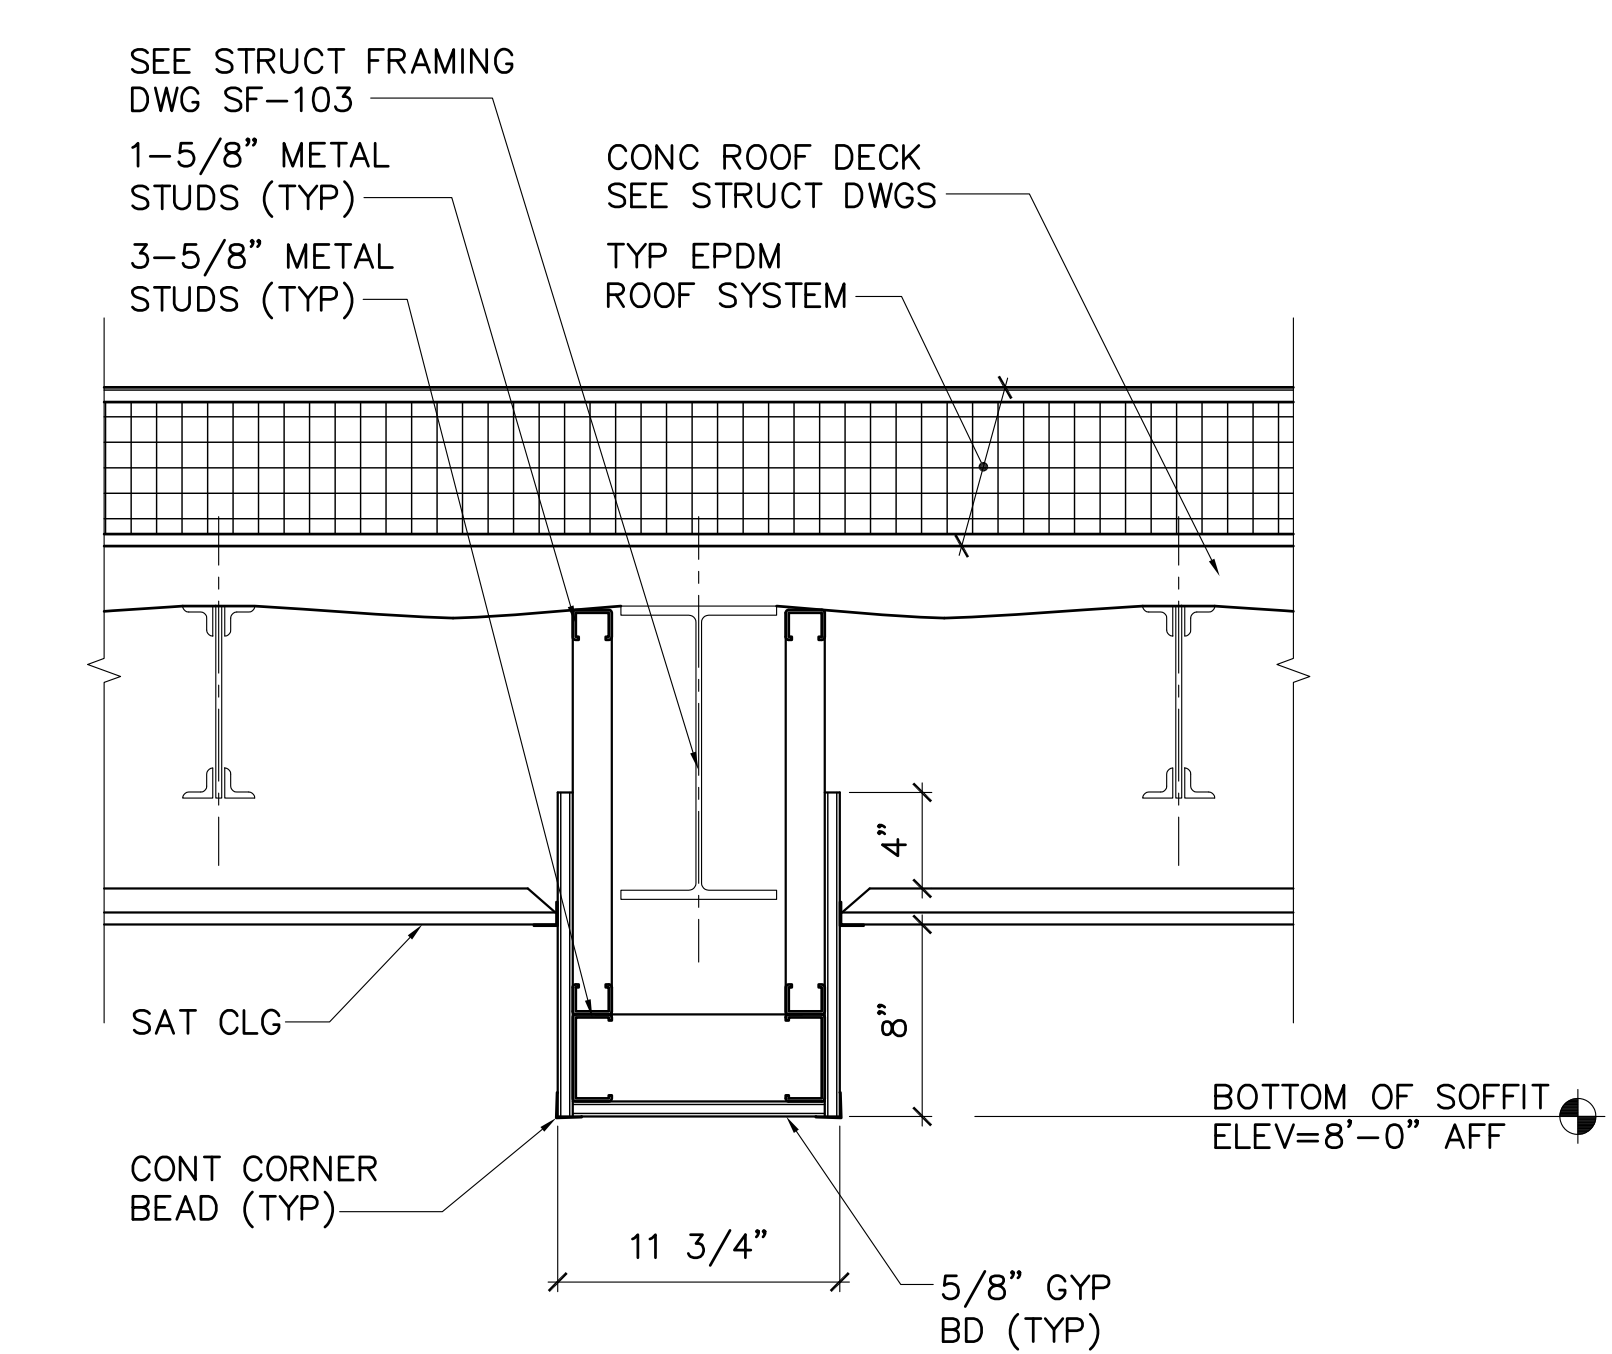

**1 SKYLIGHT DETAIL**  
AE720 SCALE: 1-1/2"=1'-0"

**2 SOFFIT DETAIL**  
AE720 SCALE: 1-1/2"=1'-0"

**3 SOFFIT DETAIL**  
AE720 SCALE: 1-1/2"=1'-0"

**4 SOFFIT AND ACOUSTIC BLADE DETAIL**  
AE720 SCALE: 1-1/2"=1'-0"

**5 CEILING DETAIL**  
AE720 SCALE: 1-1/2"=1'-0"

**6 CEILING DETAIL**  
AE701, AE720 SCALE: 1-1/2"=1'-0"

**9 SOFFIT DETAIL**  
AE701, AE720 SCALE: 1-1/2"=1'-0"

**10 GYPSUM SOFFIT DETAIL**  
AE701, AE720 SCALE: 1-1/2"=1'-0"

**7 CEILING DETAIL**  
AE701, AE720 SCALE: 1-1/2"=1'-0"

**8 CEILING DETAIL**  
AE720 SCALE: 1-1/2"=1'-0"

**11 CLASSROOM SOFFIT DETAIL**  
AE701, AE720 SCALE: 1-1/2"=1'-0"

**12 BED LAB SOFFIT DETAIL**  
AE701, AE720 SCALE: 1-1/2"=1'-0"