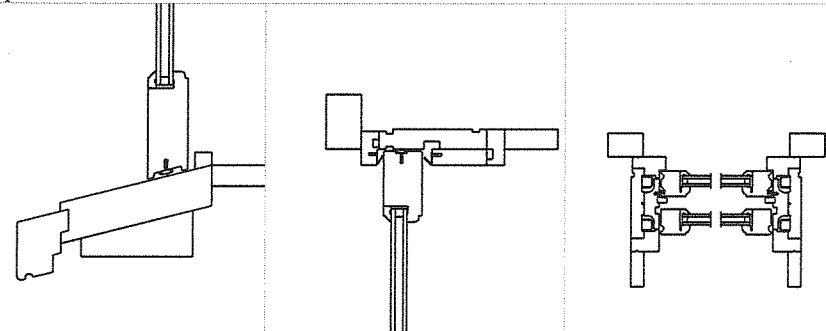

Specifications For: 37 1/2" x 67 15/32" Frame Size Milestone Double Hung

Glass: 1/8" Clear Glass Exterior Lite, 1/4" Airspace Filled With Argon,  
1/8" Soft Coat Low E Interior Lite, Gray Edge Spacer Bar

Sash: Solid Pine sash. Mortice, tenon and pinned corners. Cabot Painted "Linen White" Exterior, Primed Interior. Cabot Painted Sash = Primer Plus 2 Coats.

Frame: Pine. 6-1/4" Jamb Depth Cabot Painted "Linen White " Exterior, Primed Interior, 5/4 x 1 23/32" (actual) Pine Finger Joint Casing, Mahogany Historic Sill Nose / Mahogany Sill, Cabot Painted Frame = Primer Plus 1 Coat.

Divided Lights: 7/8" Simulated Divided Light with Gray Pencil Spacer 6/6

Hardware: 2 Bronze Sash Locks (Applied)

Screen: White Aluminum Full Screen with Charcoal Aluminum Mesh

Quantity: Three (3)

Approval: