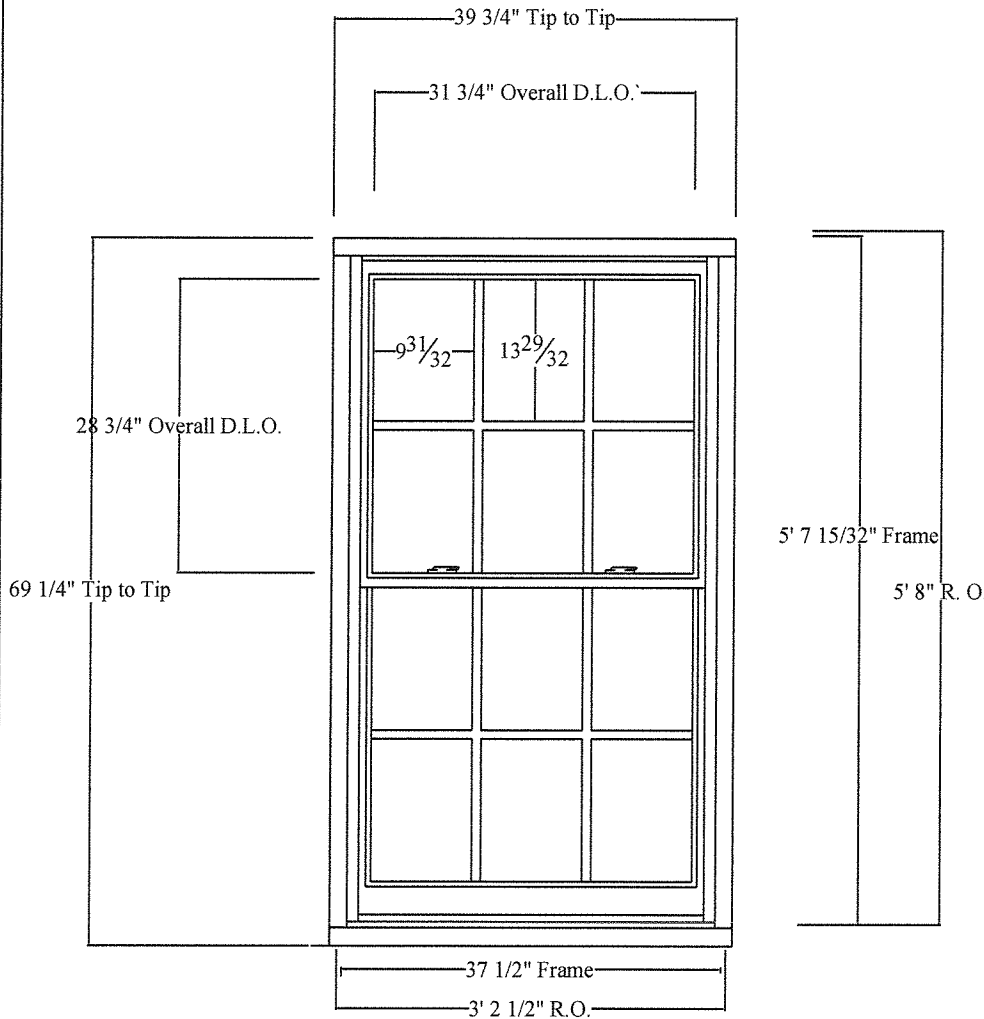

Proctor Hall , Unit A

Green Mountain Window Company

92 Park Street Rutland, Vermont