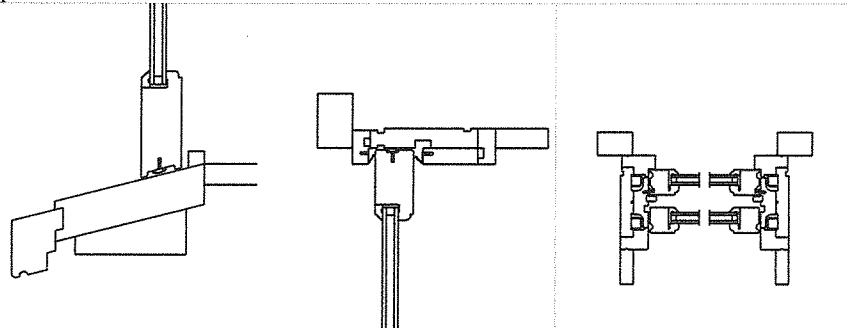

Specifications For: 77 7/16" x 67 15/32" Two Wide Frame Size Milestone Double Hung

Glass: 1/8" Clear Glass Exterior Lite, 1/4" Airspace Filled With Argon,
1/8" Soft Coat Low E Interior Lite, Gray Edge Spacer Bar

Sash: Solid Pine sash. Mortice, tenon and pinned corners. Cabot Painted "Linen
White" Exterior, Primed Interior. Cabot Painted Sash = Primer Plus 2 Coats.

Frame: Pine. 6-1/4" Jamb Depth Cabot Painted "Linen White" Exterior,
Primed Interior, 5/4x1 23/32" (actual) Pine Finger Joint Casing, Mahogany Historic
Sill Nose / Mahogany Sill, Direct Mull, Cabot Painted Frame = Primer Plus 1 Coat.

Divided Lights: 7/8" Simulated Divided Light with Gray Pencil Spacer 6/6

Hardware: 2 Bronze Sash Locks (Applied)

Screen: White Aluminum Full Screen with Charcoal Aluminum Mesh

Quantity: Eight (8)

Approval: