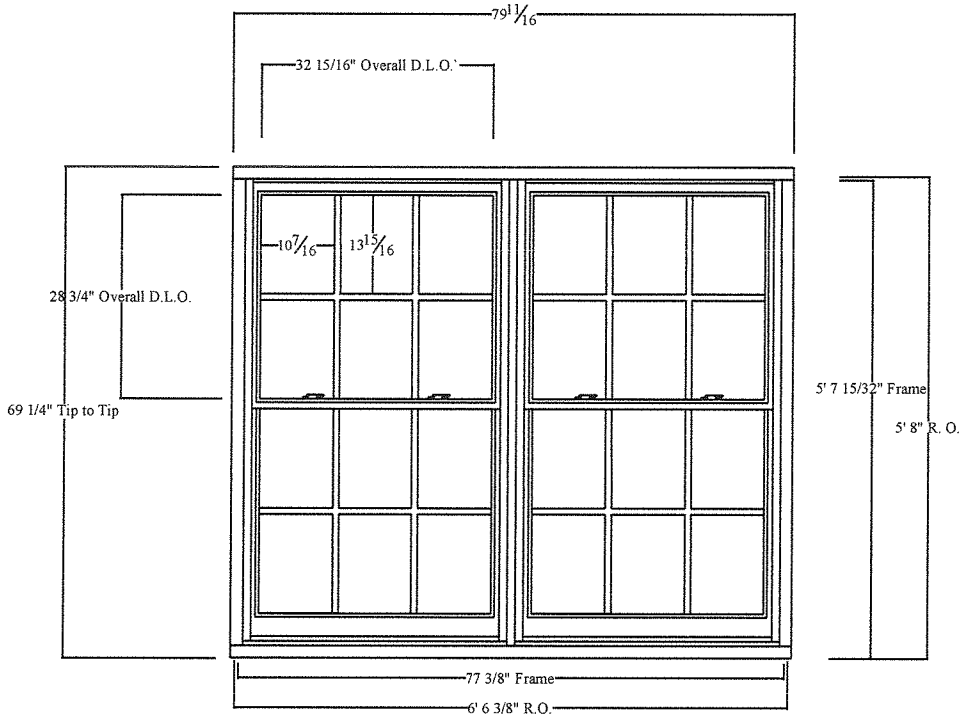

Proctor Hall , Unit B

Green Mountain Window Company

92 Park Street Rutland, Vermont