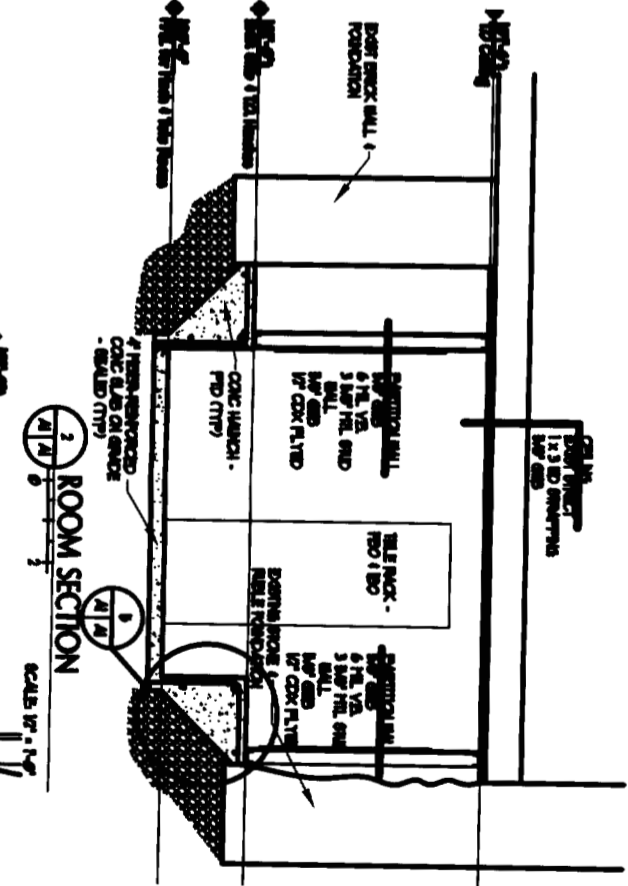

IF THIS SHEET IS NOT 24 X 36 IT IS A REDUCED SCALE PRINT - SCALE ACCORDINGLY

**PORT & GUY ARCHITECTURE**  
65 NEWBURY STREET  
PORTLAND, ME 04101  
REGISTERED ARCHITECT  
LITA  
STATE OF MAINE  
COMPLIANCE

**COORDINATED RENOVATION**  
UNIVERSITY OF MAINE  
Portland, Maine

Project Name	UNIVERSITY OF MAINE
Location	Portland, Maine
Scale	1/2" = 1'-0"
Author	PORT & GUY ARCHITECTURE
Checked	
Date	10 April 2005
Project Number	05000
Sheet Number	1
Revision	
1	DATE REVISIONS
2	DATE REVISIONS
3	DATE REVISIONS
4	DATE REVISIONS
5	DATE REVISIONS
6	DATE REVISIONS
7	DATE REVISIONS
8	DATE REVISIONS
9	DATE REVISIONS
10	DATE REVISIONS

**PLANS & SECTIONS**  
L14  
L15  
L16  
A1