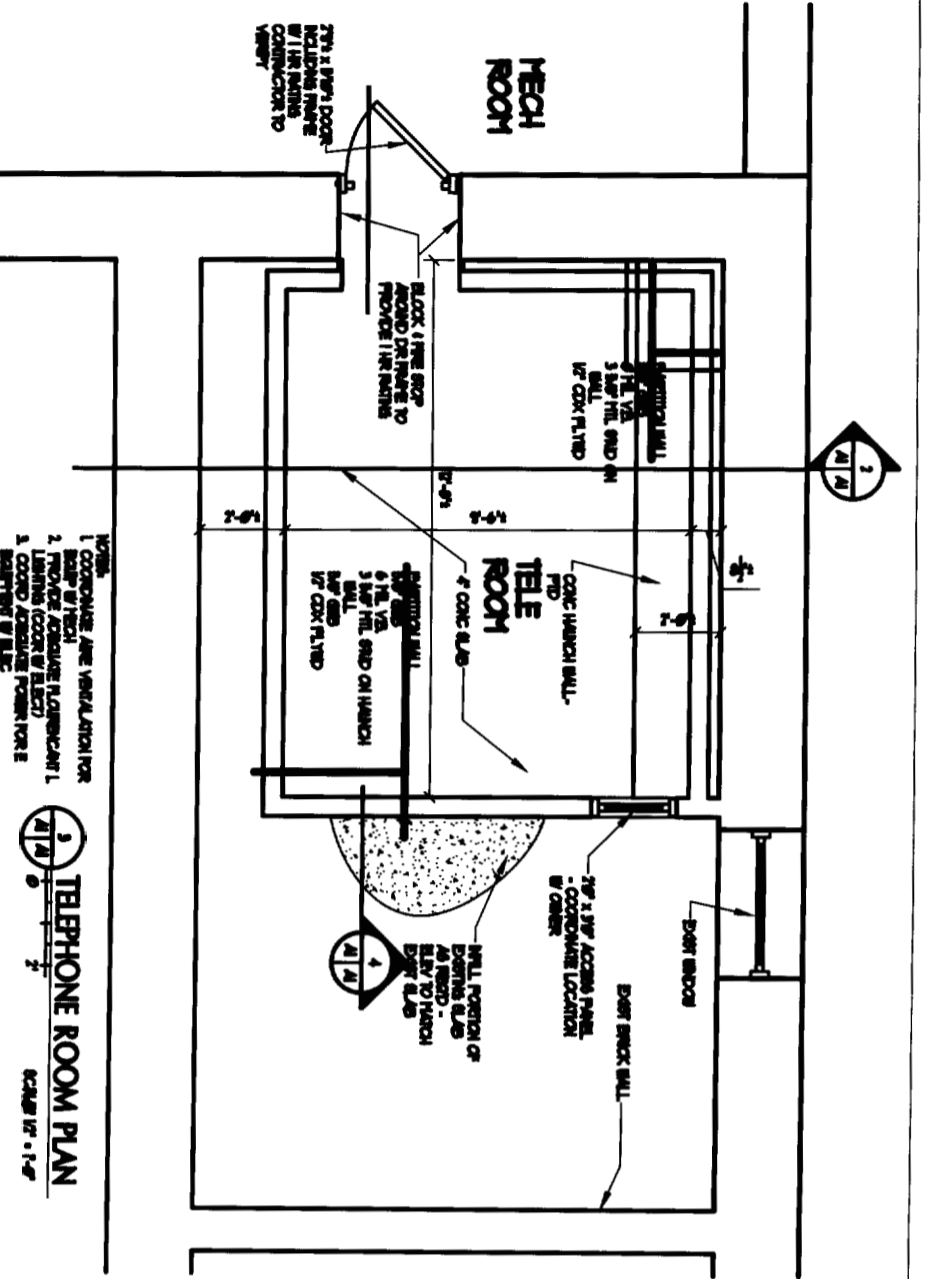

IF THIS SHEET IS NOT 24 X 36 IT IS A REDUCED SCALE PRINT - SCALE ACCORDINGLY

**PORT & GUY ARCHITECTURE**  
65 NEWBURY STREET  
PORTLAND, ME 04101  
REGISTERED ARCHITECT  
LITA  
STATE OF MAINE  
COMPLIANCE

**COORDINATED RENOVATION**  
UNIVERSITY OF MAINE  
Portland, Maine

Project Name	UNIVERSITY OF MAINE
Location	Portland, Maine
Scale	1/2" = 1'-0"
Author	PORT & GUY ARCHITECTURE
Checked	
Date	10 April 2005
Project Number	05000
Sheet Number	1
Revision	
1	DATE REVISIONS
2	DATE REVISIONS
3	DATE REVISIONS
4	DATE REVISIONS
5	DATE REVISIONS
6	DATE REVISIONS
7	DATE REVISIONS
8	DATE REVISIONS
9	DATE REVISIONS
10	DATE REVISIONS

**PLANS & SECTIONS**  
L14  
L15  
L16  
A1