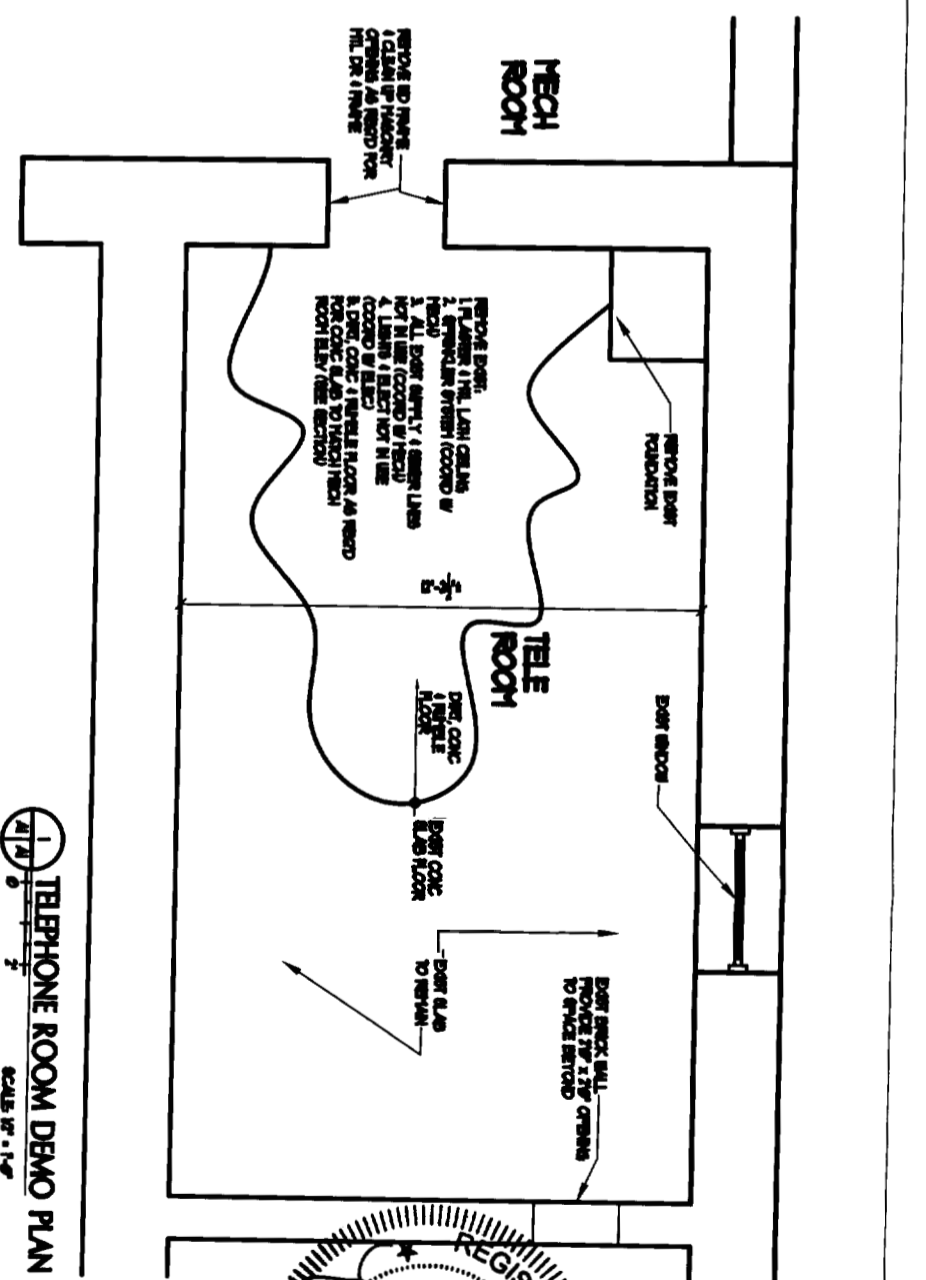

IF THIS SHEET IS NOT 24 X 36 IT IS A REDUCED SCALE PRINT - SCALE ACCORDINGLY

**PORT & GUY ARCHITECTURE**  
65 NEWBURY STREET  
PORTLAND, ME 04101  
REGISTERED ARCHITECT  
LITA  
STATE OF MAINE  
COMPLIANCE

**COORDINATED RENOVATION**  
UNIVERSITY OF MAINE  
Portland, Maine

Project Name	UNIVERSITY OF MAINE
Location	Portland, Maine
Scale	1/2" = 1'-0"
Author	PORT & GUY ARCHITECTURE
Checked	
Date	10 April 2005
Project Number	05000
Sheet Number	1
Revision	
1	DATE REVISIONS
2	DATE REVISIONS
3	DATE REVISIONS
4	DATE REVISIONS
5	DATE REVISIONS
6	DATE REVISIONS
7	DATE REVISIONS
8	DATE REVISIONS
9	DATE REVISIONS
10	DATE REVISIONS

**PLANS & SECTIONS**  
L14  
L15  
L16  
A1