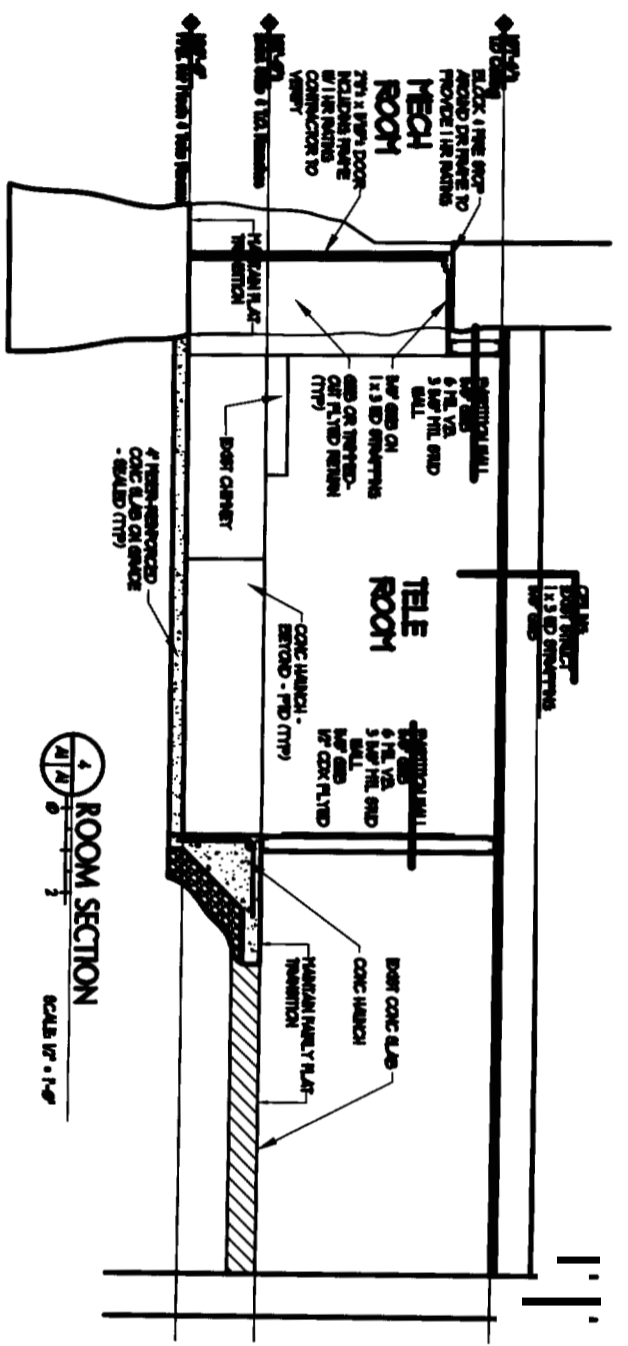

IF THIS SHEET IS NOT 24 X 36 IT IS A REDUCED SCALE PRINT - SCALE ACCORDINGLY

**PORT & GUY ARCHITECTURE**  
65 NEWBURY STREET  
PORTLAND, ME 04101  
REGISTERED ARCHITECT  
LITA  
STATE OF MAINE  
COMPLIANCE

**COORDINATED RENOVATION**  
UNIVERSITY OF MAINE  
Portland, Maine

Project Name	UNIVERSITY OF MAINE
Location	Portland, Maine
Scale	1/2" = 1'-0"
Author	PORT & GUY ARCHITECTURE
Checked	
Date	10 April 2005
Project Number	05000
Sheet Number	1
Revision	
1	DATE REVISIONS
2	DATE REVISIONS
3	DATE REVISIONS
4	DATE REVISIONS
5	DATE REVISIONS
6	DATE REVISIONS
7	DATE REVISIONS
8	DATE REVISIONS
9	DATE REVISIONS
10	DATE REVISIONS

**PLANS & SECTIONS**  
L14  
L15  
L16  
A1