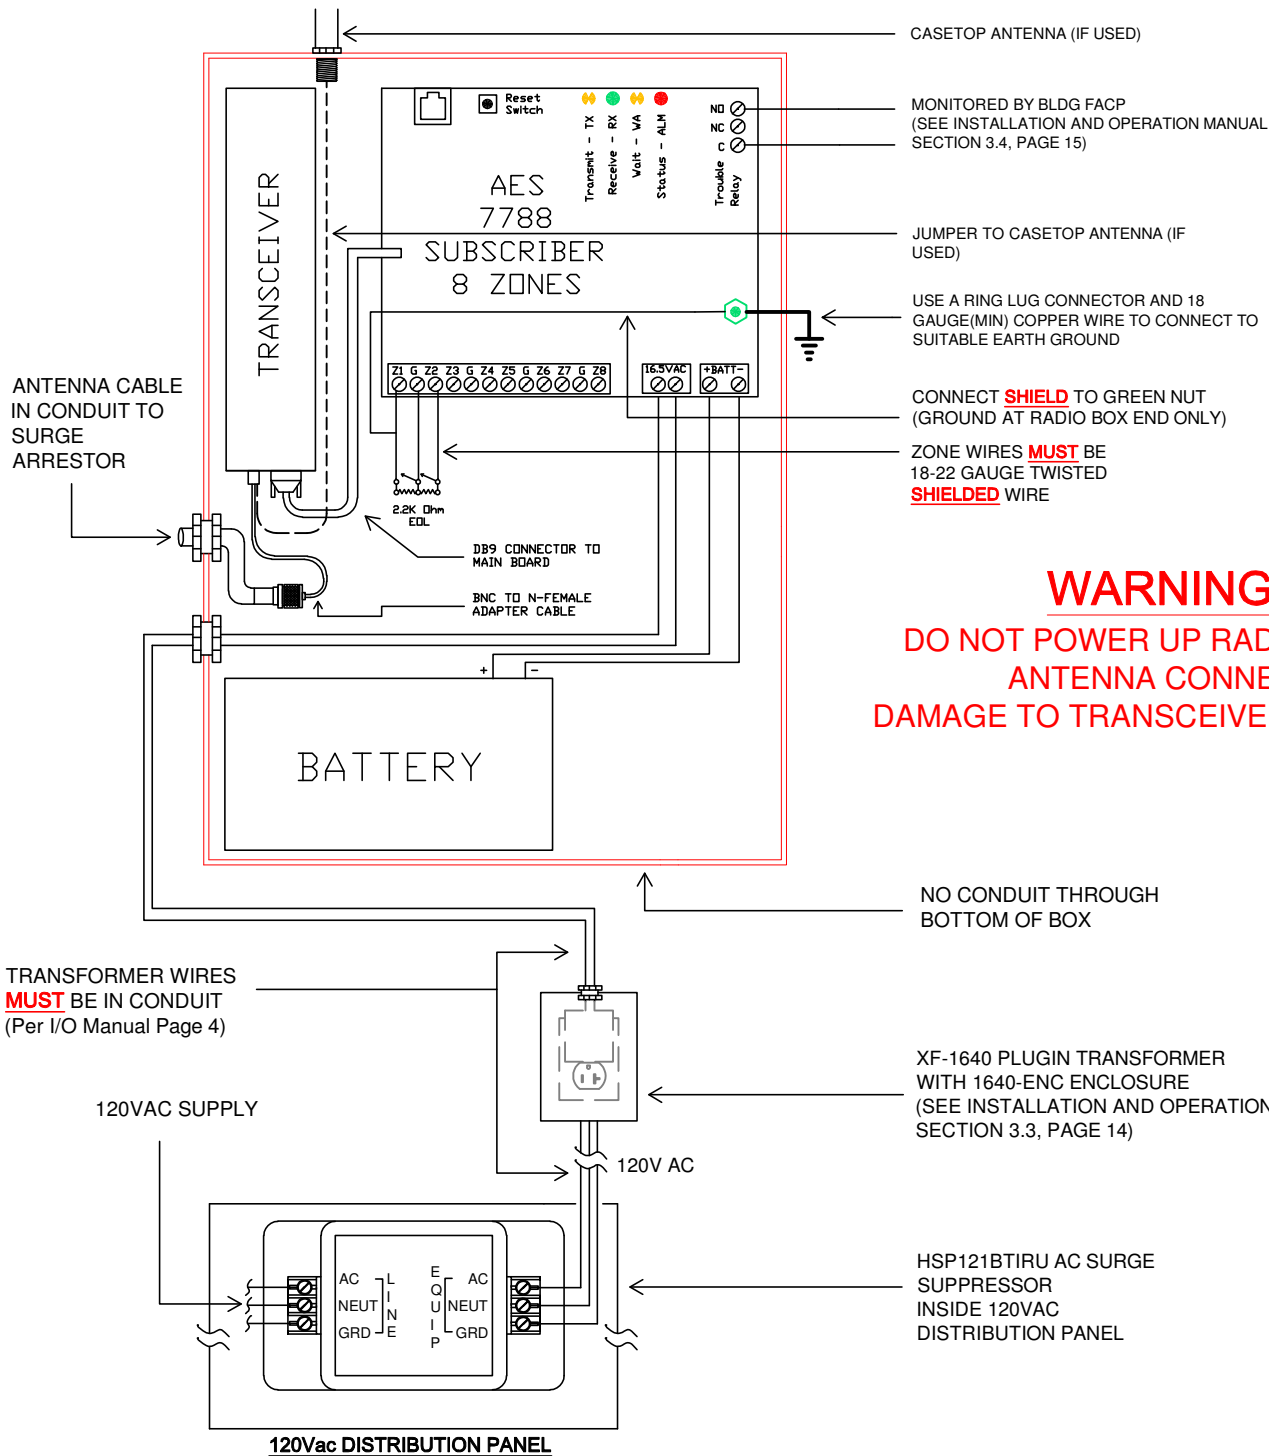

SUBSCRIBER UNIT INSTALLATION

WARNING
 DO NOT POWER UP RADIO WITHOUT
 ANTENNA CONNECTED
 DAMAGE TO TRANSCEIVER WILL OCCUR

AES
 Radio Transceiver
 SUBSCRIBER
 UNIT

SCALE: NTS

REV.	DESCRIPTION	DATE	DRWN	RVWD
1	AES Subscriber Unit	3/13	Jeff P.	