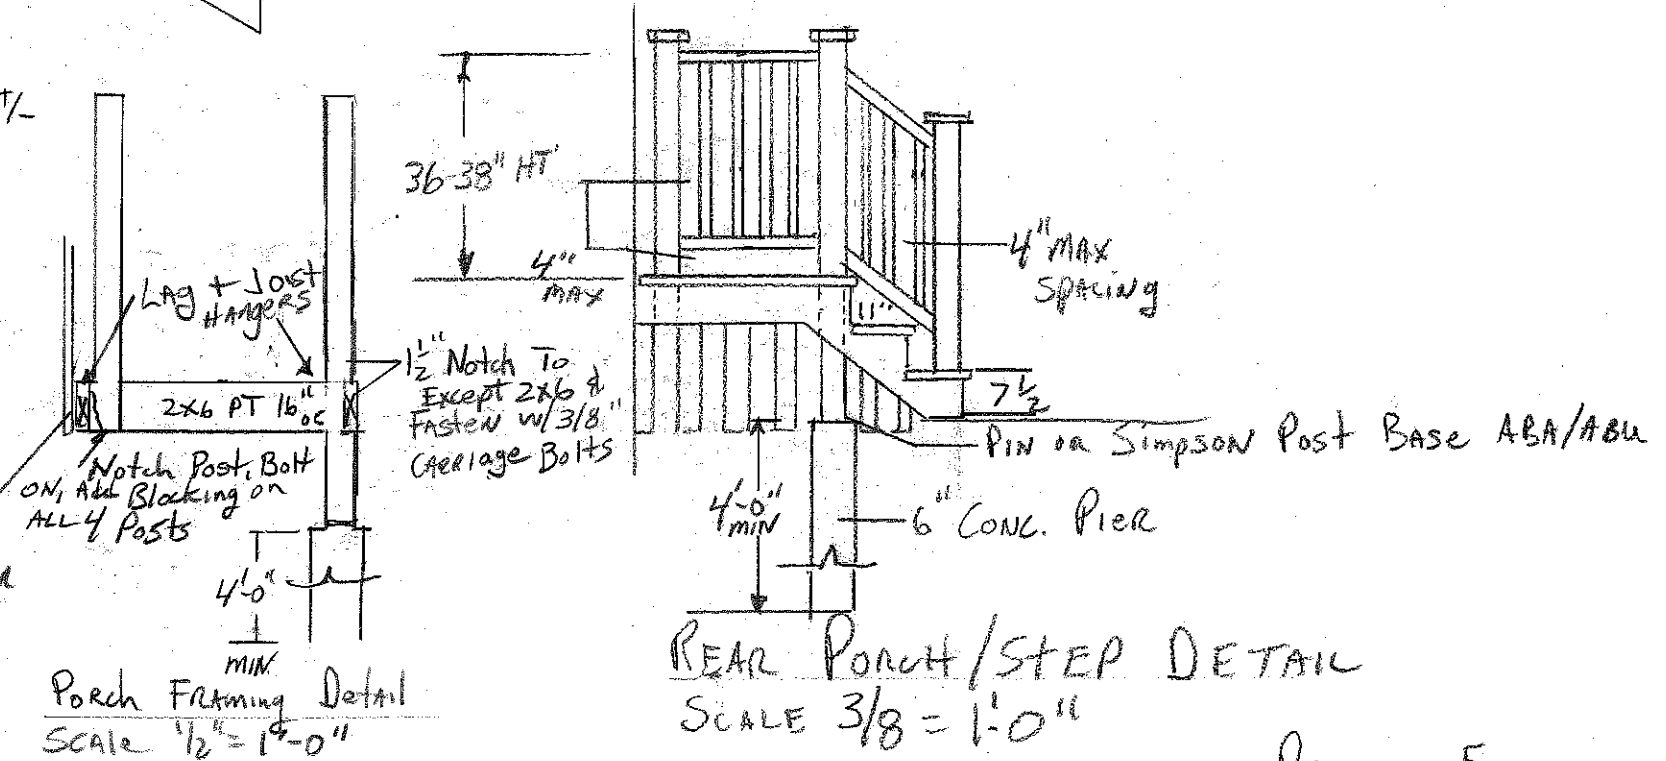

NEW CELLAR ENTRY DETAIL
SCALE 3/8" = 1'-0"

WINDOW SCHEDULE

#	LOCATION	TYPE	MANUFACTURER	CATALOG #	ROUGH OPENING & HEADER SIZE
1	GARAGE	DLb Hung	ANDERSEN	TW2642	4'-4 7/8" x 2'-8 1/8" 3-2x8
2	BEDROOM	DLb Hung	ANDERSEN	TW3442	4'-4 7/8" x 3'-6 1/8" 3-2x10
3	BEDROOM	DLb Hung	ANDERSEN	TW21042	4'-4 7/8" x 3'-0 1/8" 3-2x10
4	BEDROOM	Dlb Hung	ANDERSEN	TW3046	4'-8 7/8" x 3'-2 1/8" 3-2x10
5	BATHROOM	Dlb Hung	ANDERSEN	TW2432	3'-4 7/8" x 2'-6 1/8" 3-2x10
6	HALL	AWNING	ANDERSEN	AW281	2'-4 7/8" x 2'-8" 3-2x10
7	BEDROOM	AWNING	ANDERSEN	AW225-2	2'-4 7/8" x 4'-9" 3-2x10

DOOR SCHEDULE

#	LOCATION	TYPE	MANUFACTURER	CATALOG #	ROUGH OPENING & HEADER SIZE
1	GARAGE	OVERHEAD	OVERHEAD DOOR	THERMA-CORE 297	7'-0" x 9'-7" 3-2x12
2	GARAGE	ENTRY	THERMA-TRU	S262	6'-10 1/2" x 2'-10 1/2" 3-2x8
3	GARAGE	ENTRY	STEEL	THERMA-TRU TS-210	6'-10 1/2" x 2'-10 1/2" 3-2x8
4	FAMILY RM.	ENTRY	THERMA-TRU	S262	6'-10 1/2" x 2'-10 1/2" 3-2x10
5	BATH	INTERIOR	JELD-WEN	Colonial PRO-CORE	6'-8 1/2" x 2'-4 1/2" 2-2x8
6	BEDROOM	INTERIOR	JELD-WEN	Colonial PRO-CORE	6'-8 1/2" x 2'-10 1/2" 2-2x8
7	CLOSET	INTERIOR	JELD-WEN	Colonial PRO-CORE	6'-8 1/2" x 2'-8 1/2" 2-2x6
8	CLOSET	INTERIOR	JELD-WEN	Colonial PRO-CORE	6'-8 1/2" x 5'-2 1/2" 2-2x8
9	CLOSET-HALL	INTERIOR	JELD-WEN	Colonial PRO-CORE	6'-8 1/2" x 2'-2 1/2" 2-2x8

Ice + water shield
Porch Framing Detail
SCALE 1/2" = 1'-0"

REAR PORCH/STEP DETAIL
SCALE 3/8" = 1'-0"