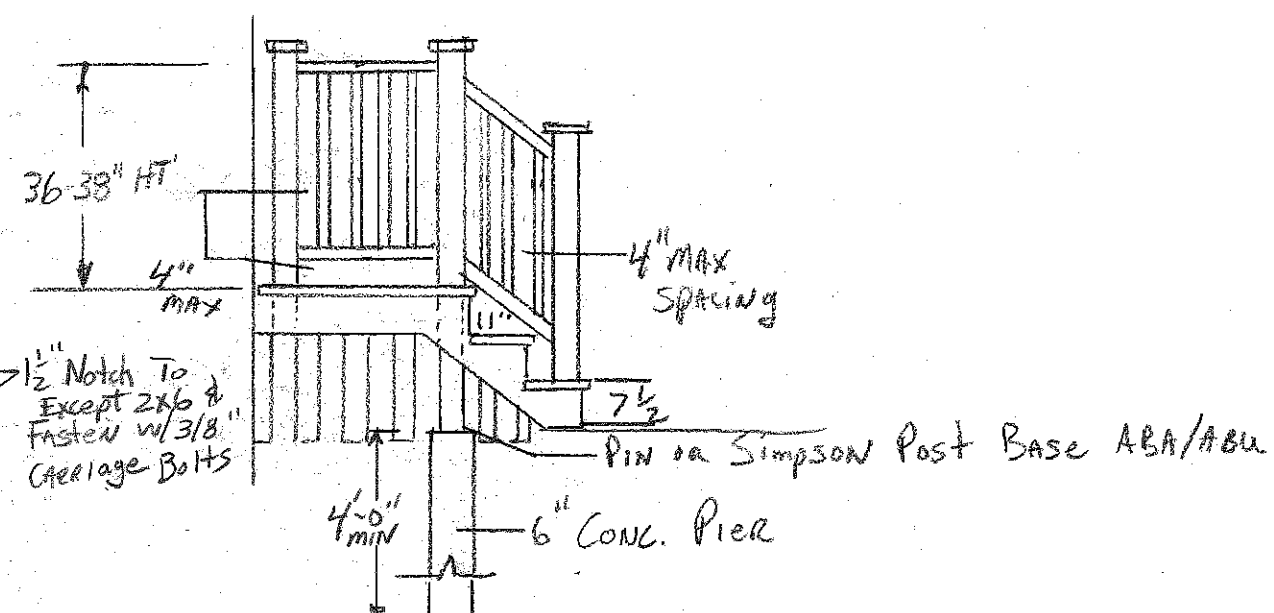

NEW CELLAR ENTRY DETAIL  
SCALE 3/8" = 1'-0"

Ice + water shield

Porch Framing Detail  
SCALE 1/2" = 1'-0"

REAR PORCH/STEP DETAIL  
SCALE 3/8" = 1'-0"

WINDOW SCHEDULE

#	LOCATION	TYPE	MANUFACTURER	CATALOG #	ROUGH OPENING & HEADER SIZE
1	GARAGE	DLb Hung	ANDERSEN	TW2642	4'-4 7/8" x 2'-8 1/8" 3-2x8
2	BEDROOM	DLb Hung	ANDERSEN	TW3442	4'-4 7/8" x 3'-6 1/8" 3-2x10
3	BEDROOM	DLb Hung	ANDERSEN	TW21042	4'-4 7/8" x 3'-0 1/8" 3-2x10
4	BEDROOM	DLb Hung	ANDERSEN	TW3046	4'-8 7/8" x 3'-2 1/8" 3-2x10
5	BATHROOM	DLb Hung	ANDERSEN	TW2432	3'-4 7/8" x 2'-6 1/8" 3-2x10
6	HALL	AWNING	ANDERSEN	AW281	2'-4 7/8" x 2'-8" 3-2x10
7	BEDROOM	AWNING	ANDERSEN	AW125-2	2'-4 7/8" x 4'-9" 3-2x10

DOOR SCHEDULE

#	LOCATION	TYPE	MANUFACTURER	CATALOG #	ROUGH OPENING & HEADER SIZE
1	GARAGE	OVERHEAD	OVERHEAD DOOR	THERMA-TRU 297	7'-0" x 9'-7" 3-2x12
2	GARAGE	ENTRY	THERMA-TRU	5262	6'-10 1/2" x 2'-10 1/2" 3-2x8
3	GARAGE	ENTRY STEEL	THERMA-TRU	TS-210	6'-10 1/2" x 2'-10 1/2" 3-2x8
4	FAMILY RM.	ENTRY	THERMA-TRU	5262	6'-10 1/2" x 2'-10 1/2" 3-2x10
5	BATH	INTERIOR	JELD-WEN	Colonial PRO-CORE	6'-8 1/2" x 2'-4 1/2" 2-2x8
6	BEDROOM	INTERIOR	JELD-WEN	Colonial PRO-CORE	6'-8 1/2" x 2'-10 1/2" 2-2x8
7	CLOSET	INTERIOR	JELD-WEN	Colonial PRO-CORE	6'-8 1/2" x 2'-8 1/2" 2-2x6
8	CLOSET	INTERIOR	JELD-WEN	Colonial PRO-CORE	6'-8 1/2" x 5'-2 1/2" 2-2x8
9	CLOSET-HALL	INTERIOR	JELD-WEN	Colonial PRO-CORE	6'-8 1/2" x 2'-2 1/2" 2-2x8