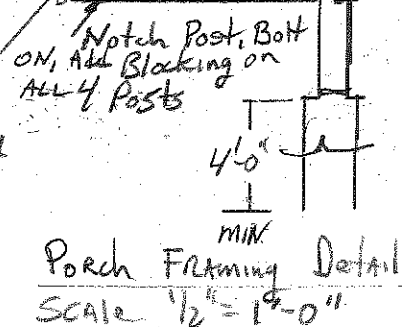

NEW CELLAR ENTRY DETAIL  
SCALE 3/8" = 1'-0"

Ice + water shield

Porch Framing Detail  
SCALE 1/2" = 1'-0"

REAR PORCH/STEP DETAIL  
SCALE 3/8" = 1'-0"

WINDOW SCHEDULE

#	LOCATION	TYPE	MANUFACTURER	CATALOG #	ROUGH OPENING & HEADER SIZE
1	GARAGE	DLb Hung	ANDERSEN	TW2642	4'-4 7/8" x 2'-8 1/8" 3-2x8
2	BEDROOM	DLb Hung	ANDERSEN	TW3442	4'-4 7/8" x 3'-6 1/8" 3-2x10
3	BEDROOM	DLb Hung	ANDERSEN	TW21042	4'-4 7/8" x 3'-0 1/8" 3-2x10
4	BEDROOM	DLb Hung	ANDERSEN	TW3046	4'-8 7/8" x 3'-2 1/8" 3-2x10
5	BATHROOM	DLb Hung	ANDERSEN	TW2432	3'-4 7/8" x 2'-6 1/8" 3-2x10
6	HALL	AWNING	ANDERSEN	AW281	2'-4 7/8" x 2'-8" 3-2x10
7	BEDROOM	AWNING	ANDERSEN	AW125-2	2'-4 7/8" x 4'-9" 3-2x10

DOOR SCHEDULE

#	LOCATION	TYPE	MANUFACTURER	CATALOG #	ROUGH OPENING & HEADER SIZE
1	GARAGE	OVERHEAD	OVERHEAD DOOR	THERMA-TRU 297	7'-0" x 9'-7" 3-2x12
2	GARAGE	ENTRY	THERMA-TRU	5262	6'-10 1/2" x 2'-10 1/2" 3-2x8
3	GARAGE	ENTRY STEEL	THERMA-TRU	TS-210	6'-10 1/2" x 2'-10 1/2" 3-2x8
4	FAMILY RM.	ENTRY	THERMA-TRU	5262	6'-10 1/2" x 2'-10 1/2" 3-2x10
5	BATH	INTERIOR	JELD-WEN	Colonial PRO-CORE	6'-8 1/2" x 2'-4 1/2" 2-2x8
6	BEDROOM	INTERIOR	JELD-WEN	Colonial PRO-CORE	6'-8 1/2" x 2'-10 1/2" 2-2x8
7	CLOSET	INTERIOR	JELD-WEN	Colonial PRO-CORE	6'-8 1/2" x 2'-8 1/2" 2-2x6
8	CLOSET	INTERIOR	JELD-WEN	Colonial PRO-CORE	6'-8 1/2" x 5'-2 1/2" 2-2x8
9	CLOSET-HALL	INTERIOR	JELD-WEN	Colonial PRO-CORE	6'-8 1/2" x 2'-2 1/2" 2-2x8