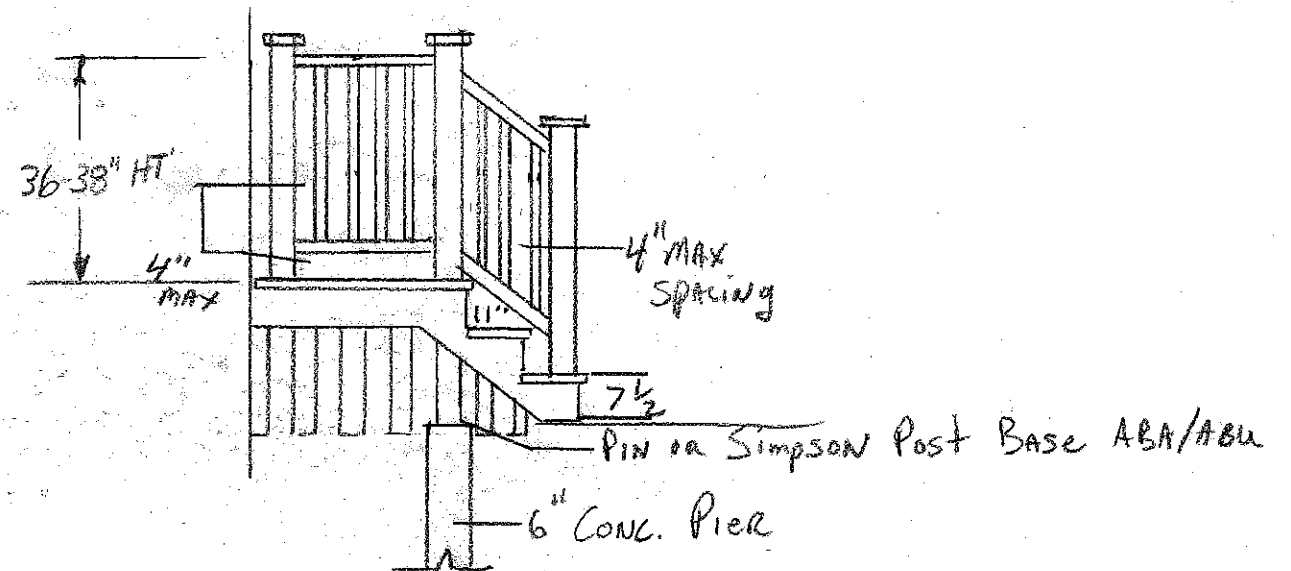

REAR PORCH/STEP DETAIL
SCALE 3/8" = 1'-0"