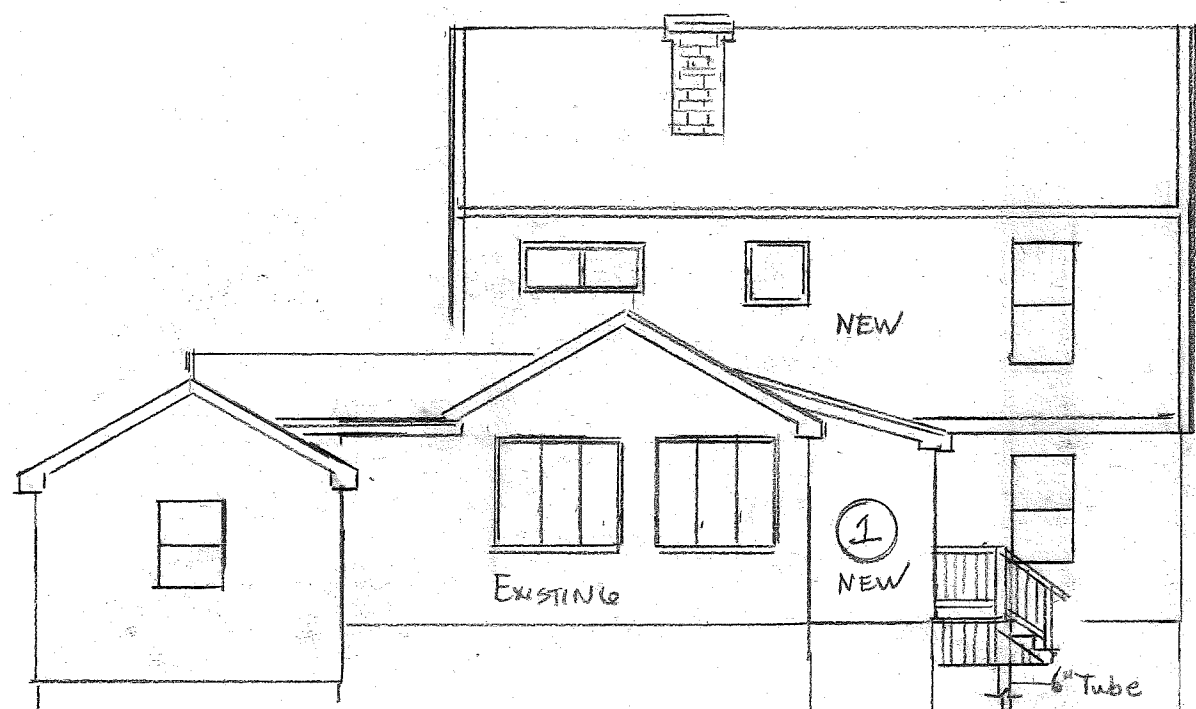

NOTES:

Plumbing - As Per Code

ELECTRICAL - As Per Code

HEAT - Baseboard Hot Water

Windows - Andersen 400 Series or Paradigm

DOORS - Exterior Fiberglass

DOORS - Interior 6 Panel Solid Core Masowite

① CELLAR ENTRY DETAIL  
SCALE 3/8" = 1'-0"

NEW REAR ELEVATION  
SCALE 1/8" = 1'-0"

NEW FRONT ELEVATION  
SCALE 1/8" = 1'-0"