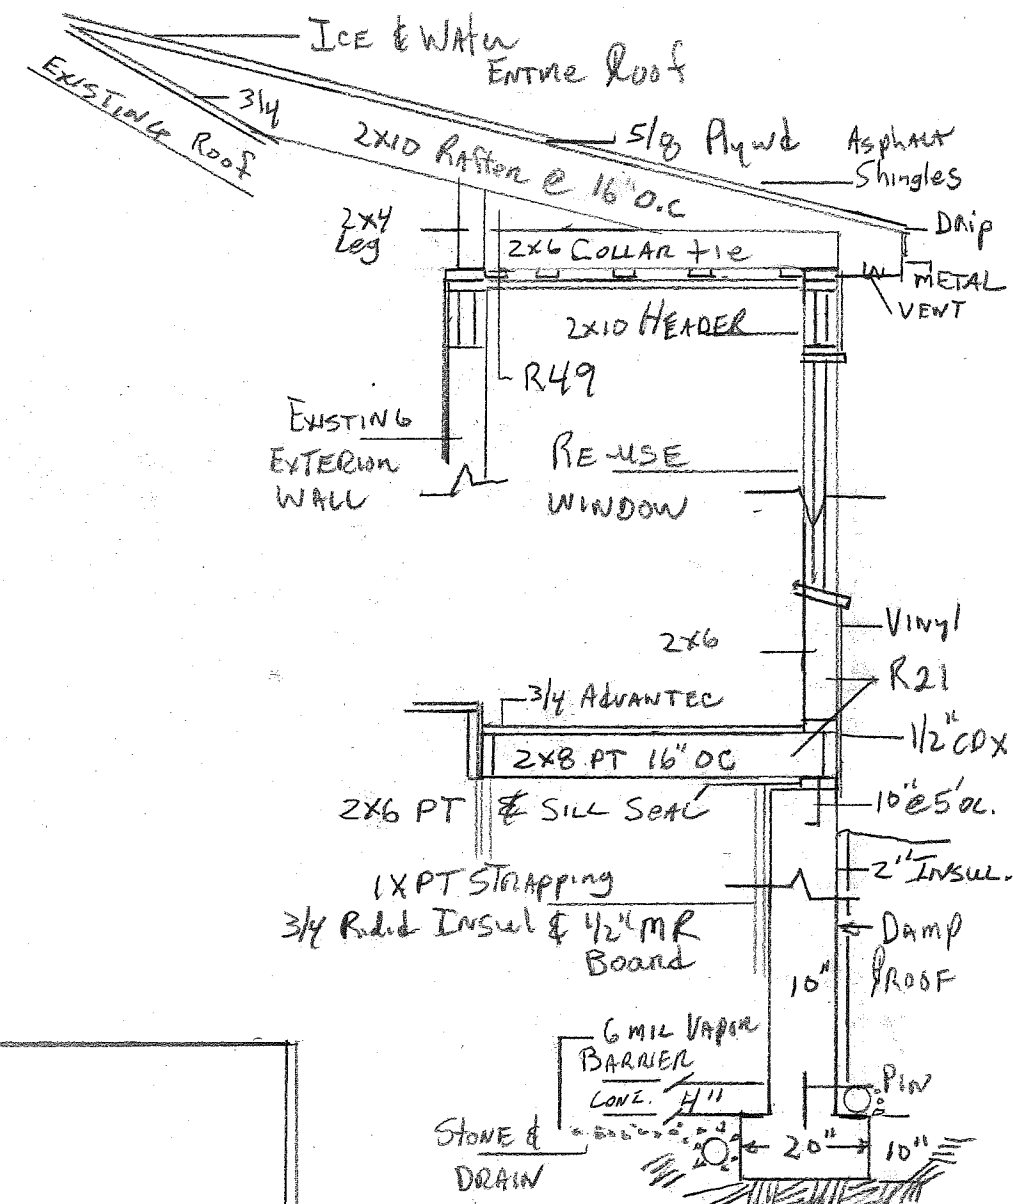

NOTES:

Plumbing - As Per Code

ELECTRICAL - As Per Code

HEAT - Baseboard Hot Water

Windows - Andersen 400 Series or Paradigm

DOORS - Exterior Fiberglass

DOORS - Interior 6 Panel Solid Core Masowite

① CELLAR ENTRY DETAIL  
SCALE 3/8" = 1'-0"

NEW REAR ELEVATION  
SCALE 1/8" = 1'-0"

NEW FRONT ELEVATION  
SCALE 1/8" = 1'-0"