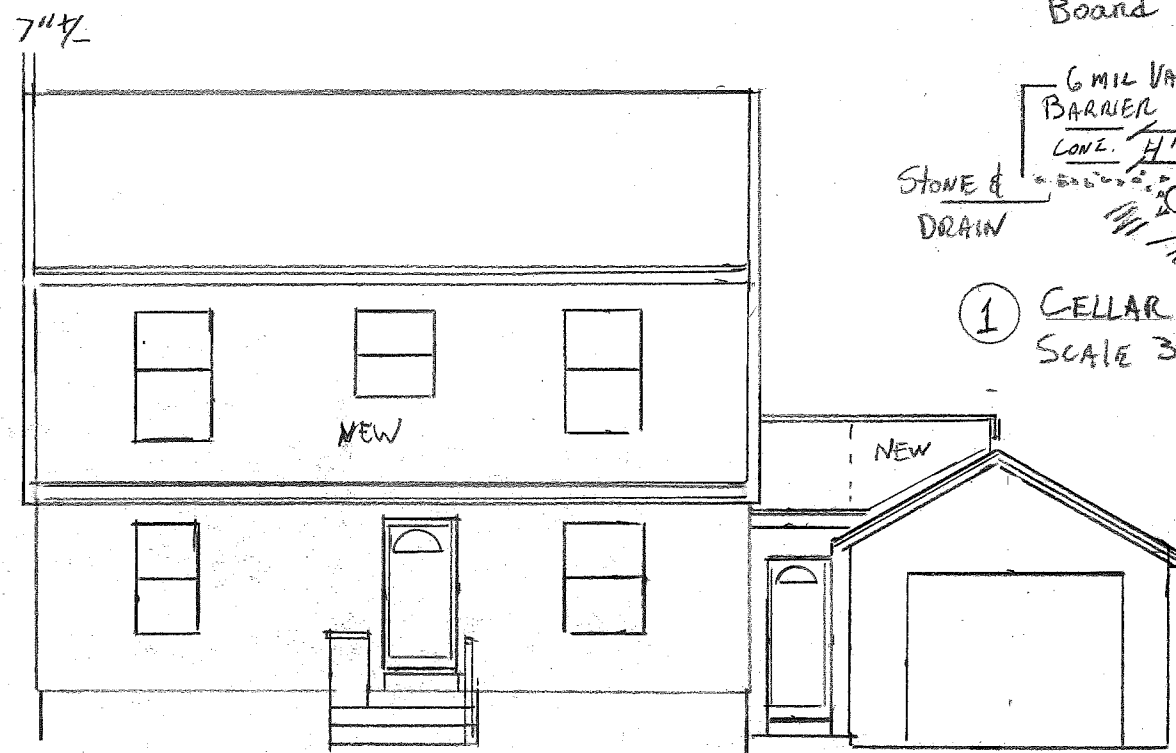

NOTES:

Plumbing - As Per Code

ELECTRICAL - As Per Code

HEAT - Baseboard Hot Water

Windows - Andersen 400 Series or Paradigm

DOORS - Exterior Fiberglass

DOORS - Interior 6 Panel Solid Core Masowite

① CELLAR ENTRY DETAIL  
SCALE 3/8" = 1'-0"

NEW REAR ELEVATION  
SCALE 1/8" = 1'-0"

NEW FRONT ELEVATION  
SCALE 1/8" = 1'-0"