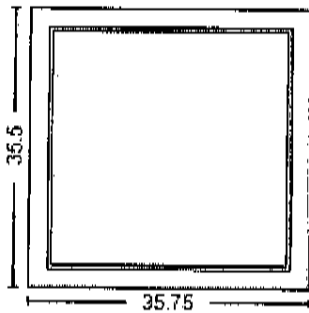

RO size for Flange is for standard 1x buck with precast sill. Please contact your supplier for other Flange opening RO's.

**ITEM & SIZES      LOCATION / TAG      PRODUCT DESCRIPTION      UNIT PRICE / EXTENDED PRICE**

<p>Line Item: 100-1      None Assigned</p> <p>Quantity: 3</p> <p>RO Size: 36.25" X 36"</p> <p>Unit Size: 35.75" X 35.5"</p>	<p>*** PRODUCT ***</p> <p>Row 1 New Castle III Picture Window - Fixed - 1 Units - 35.75W x 35.5H</p> <p>*** DIMENSIONS ***</p> <p>35.75W x 35.5H</p> <p>*** FRAME ***</p> <p>Vinyl, Frame Type - Fin, Exterior Color - White</p> <p>*** GLASS ***</p> <p>Glazing Type - Insulated, Glass Tint - Clear, Low-E, Argon Gas, Glass Strength - SSB</p> <p>*** WRAPPING ***</p> <p>Extension Jamb - None, J-Channel - Integral</p> <p>*** NFRC ***</p> <p>Series New Castle III::DirectSet, U-Factor::0.29, SHGC::0.31, VT::0.57</p>
---	--