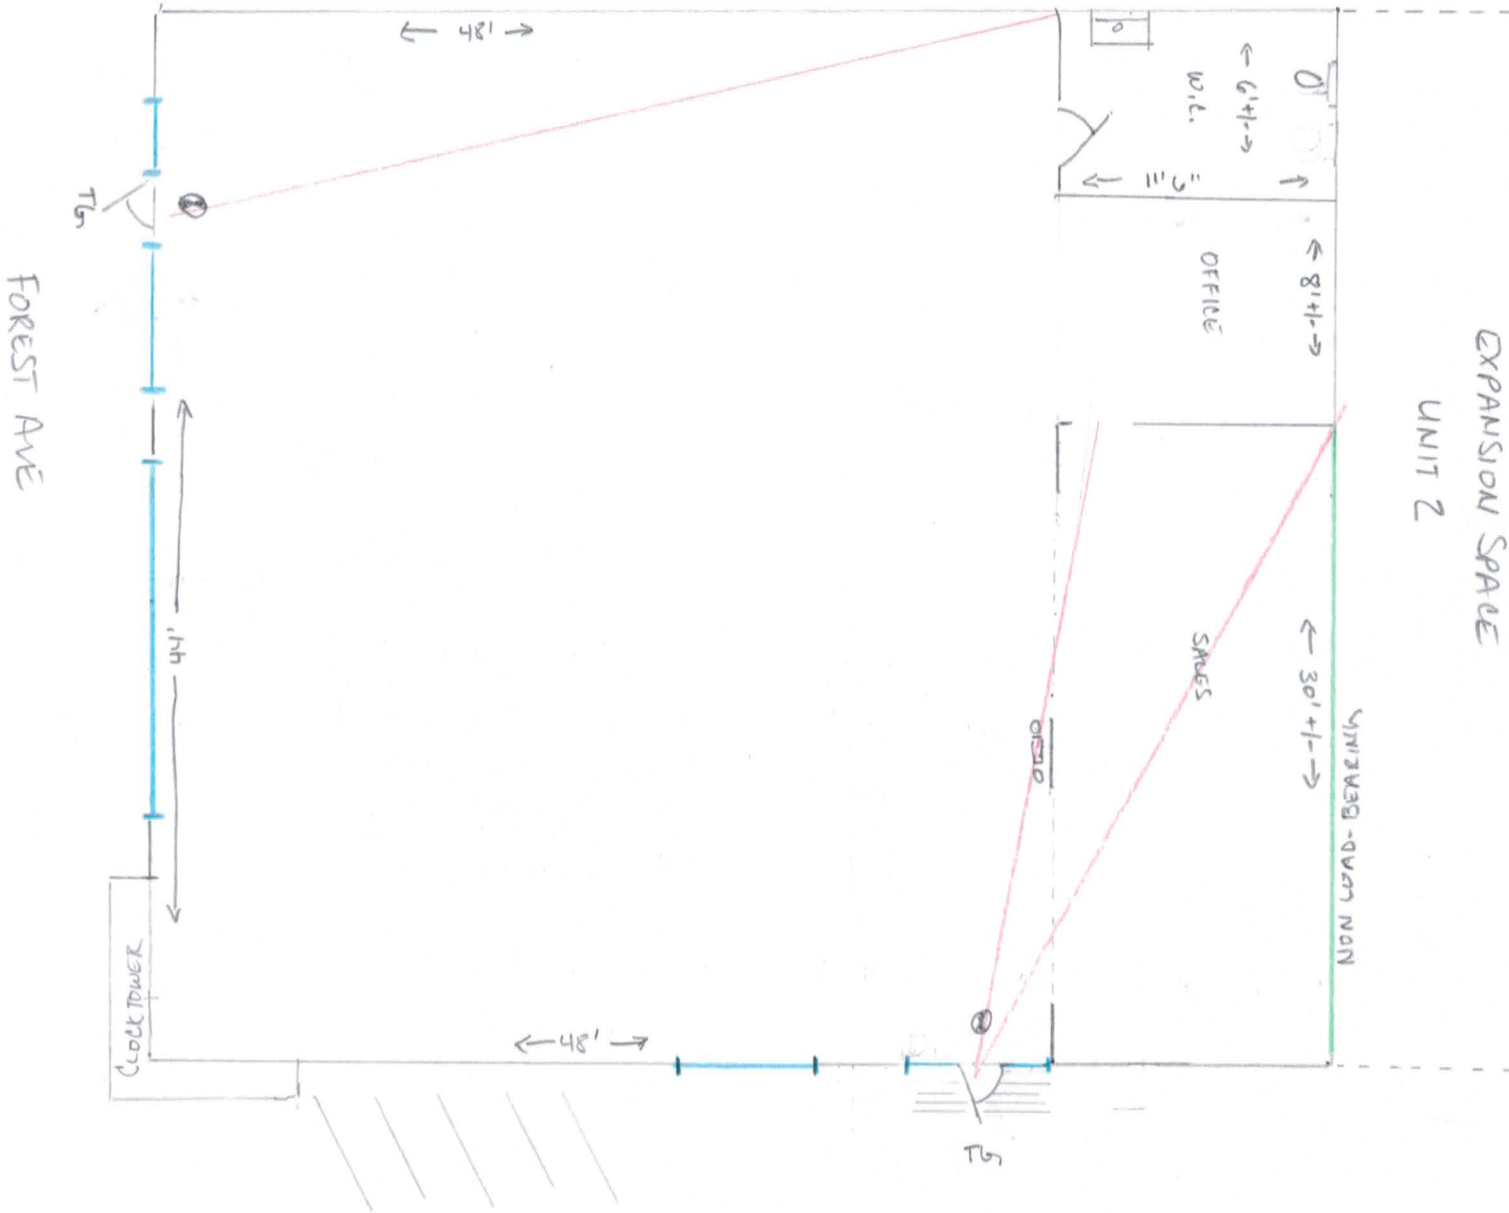

(1025) 1037 FOREST AVE  
 MAINE PAINT SERVICE  
EXISTING SPACE  
 UNIT 1

- LIFE SAFETY EXPRESS PLAN
- WINDOW
- DEMOLITION WALL
- ⊙ EXIT SIGN
- ◻ EMERGENCY LIGHT