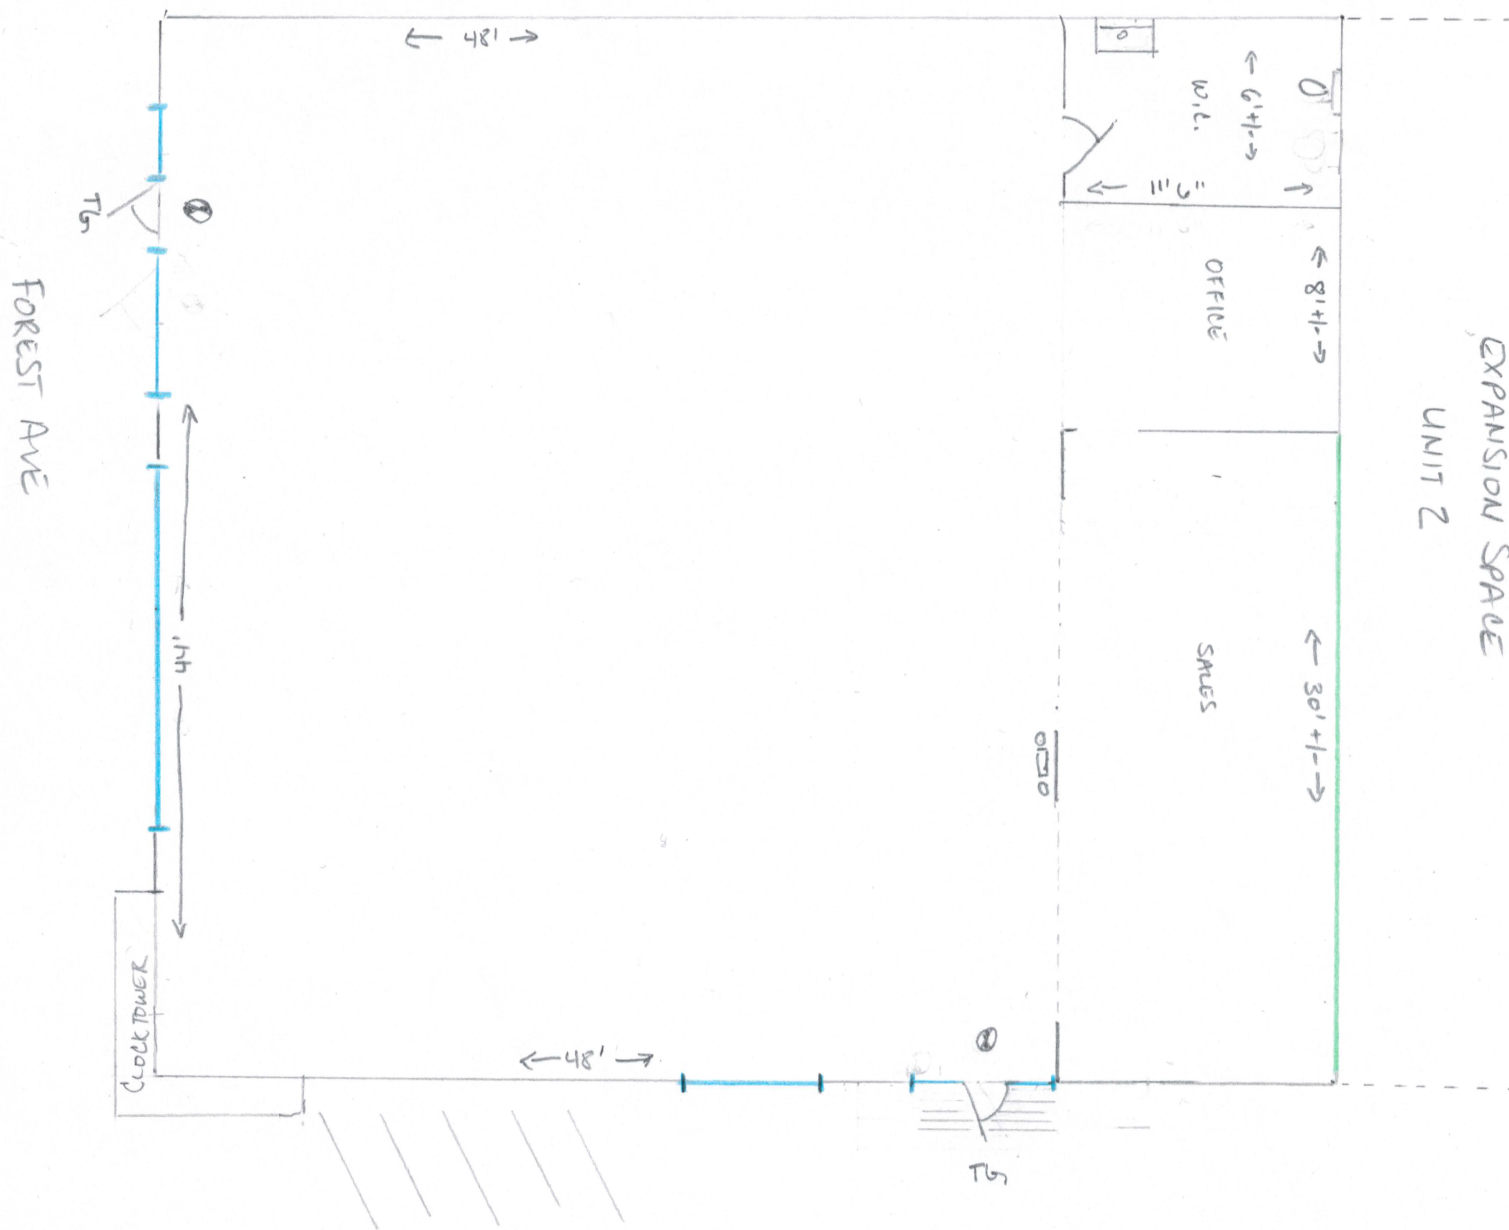

1037 FOREST AVE
MAINE PAINT SERVICE
EXISTING SPACE
UNIT 1

WINDOW
DEMARCATION WALL