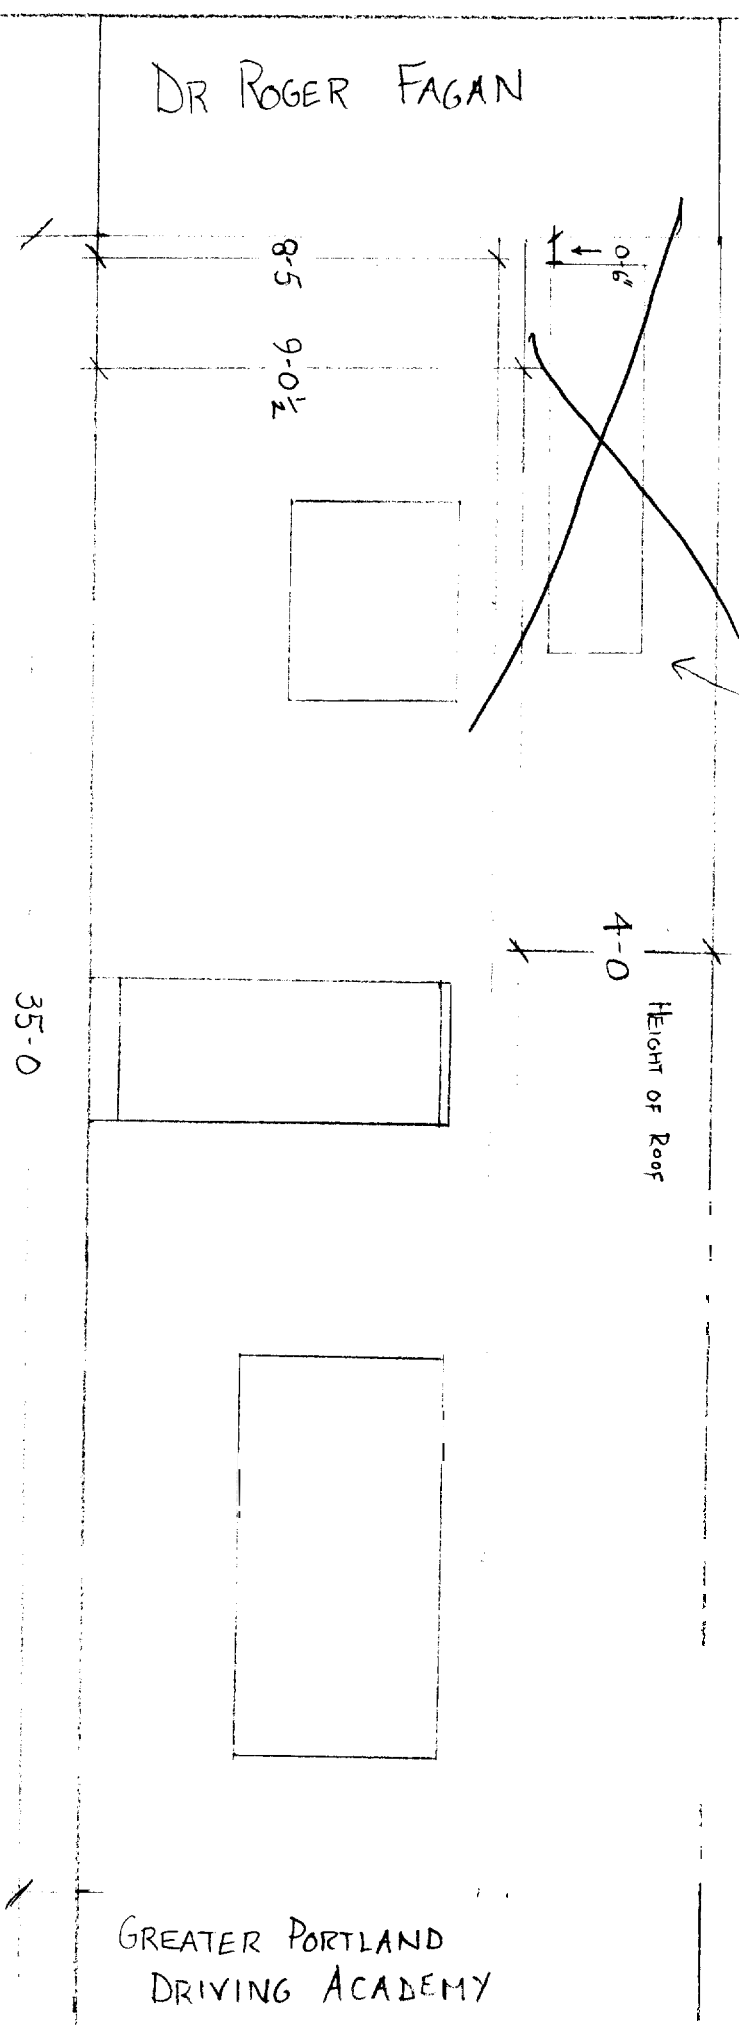

SCALE 1/4" = 1'

DETAIL VIEW
PORTLAND DOG WASH
981 FOREST AVE.

*see reversed plans - roof signs
now 4ft x 4ft sign on side - see
plans*

LENGTH OF ROOF IS 17'-2" FROM EYE TO PEAK

SIDEWALK

SCALE 1/8" = 1'

55-0

PARKING LOT

EXISTING SIGNAGE
DR. FAGAN
4' x 4'
ELEVATED SIGN
HID POINT 12' FROM GROUND

LENGTH OF BUILDING
AND PARKING LOT

170-8 1/2

35' x 1.5 = 52.5#
16# show

FOREST AVE.