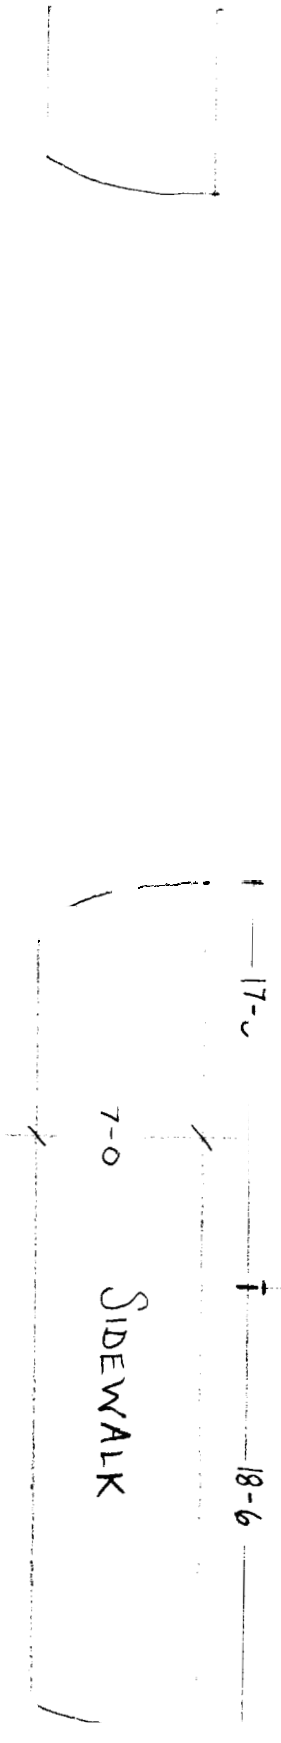

SCALE 1/4" = 1'

DETAIL VIEW
PORTLAND DOG WASH
981 FOREST AVE.

*see reversed plans - roof signs
now 4ft x 4ft sign on side - see
plans*

LENGTH OF ROOF IS 17'-2" FROM EYE TO PEAK

SIDEWALK

SCALE 1/8" = 1'

55-0

PARKING LOT

EXISTING SIGNAGE
DR. FAGAN
4' x 4'
ELEVATED SIGN
HID POINT 12' FROM GROUND

LENGTH OF BUILDING
AND PARKING LOT

170-8 1/2

35' x 1.5 = 52.5#
16# show

FOREST AVE.