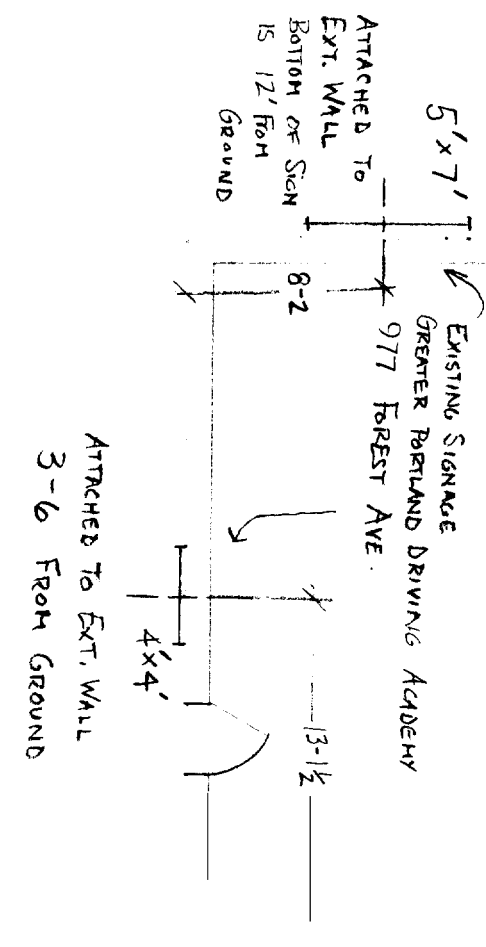

SCALE 1/4" = 1'

DETAIL VIEW
PORTLAND DOG WASH
981 FOREST AVE.

*see reversed plans - roof signs
now 4ft x 4ft sign on side - see
plans*

LENGTH OF ROOF IS 17'-2" FROM EYE TO PEAK

SIDEWALK

SCALE 1/8" = 1'

55-0

PARKING LOT

EXISTING SIGNAGE
DR. FAGAN
4' x 4'
ELEVATED SIGN
HID POINT 12' FROM GROUND

LENGTH OF BUILDING
AND PARKING LOT

170-8 1/2

35' x 1.5 = 52.5#
16# show

FOREST AVE.