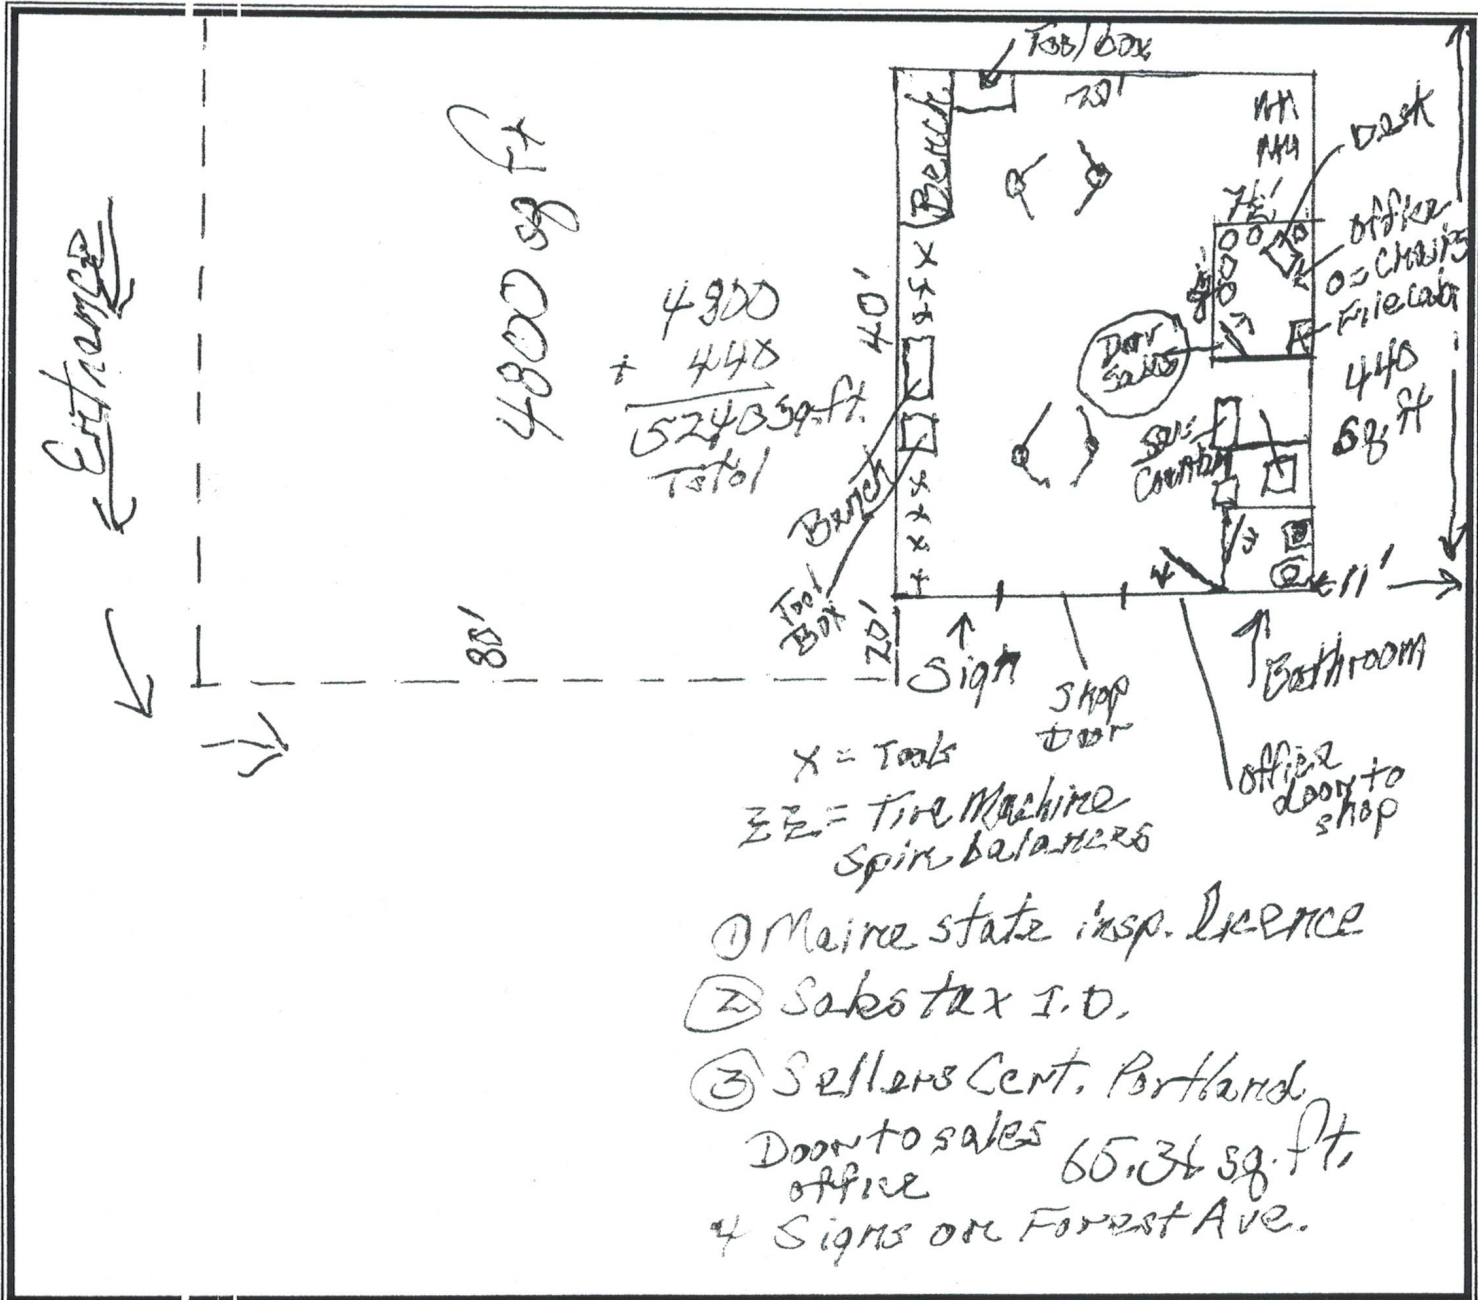

03/11/2019

Dealership Plot Plan

Dealership Name: Raceway Auto Care Inc.

Dealership Location (Physical Location): 965 R Forest Ave., Port., Me. 0410

Please use the area provided below to draw a layout of your facility. Include the dimensions of the office area, repair area, and the display area. Also indicate where the sign will be posted. If there are any other businesses operating at this same location, show their area as well.